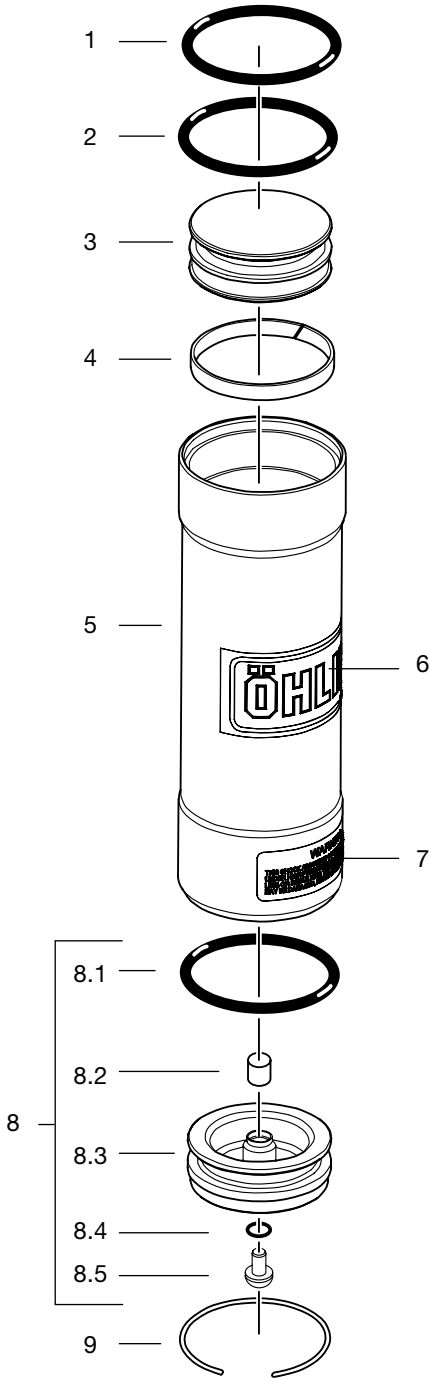

Figure 2 - Reservoir

Pos	Part No	Pcs	Description	Notes
2-1	00338-24	1	O-ring	
2-2	00338-26	1	O-ring	
2-3	00305-01	1	Reservoir piston	
2-4	00340-01	1	Teflon band	
2-5	00302-07	1	Reservoir	
2-6	00191-02	1	Sticker	
2-7	00196-01	1	Sticker	
2-8	00161-03	1	Reservoir top assy	
2-8-1	00338-04	1	O-ring	
2-8-2	00604-01	1	Rubber valve	
2-8-3	00561-03	1	Reservoir end	
2-8-4	00338-59	1	O-ring	
2-8-5	01050-01	1	Screw	
2-9	00329-01	1	Circlip	