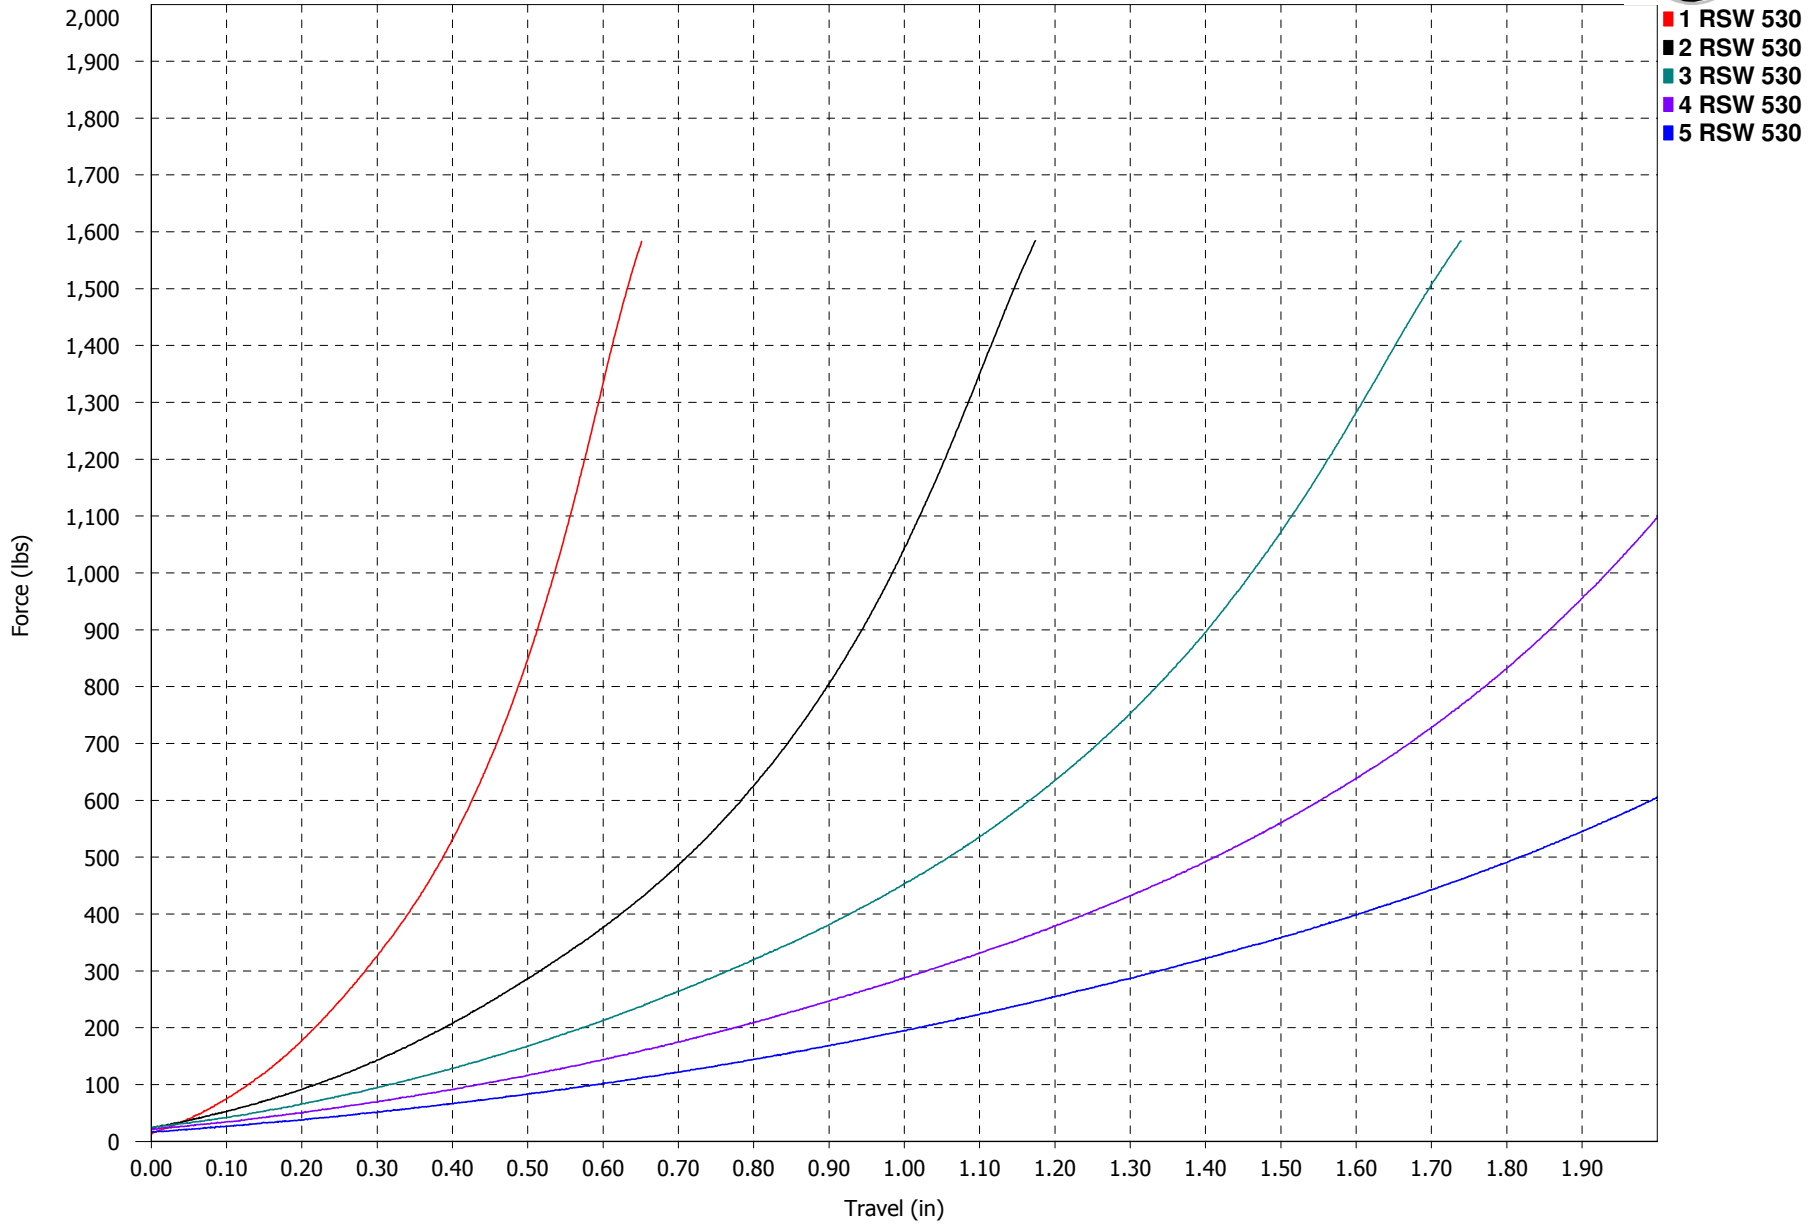

Force vs. Travel

**RSW 530 (BLACK)
1.00" TALL**