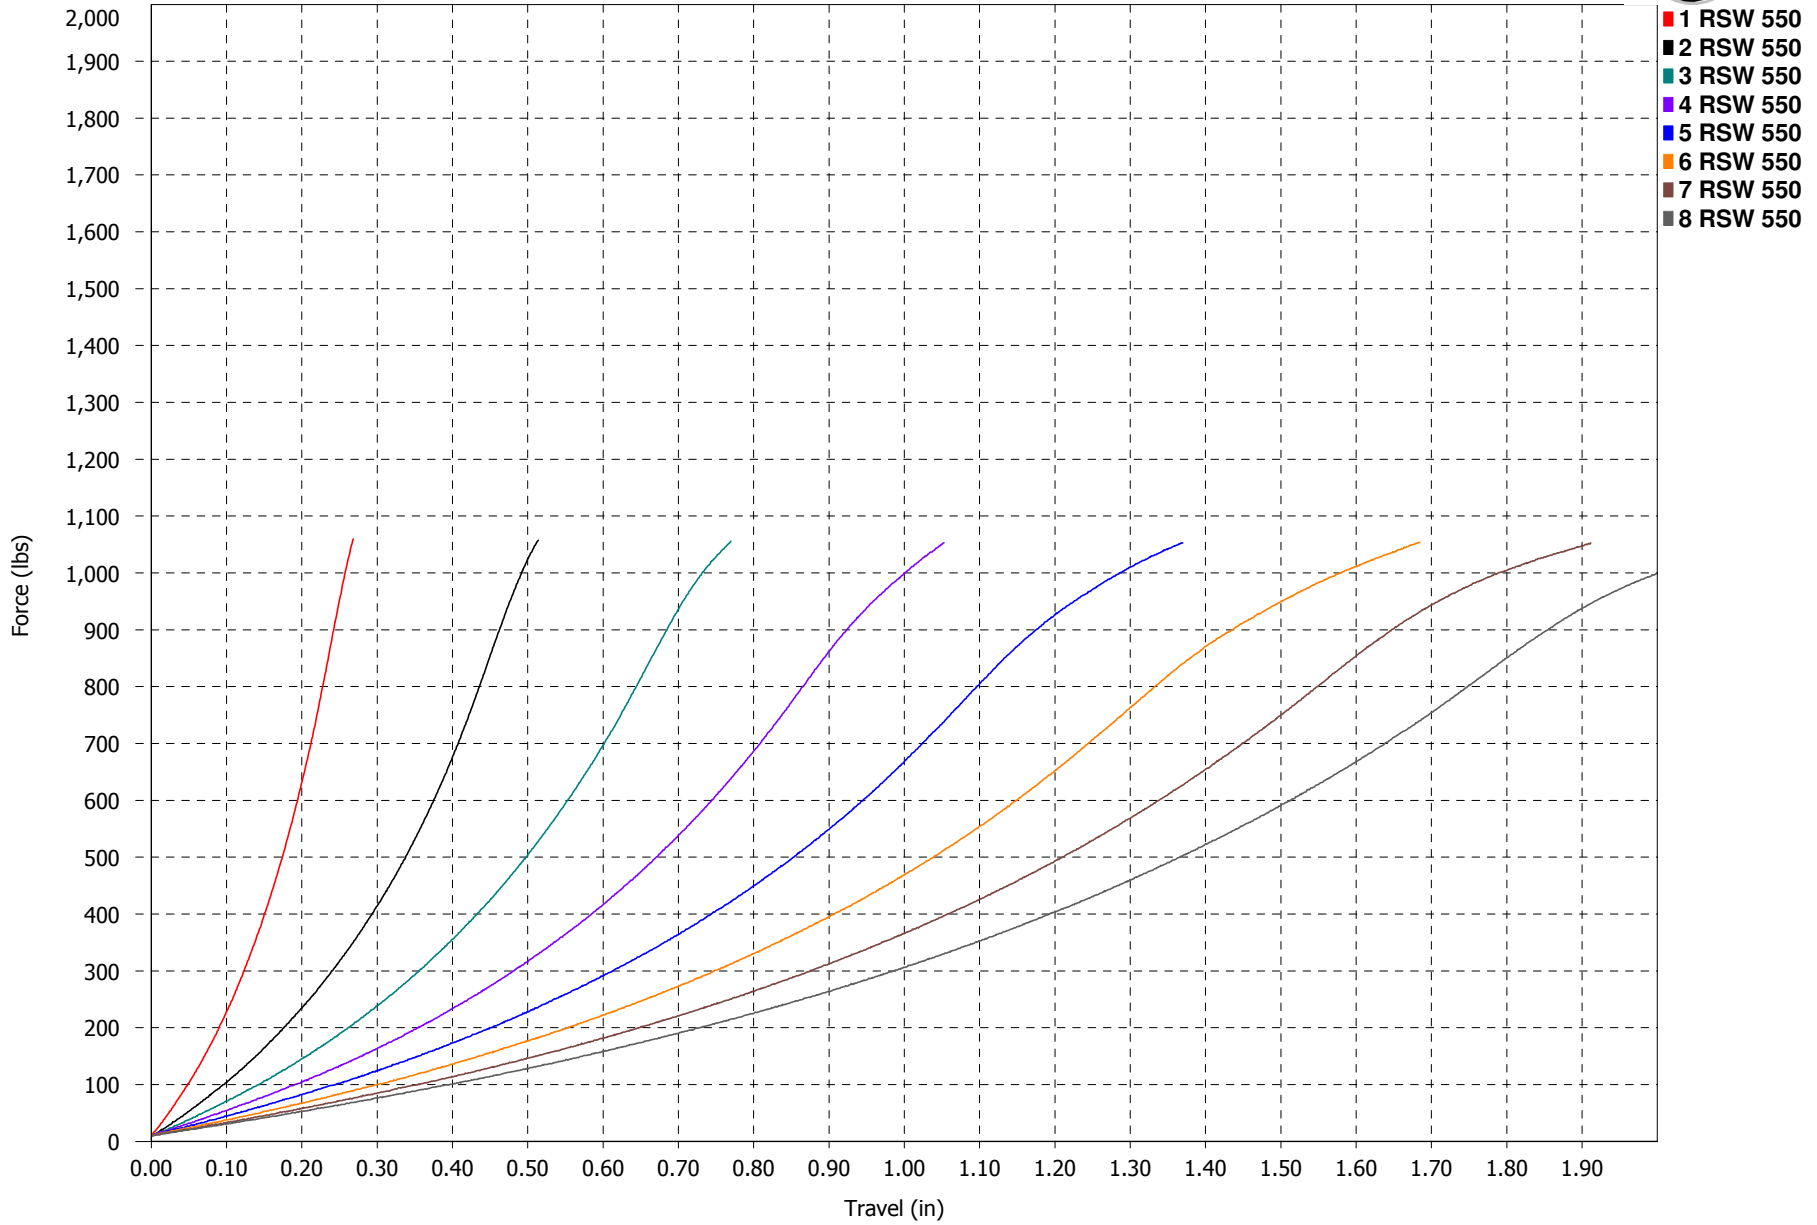

**Force vs. Travel**

**RSW 550 (BLACK)  
.500" TALL**