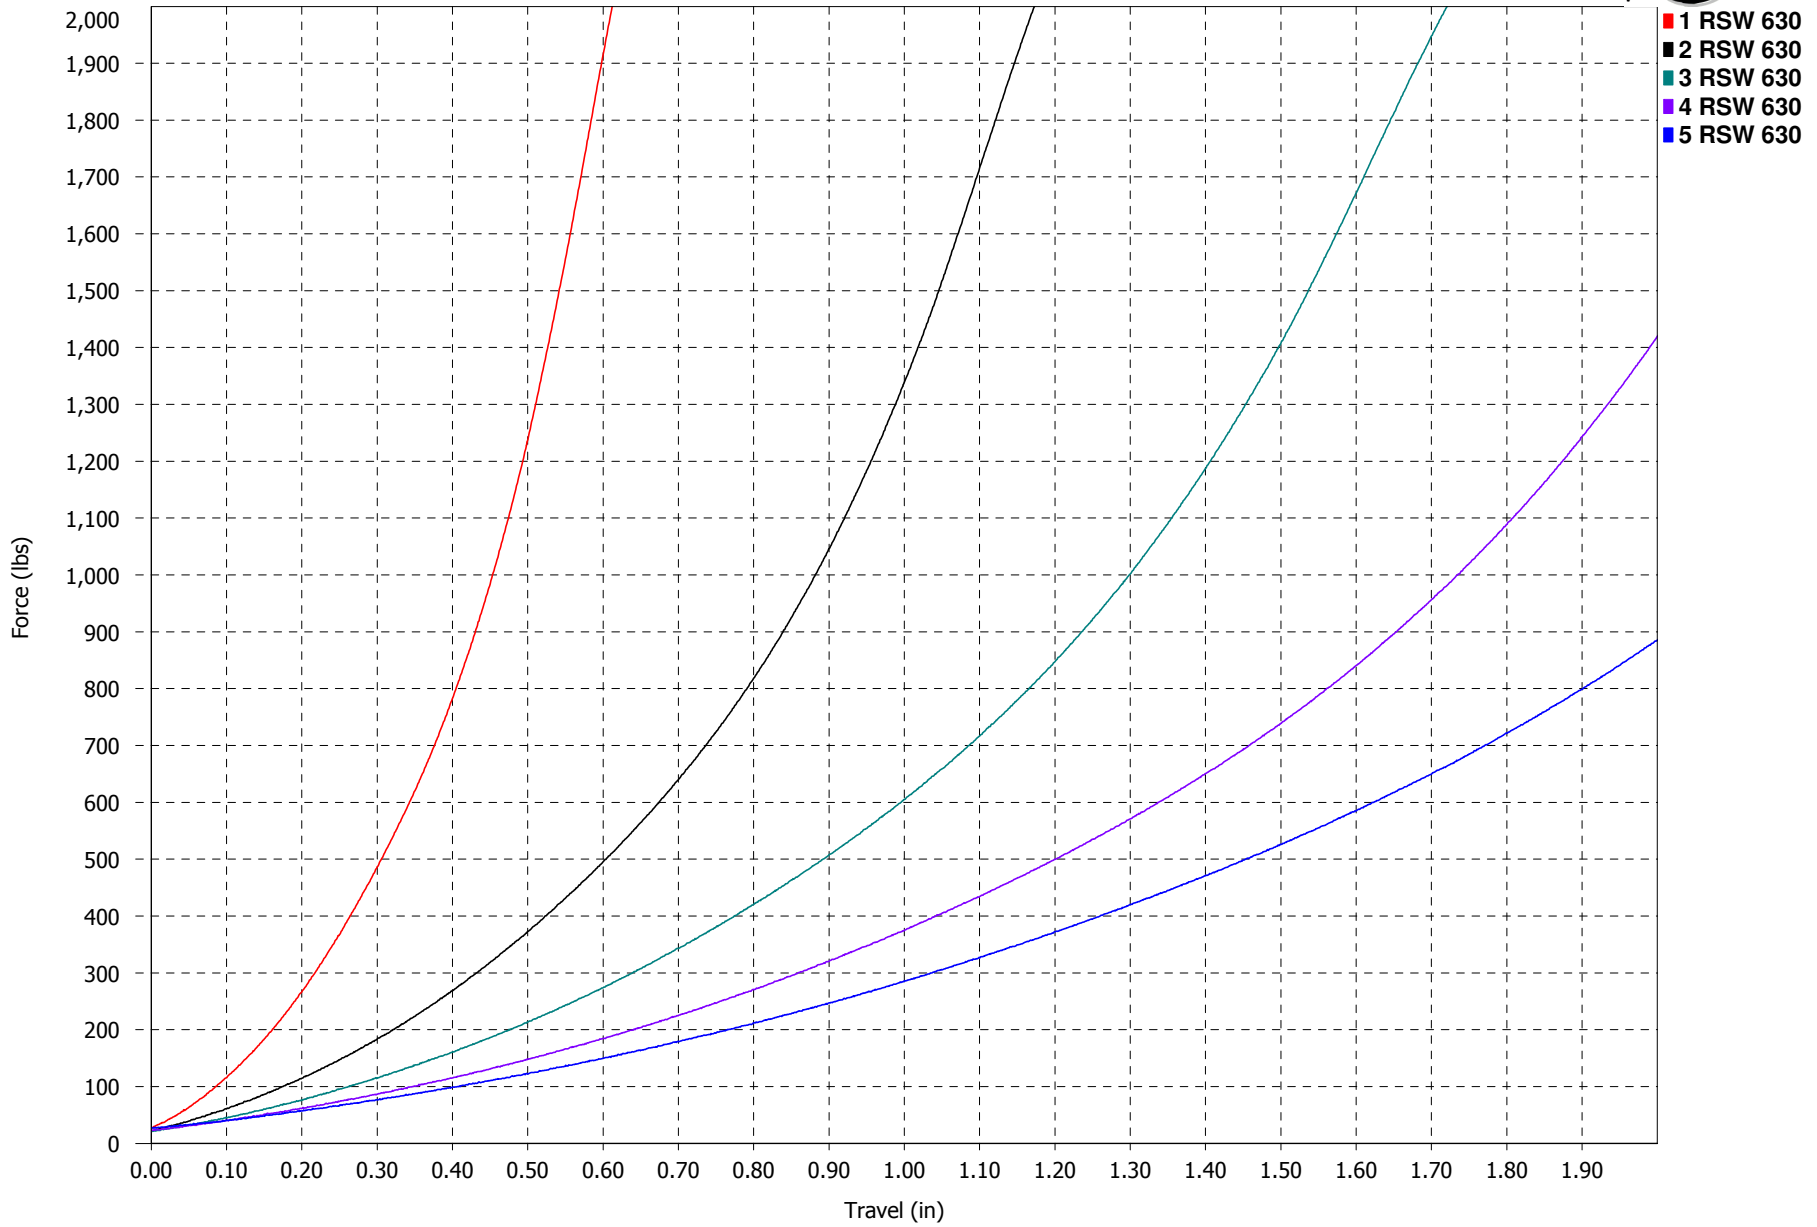

Force vs. Travel

**RSW 630 (PURPLE)
1.00" TALL**