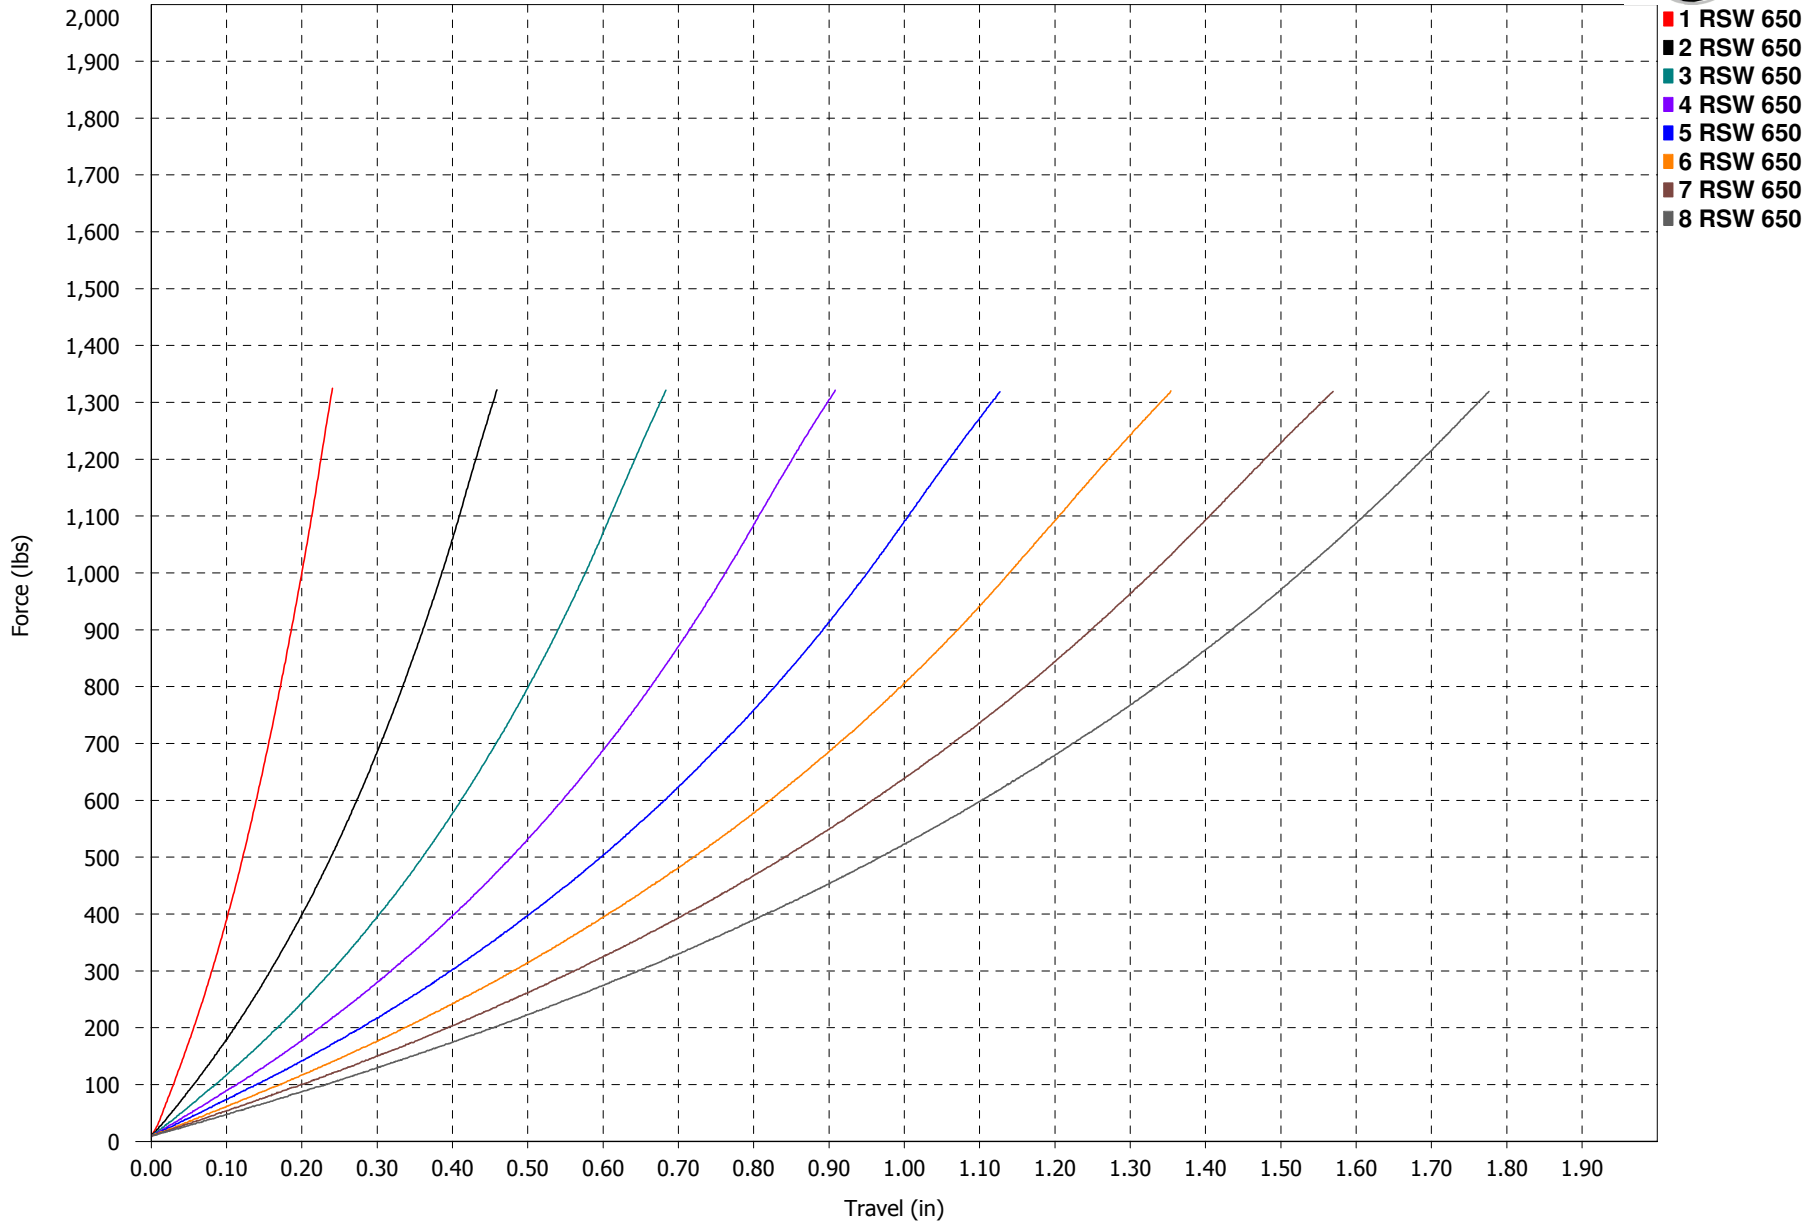

**Force vs. Travel**

**RSW 650 (PURPLE)  
.500" TALL**