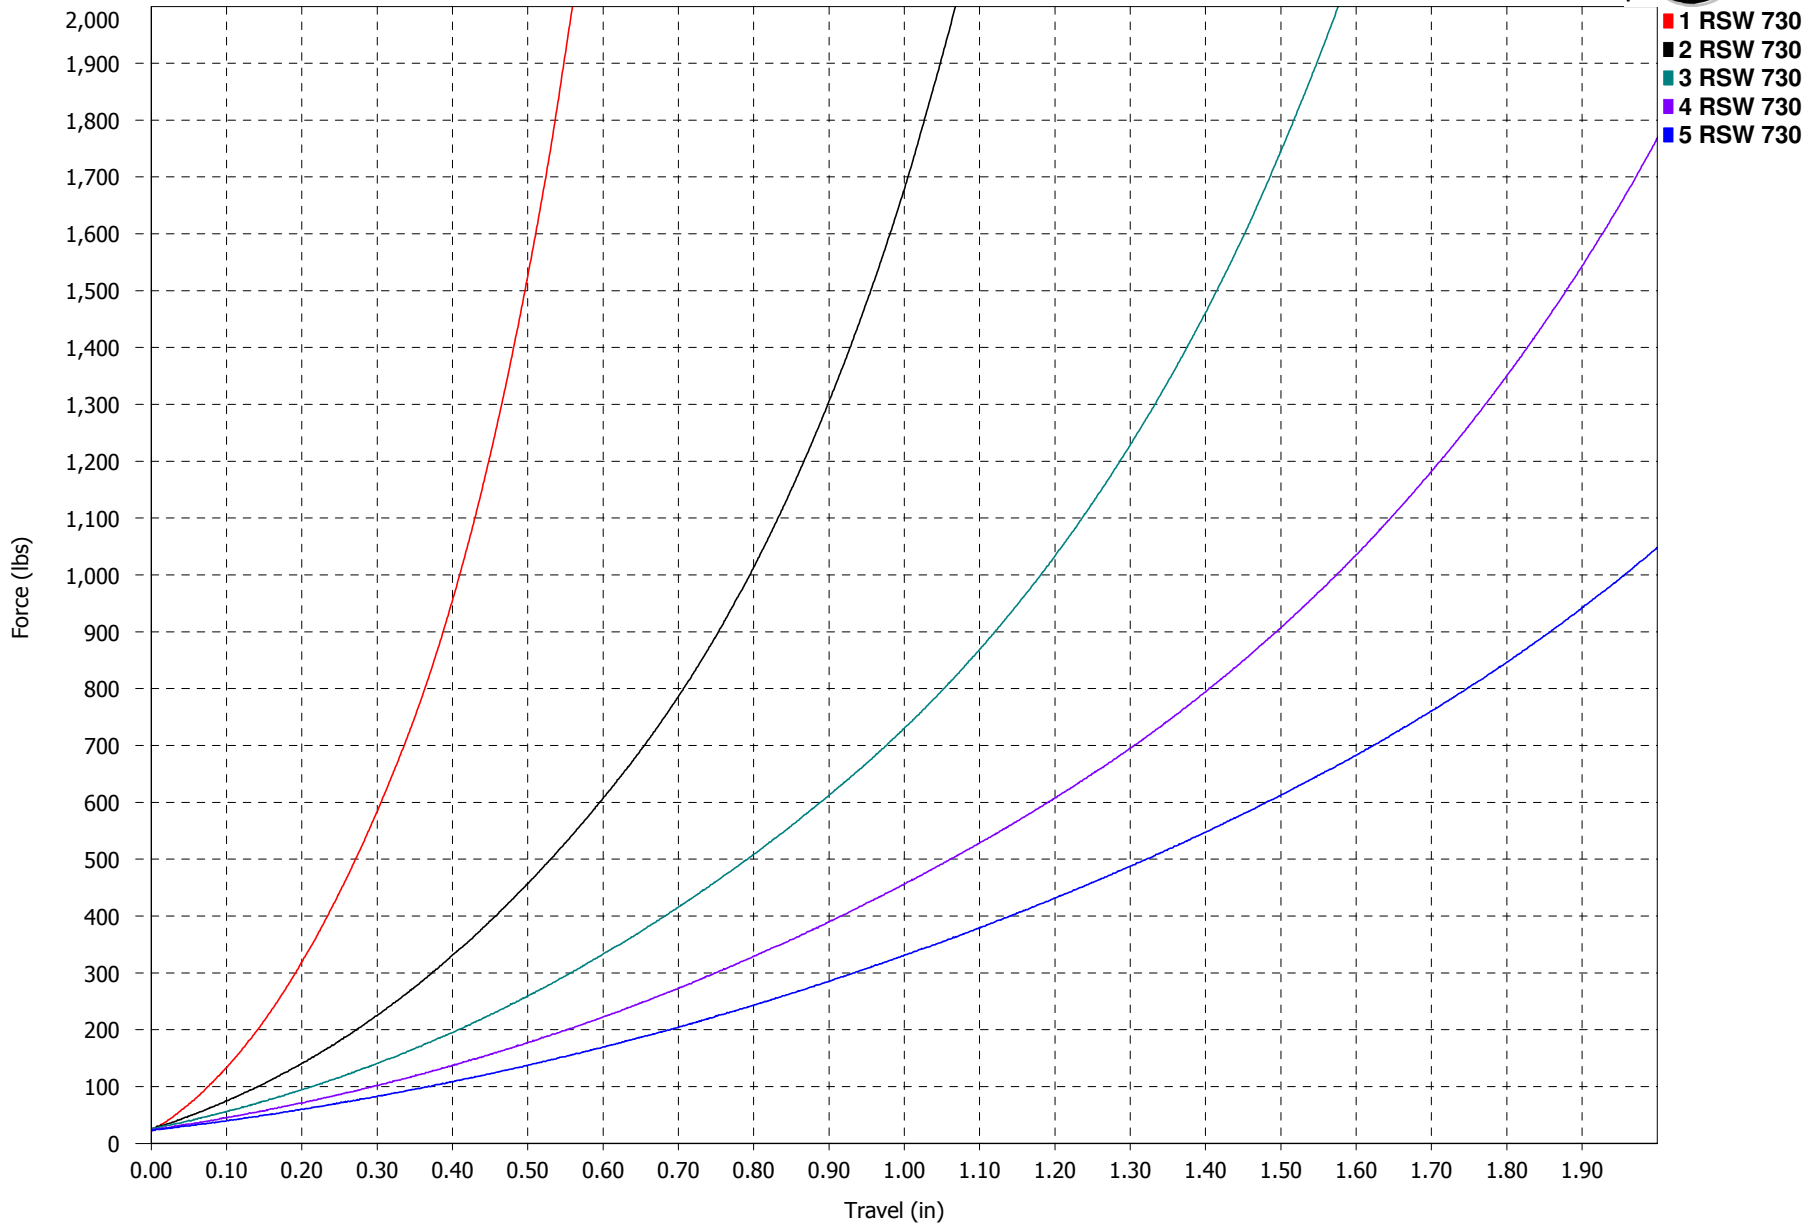

Force vs. Travel

**RSW 730 (GREEN)
1.00" TALL**