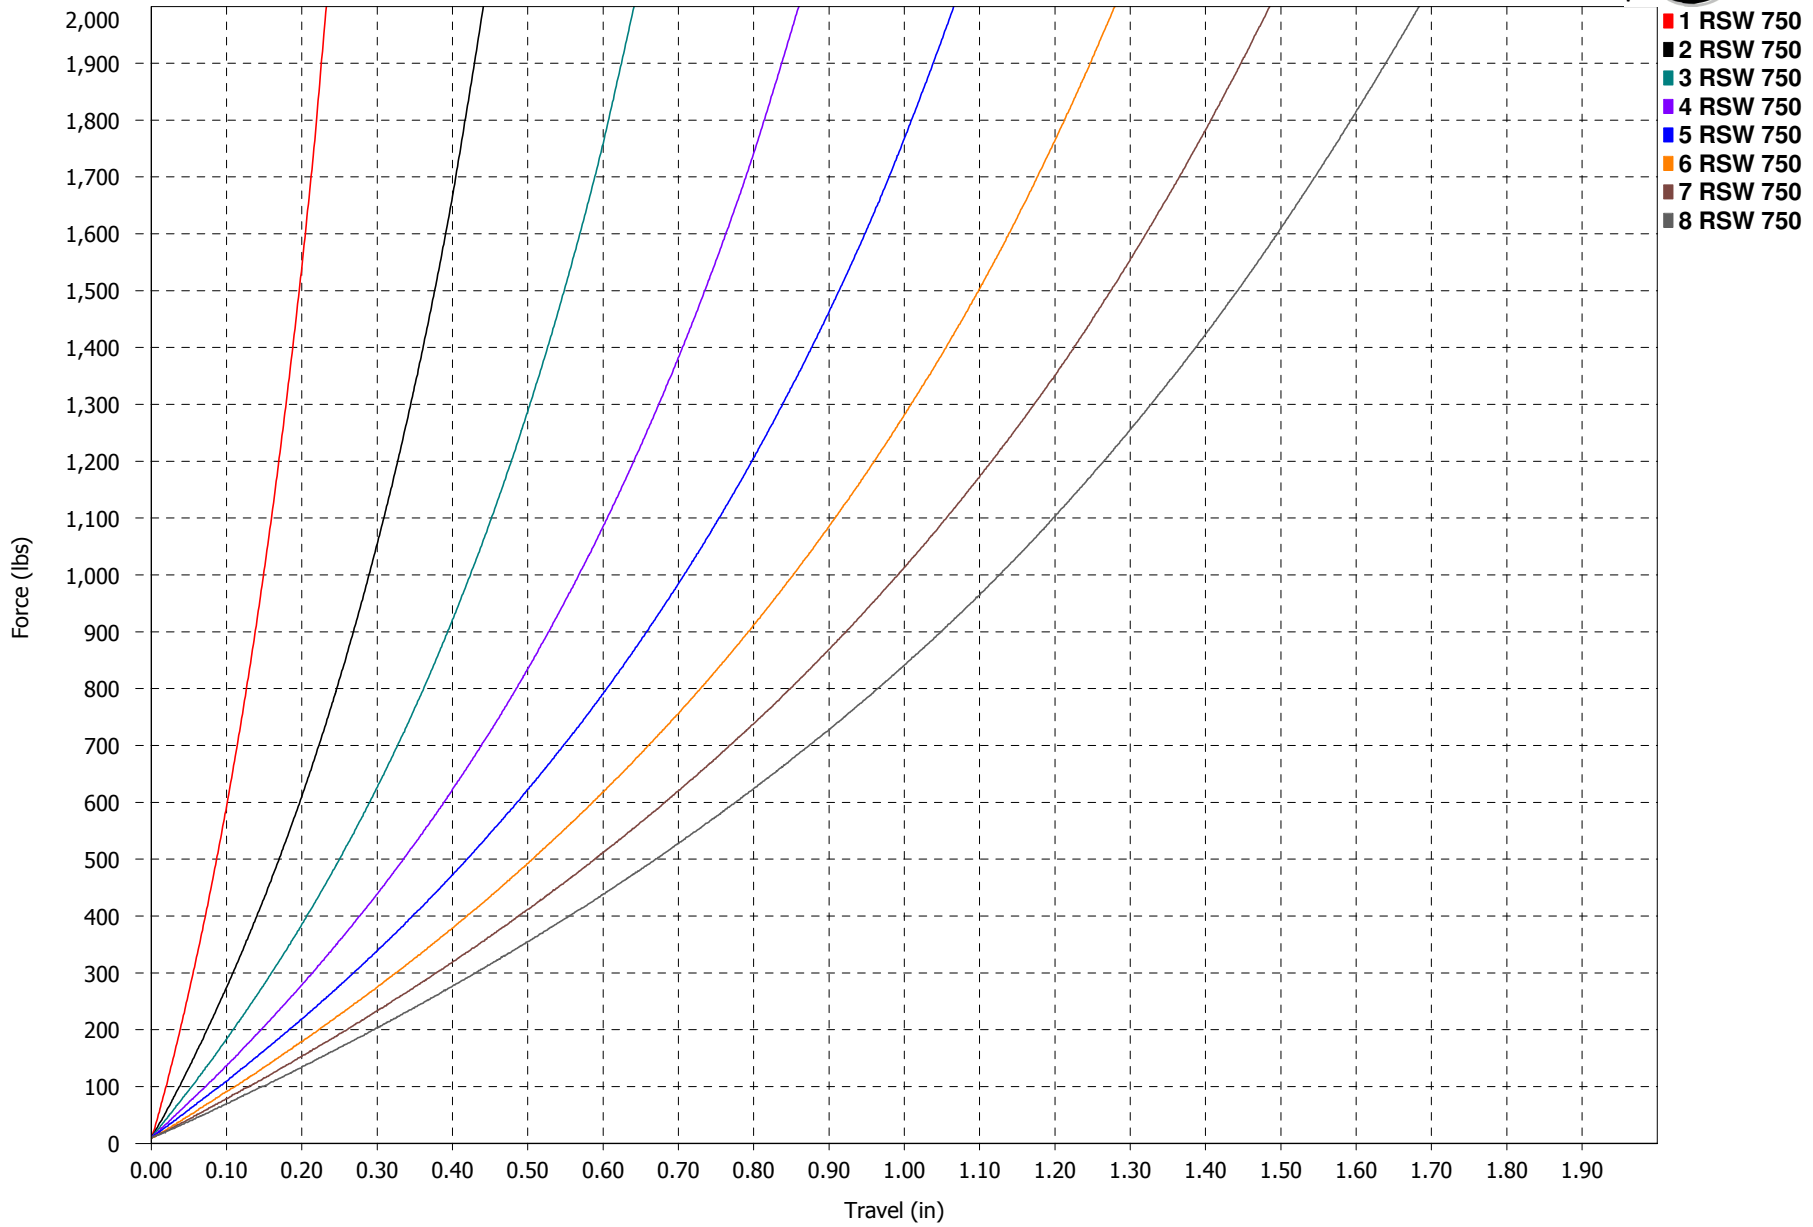

Force vs. Travel

**RSW 750 (GREEN)
.500" TALL**