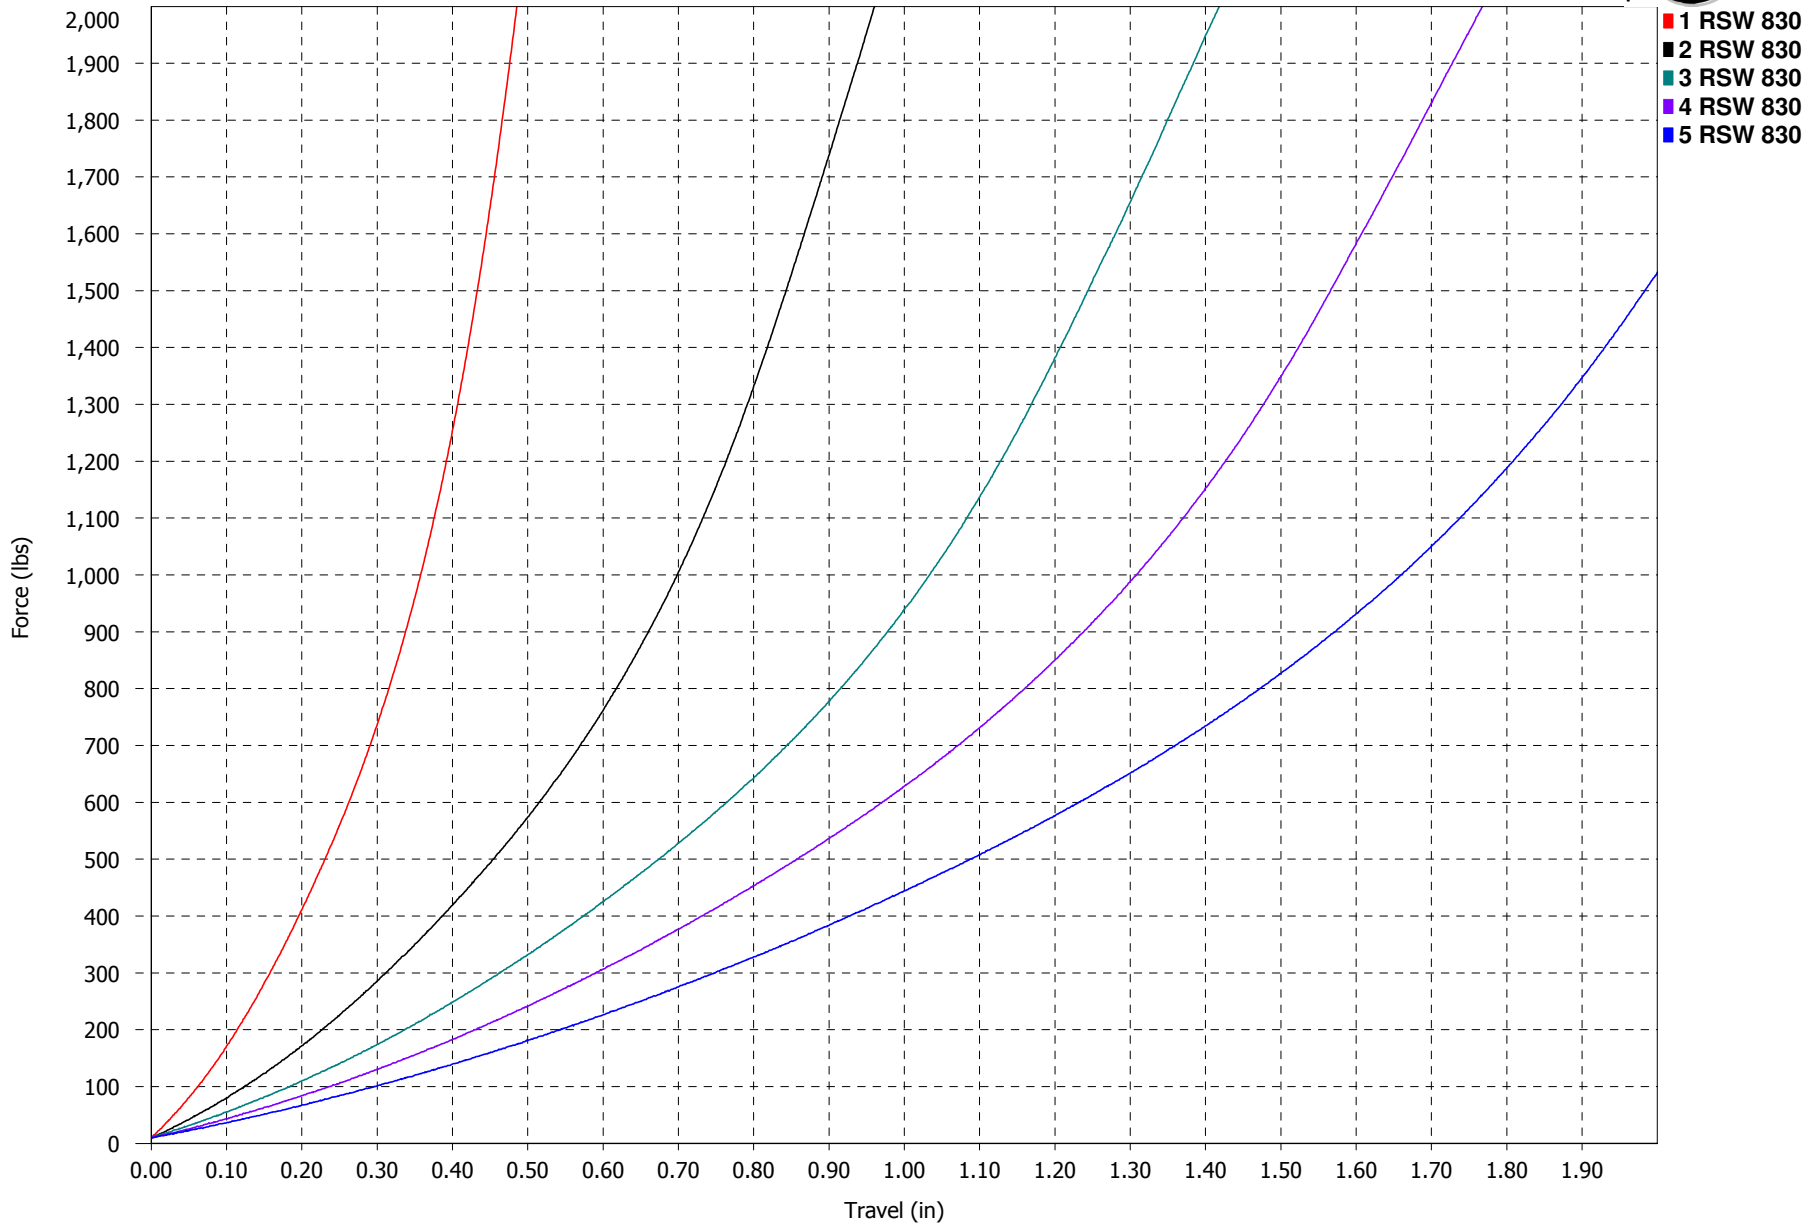

Force vs. Travel

**RSW 830 (YELLOW)
1.00" TALL**