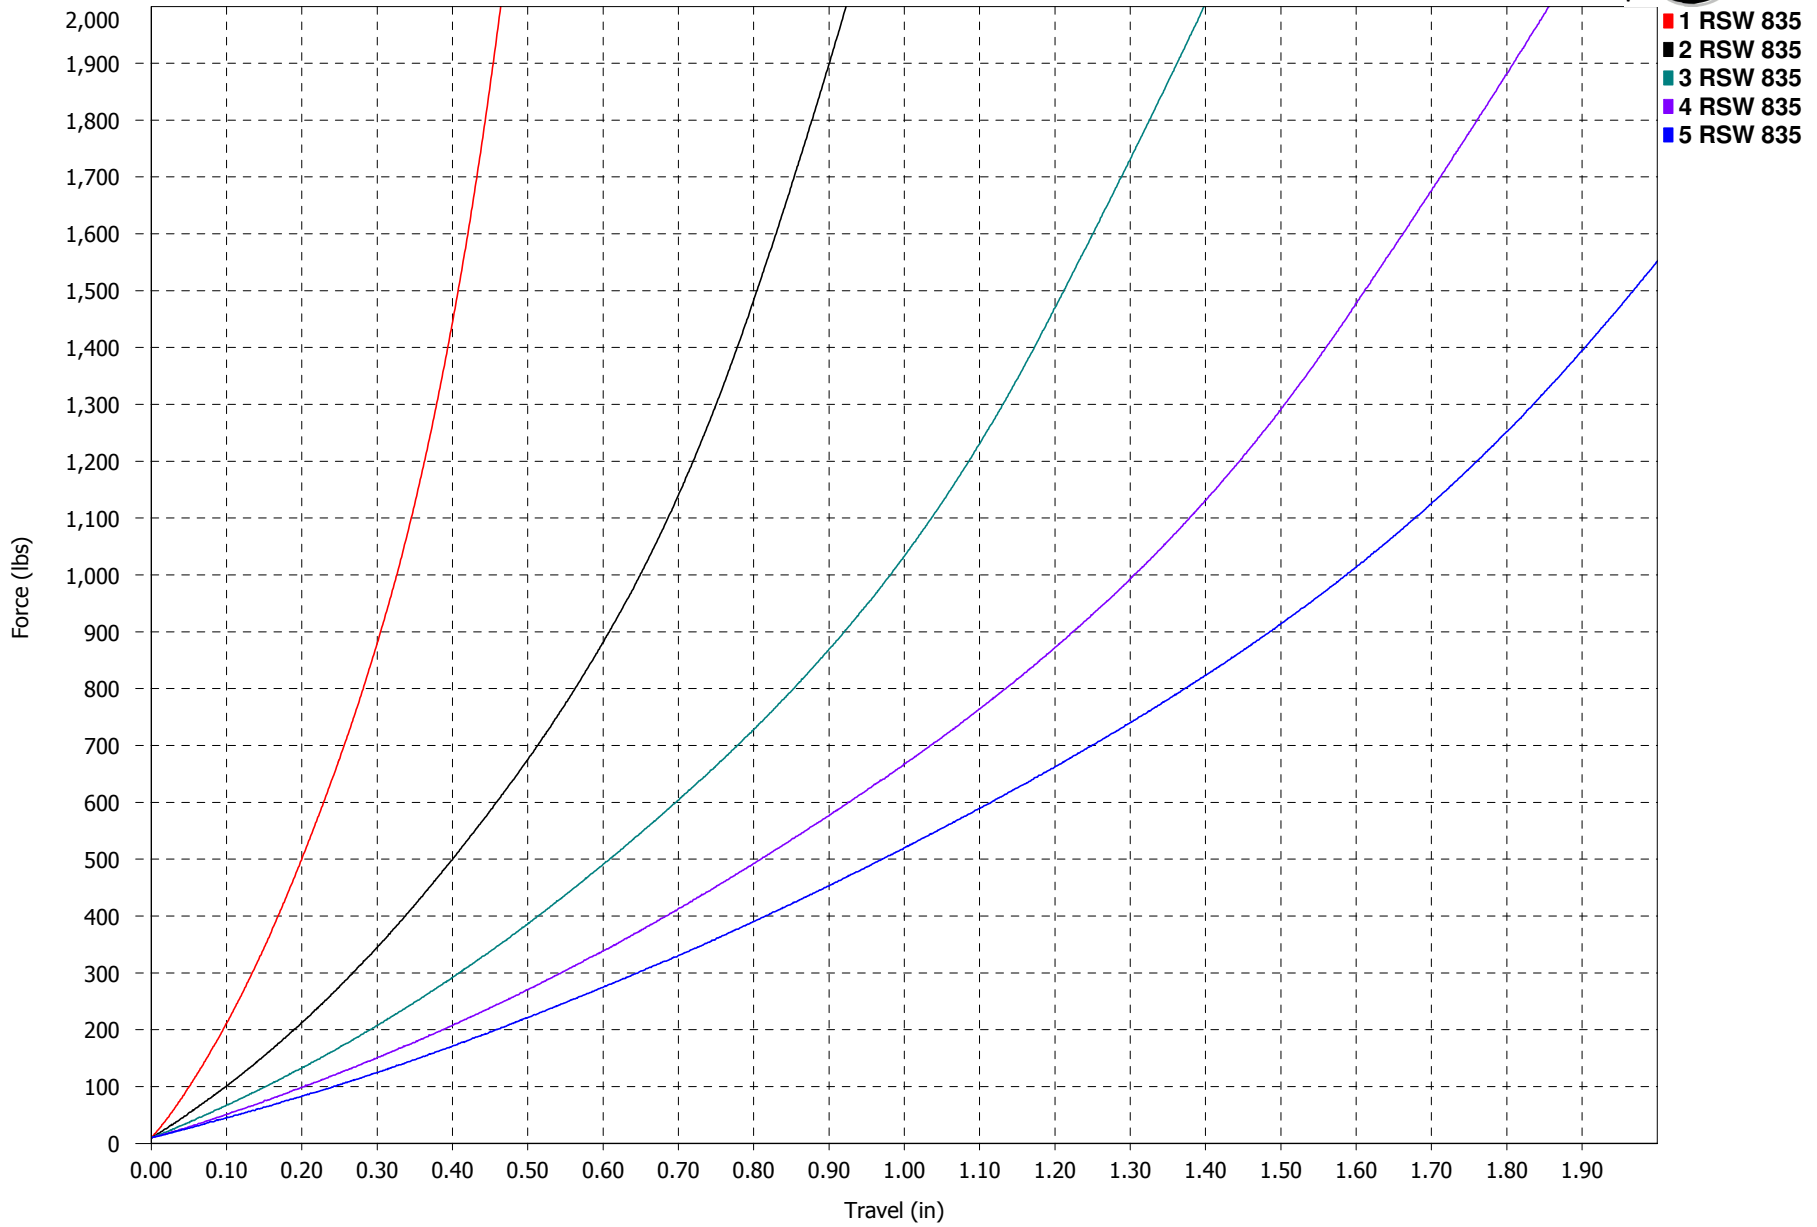

**Force vs. Travel**

**RSW 835 (RED)  
1.00" TALL**