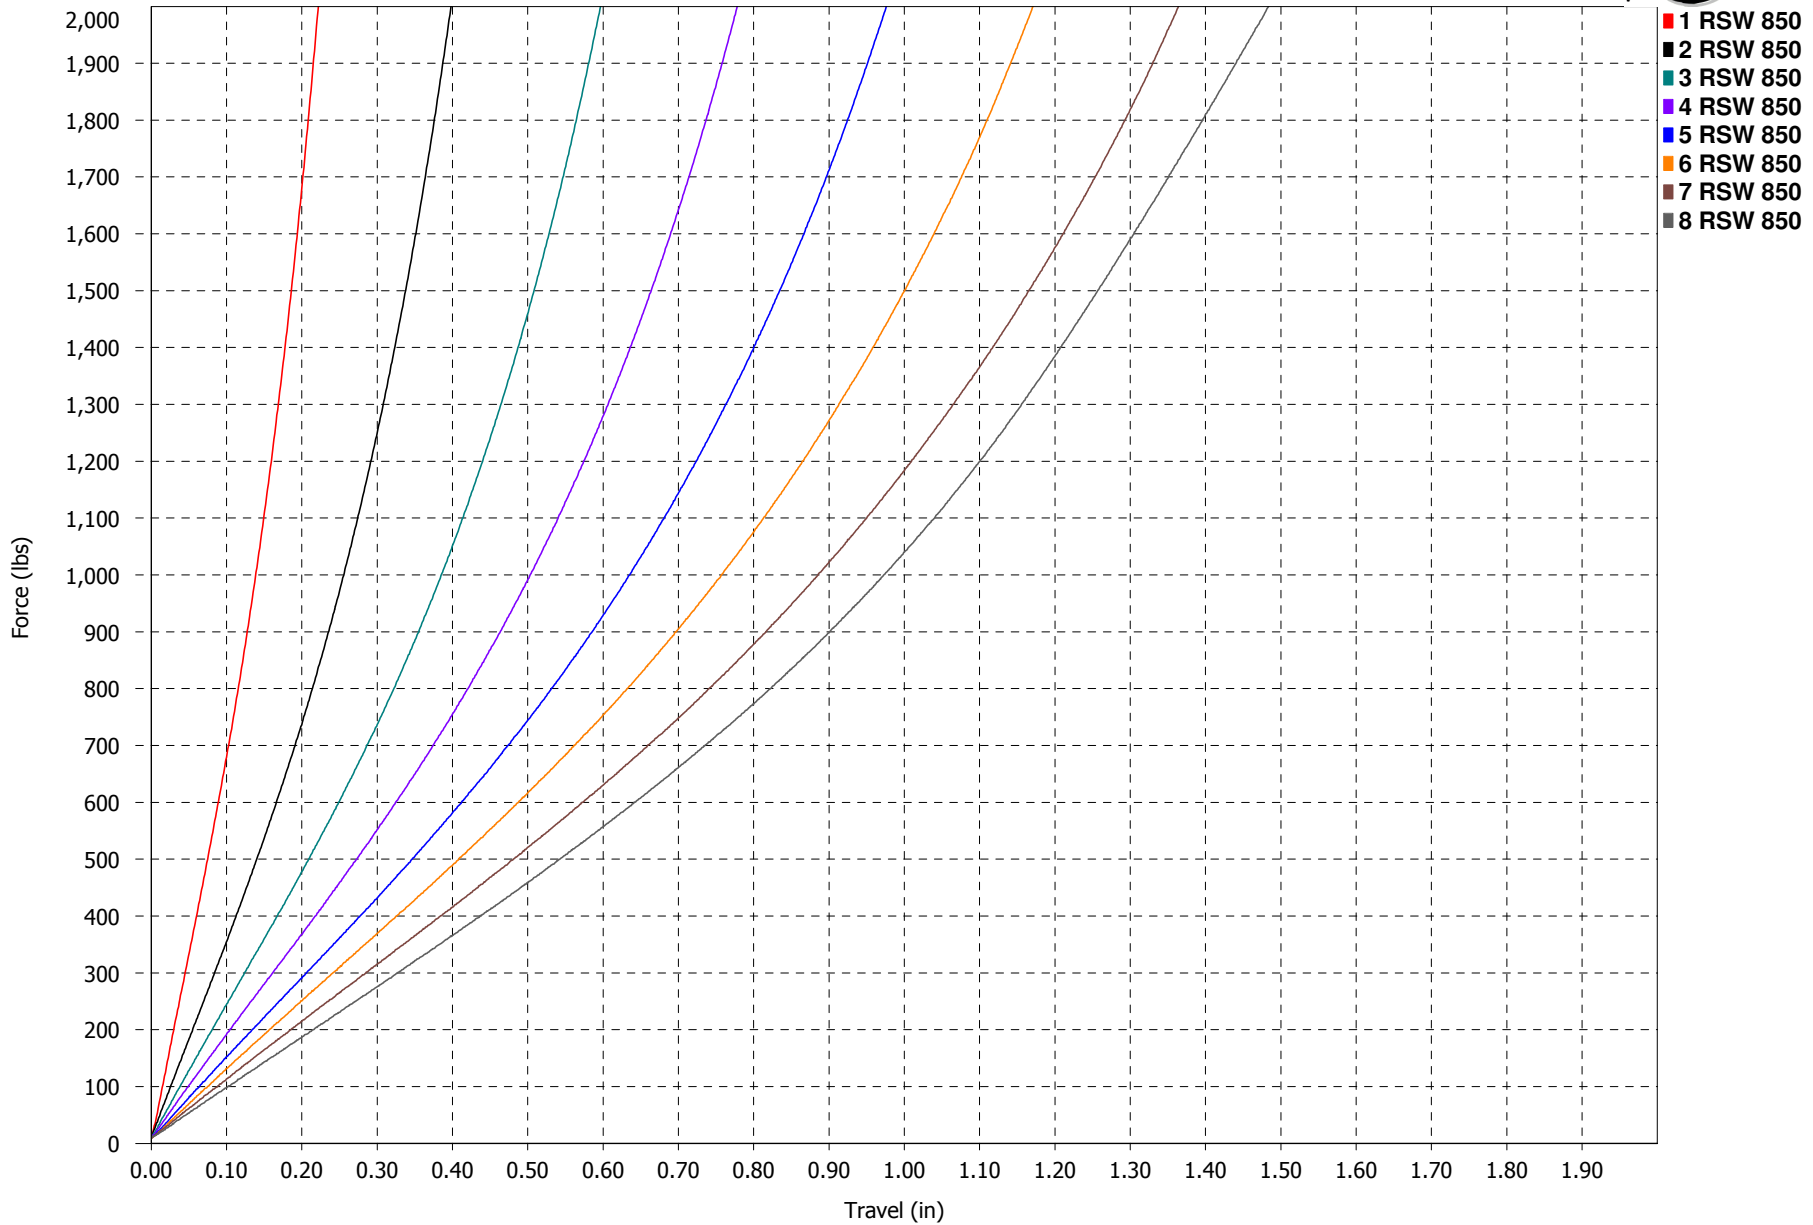

**Force vs. Travel**

**RSW 850 (YELLOW)  
.500" TALL**