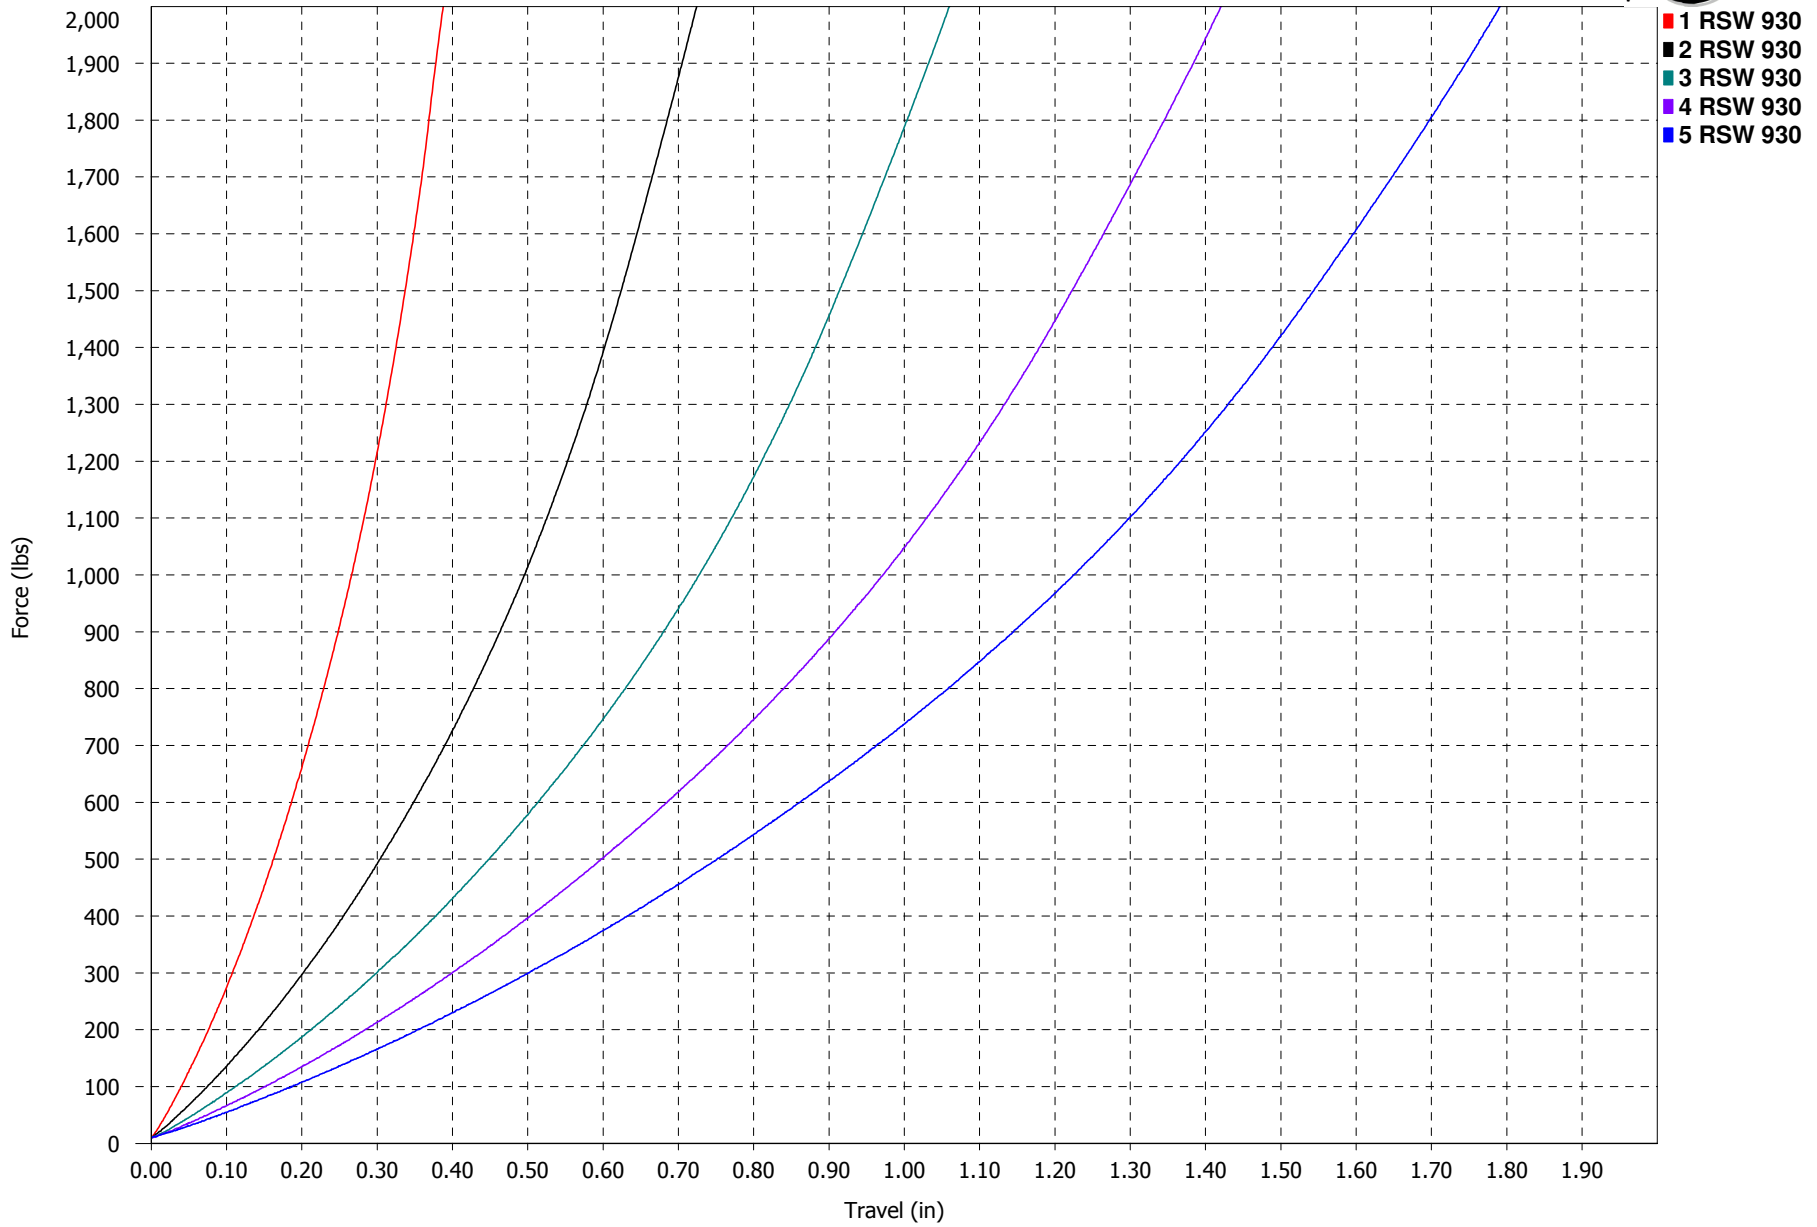

Force vs. Travel

**RSW 930 (BLUE)
1.00" TALL**