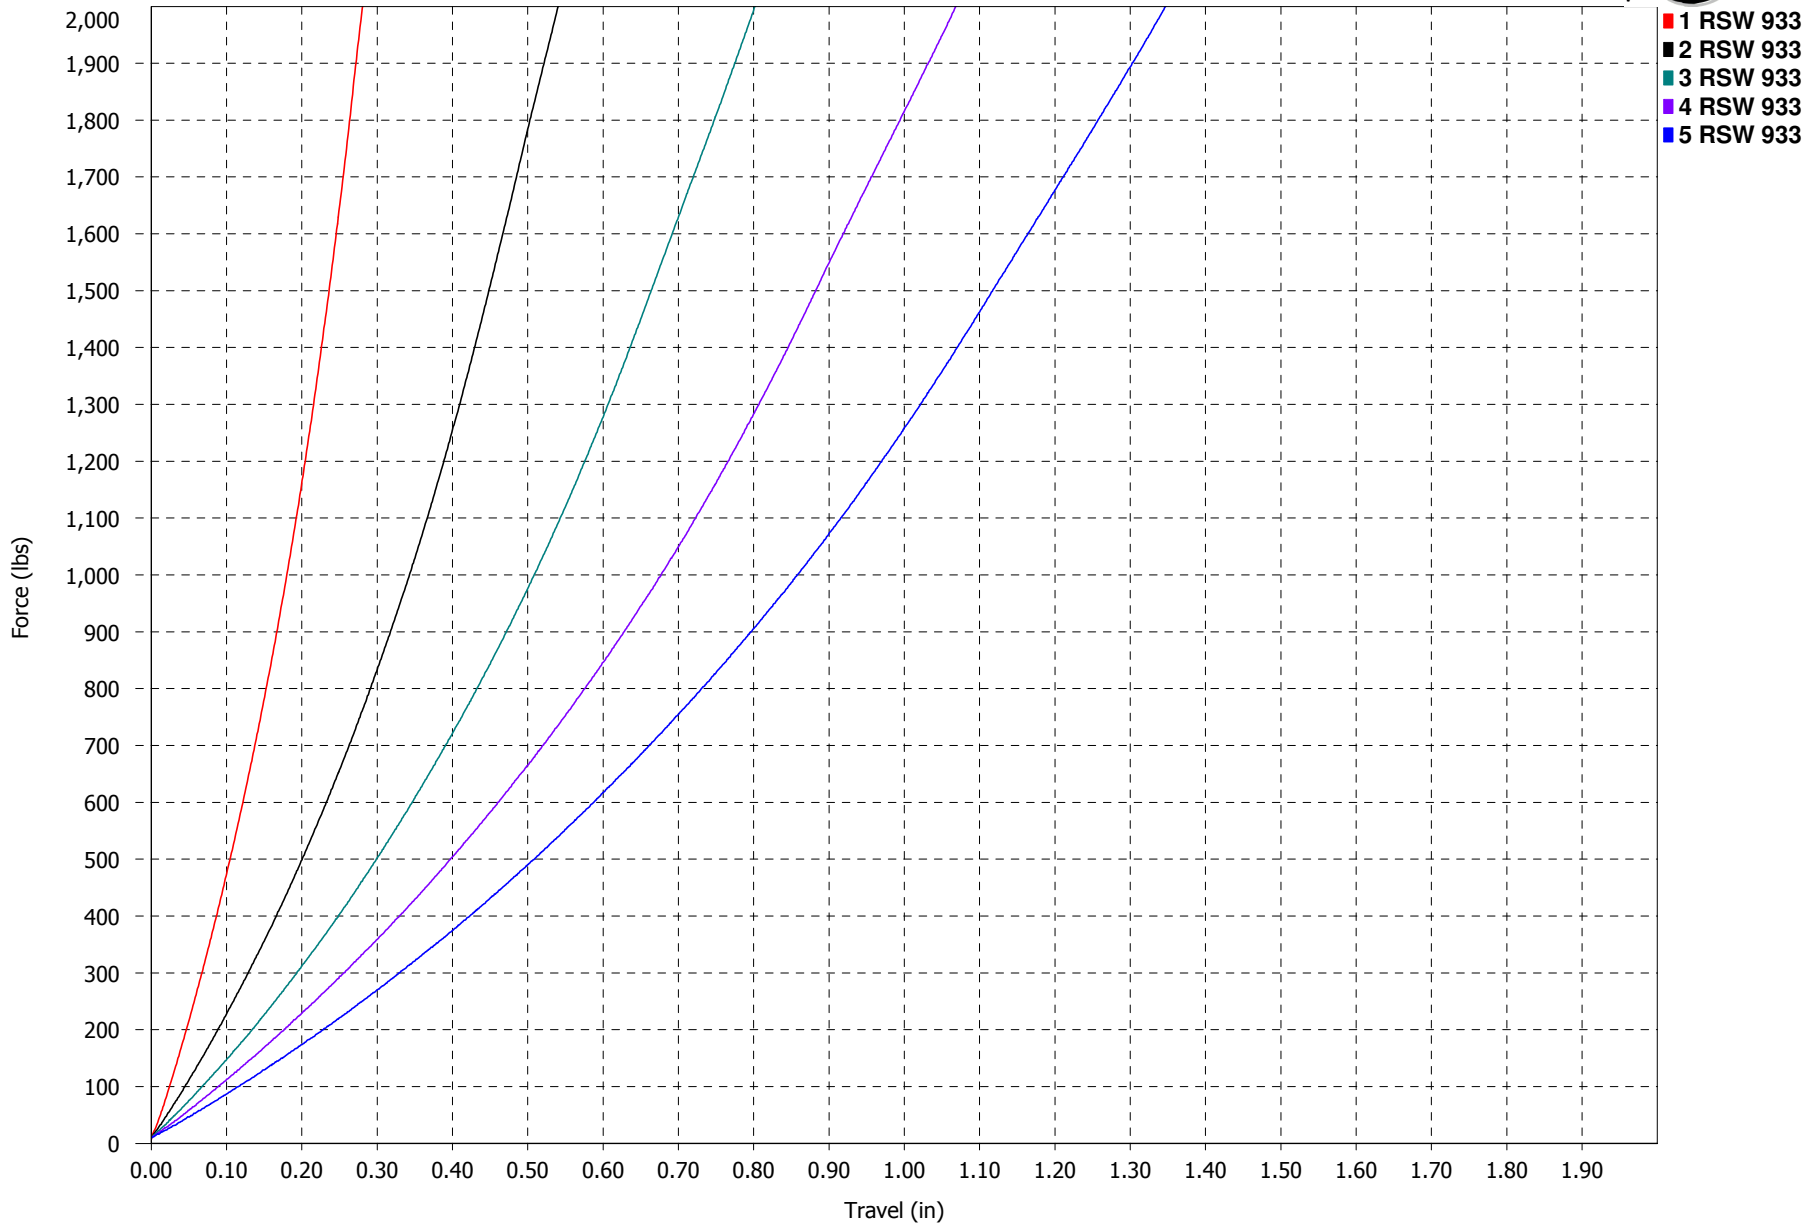

Force vs. Travel

RSW 933 (ORANGE)
1.00" TALL