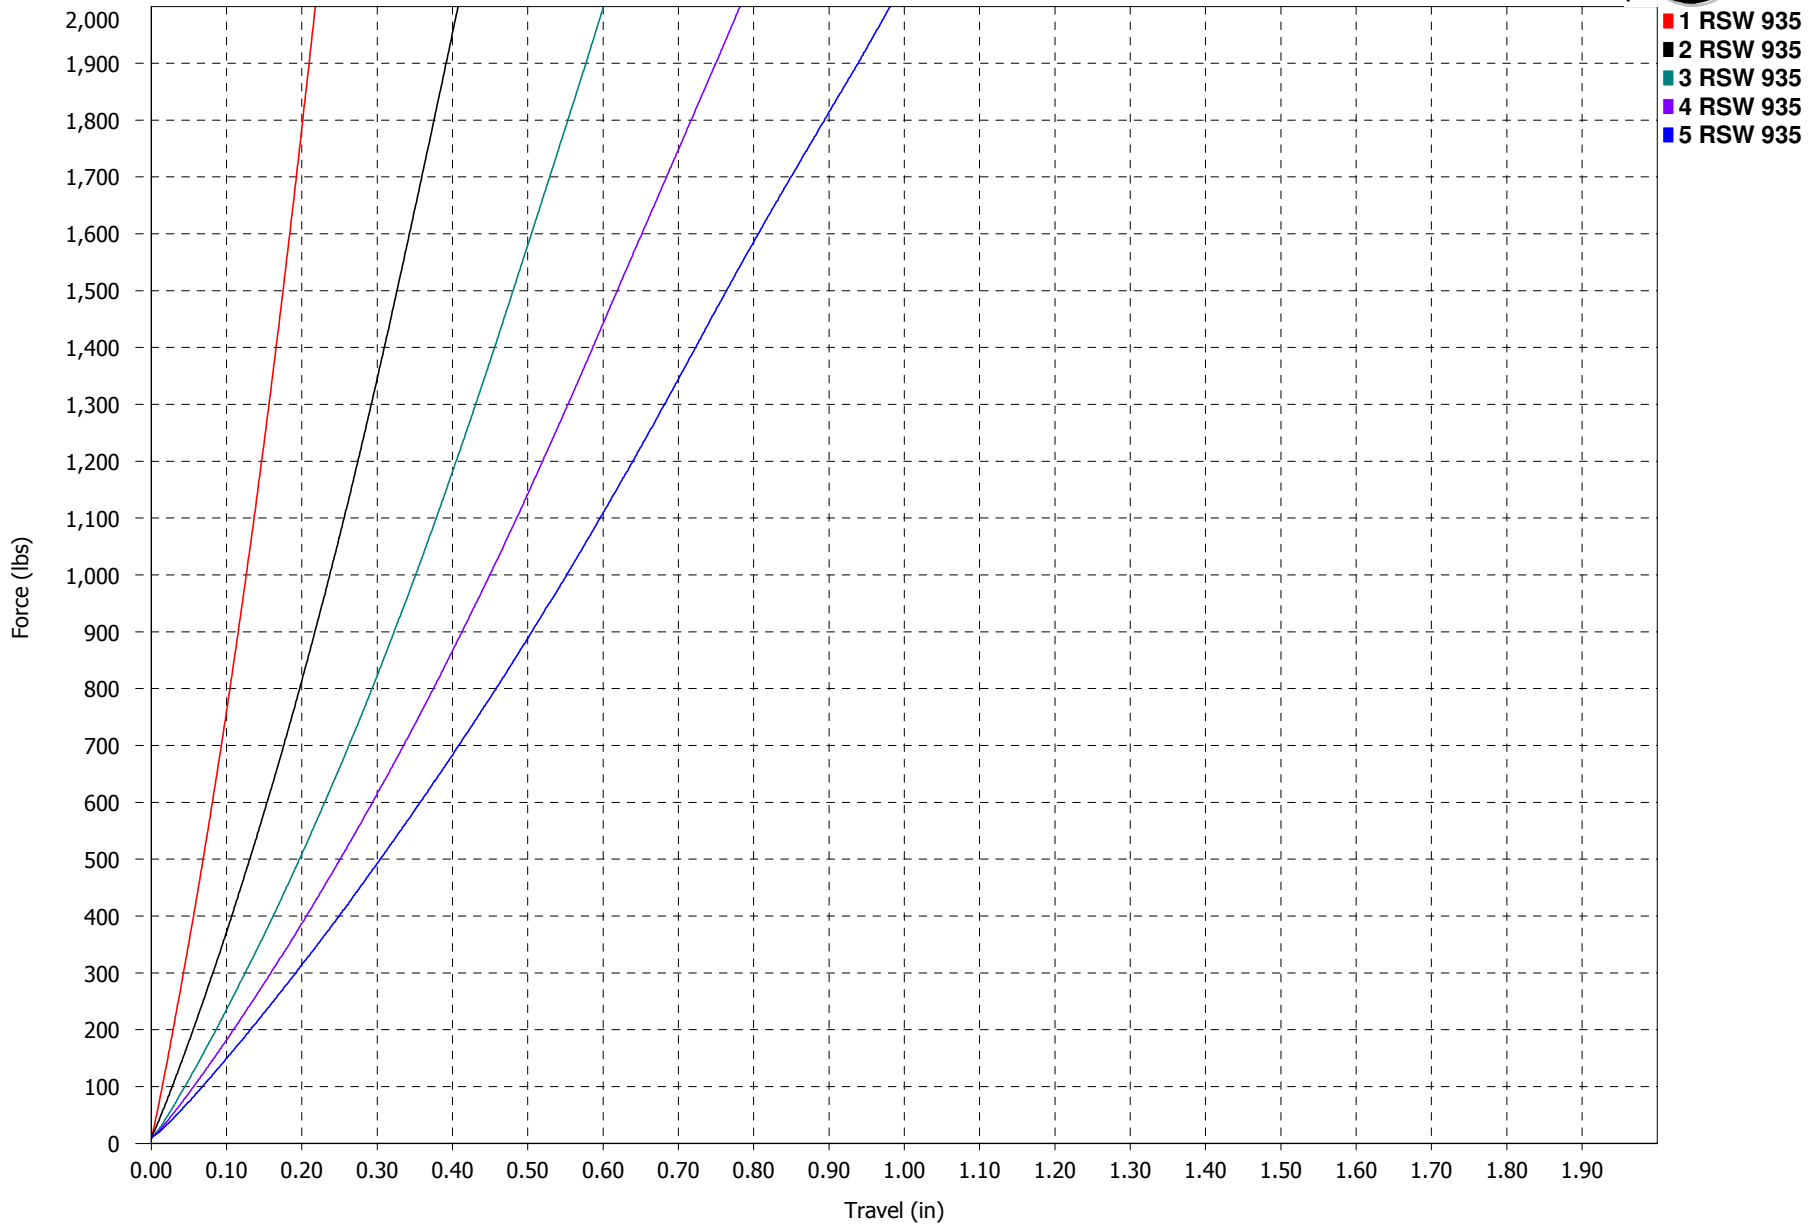

Force vs. Travel

**RSW 935 (BLACK)
1.00" TALL**