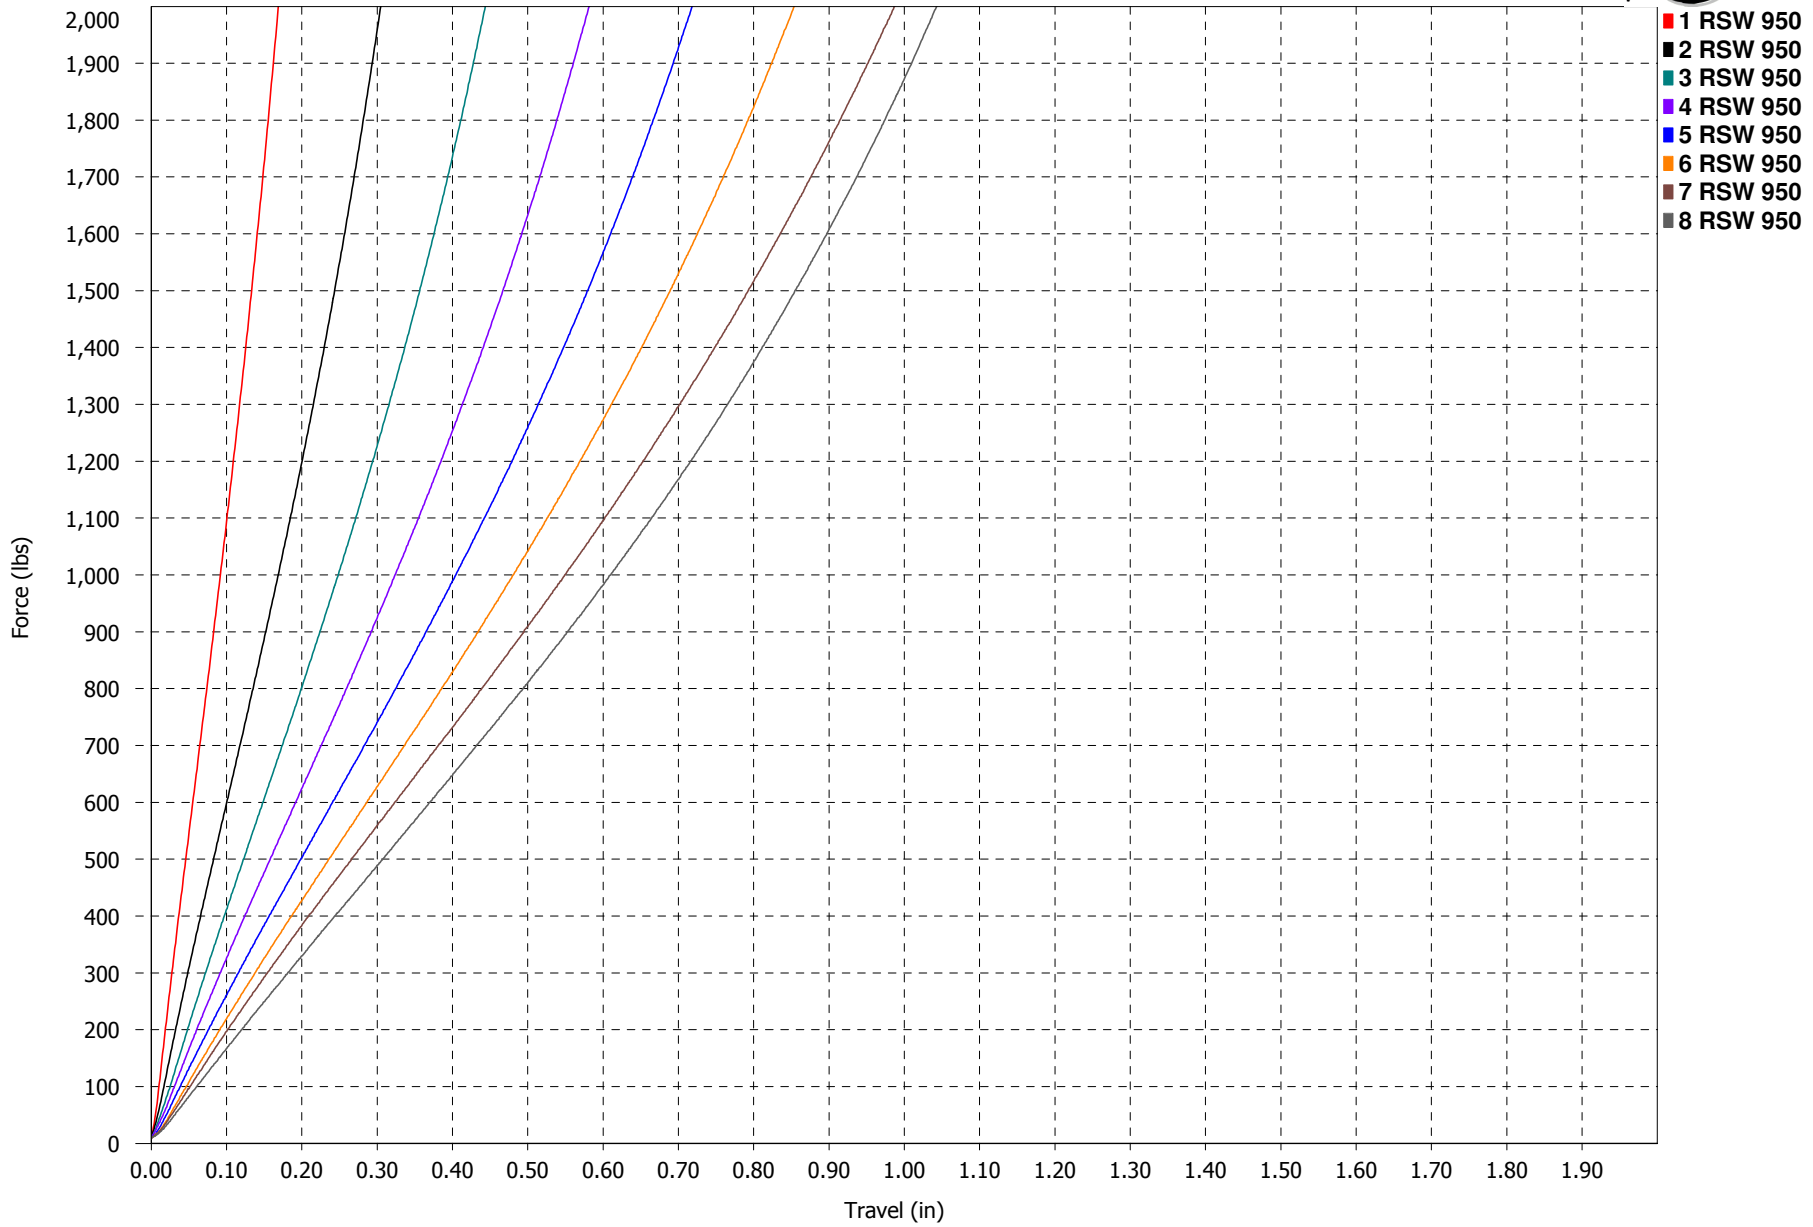

Force vs. Travel

**RSW 950 (BLUE)
.500" TALL**