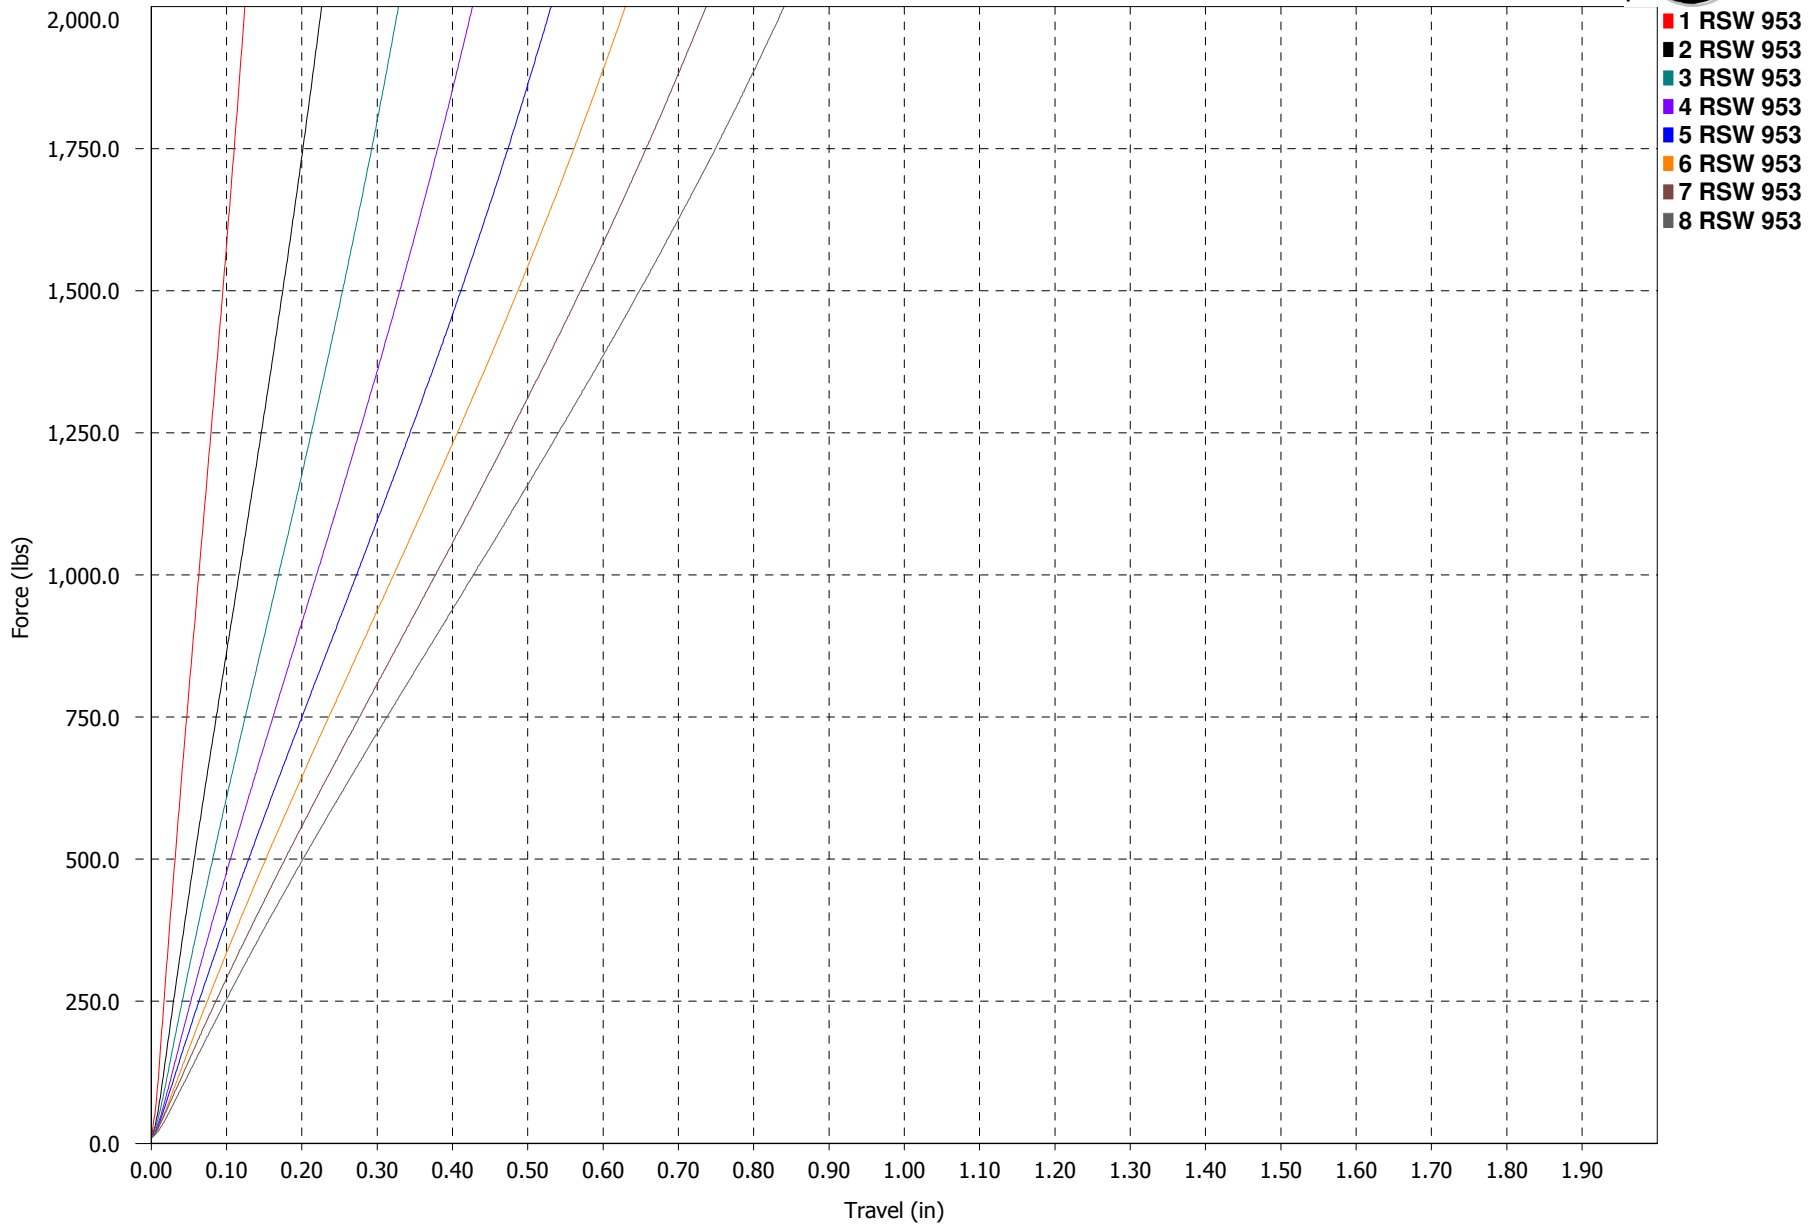

Force vs. Travel

**RSW 953 (ORANGE)
.500" TALL**