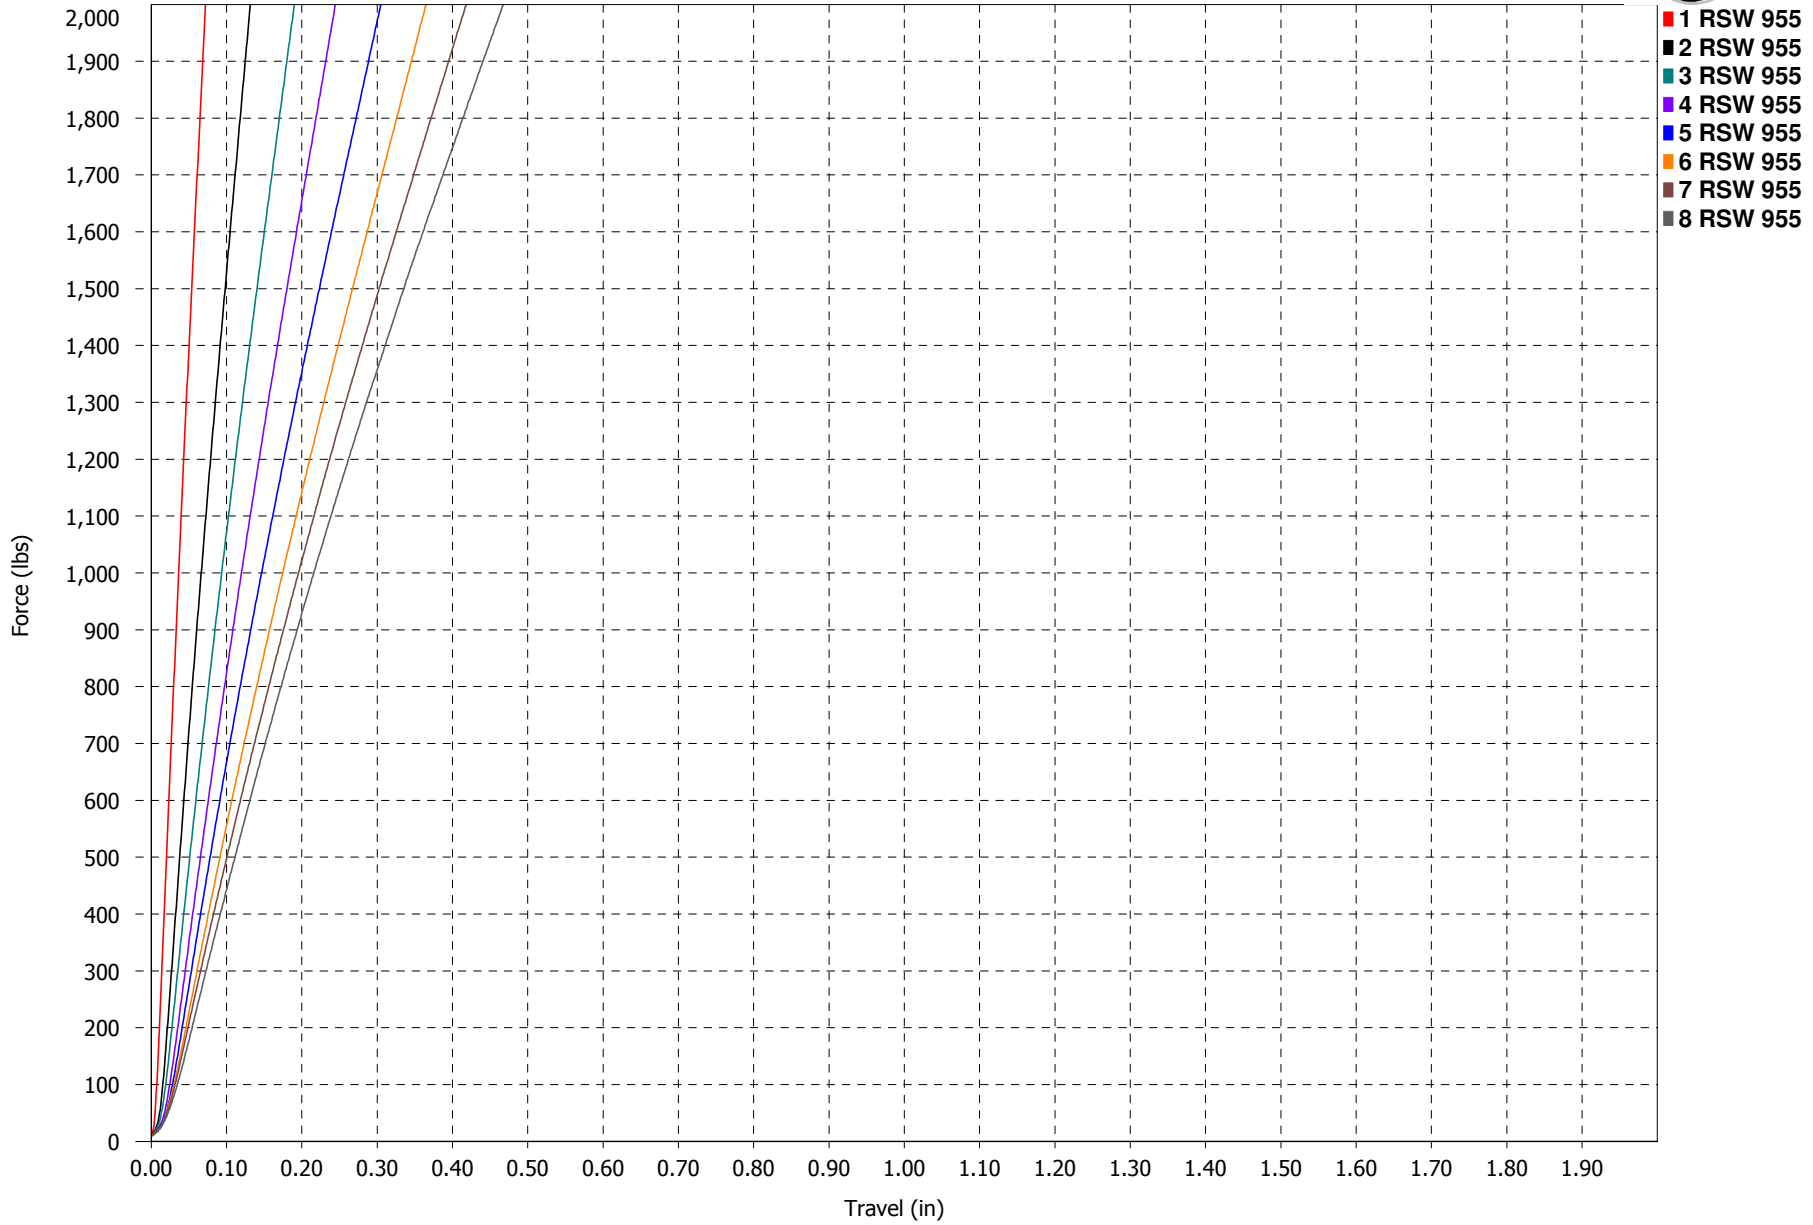

**Force vs. Travel**

**RSW 955 (BLACK)  
.500" TALL**