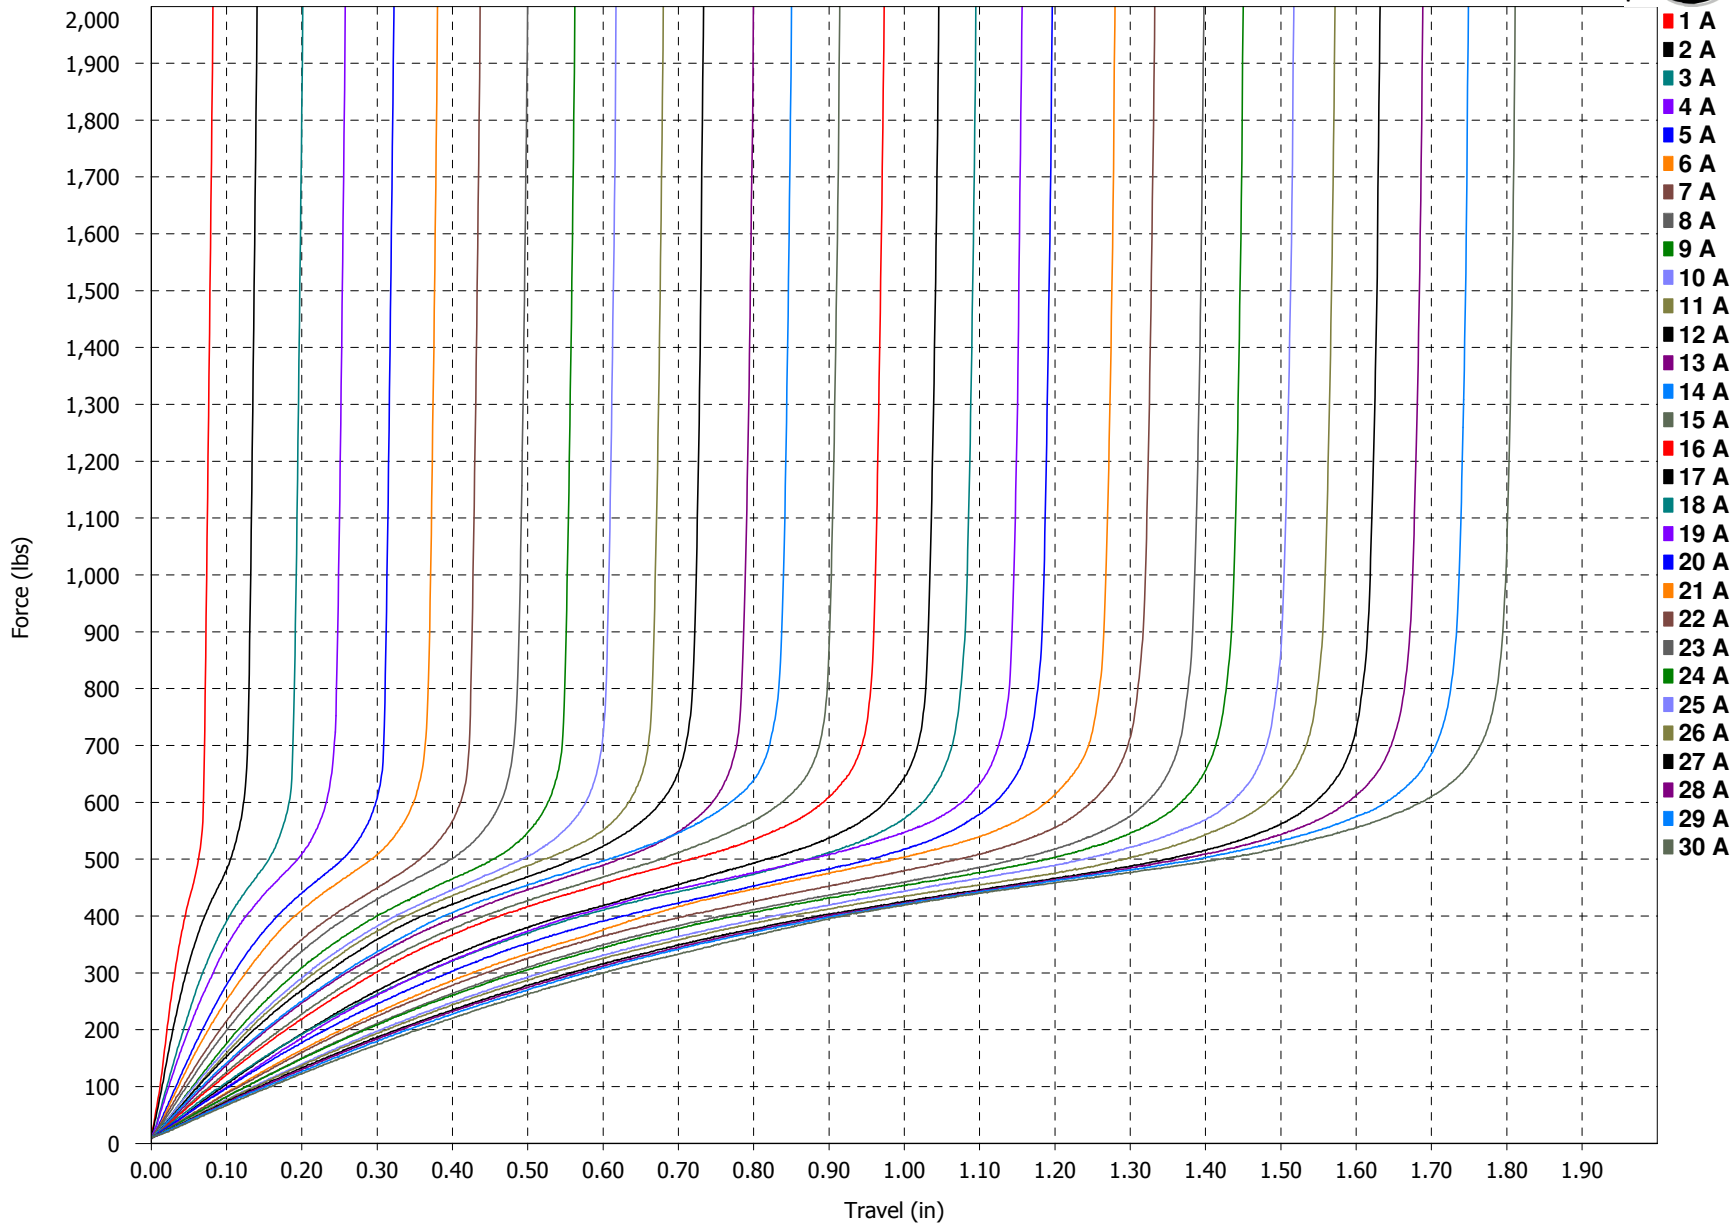

Force vs. Travel

**SW SERIES WASHERS
"A" SERIES**