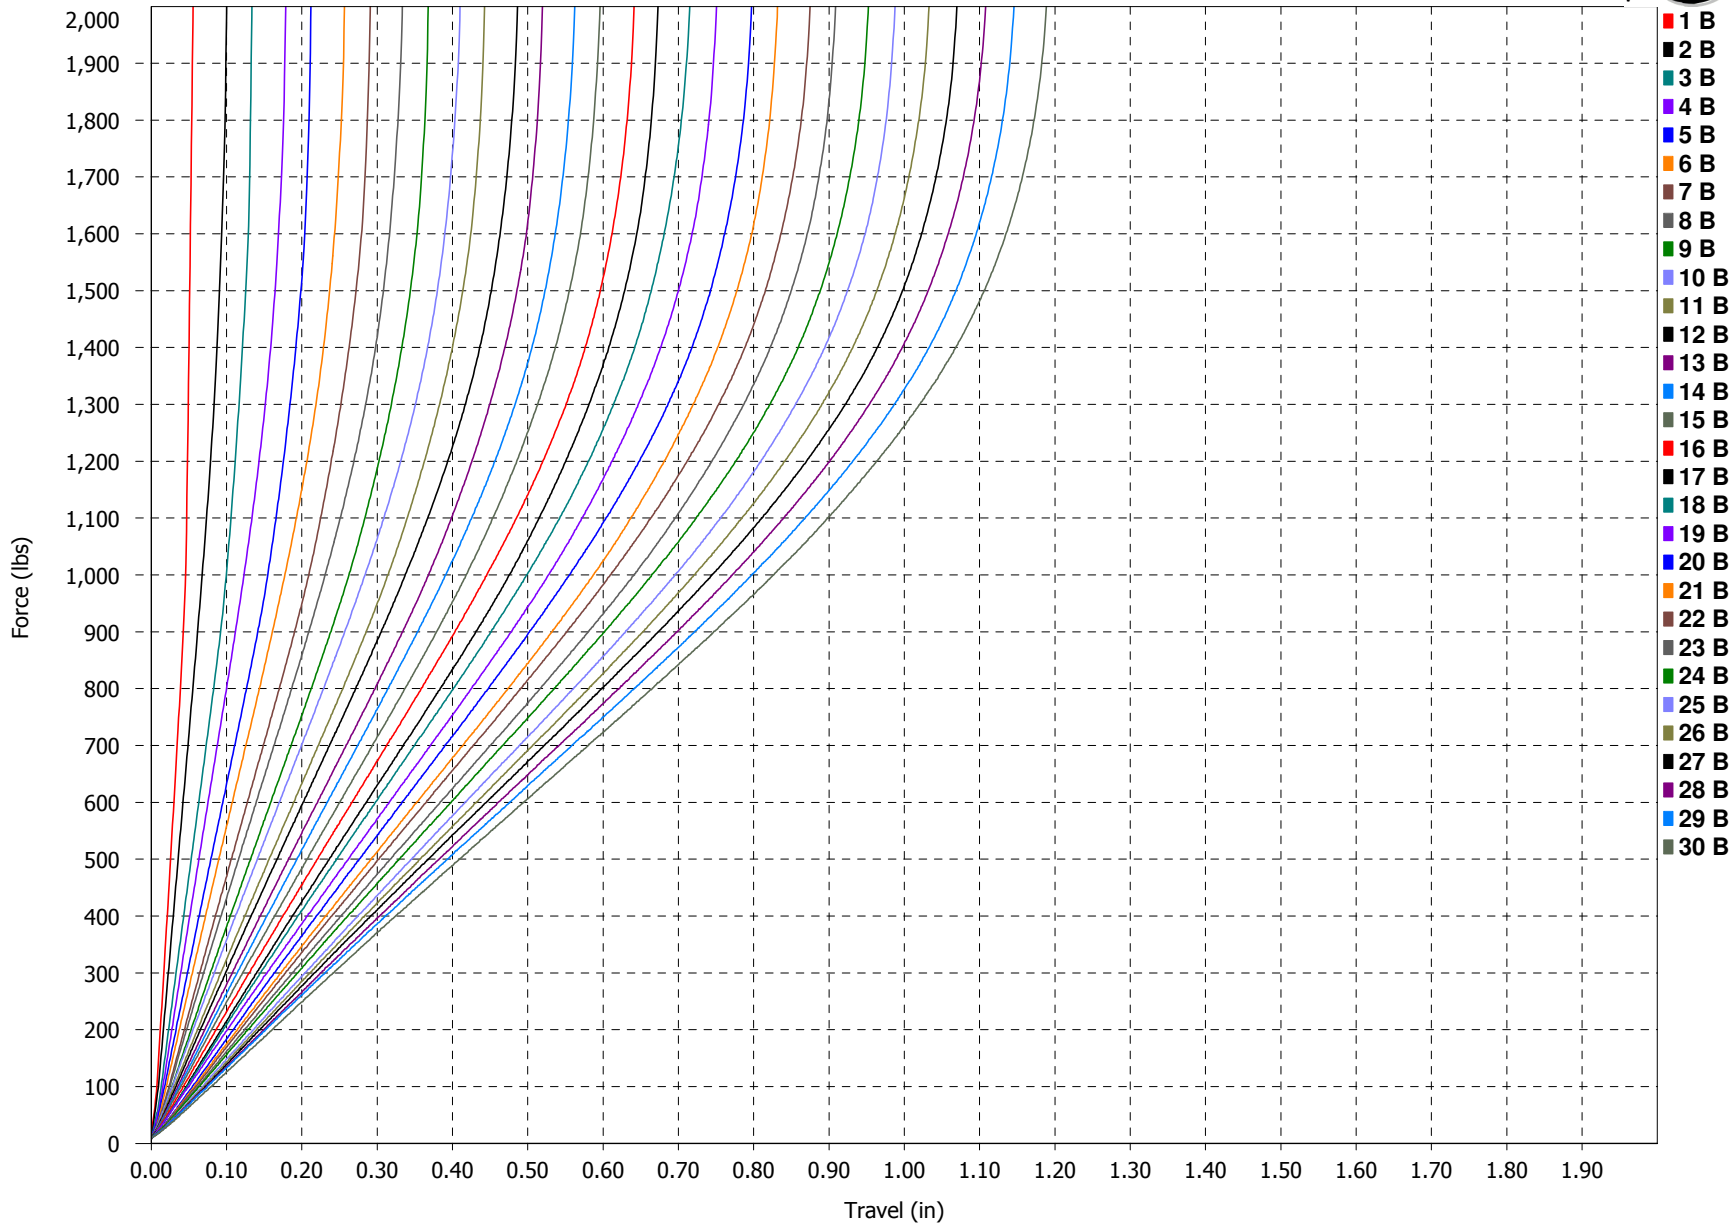

Force vs. Travel

**SW SERIES WASHERS
"B" SERIES**