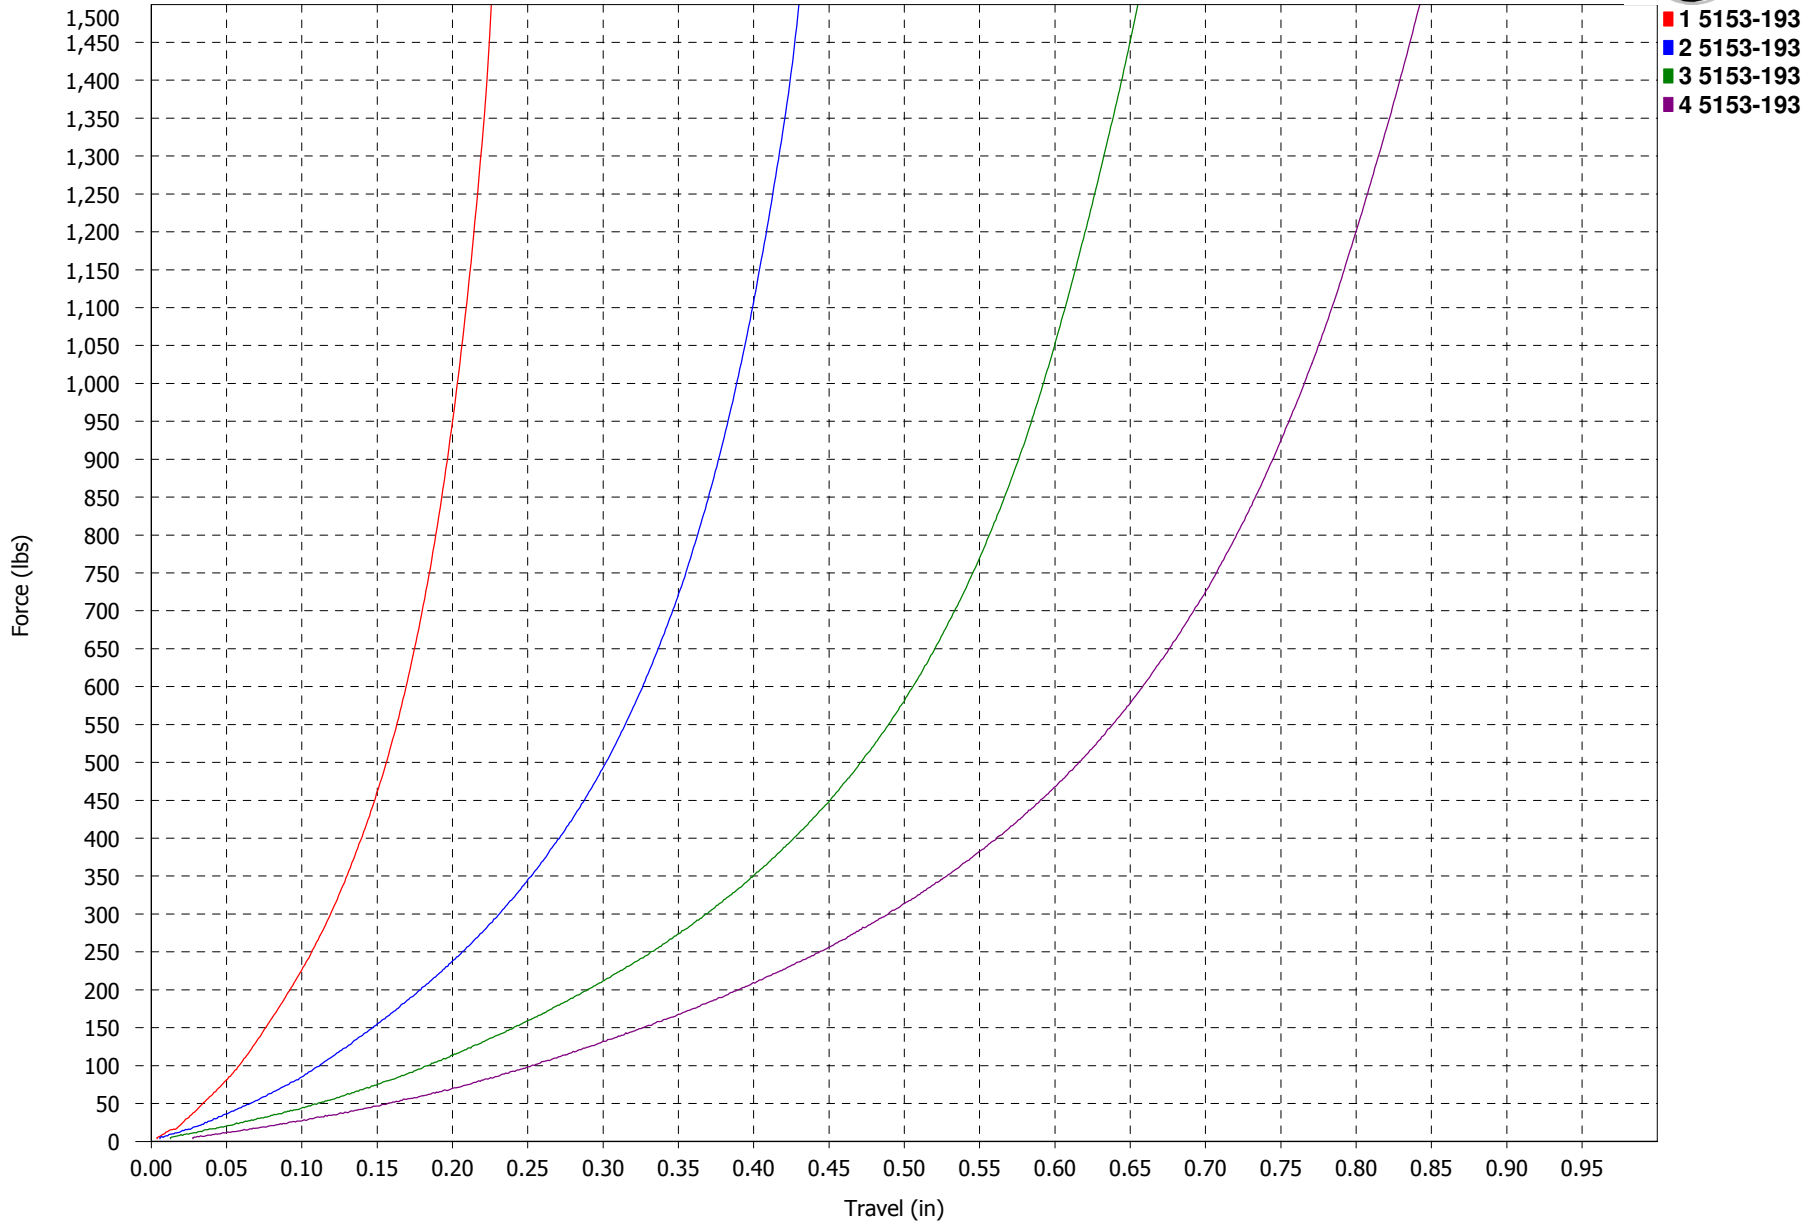

Force vs. Travel

**RSW 1 SERIES APOLLO
80D YELLOW**

Force vs. Travel

**RSW 1 SERIES APOLLO
85D RED**

Force vs. Travel

**RSW 1 SERIES APOLLO
90D BLUE**

Force vs. Travel

**RSW 1 SERIES APOLLO
93D ORANGE**

Force vs. Travel

**RSW 1 SERIES APOLLO
95D BLACK**