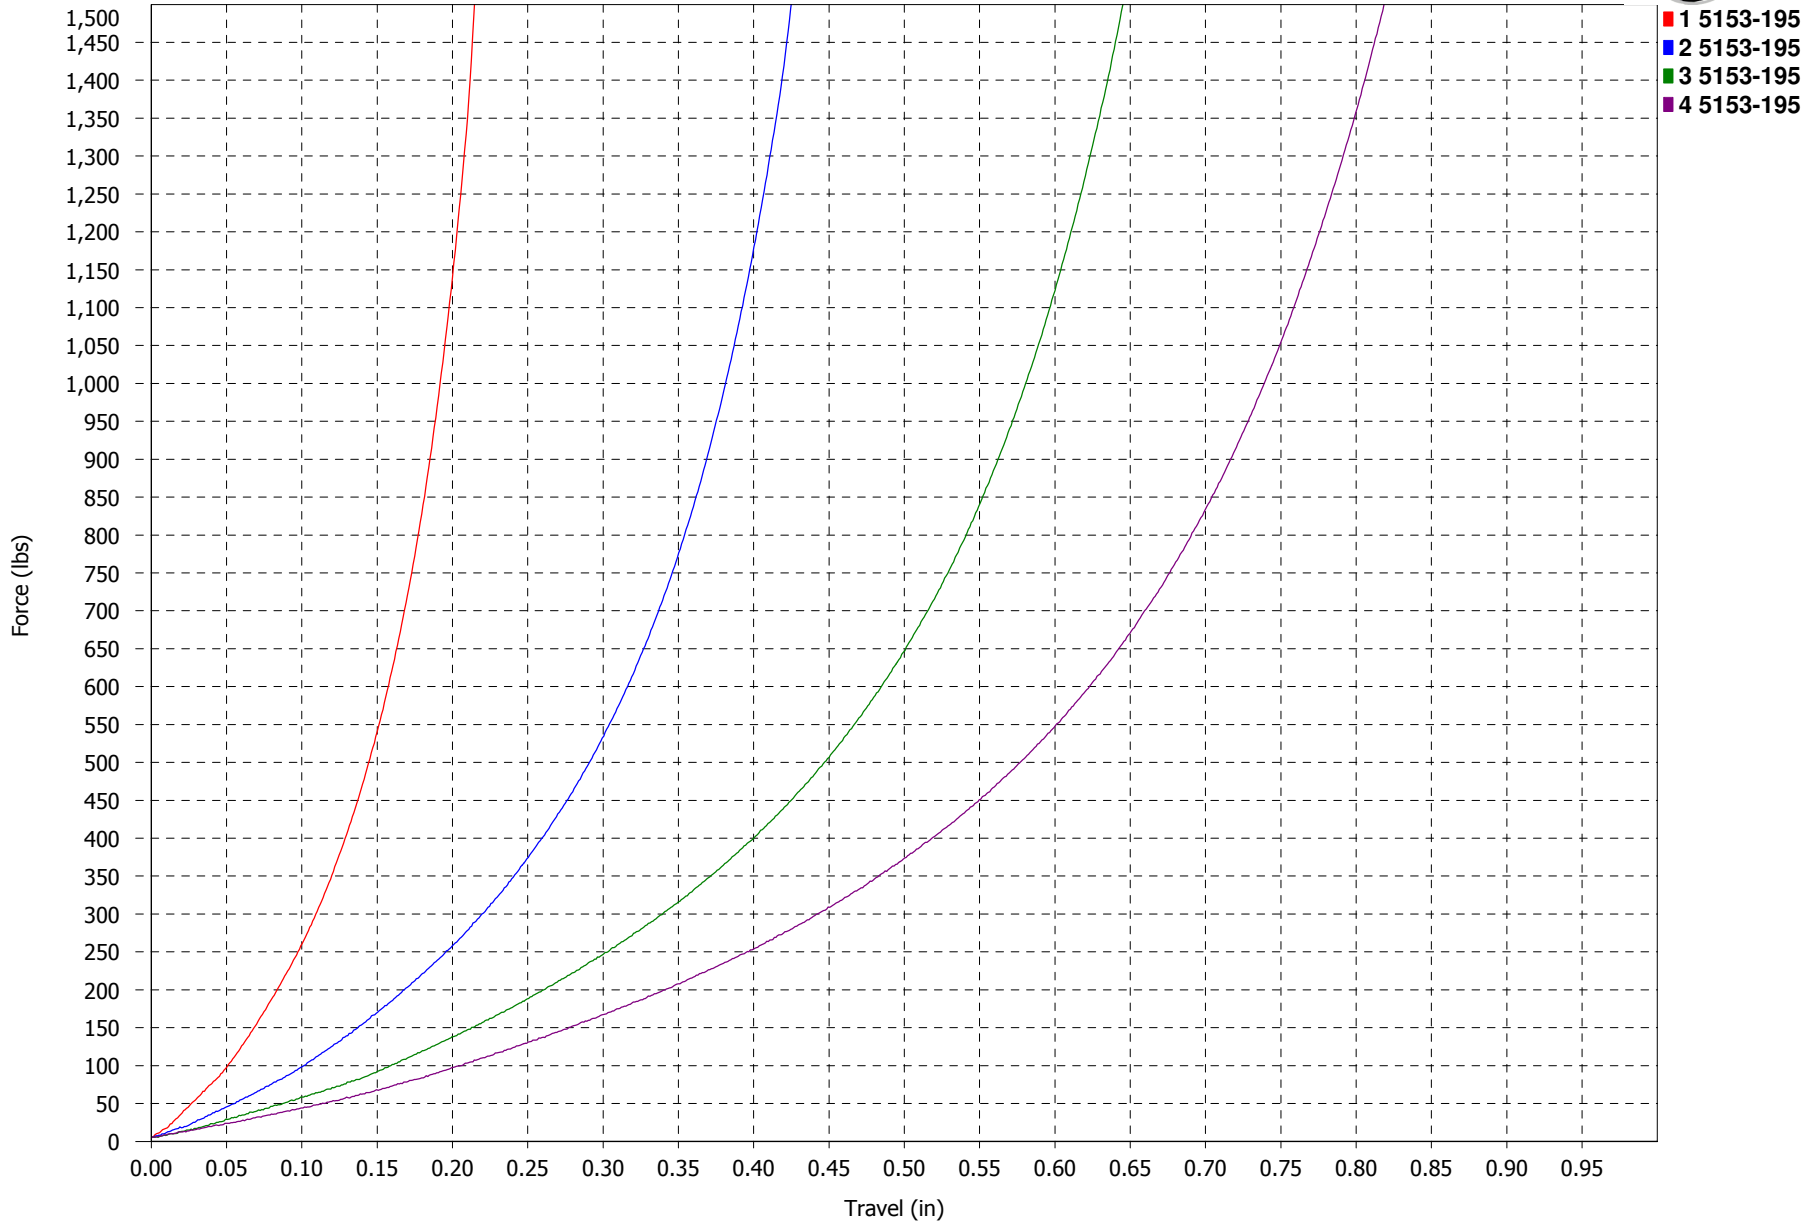

Force vs. Travel

**RSW 1 SERIES APOLLO
80D YELLOW**

Force vs. Travel

**RSW 1 SERIES APOLLO
85D RED**

Force vs. Travel

**RSW 1 SERIES APOLLO
90D BLUE**

Force vs. Travel

**RSW 1 SERIES APOLLO
93D ORANGE**

Force vs. Travel

**RSW 1 SERIES APOLLO
95D BLACK**