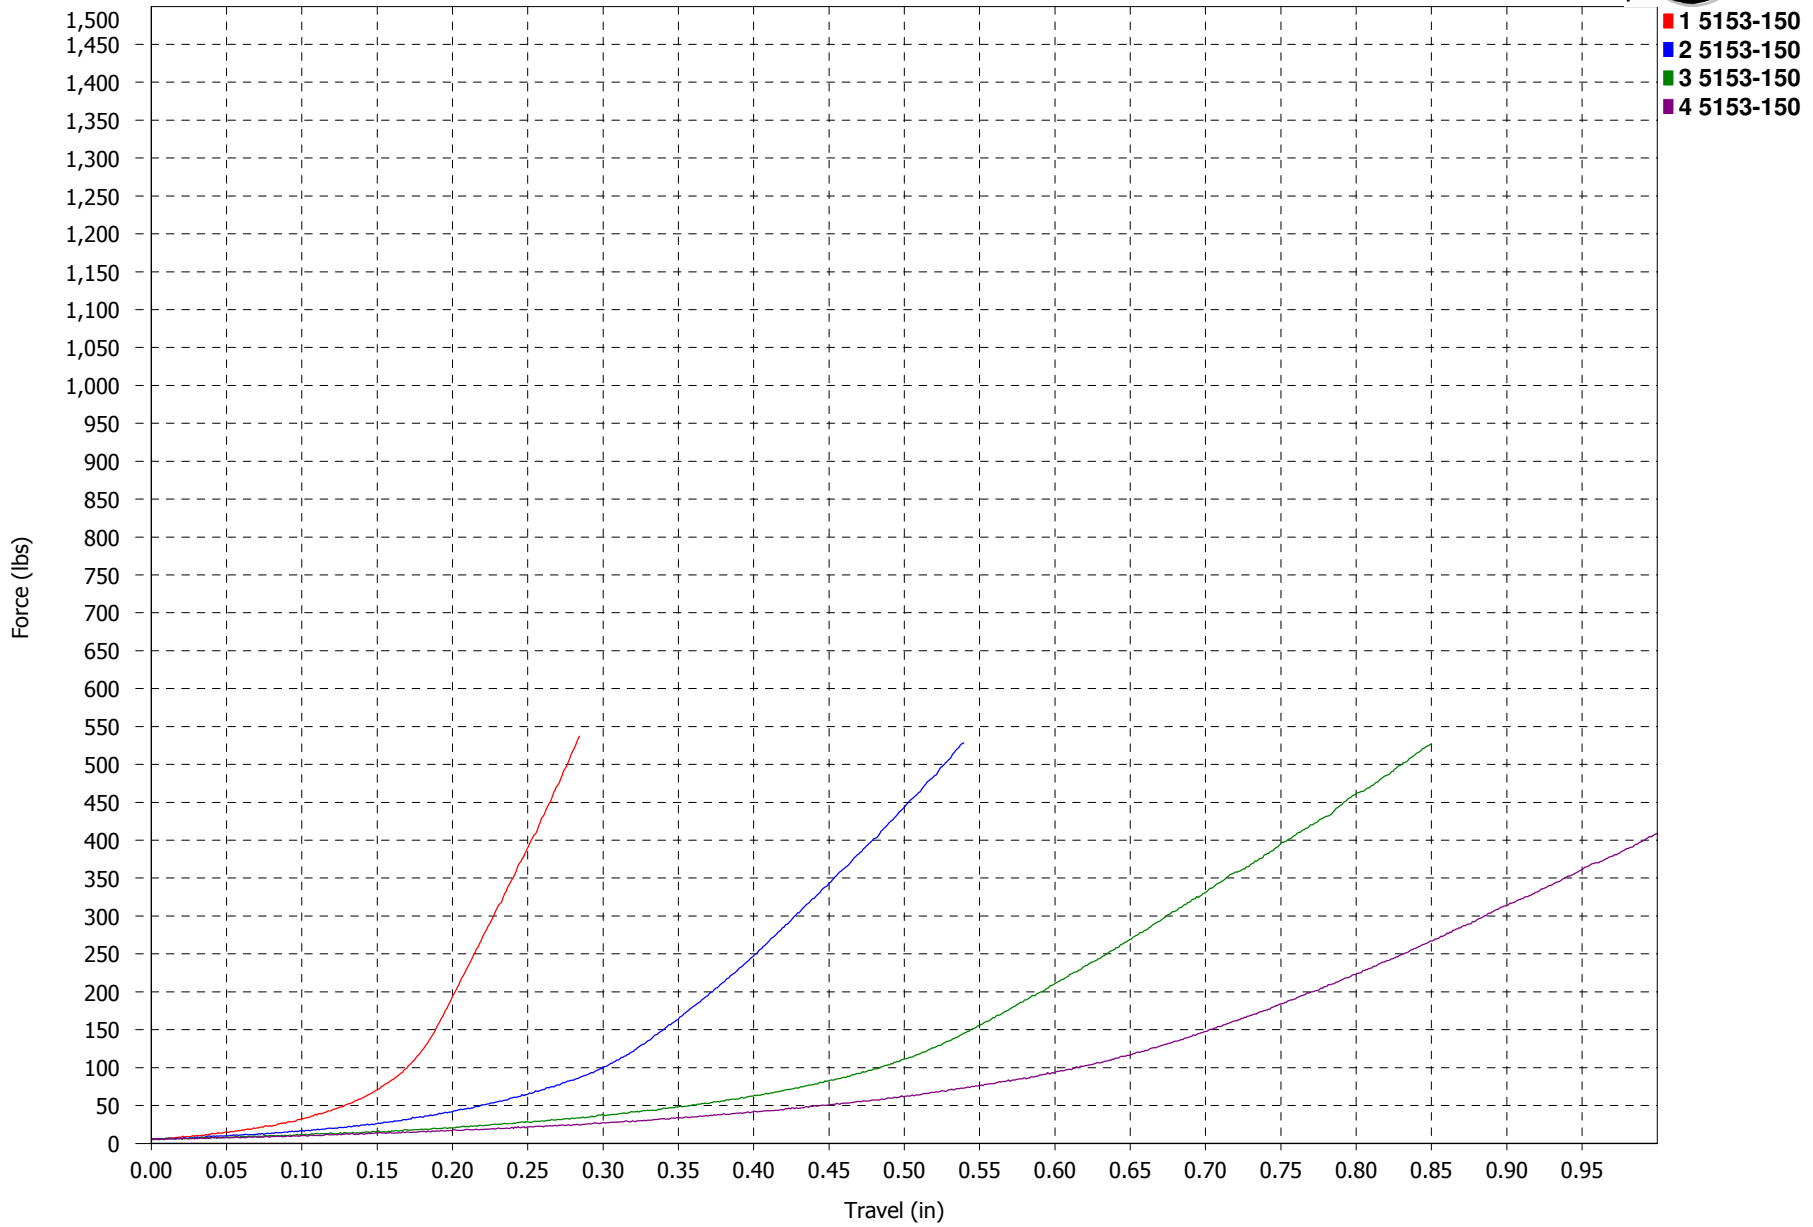

Force vs. Travel

**RSW 1 SERIES APOLLO
40D NATURAL**

Force vs. Travel

**RSW 1 SERIES APOLLO
50D BLACK**

Force vs. Travel

**RSW 1 SERIES APOLLO
60D PURPLE**

Force vs. Travel

**RSW 1 SERIES APOLLO
70D GREEN**

Force vs. Travel

**RSW 1 SERIES APOLLO
80D YELLOW**

Force vs. Travel

**RSW 1 SERIES APOLLO
85D RED**

Force vs. Travel

**RSW 1 SERIES APOLLO
90D BLUE**

Force vs. Travel

**RSW 1 SERIES APOLLO
93D ORANGE**

Force vs. Travel

**RSW 1 SERIES APOLLO
95D BLACK**