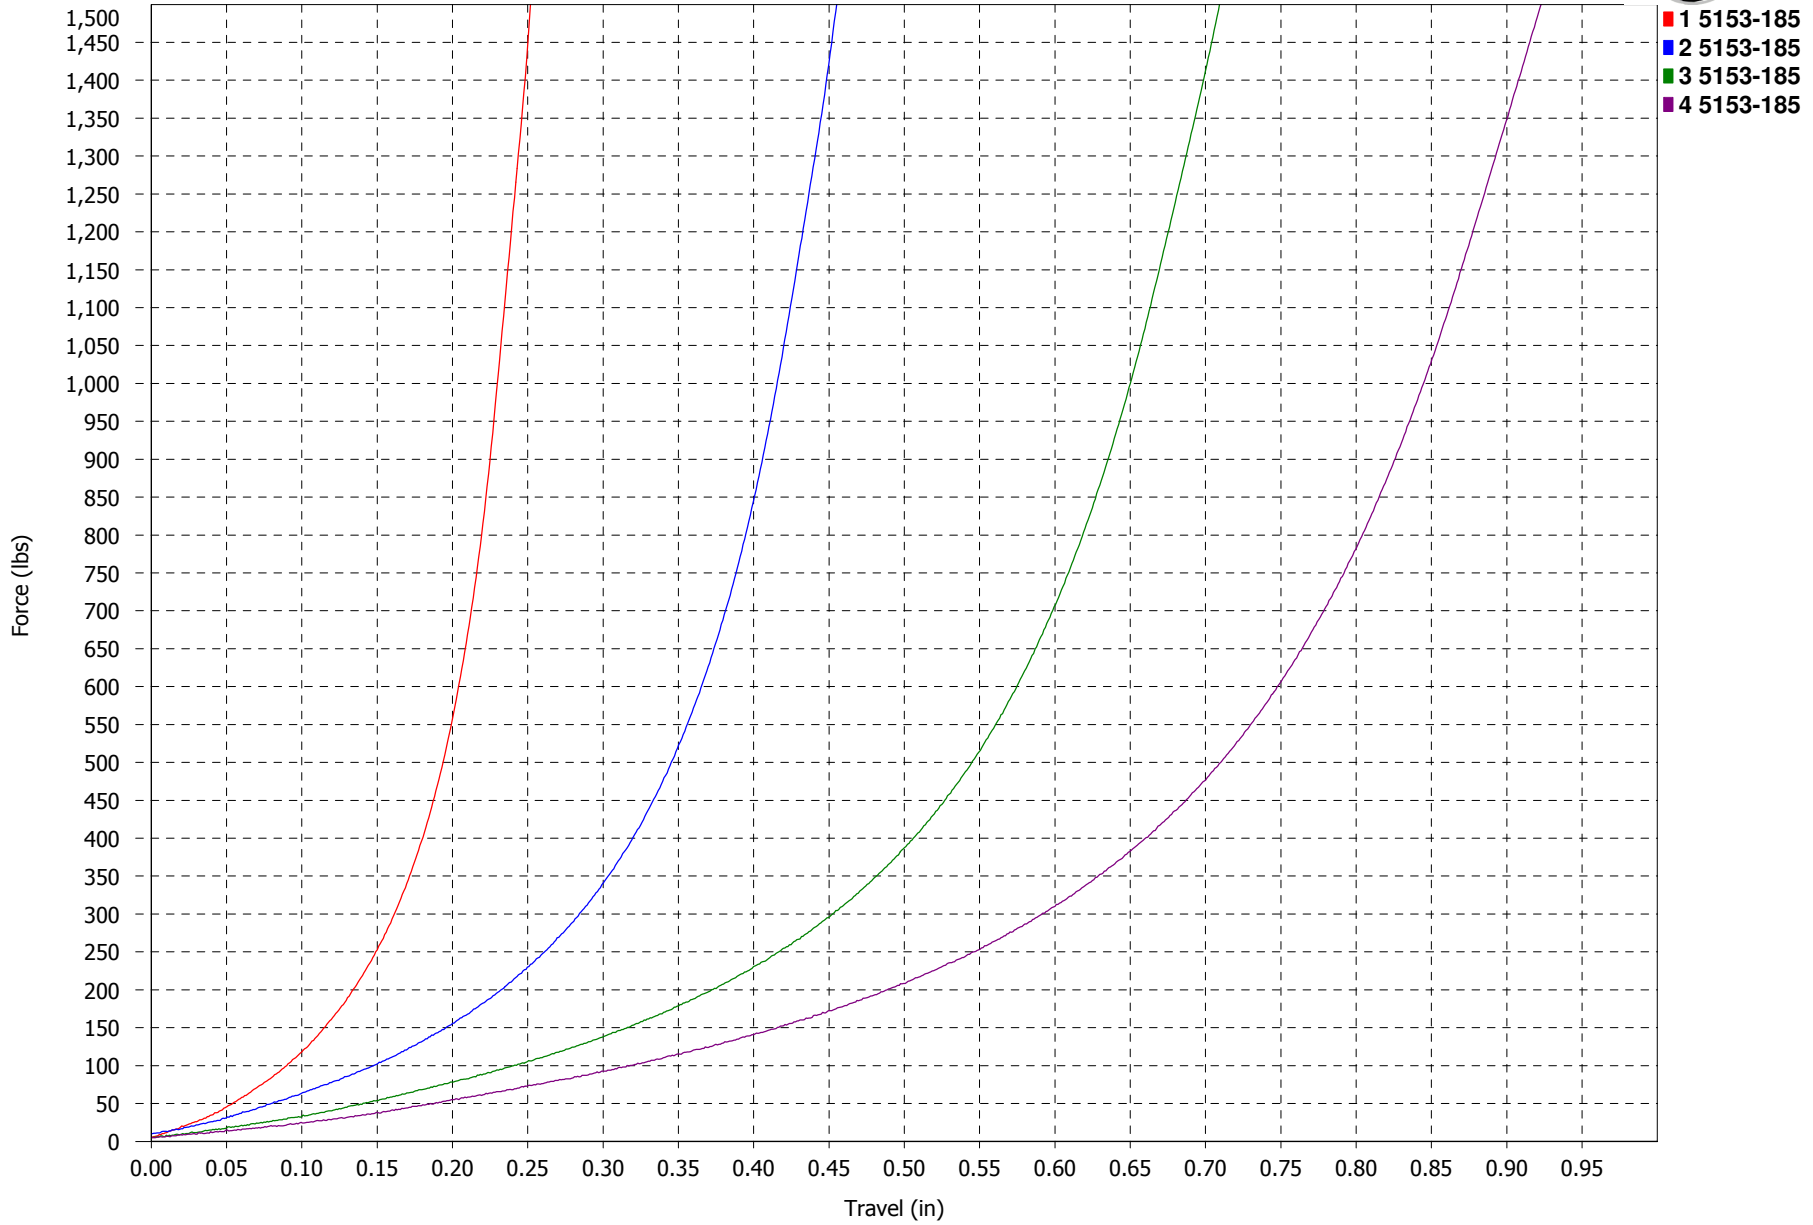

Force vs. Travel

**RSW 1 SERIES APOLLO
40D NATURAL**

Force vs. Travel

**RSW 1 SERIES APOLLO
50D BLACK**

Force vs. Travel

**RSW 1 SERIES APOLLO
60D PURPLE**

Force vs. Travel

**RSW 1 SERIES APOLLO
70D GREEN**

Force vs. Travel

**RSW 1 SERIES APOLLO
80D YELLOW**

Force vs. Travel

**RSW 1 SERIES APOLLO
85D RED**

Force vs. Travel

**RSW 1 SERIES APOLLO
90D BLUE**

Force vs. Travel

**RSW 1 SERIES APOLLO
93D ORANGE**

Force vs. Travel

**RSW 1 SERIES APOLLO
95D BLACK**