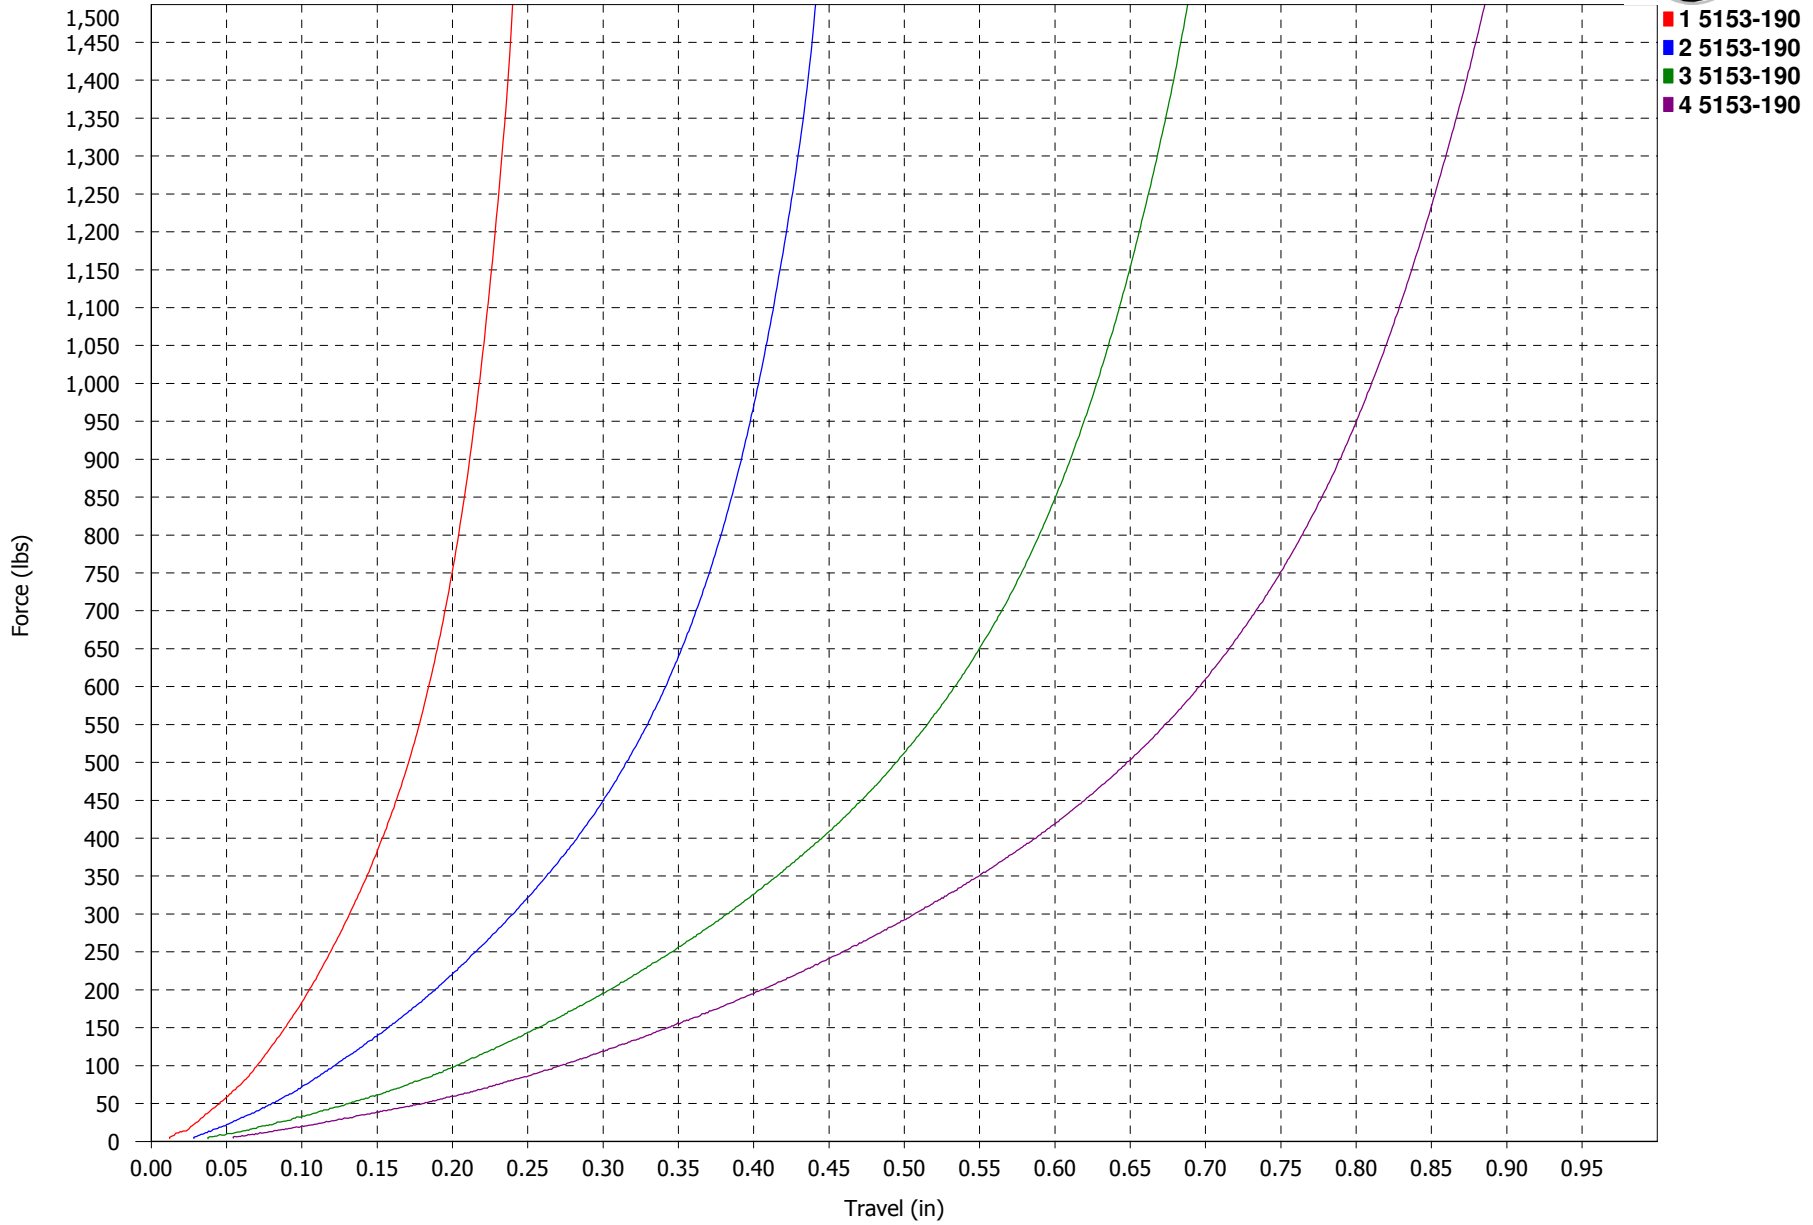

Force vs. Travel

**RSW 1 SERIES APOLLO
80D YELLOW**

Force vs. Travel

**RSW 1 SERIES APOLLO
85D RED**

Force vs. Travel

**RSW 1 SERIES APOLLO
90D BLUE**

Force vs. Travel

**RSW 1 SERIES APOLLO
93D ORANGE**

Force vs. Travel

**RSW 1 SERIES APOLLO
95D BLACK**