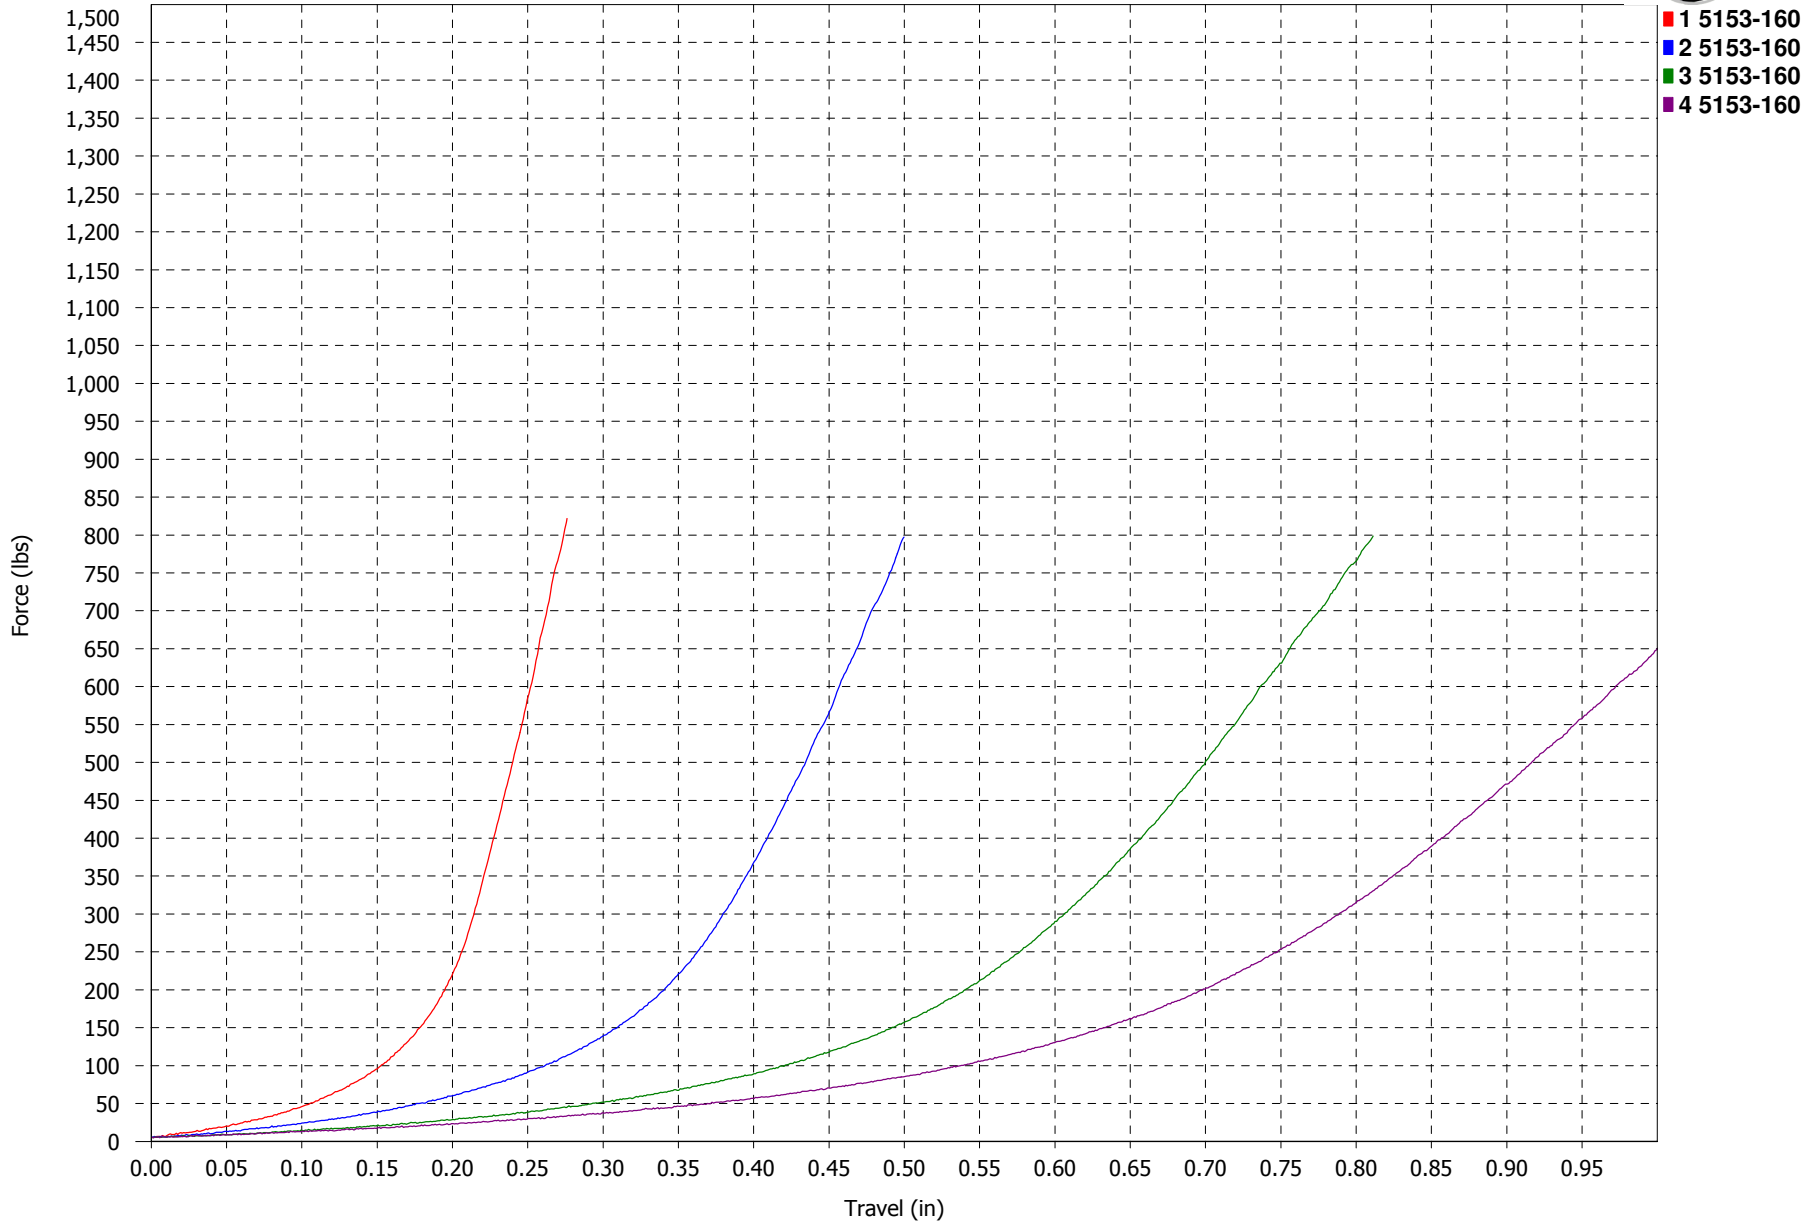

Force vs. Travel

**RSW 1 SERIES APOLLO
40D NATURAL**

Force vs. Travel

**RSW 1 SERIES APOLLO
50D BLACK**

Force vs. Travel

**RSW 1 SERIES APOLLO
60D PURPLE**

Force vs. Travel

**RSW 1 SERIES APOLLO
70D GREEN**

Force vs. Travel

**RSW 1 SERIES APOLLO
80D YELLOW**

Force vs. Travel

**RSW 1 SERIES APOLLO
85D RED**

Force vs. Travel

**RSW 1 SERIES APOLLO
90D BLUE**

Force vs. Travel

**RSW 1 SERIES APOLLO
93D ORANGE**

Force vs. Travel

**RSW 1 SERIES APOLLO
95D BLACK**