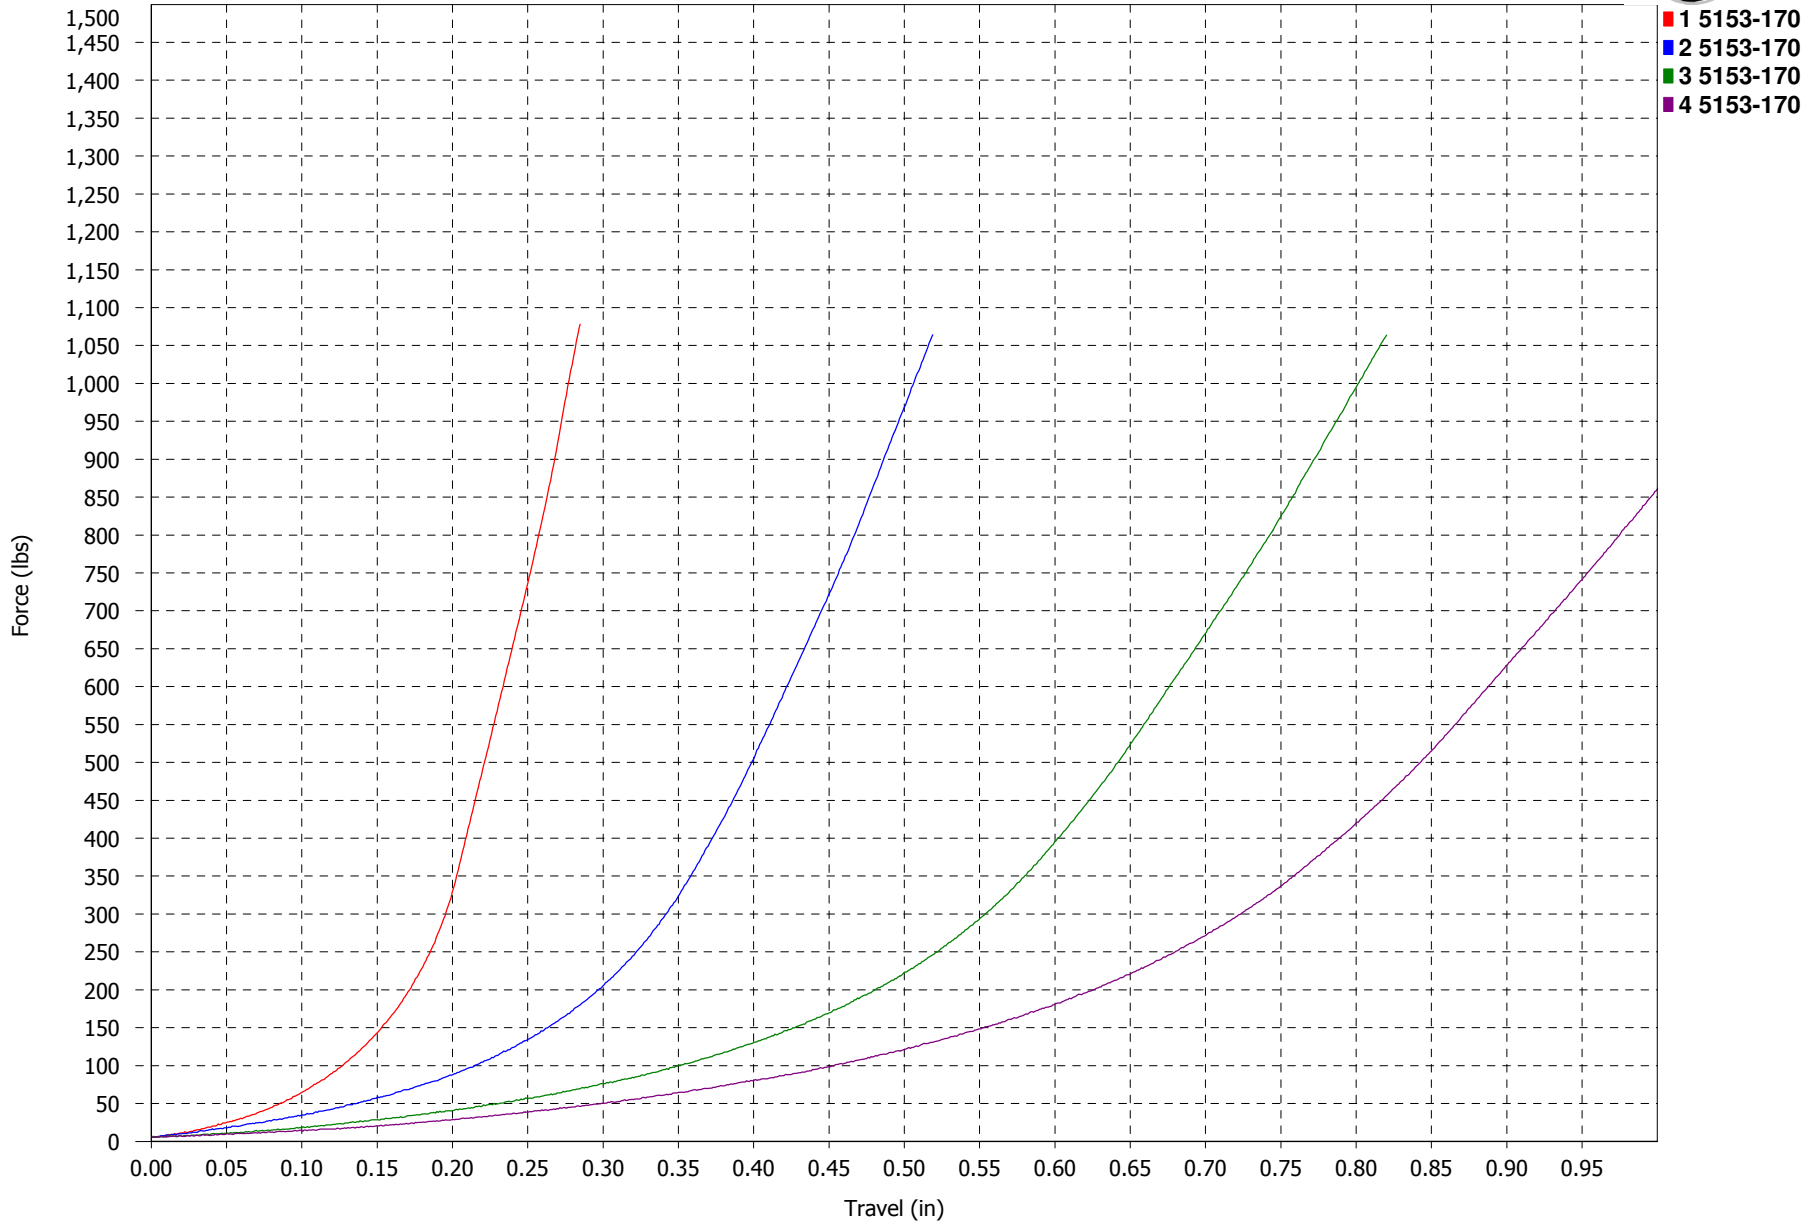

Force vs. Travel

**RSW 1 SERIES APOLLO
40D NATURAL**

Force vs. Travel

**RSW 1 SERIES APOLLO
50D BLACK**

Force vs. Travel

**RSW 1 SERIES APOLLO
60D PURPLE**

Force vs. Travel

**RSW 1 SERIES APOLLO
70D GREEN**

Force vs. Travel

**RSW 1 SERIES APOLLO
80D YELLOW**

Force vs. Travel

**RSW 1 SERIES APOLLO
85D RED**

Force vs. Travel

**RSW 1 SERIES APOLLO
90D BLUE**

Force vs. Travel

**RSW 1 SERIES APOLLO
93D ORANGE**

Force vs. Travel

**RSW 1 SERIES APOLLO
95D BLACK**