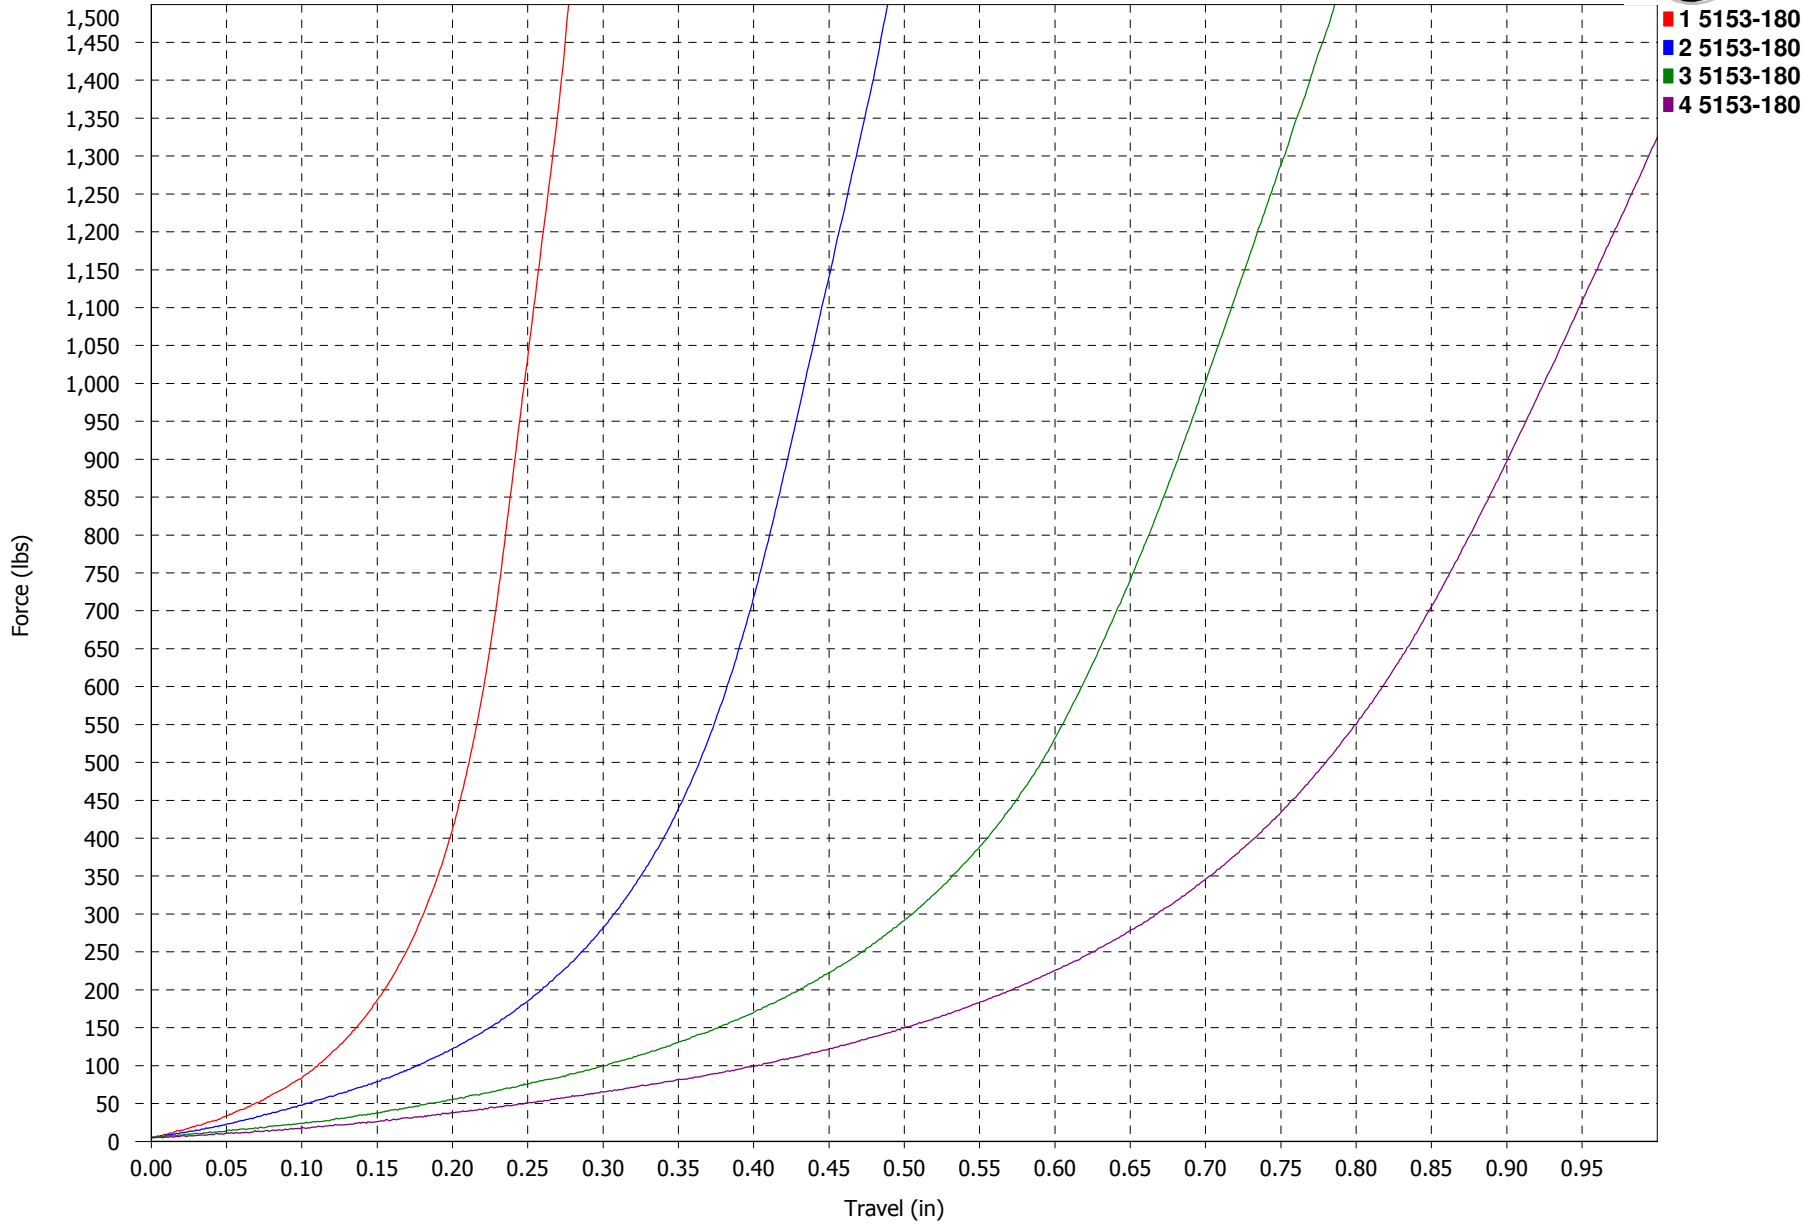

Force vs. Travel

**RSW 1 SERIES APOLLO
40D NATURAL**

Force vs. Travel

**RSW 1 SERIES APOLLO
50D BLACK**

Force vs. Travel

**RSW 1 SERIES APOLLO
60D PURPLE**

Force vs. Travel

**RSW 1 SERIES APOLLO
70D GREEN**

Force vs. Travel

**RSW 1 SERIES APOLLO
80D YELLOW**

Force vs. Travel

**RSW 1 SERIES APOLLO
85D RED**

Force vs. Travel

**RSW 1 SERIES APOLLO
90D BLUE**

Force vs. Travel

**RSW 1 SERIES APOLLO
93D ORANGE**

Force vs. Travel

**RSW 1 SERIES APOLLO
95D BLACK**