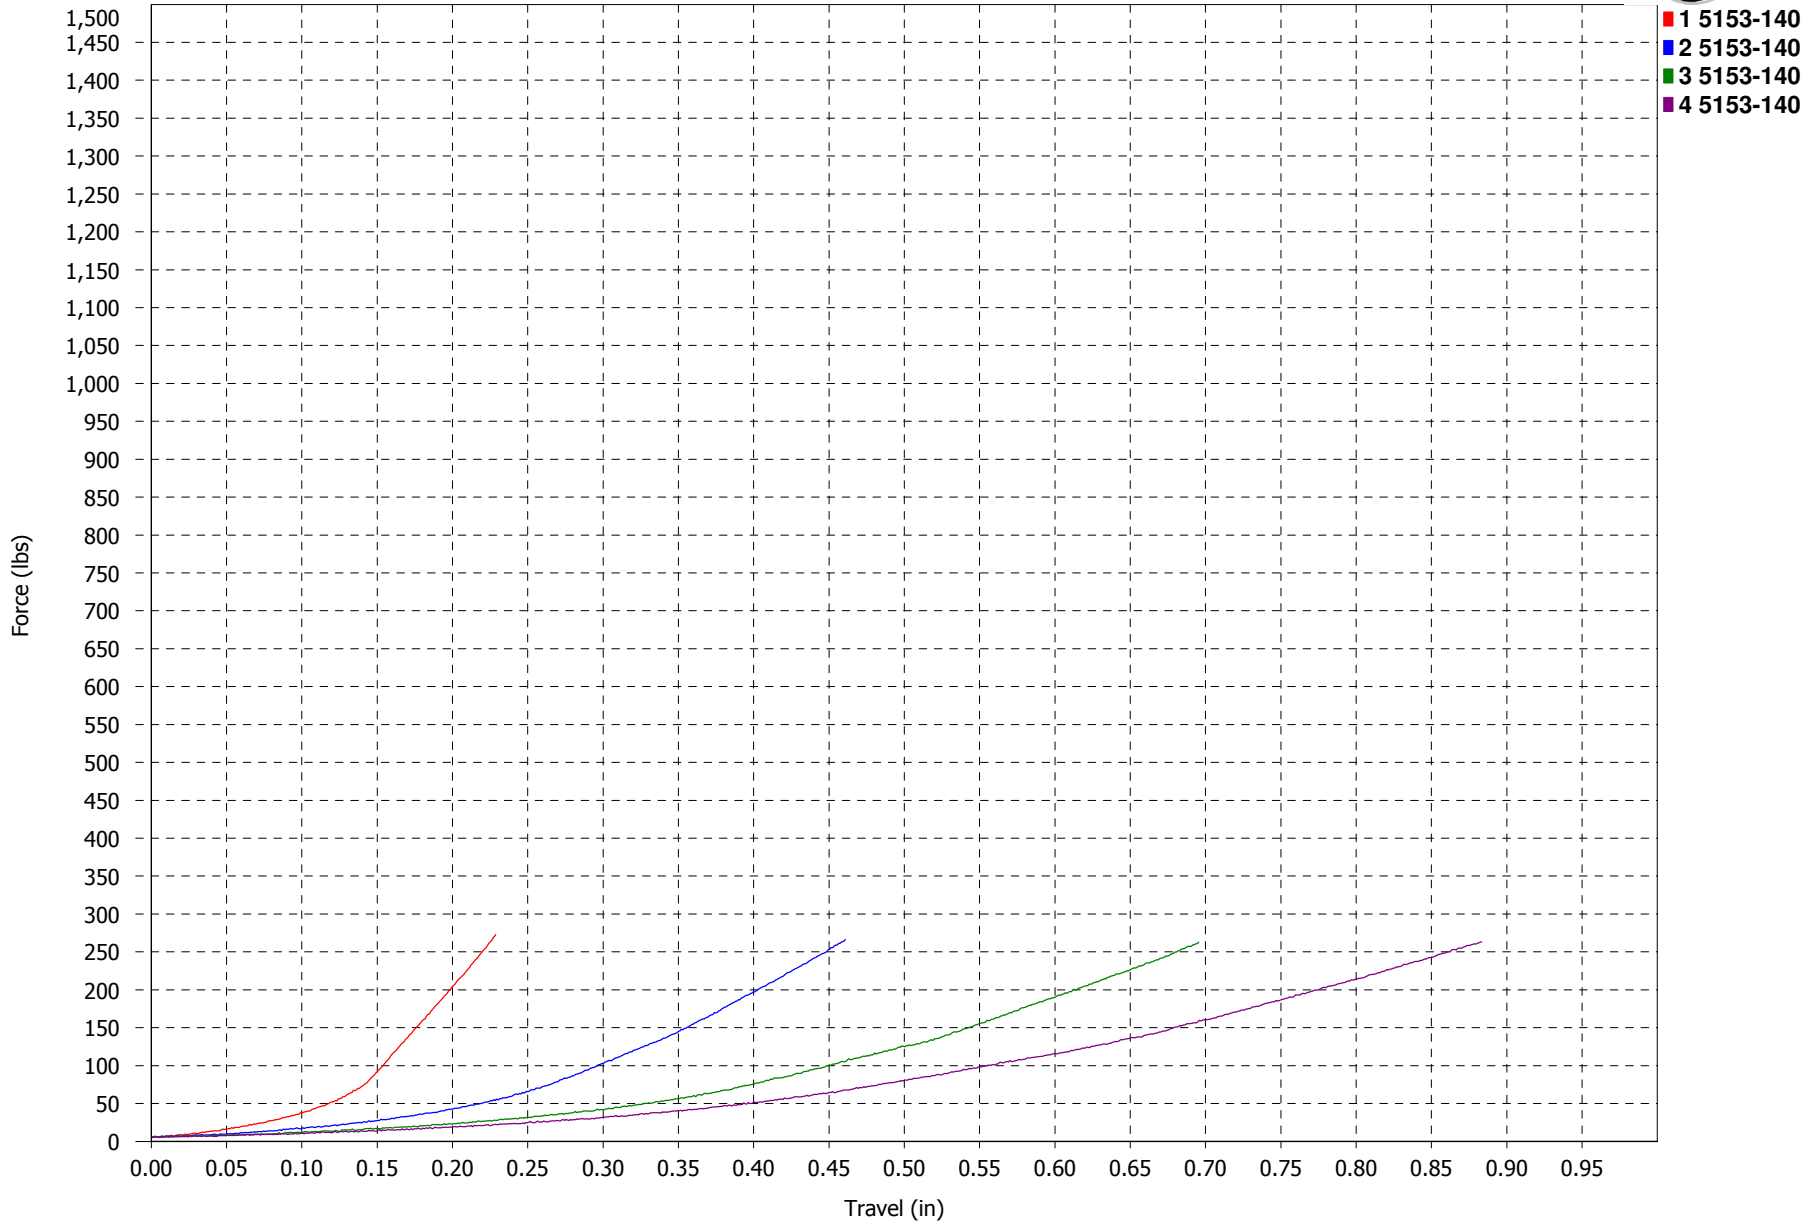

Force vs. Travel

**RSW 1 SERIES APOLLO
40D NATURAL**

Force vs. Travel

**RSW 1 SERIES APOLLO
50D BLACK**

Force vs. Travel

**RSW 1 SERIES APOLLO
60D PURPLE**

Force vs. Travel

**RSW 1 SERIES APOLLO
70D GREEN**

Force vs. Travel

**RSW 1 SERIES APOLLO
80D YELLOW**

Force vs. Travel

**RSW 1 SERIES APOLLO
85D RED**

Force vs. Travel

**RSW 1 SERIES APOLLO
90D BLUE**

Force vs. Travel

**RSW 1 SERIES APOLLO
93D ORANGE**

Force vs. Travel

**RSW 1 SERIES APOLLO
95D BLACK**