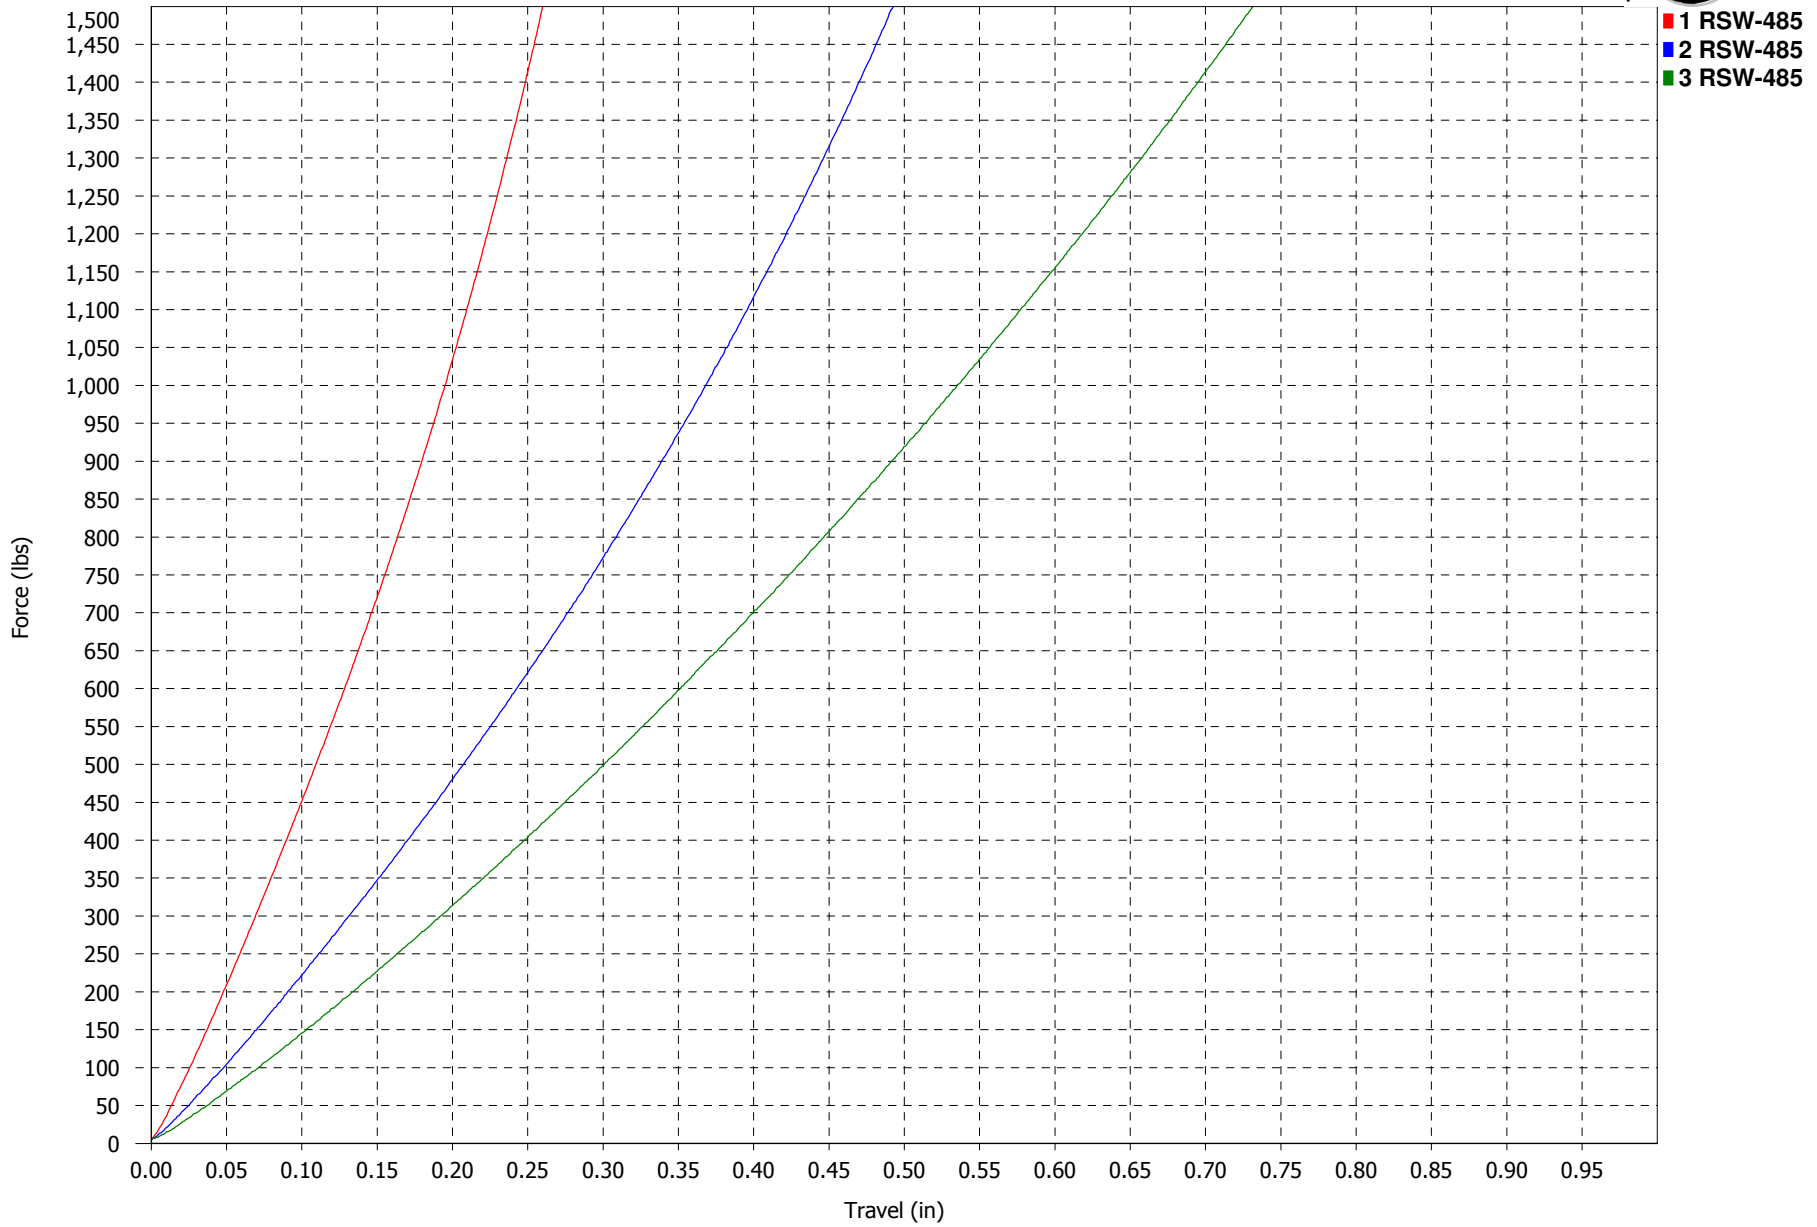

Force vs. Travel

**RSW 4 SERIES
40D NATURAL**

Force vs. Travel

**RSW 4 SERIES
50D BLACK**

Force vs. Travel

**RSW 4 SERIES
60D PURPLE**

Force vs. Travel

**RSW 4 SERIES
70D GREEN**

Force vs. Travel

**RSW 4 SERIES
80D YELLOW**

Force vs. Travel

**RSW 4 SERIES
85D RED**

Force vs. Travel

**RSW 4 SERIES
90D BLUE**

Force vs. Travel

**RSW 4 SERIES
93D ORANGE**

Force vs. Travel

RSW 4 SERIES
95D BLACK