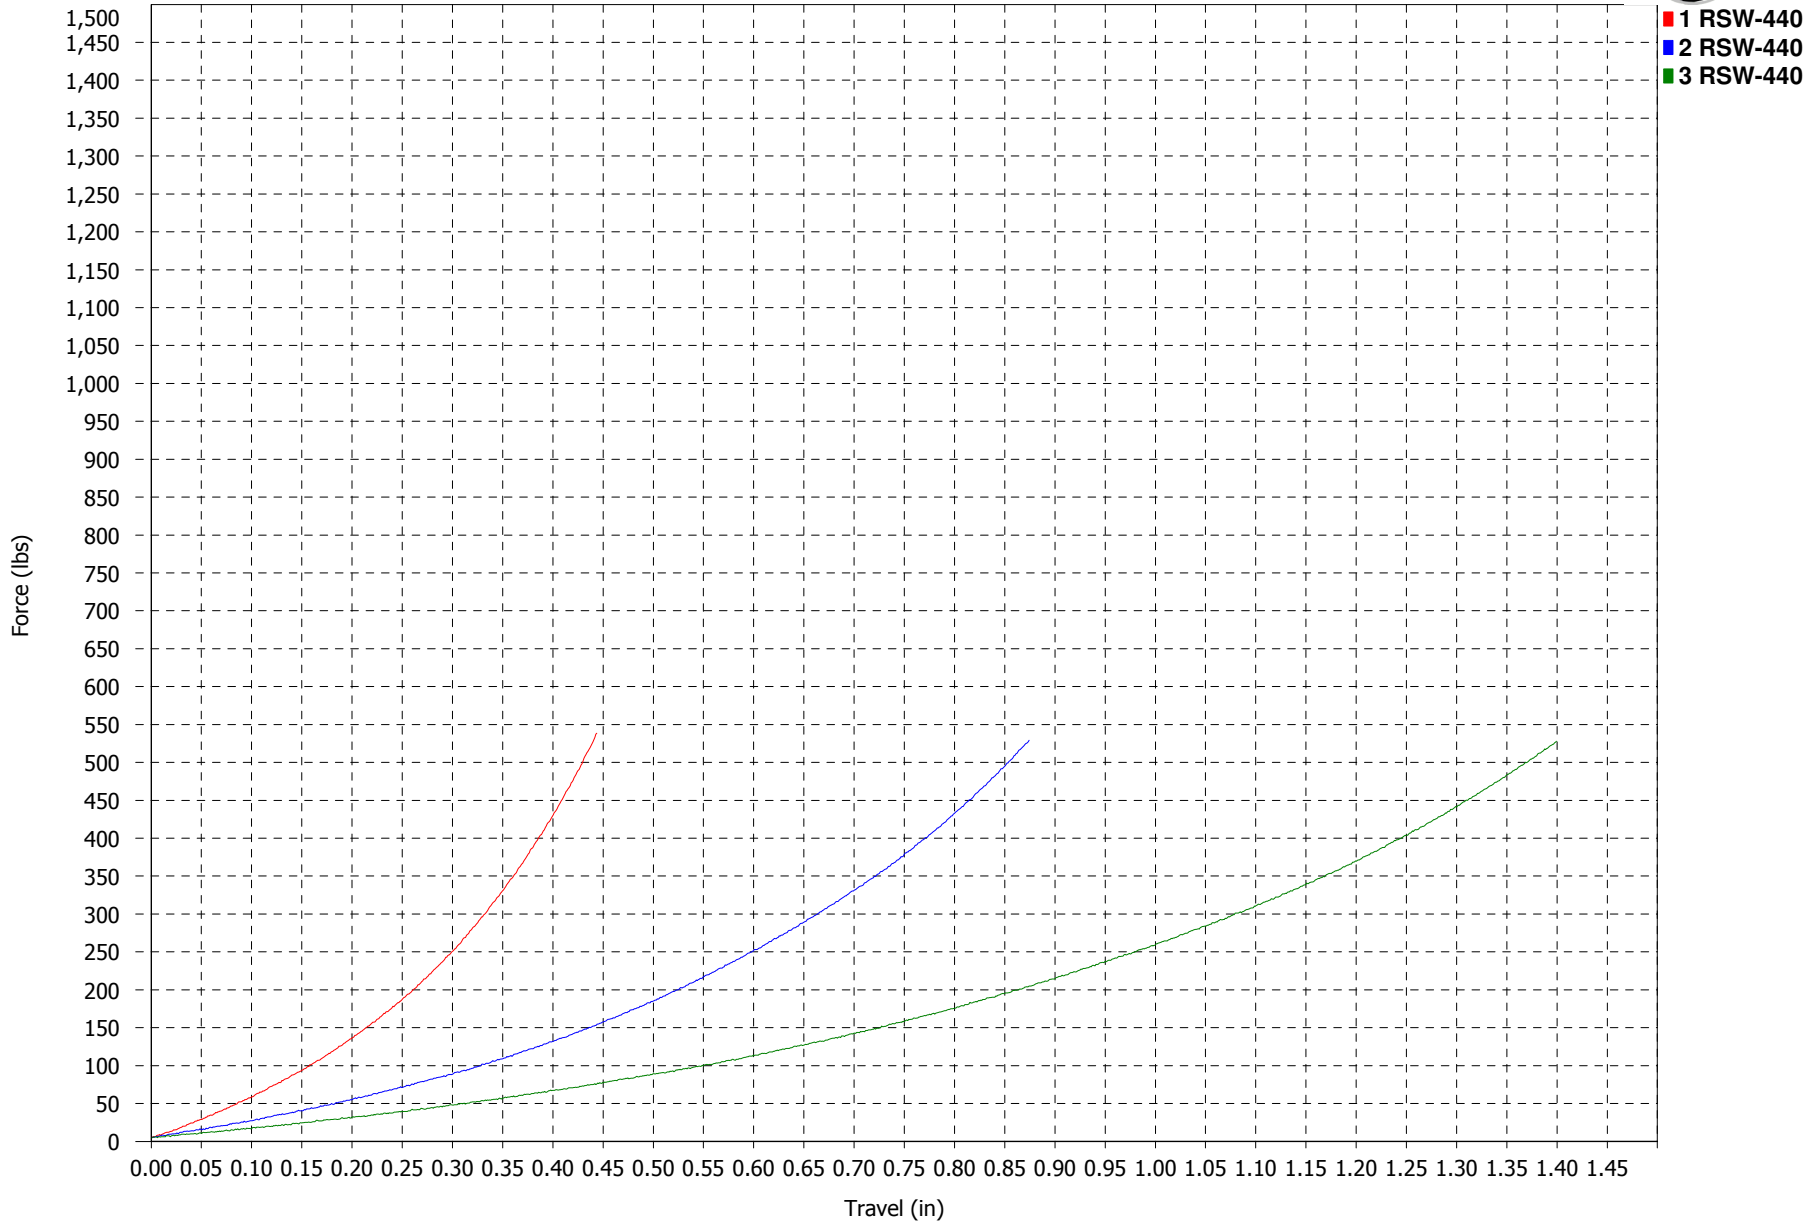

Force vs. Travel

**RSW 4 SERIES
40D NATURAL**

Force vs. Travel

**RSW 4 SERIES
50D BLACK**

Force vs. Travel

**RSW 4 SERIES
60D PURPLE**

Force vs. Travel

**RSW 4 SERIES
70D GREEN**

Force vs. Travel

**RSW 4 SERIES
80D YELLOW**

Force vs. Travel

**RSW 4 SERIES
85D RED**

Force vs. Travel

**RSW 4 SERIES
90D BLUE**

Force vs. Travel

**RSW 4 SERIES
93D ORANGE**

Force vs. Travel

RSW 4 SERIES
95D BLACK