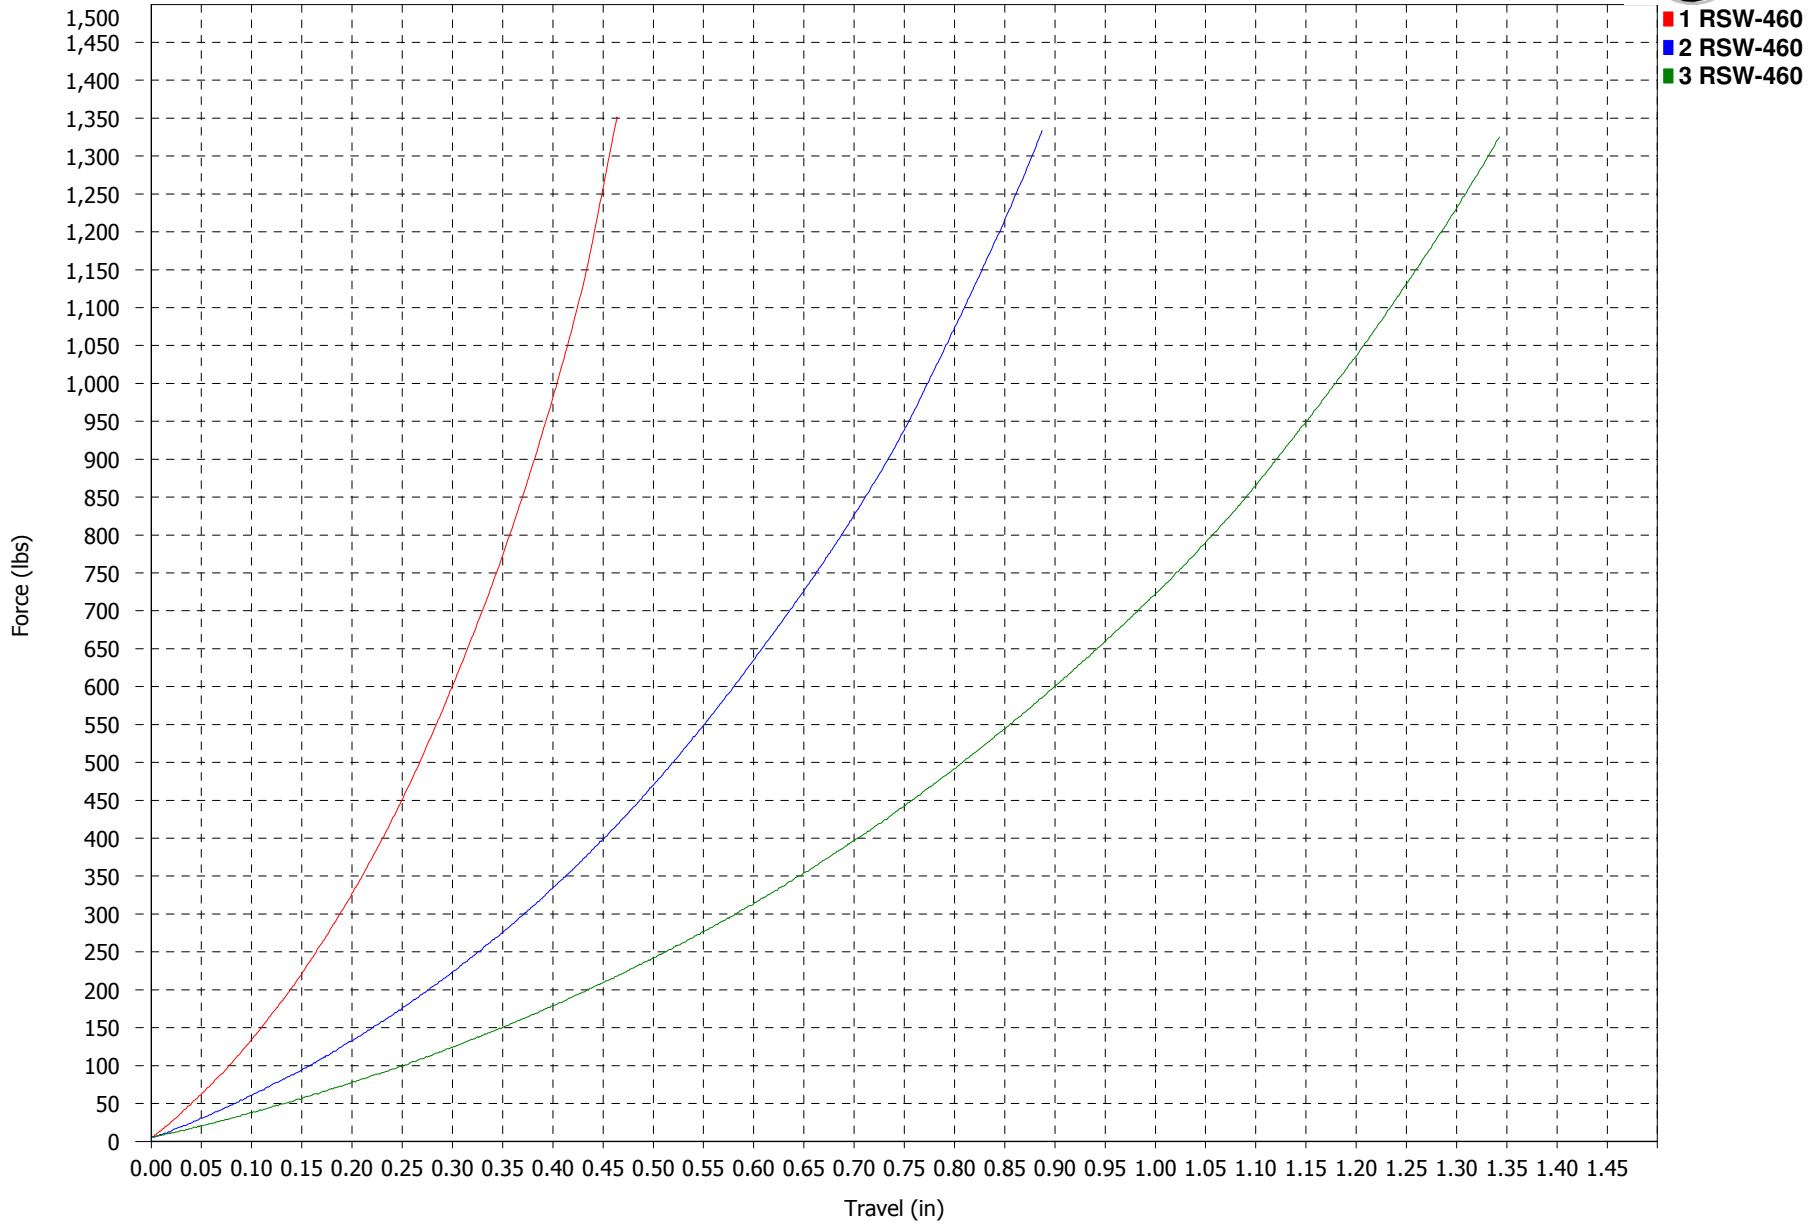

Force vs. Travel

**RSW 4 SERIES
40D NATURAL**

Force vs. Travel

**RSW 4 SERIES
50D BLACK**

Force vs. Travel

**RSW 4 SERIES
60D PURPLE**

Force vs. Travel

**RSW 4 SERIES
70D GREEN**

Force vs. Travel

**RSW 4 SERIES
80D YELLOW**

Force vs. Travel

**RSW 4 SERIES
85D RED**

Force vs. Travel

**RSW 4 SERIES
90D BLUE**

Force vs. Travel

**RSW 4 SERIES
93D ORANGE**

Force vs. Travel

RSW 4 SERIES
95D BLACK