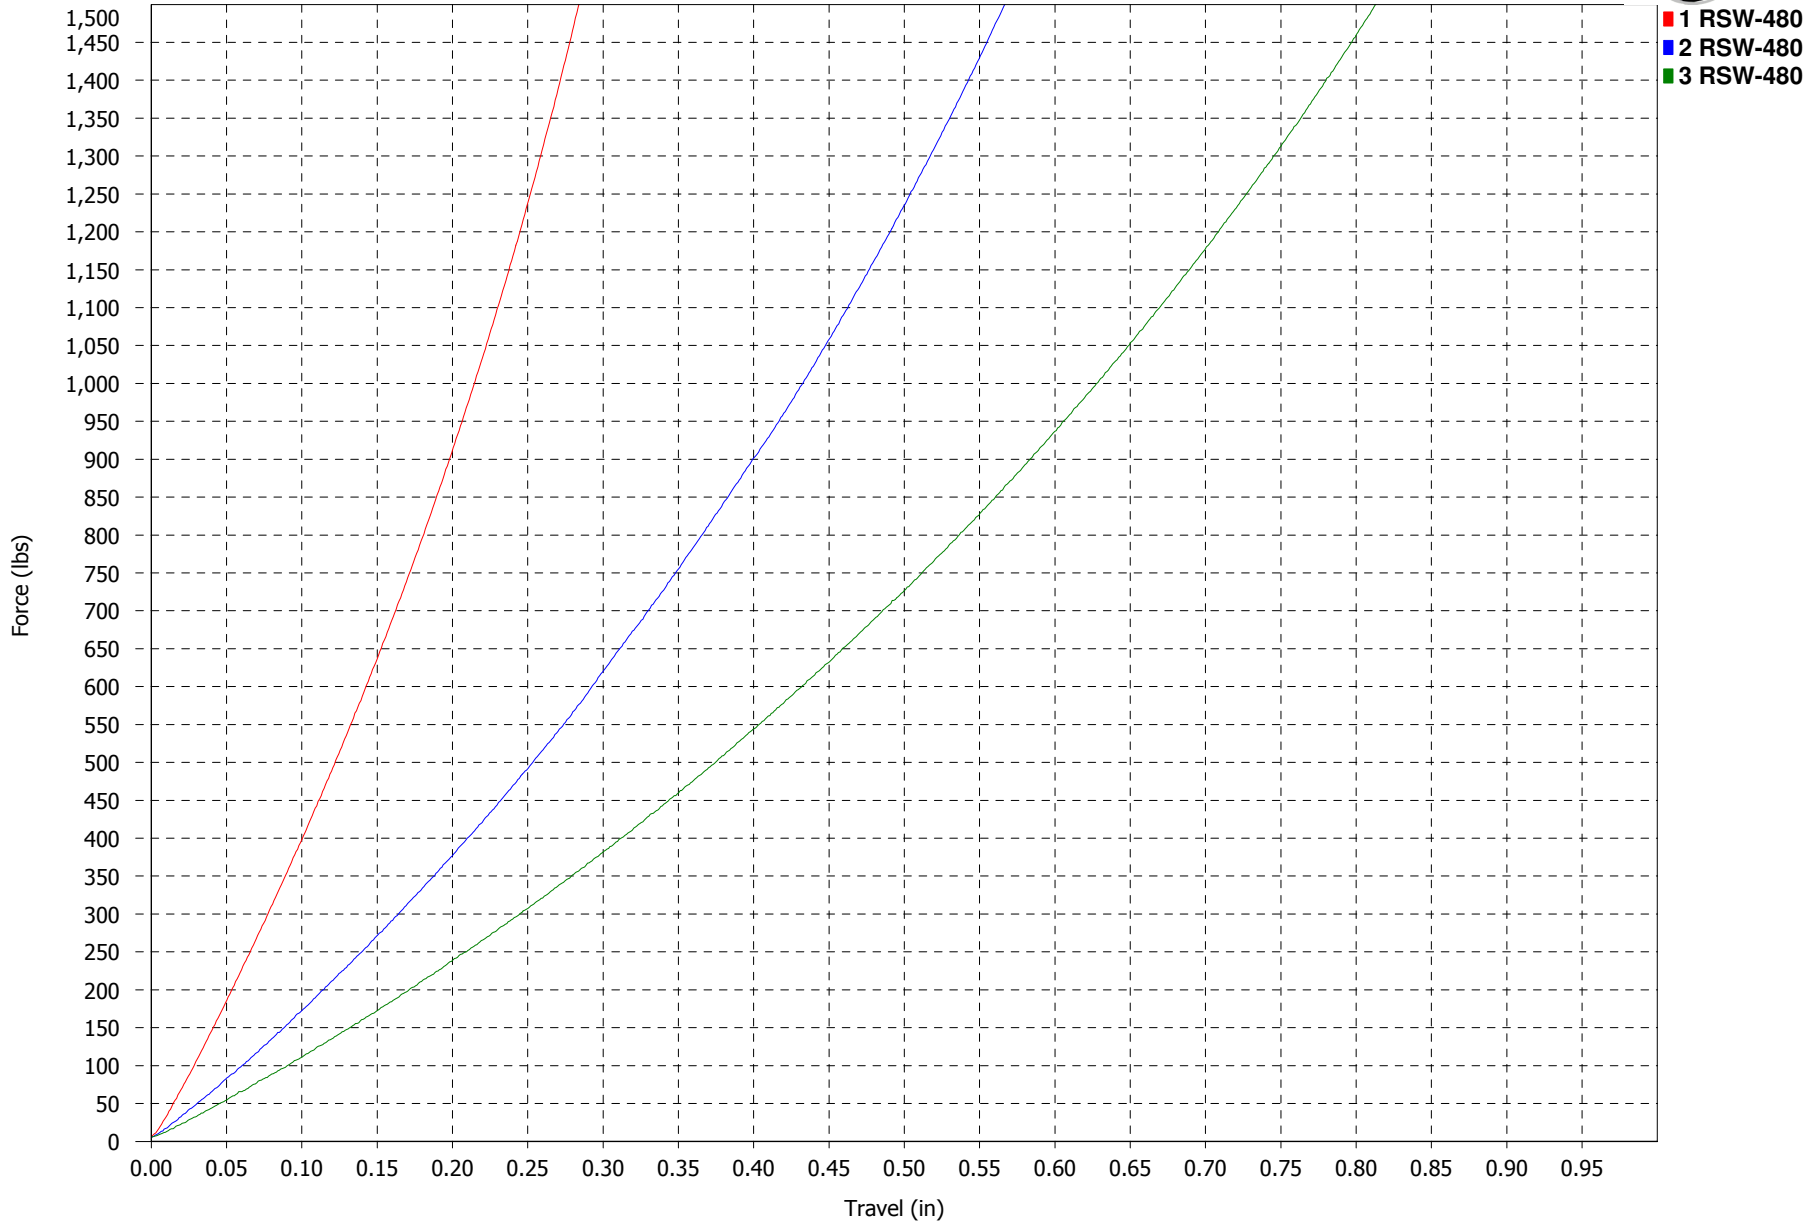

Force vs. Travel

**RSW 4 SERIES
40D NATURAL**

Force vs. Travel

**RSW 4 SERIES
50D BLACK**

Force vs. Travel

**RSW 4 SERIES
60D PURPLE**

Force vs. Travel

**RSW 4 SERIES
70D GREEN**

Force vs. Travel

**RSW 4 SERIES
80D YELLOW**

Force vs. Travel

**RSW 4 SERIES
85D RED**

Force vs. Travel

**RSW 4 SERIES
90D BLUE**

Force vs. Travel

**RSW 4 SERIES
93D ORANGE**

Force vs. Travel

RSW 4 SERIES
95D BLACK