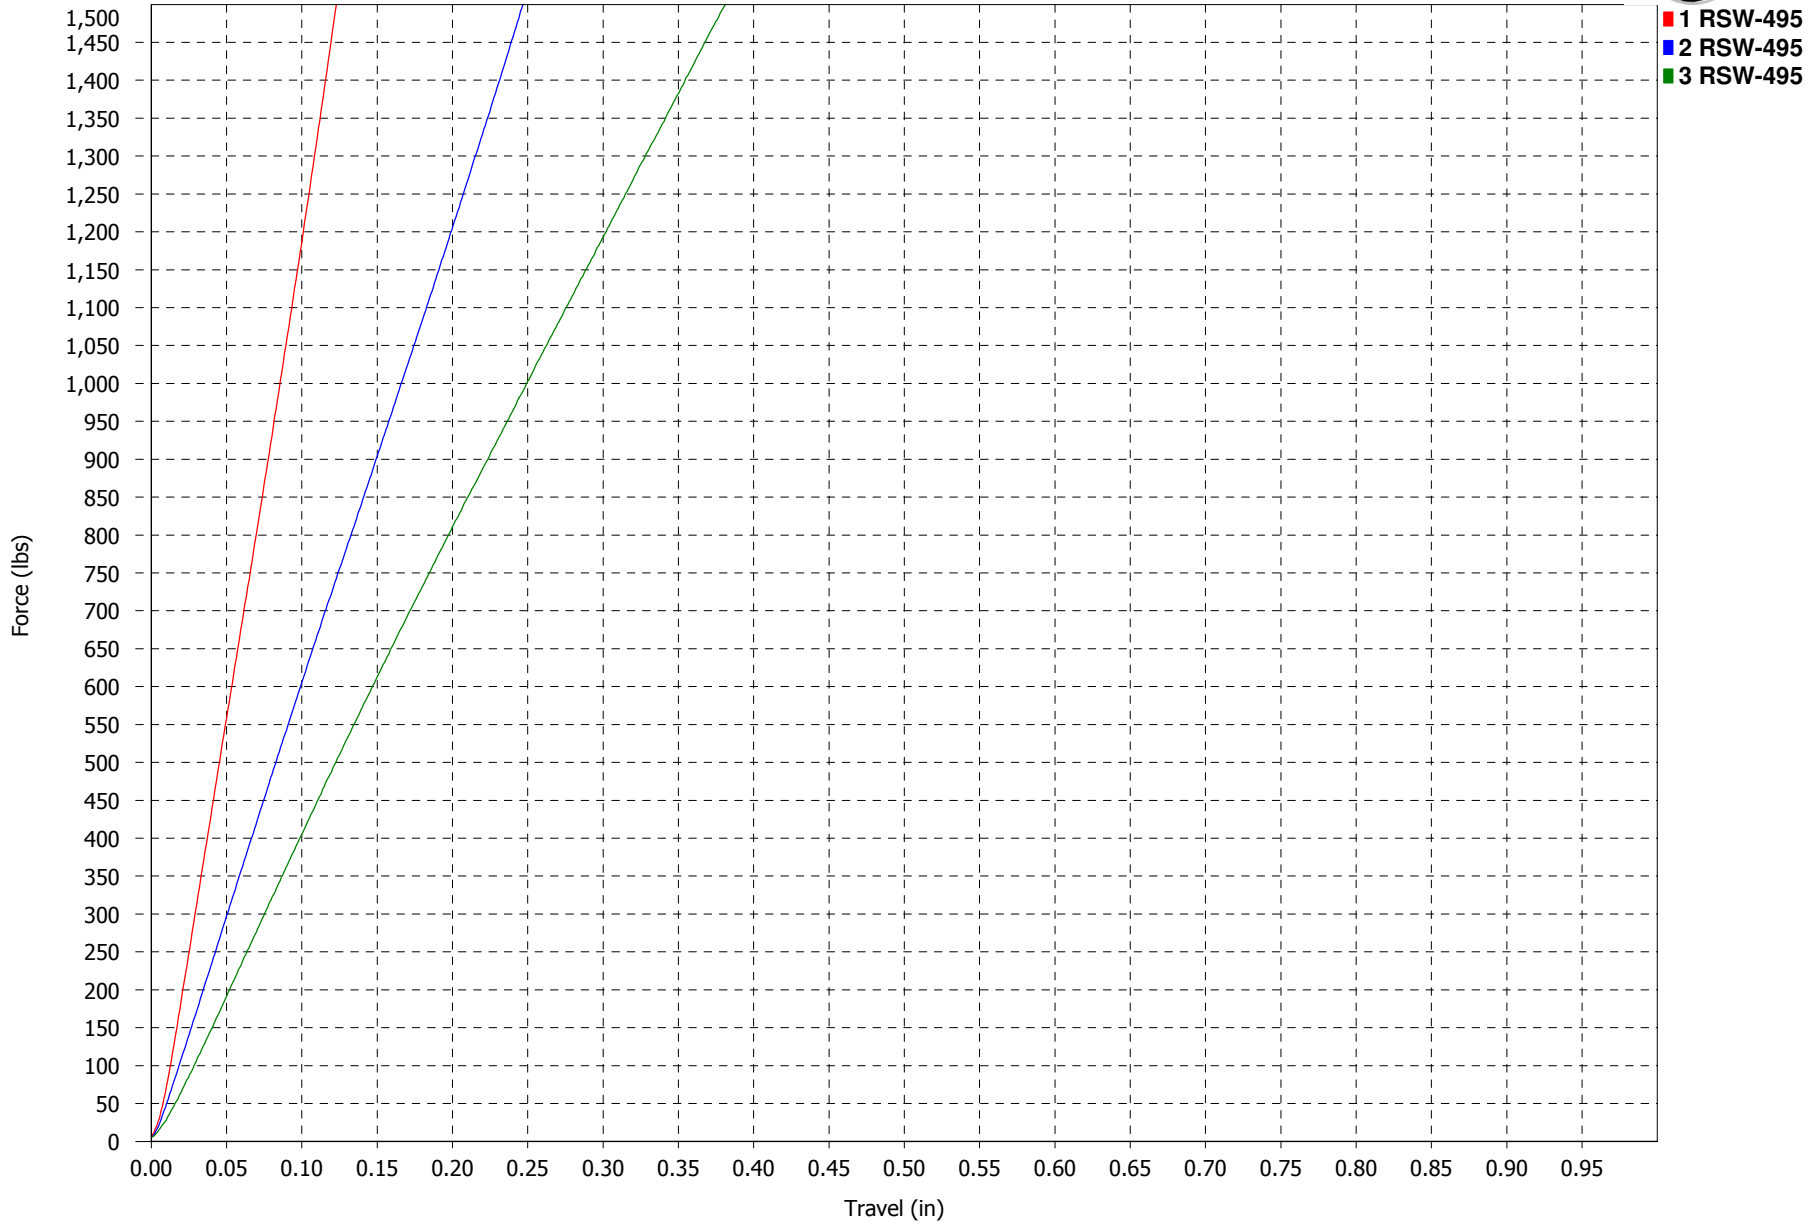

Force vs. Travel

**RSW 4 SERIES
40D NATURAL**

Force vs. Travel

**RSW 4 SERIES
50D BLACK**

Force vs. Travel

**RSW 4 SERIES
60D PURPLE**

Force vs. Travel

**RSW 4 SERIES
70D GREEN**

Force vs. Travel

**RSW 4 SERIES
80D YELLOW**

Force vs. Travel

**RSW 4 SERIES
85D RED**

Force vs. Travel

**RSW 4 SERIES
90D BLUE**

Force vs. Travel

**RSW 4 SERIES
93D ORANGE**

Force vs. Travel

RSW 4 SERIES
95D BLACK