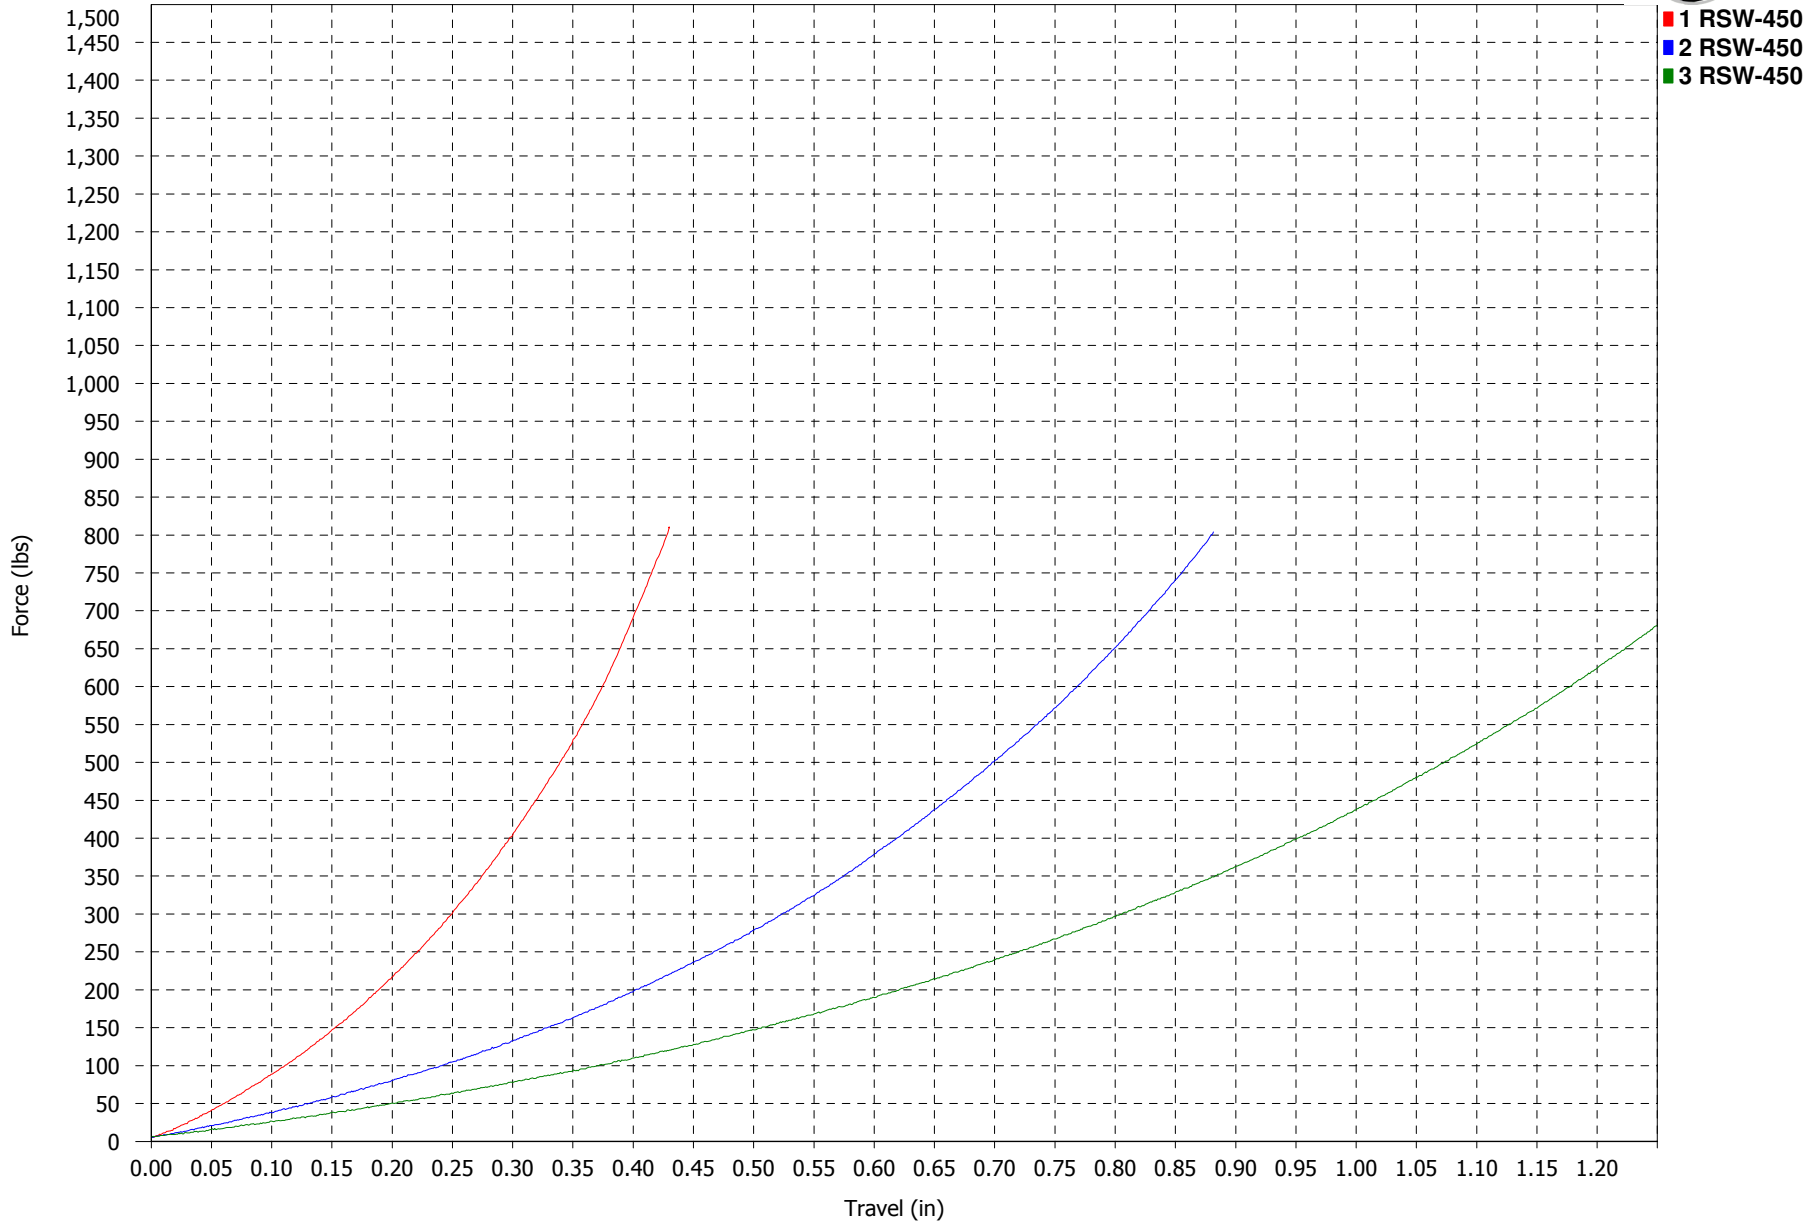

Force vs. Travel

**RSW 4 SERIES
40D NATURAL**

Force vs. Travel

**RSW 4 SERIES
50D BLACK**

Force vs. Travel

**RSW 4 SERIES
60D PURPLE**

Force vs. Travel

**RSW 4 SERIES
70D GREEN**

Force vs. Travel

**RSW 4 SERIES
80D YELLOW**

Force vs. Travel

**RSW 4 SERIES
85D RED**

Force vs. Travel

**RSW 4 SERIES
90D BLUE**

Force vs. Travel

**RSW 4 SERIES
93D ORANGE**

Force vs. Travel

RSW 4 SERIES
95D BLACK