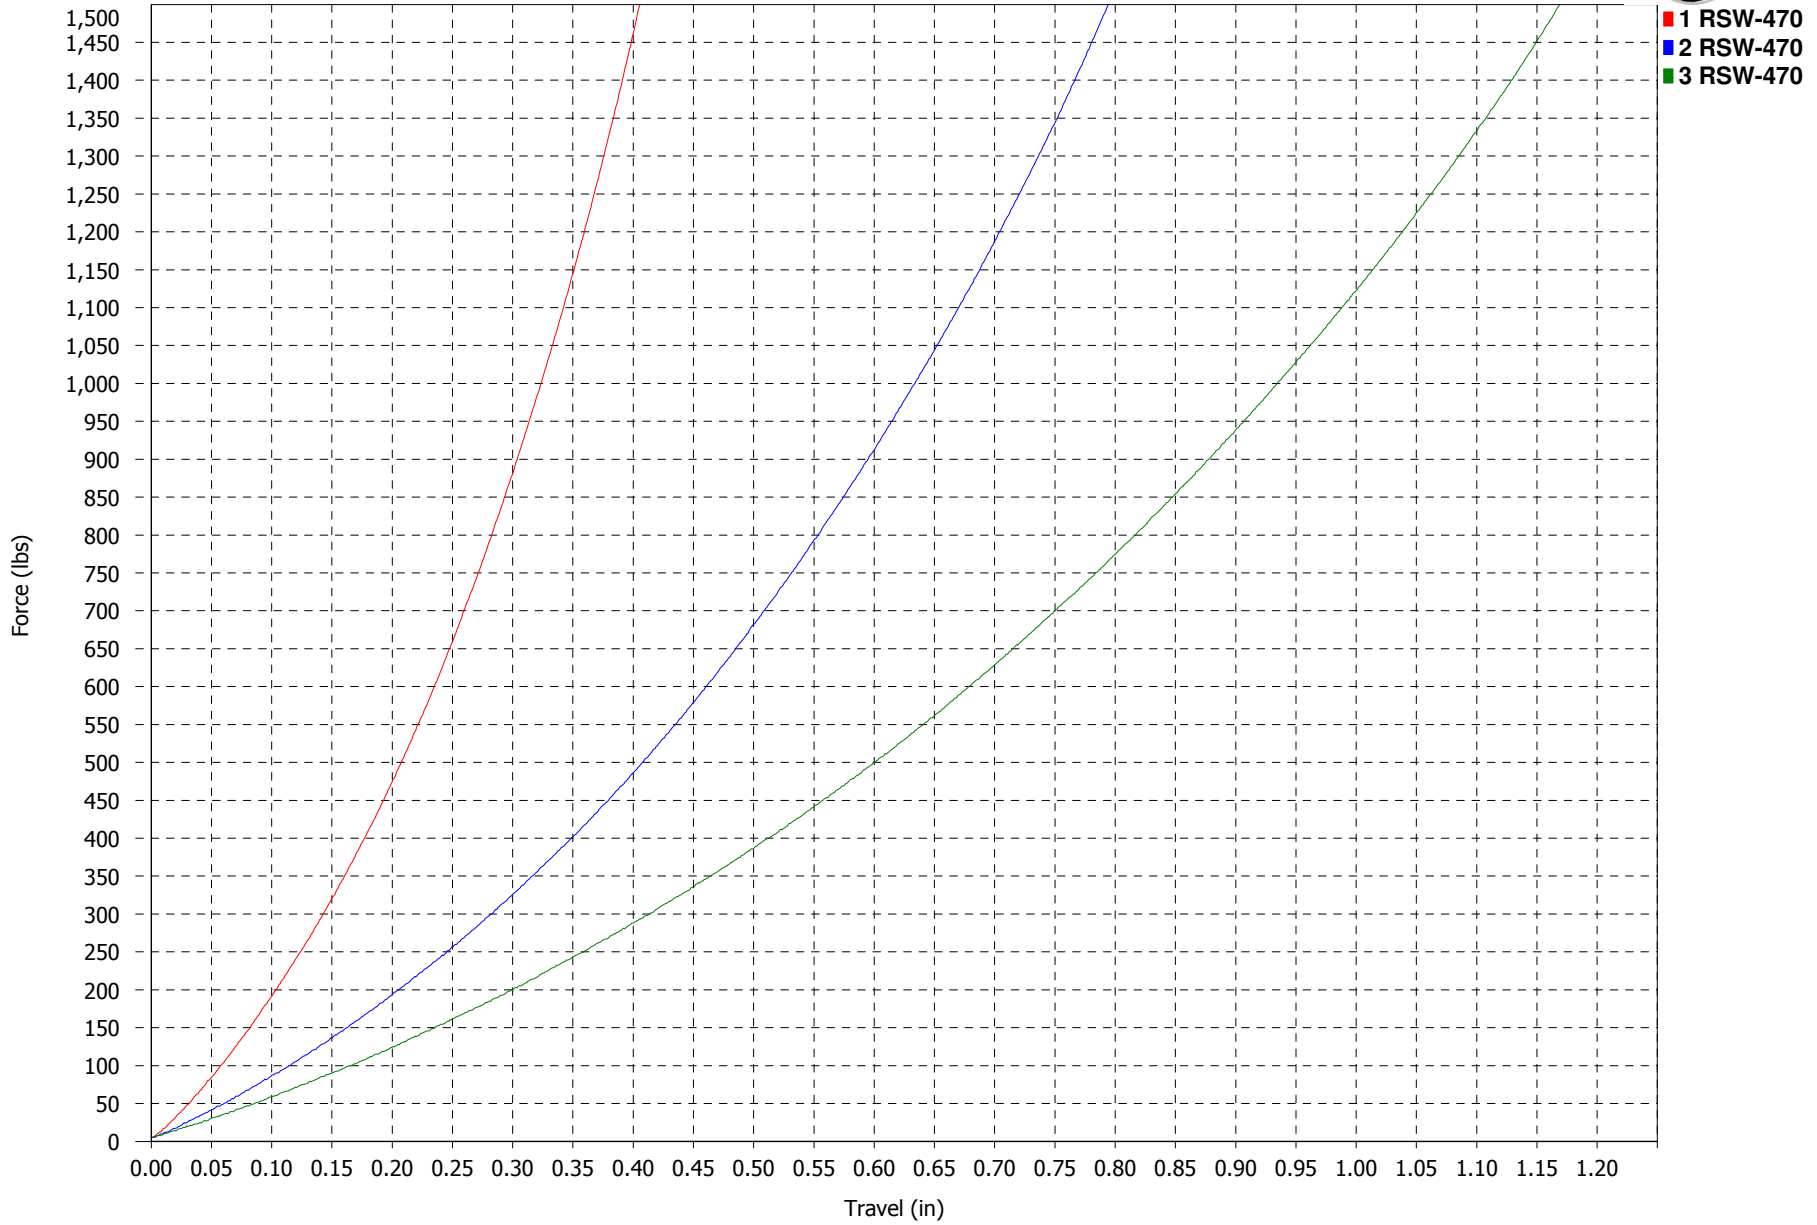

Force vs. Travel

**RSW 4 SERIES
40D NATURAL**

Force vs. Travel

**RSW 4 SERIES
50D BLACK**

Force vs. Travel

**RSW 4 SERIES
60D PURPLE**

Force vs. Travel

**RSW 4 SERIES
70D GREEN**

Force vs. Travel

**RSW 4 SERIES
80D YELLOW**

Force vs. Travel

**RSW 4 SERIES
85D RED**

Force vs. Travel

**RSW 4 SERIES
90D BLUE**

Force vs. Travel

**RSW 4 SERIES
93D ORANGE**

Force vs. Travel

RSW 4 SERIES
95D BLACK