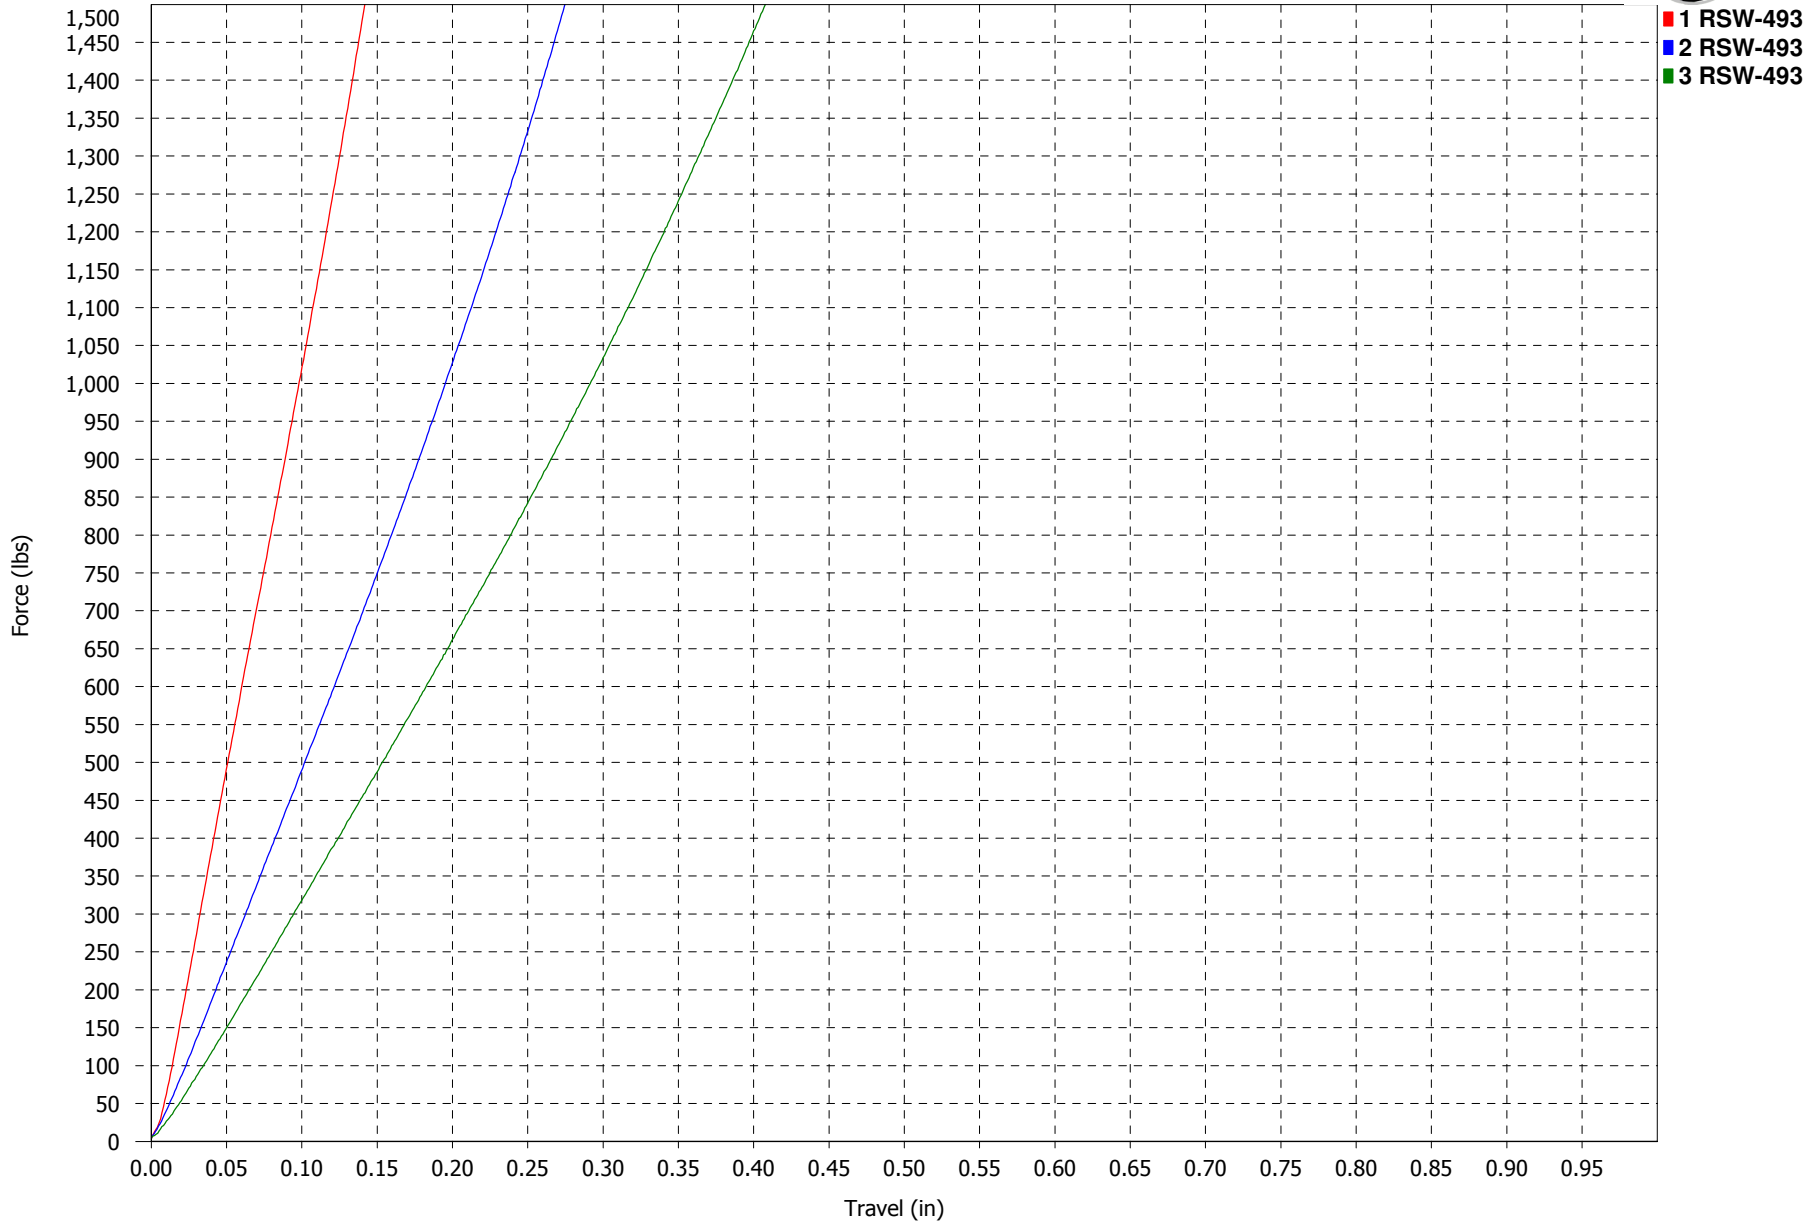

Force vs. Travel

**RSW 4 SERIES
40D NATURAL**

Force vs. Travel

**RSW 4 SERIES
50D BLACK**

Force vs. Travel

**RSW 4 SERIES
60D PURPLE**

Force vs. Travel

**RSW 4 SERIES
70D GREEN**

Force vs. Travel

**RSW 4 SERIES
80D YELLOW**

Force vs. Travel

**RSW 4 SERIES
85D RED**

Force vs. Travel

**RSW 4 SERIES
90D BLUE**

Force vs. Travel

**RSW 4 SERIES
93D ORANGE**

Force vs. Travel

RSW 4 SERIES
95D BLACK