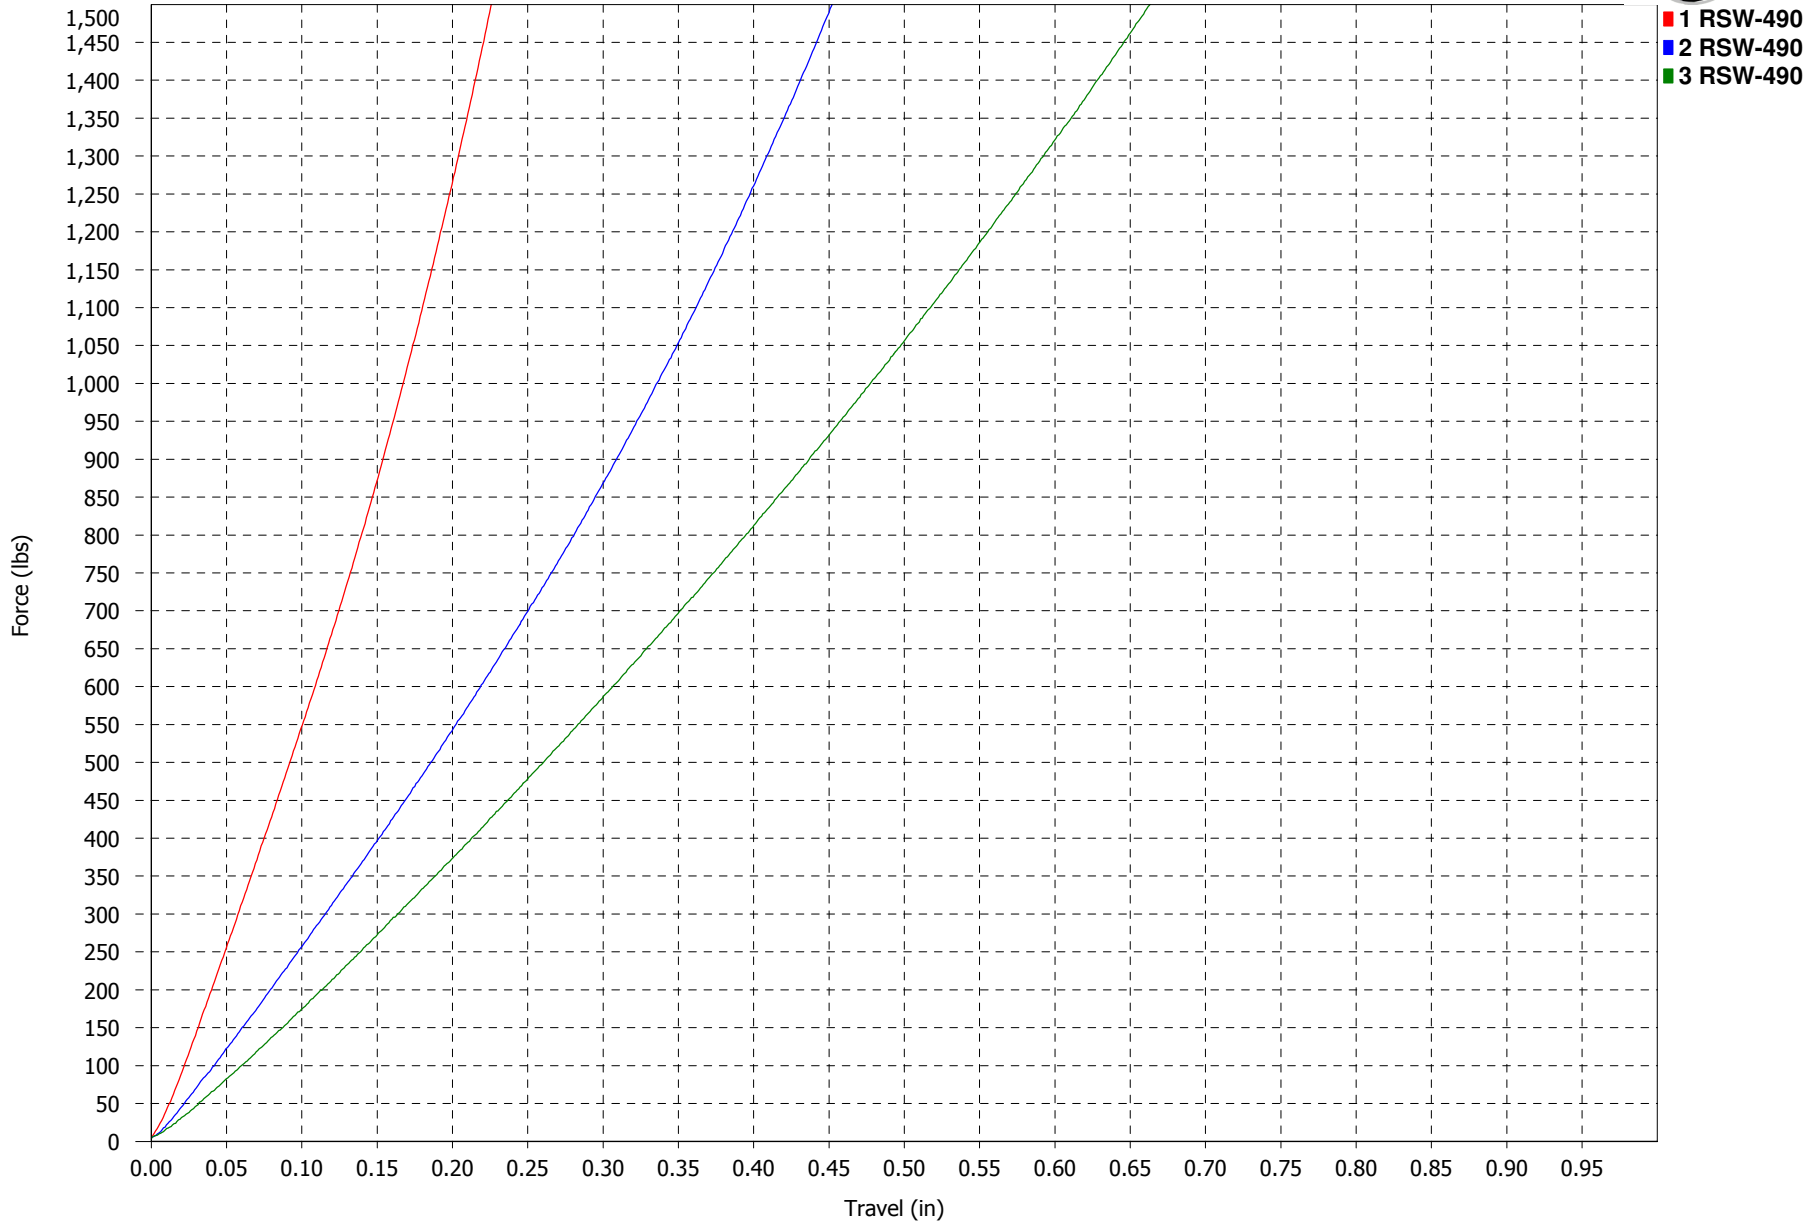

Force vs. Travel

**RSW 4 SERIES
40D NATURAL**

Force vs. Travel

**RSW 4 SERIES
50D BLACK**

Force vs. Travel

**RSW 4 SERIES
60D PURPLE**

Force vs. Travel

**RSW 4 SERIES
70D GREEN**

Force vs. Travel

**RSW 4 SERIES
80D YELLOW**

Force vs. Travel

**RSW 4 SERIES
85D RED**

Force vs. Travel

**RSW 4 SERIES
90D BLUE**

Force vs. Travel

**RSW 4 SERIES
93D ORANGE**

Force vs. Travel

RSW 4 SERIES
95D BLACK