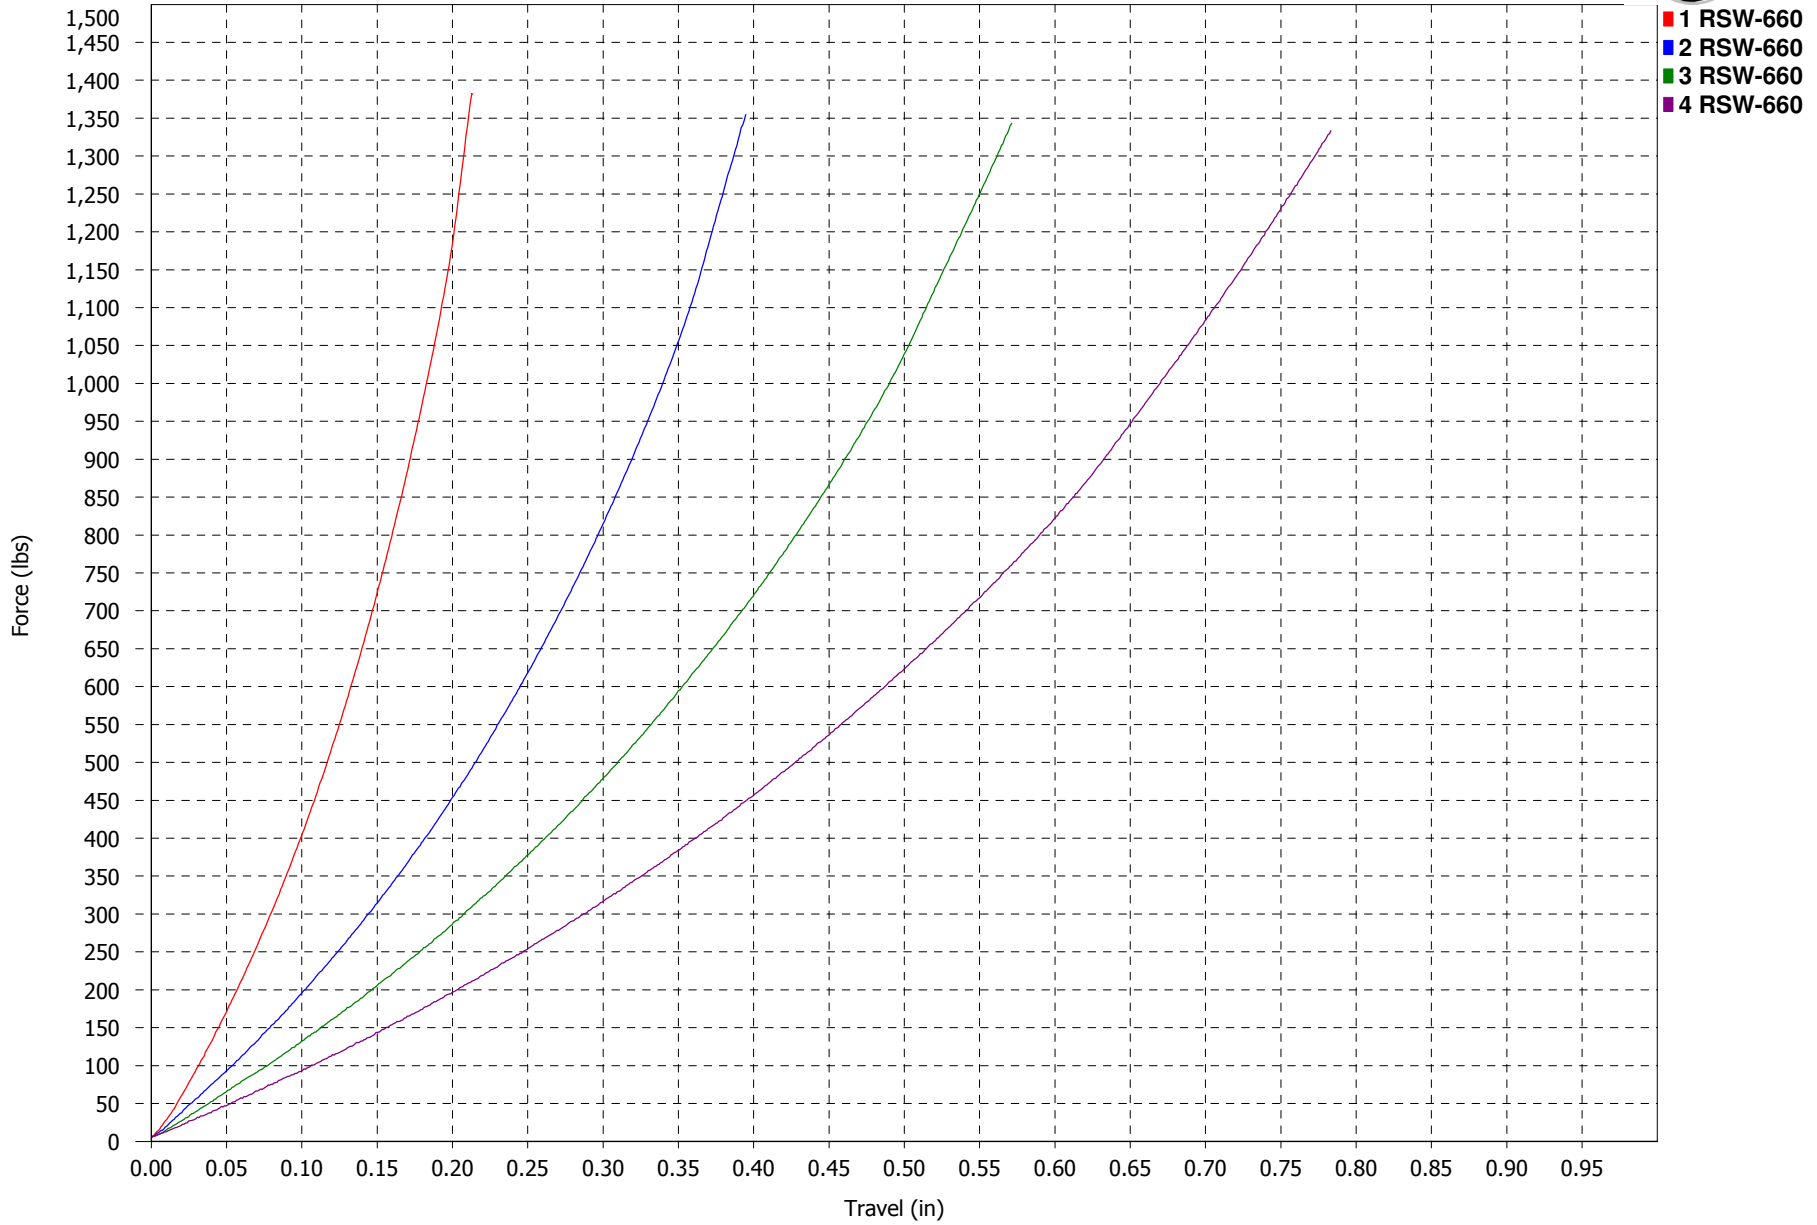

Force vs. Travel

**RSW 6 SERIES
40D NATURAL**

Force vs. Travel

**RSW 6 SERIES
50D BLACK**

Force vs. Travel

**RSW 6 SERIES
60D PURPLE**

Force vs. Travel

**RSW 6 SERIES
70D GREEN**

Force vs. Travel

**RSW 6 SERIES
80D YELLOW**

Force vs. Travel

**RSW 6 SERIES
85D RED**

Force vs. Travel

**RSW 6 SERIES
90D BLUE**

Force vs. Travel

**RSW 6 SERIES
93D ORANGE**

Force vs. Travel

**RSW 6 SERIES
95D BLACK**