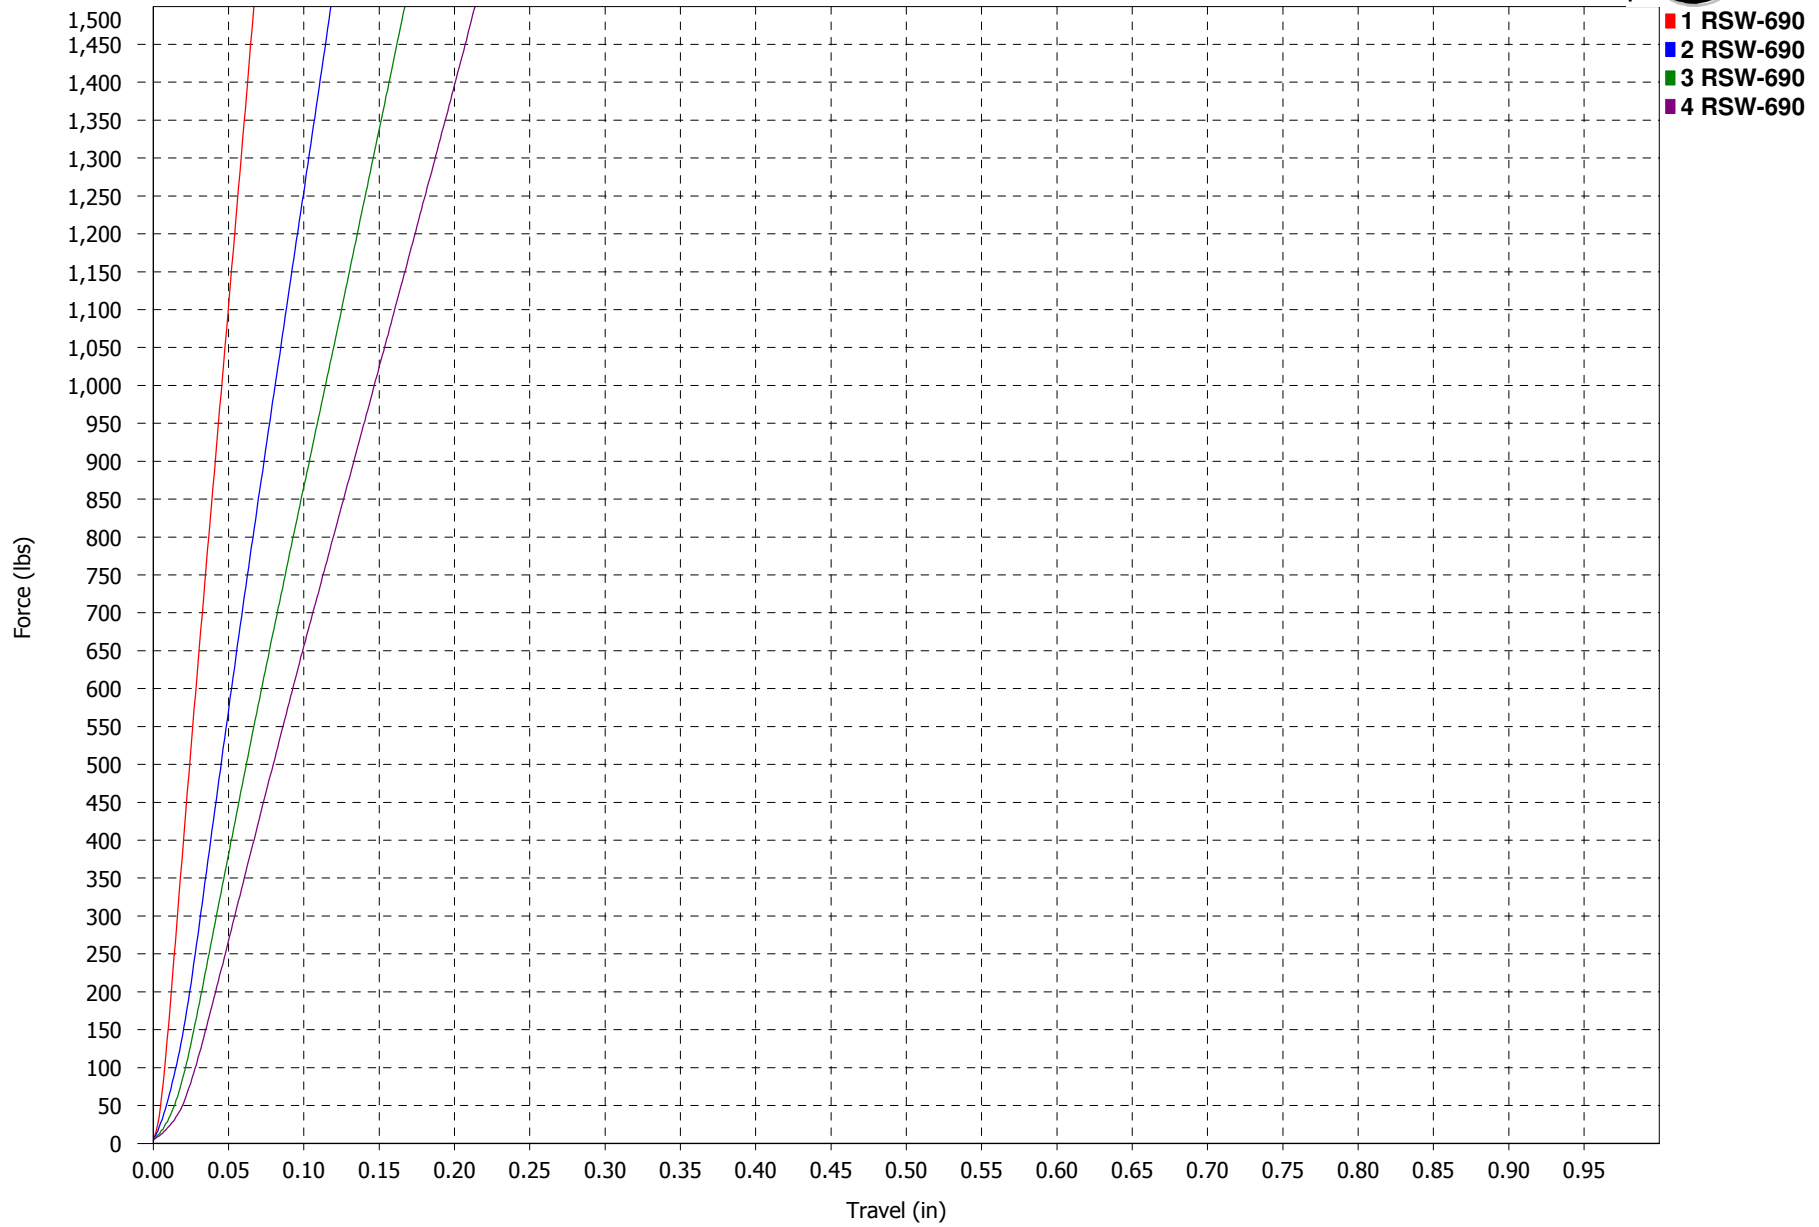

Force vs. Travel

**RSW 6 SERIES
40D NATURAL**

Force vs. Travel

**RSW 6 SERIES
50D BLACK**

Force vs. Travel

**RSW 6 SERIES
60D PURPLE**

Force vs. Travel

**RSW 6 SERIES
70D GREEN**

Force vs. Travel

**RSW 6 SERIES
80D YELLOW**

Force vs. Travel

**RSW 6 SERIES
85D RED**

Force vs. Travel

**RSW 6 SERIES
90D BLUE**

Force vs. Travel

**RSW 6 SERIES
93D ORANGE**

Force vs. Travel

**RSW 6 SERIES
95D BLACK**