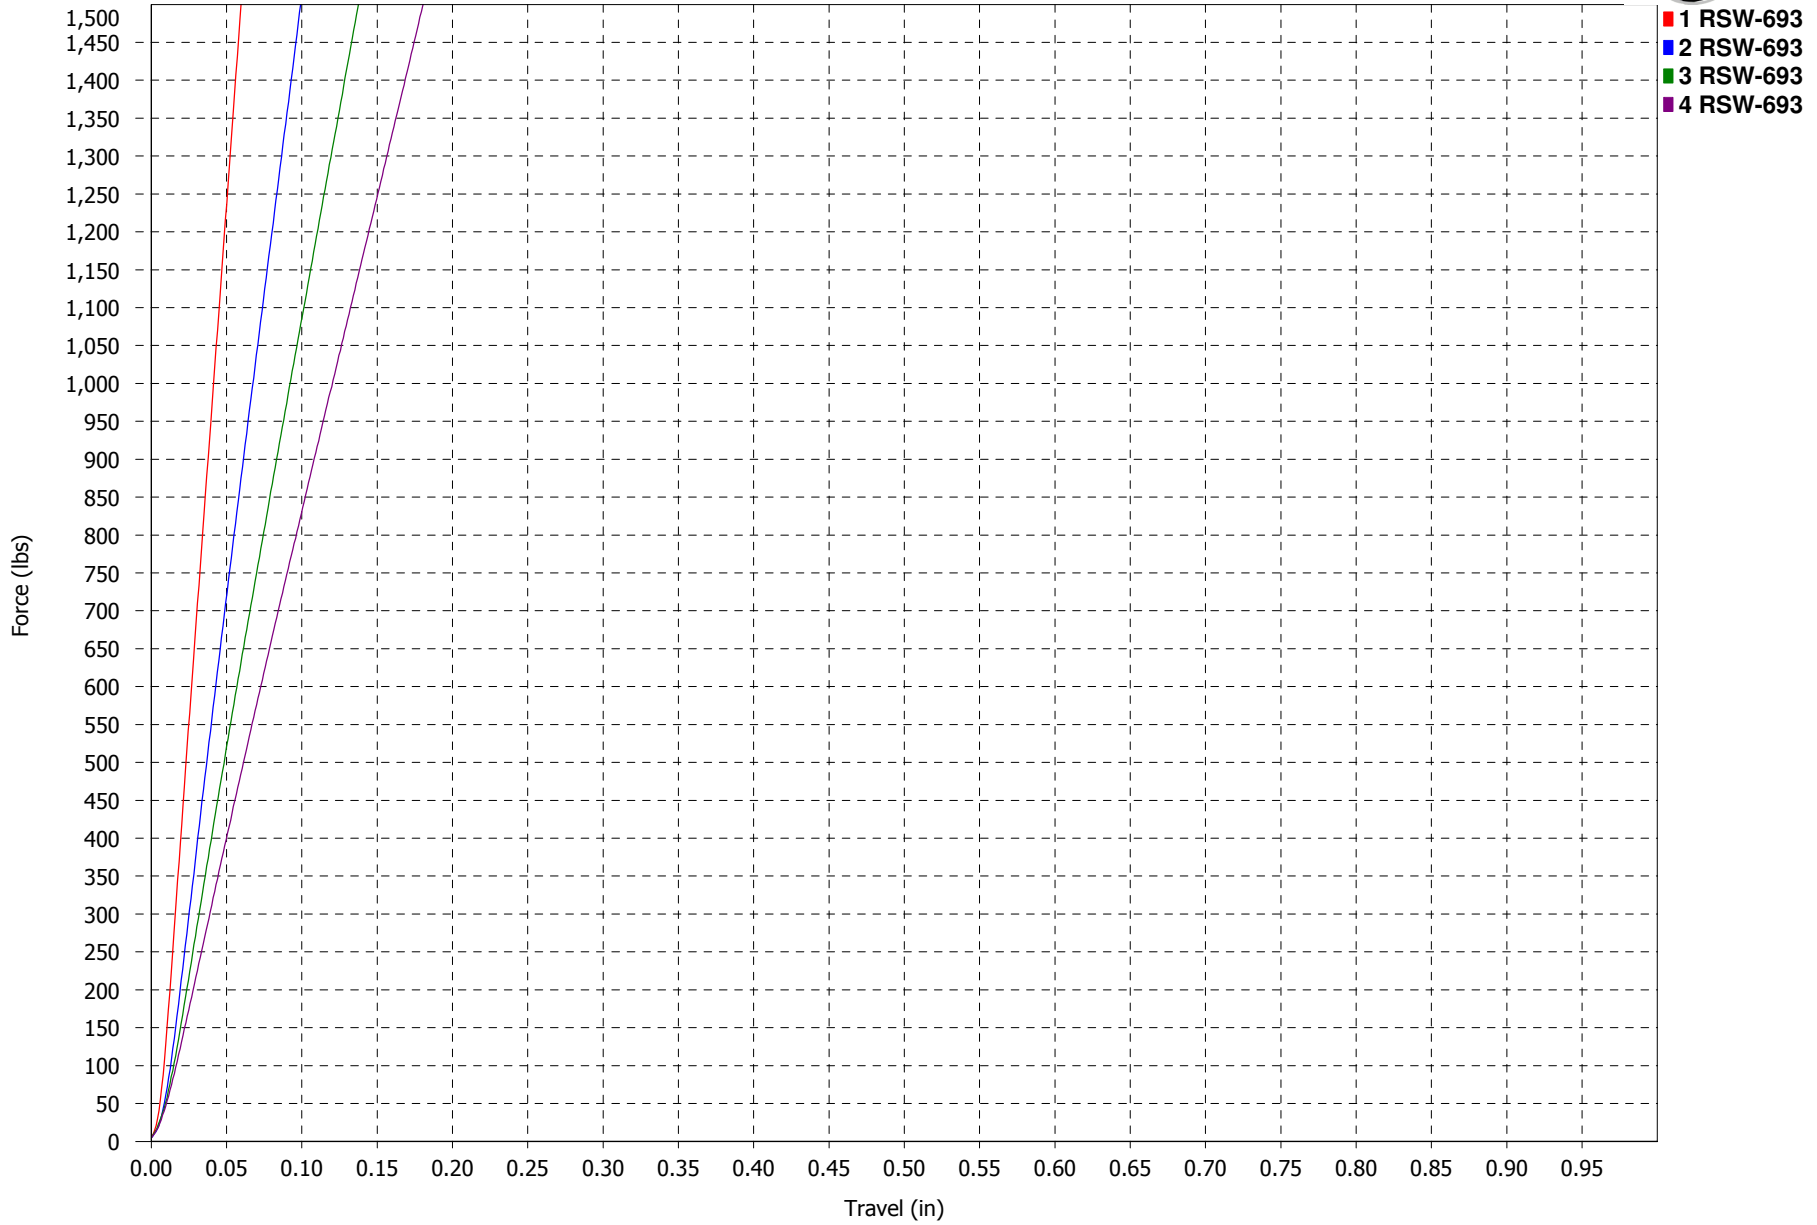

Force vs. Travel

**RSW 6 SERIES
40D NATURAL**

Force vs. Travel

**RSW 6 SERIES
50D BLACK**

Force vs. Travel

**RSW 6 SERIES
60D PURPLE**

Force vs. Travel

**RSW 6 SERIES
70D GREEN**

Force vs. Travel

**RSW 6 SERIES
80D YELLOW**

Force vs. Travel

**RSW 6 SERIES
85D RED**

Force vs. Travel

**RSW 6 SERIES
90D BLUE**

Force vs. Travel

**RSW 6 SERIES
93D ORANGE**

Force vs. Travel

**RSW 6 SERIES
95D BLACK**