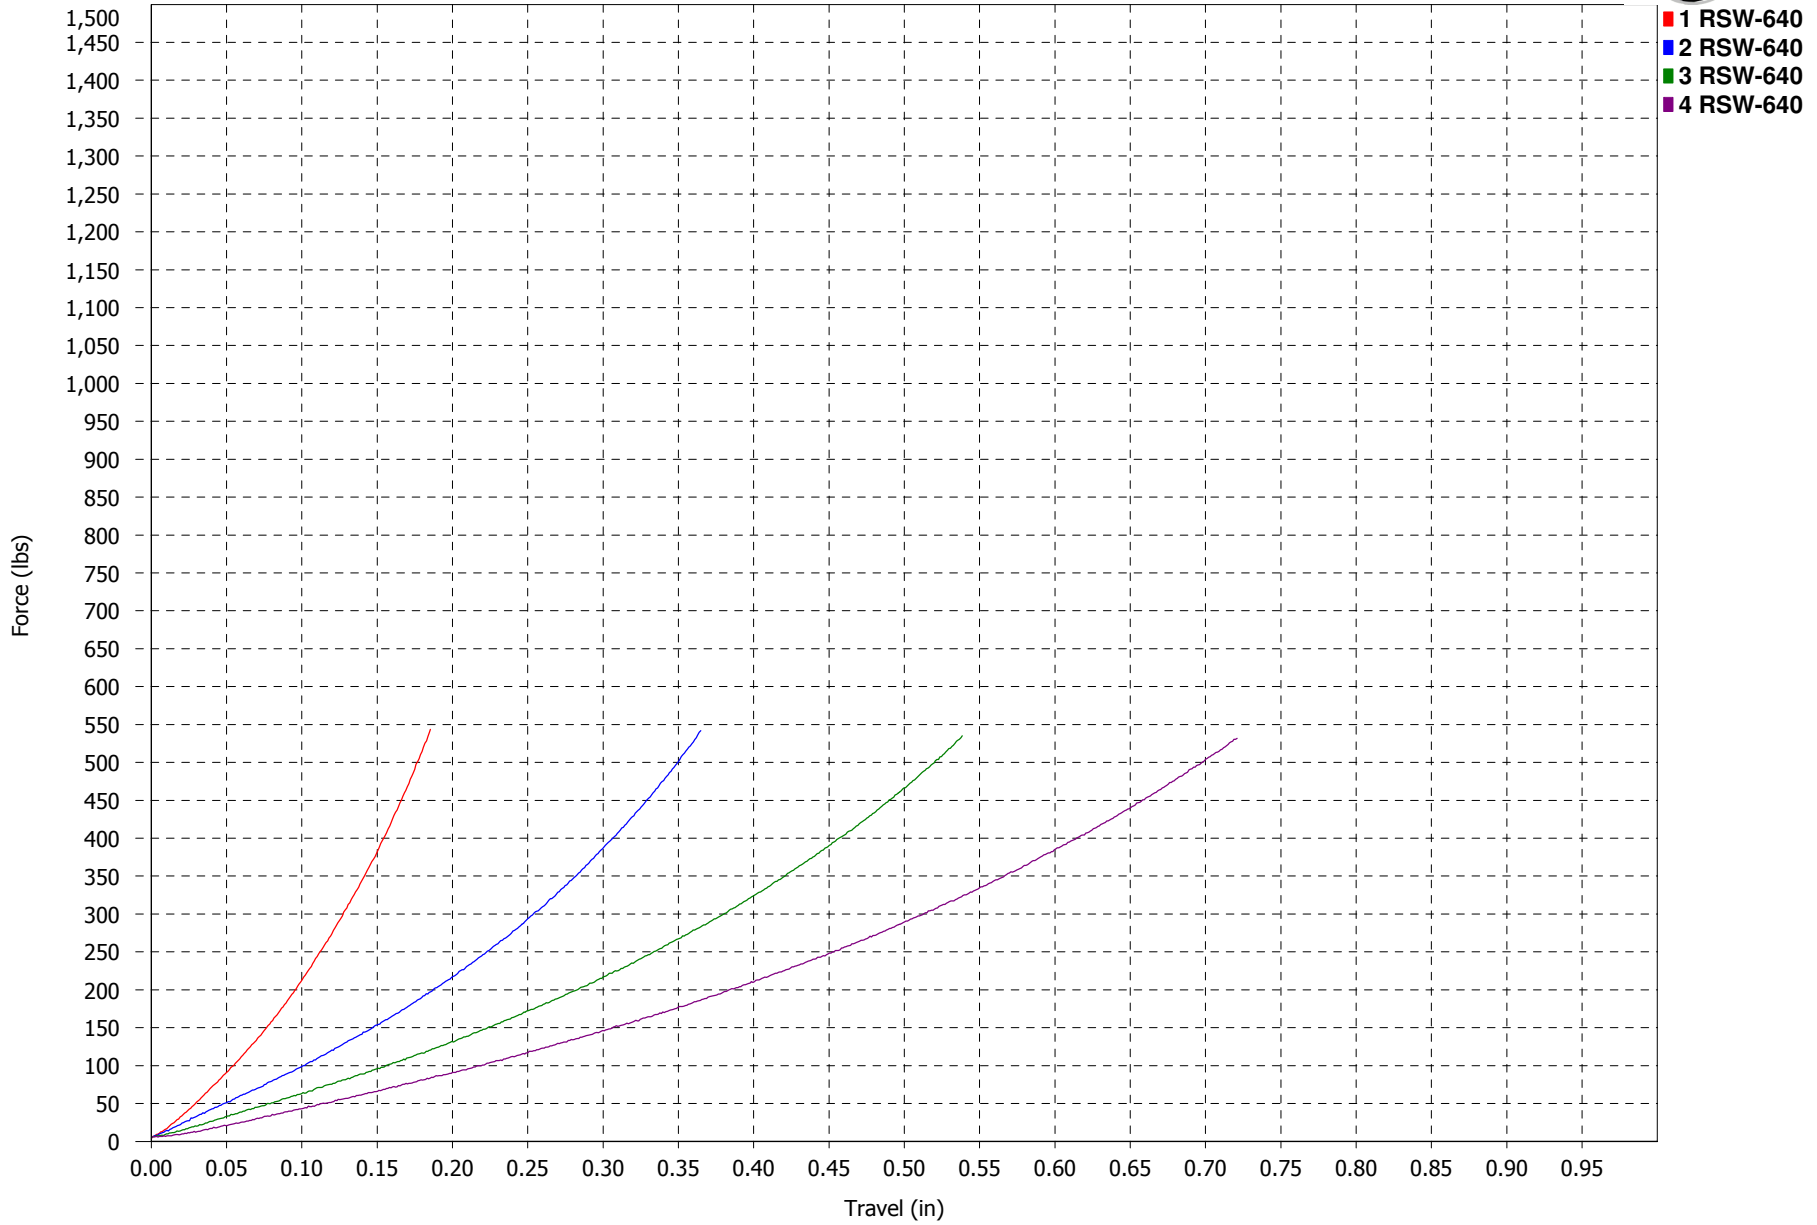

Force vs. Travel

**RSW 6 SERIES
40D NATURAL**

Force vs. Travel

**RSW 6 SERIES
50D BLACK**

Force vs. Travel

**RSW 6 SERIES
60D PURPLE**

Force vs. Travel

**RSW 6 SERIES
70D GREEN**

Force vs. Travel

**RSW 6 SERIES
80D YELLOW**

Force vs. Travel

**RSW 6 SERIES
85D RED**

Force vs. Travel

**RSW 6 SERIES
90D BLUE**

Force vs. Travel

**RSW 6 SERIES
93D ORANGE**

Force vs. Travel

**RSW 6 SERIES
95D BLACK**