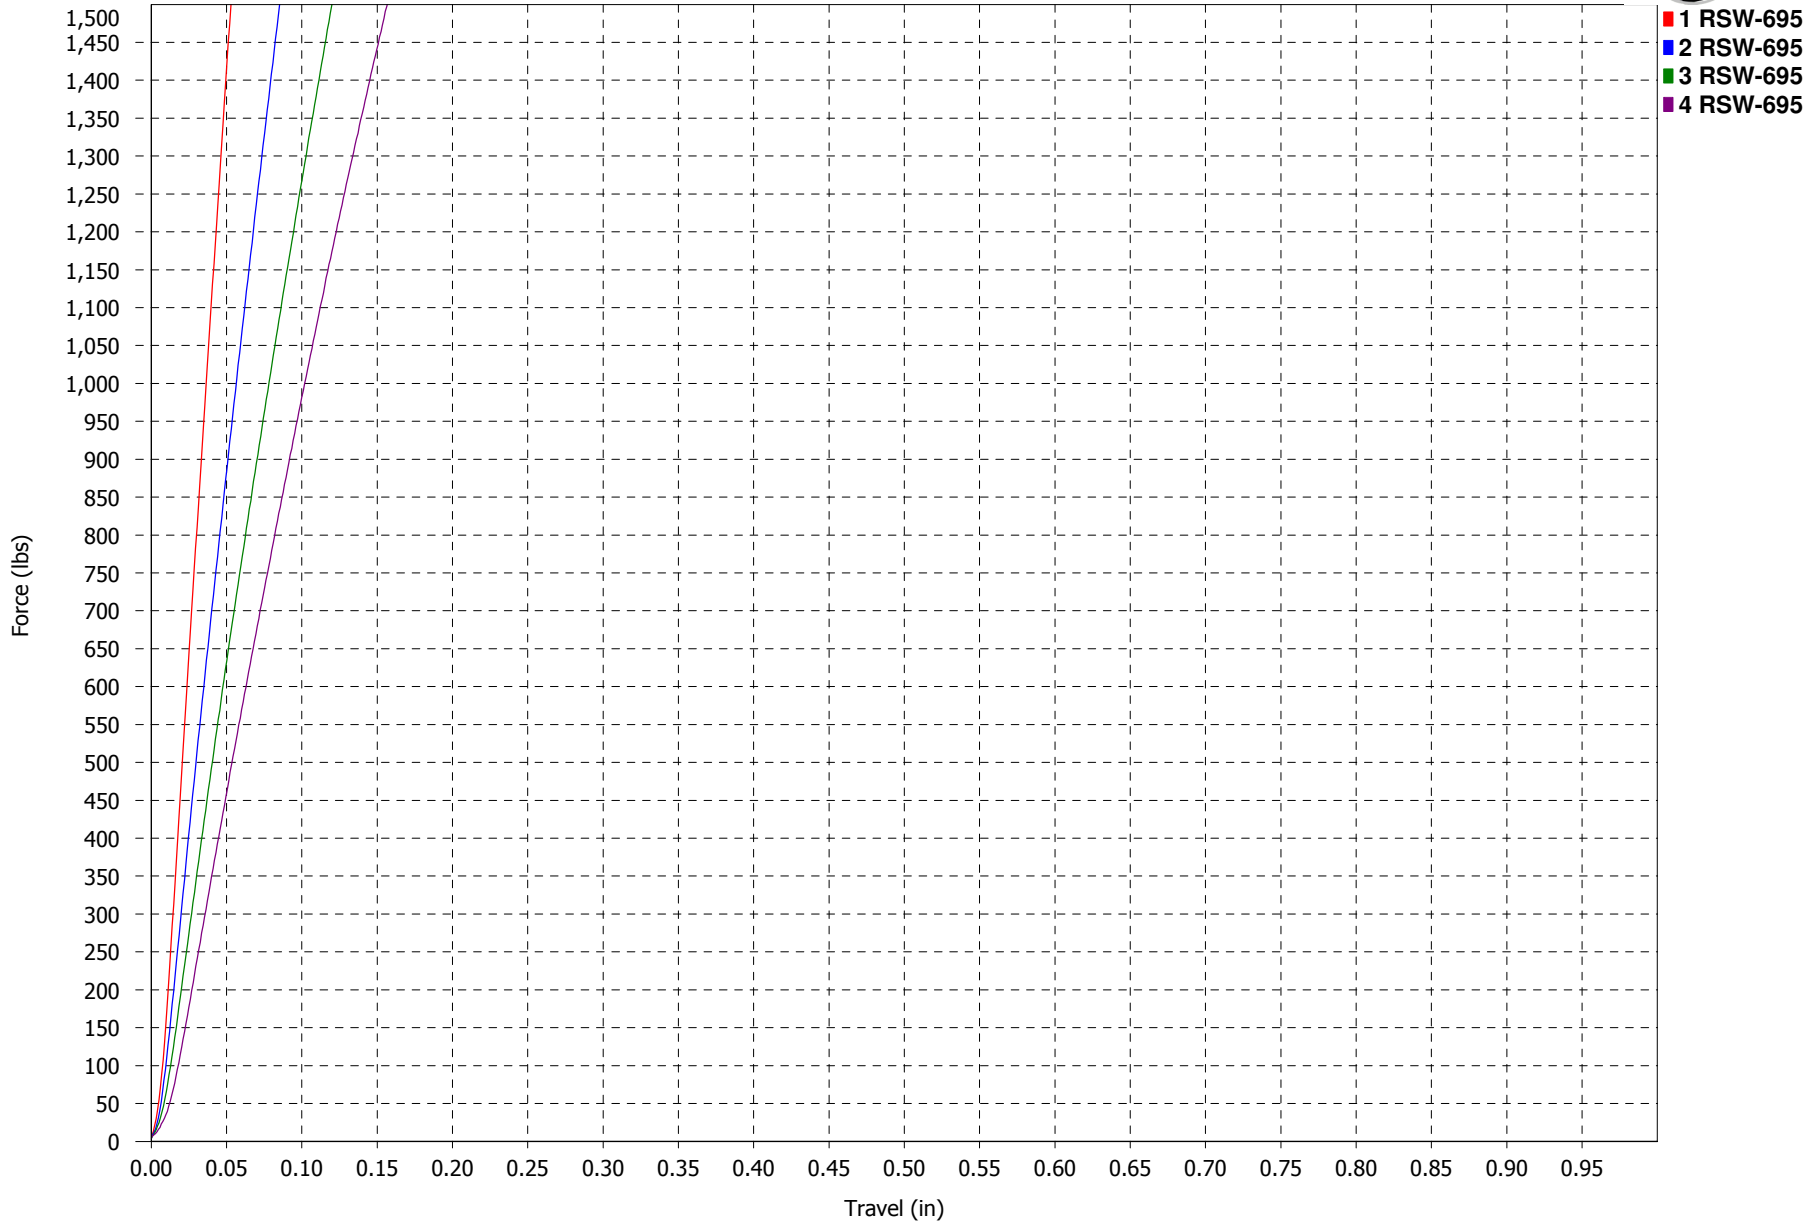

Force vs. Travel

**RSW 6 SERIES
40D NATURAL**

Force vs. Travel

**RSW 6 SERIES
50D BLACK**

Force vs. Travel

**RSW 6 SERIES
60D PURPLE**

Force vs. Travel

**RSW 6 SERIES
70D GREEN**

Force vs. Travel

**RSW 6 SERIES
80D YELLOW**

Force vs. Travel

**RSW 6 SERIES
85D RED**

Force vs. Travel

**RSW 6 SERIES
90D BLUE**

Force vs. Travel

**RSW 6 SERIES
93D ORANGE**

Force vs. Travel

**RSW 6 SERIES
95D BLACK**