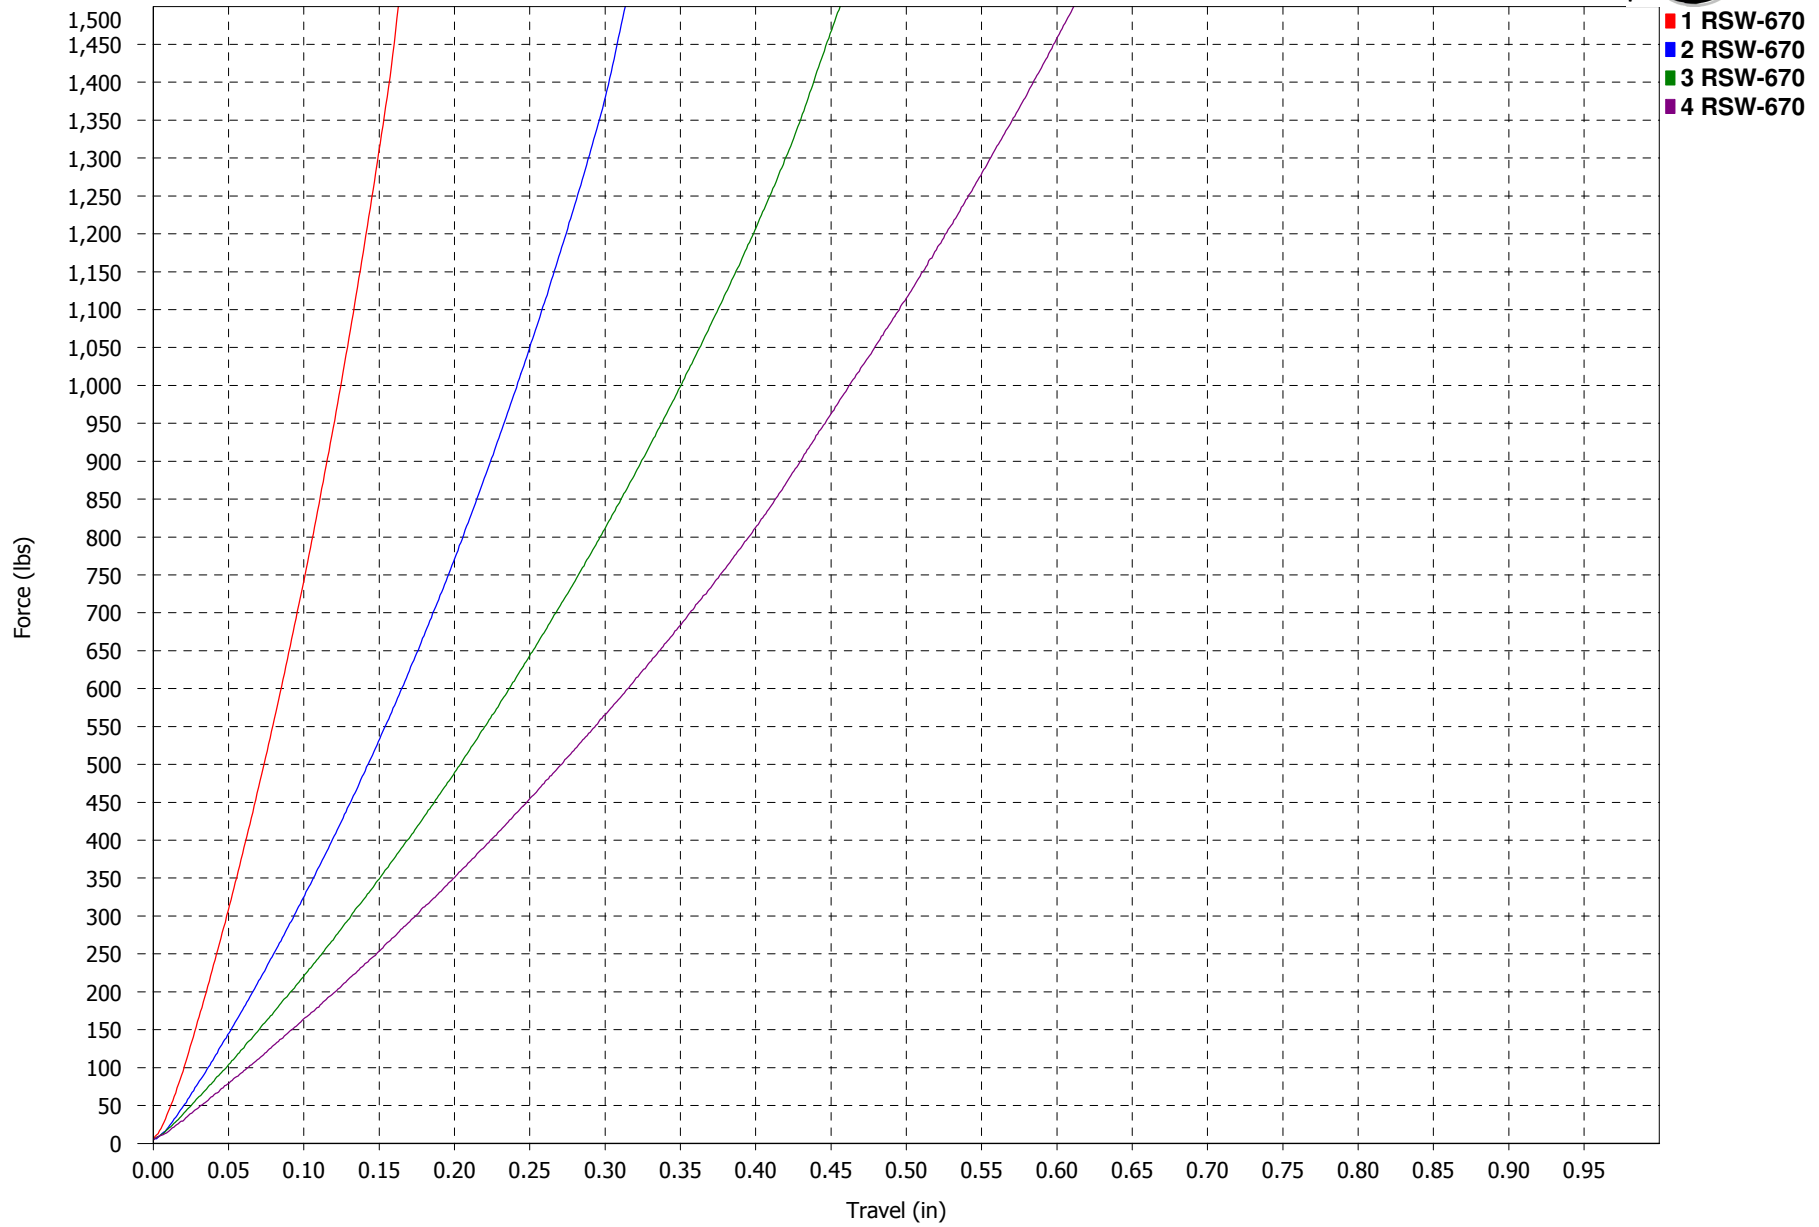

Force vs. Travel

**RSW 6 SERIES
40D NATURAL**

Force vs. Travel

**RSW 6 SERIES
50D BLACK**

Force vs. Travel

**RSW 6 SERIES
60D PURPLE**

Force vs. Travel

**RSW 6 SERIES
70D GREEN**

Force vs. Travel

**RSW 6 SERIES
80D YELLOW**

Force vs. Travel

**RSW 6 SERIES
85D RED**

Force vs. Travel

**RSW 6 SERIES
90D BLUE**

Force vs. Travel

**RSW 6 SERIES
93D ORANGE**

Force vs. Travel

**RSW 6 SERIES
95D BLACK**