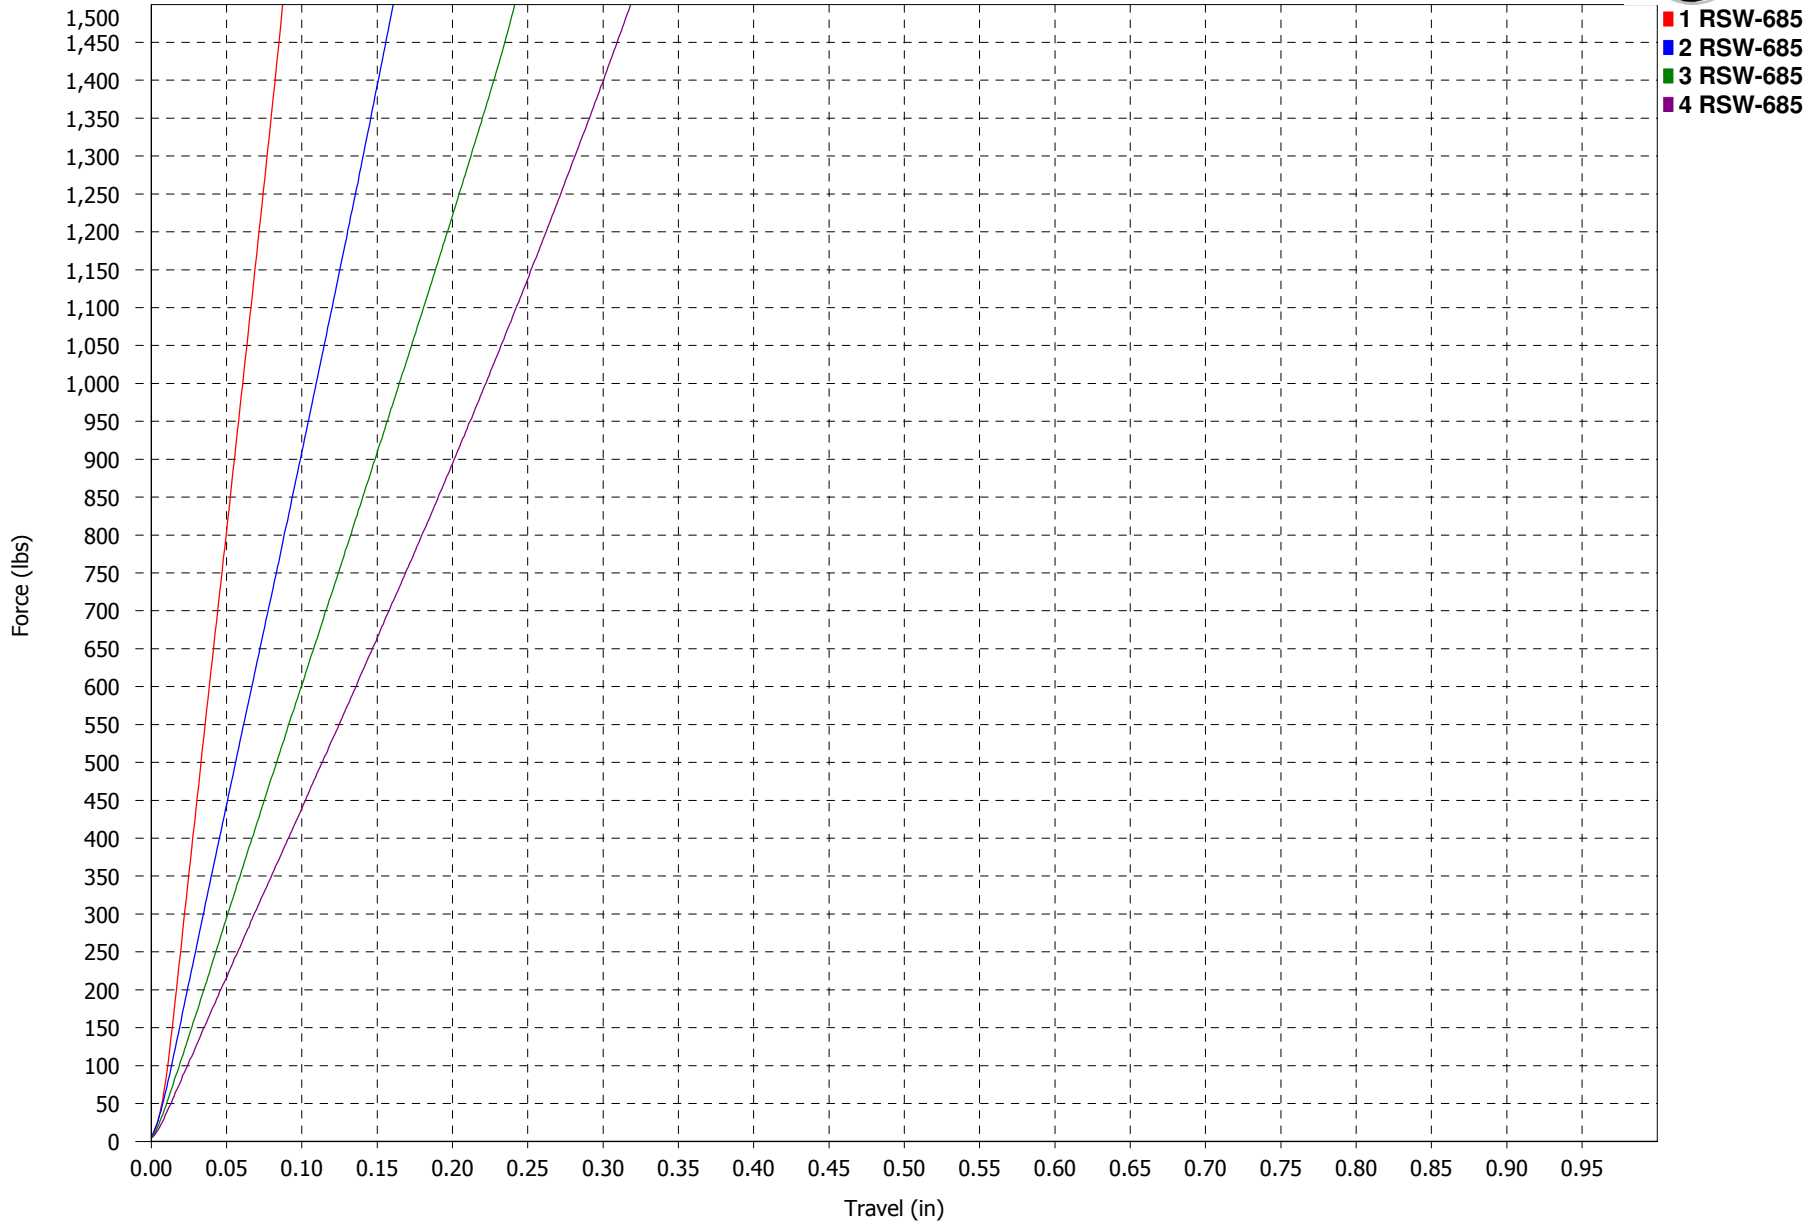

Force vs. Travel

**RSW 6 SERIES
40D NATURAL**

Force vs. Travel

**RSW 6 SERIES
50D BLACK**

Force vs. Travel

**RSW 6 SERIES
60D PURPLE**

Force vs. Travel

**RSW 6 SERIES
70D GREEN**

Force vs. Travel

**RSW 6 SERIES
80D YELLOW**

Force vs. Travel

**RSW 6 SERIES
85D RED**

Force vs. Travel

**RSW 6 SERIES
90D BLUE**

Force vs. Travel

**RSW 6 SERIES
93D ORANGE**

Force vs. Travel

**RSW 6 SERIES
95D BLACK**