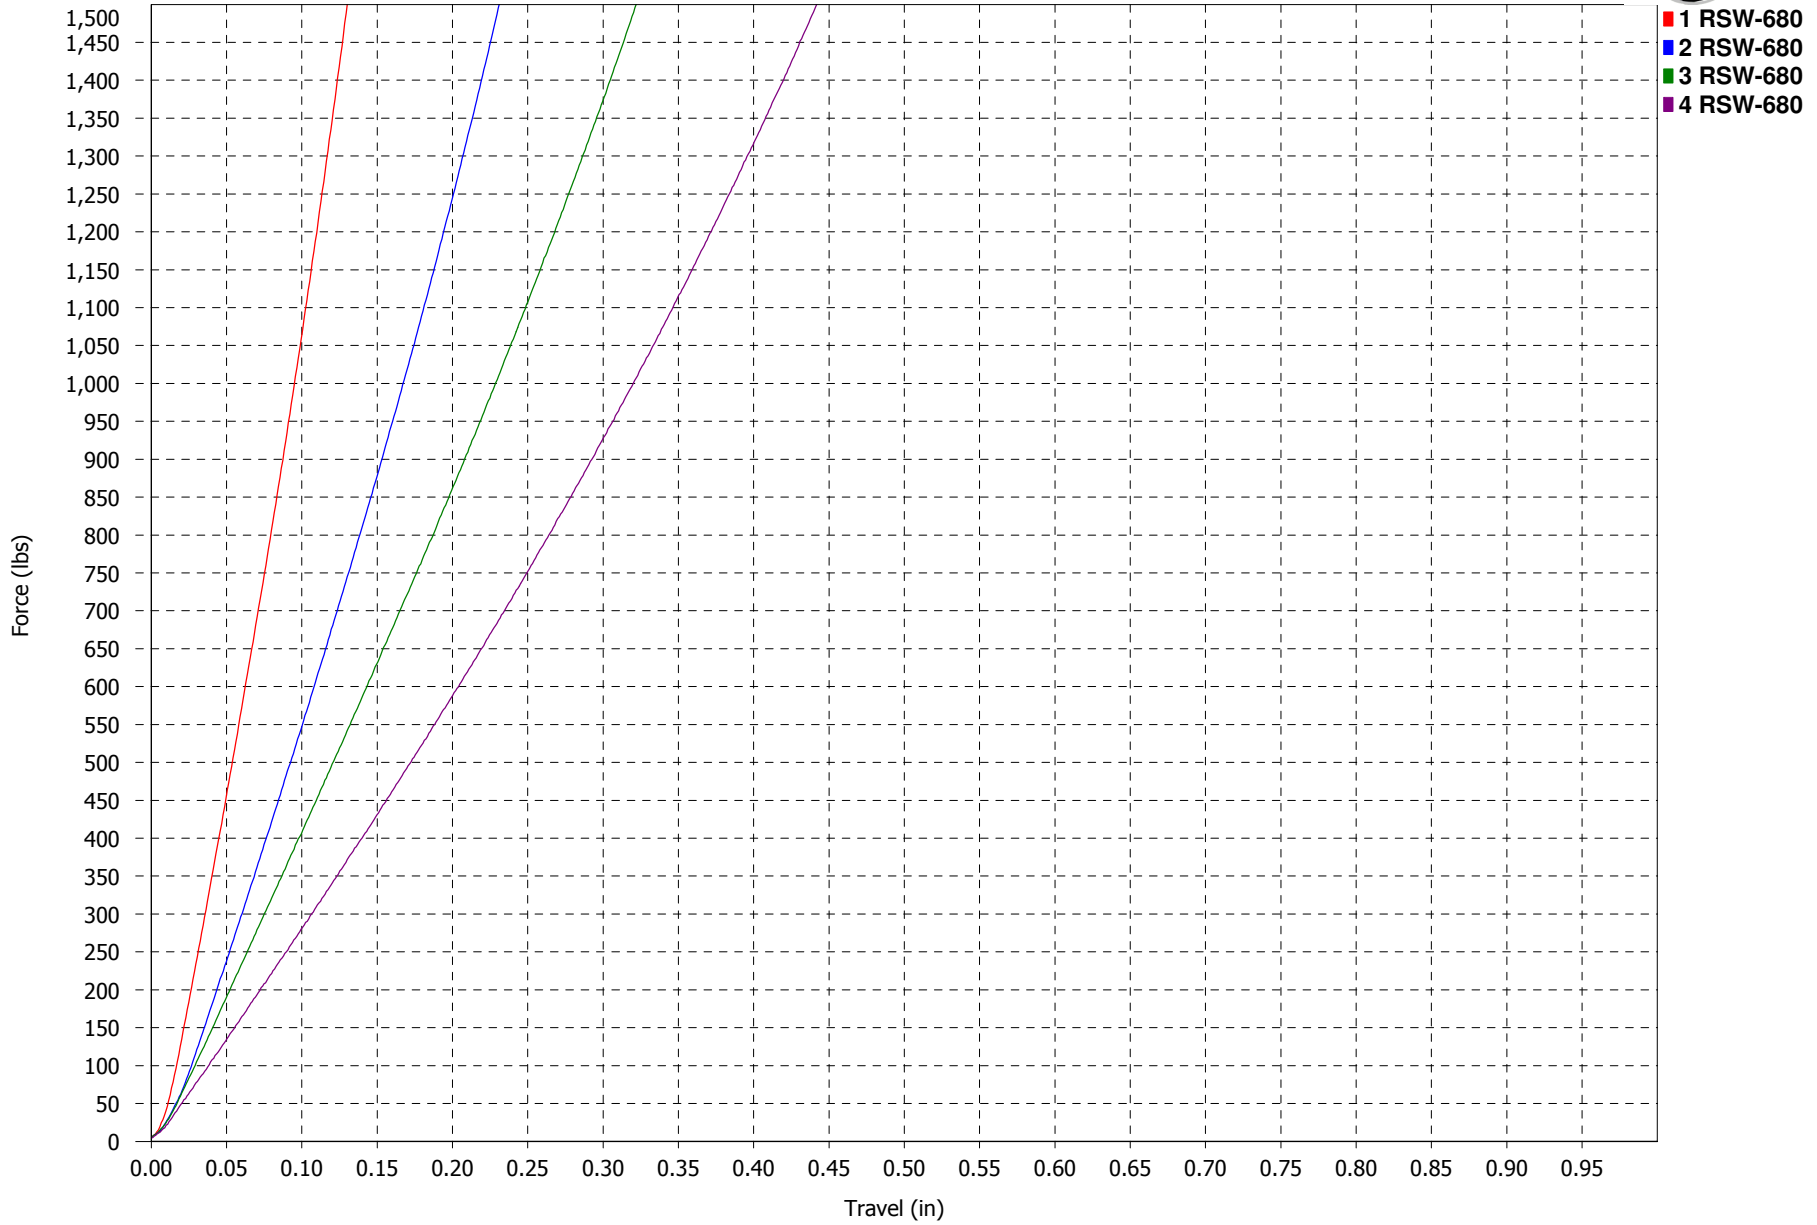

Force vs. Travel

**RSW 6 SERIES
40D NATURAL**

Force vs. Travel

**RSW 6 SERIES
50D BLACK**

Force vs. Travel

**RSW 6 SERIES
60D PURPLE**

Force vs. Travel

**RSW 6 SERIES
70D GREEN**

Force vs. Travel

**RSW 6 SERIES
80D YELLOW**

Force vs. Travel

**RSW 6 SERIES
85D RED**

Force vs. Travel

**RSW 6 SERIES
90D BLUE**

Force vs. Travel

**RSW 6 SERIES
93D ORANGE**

Force vs. Travel

**RSW 6 SERIES
95D BLACK**