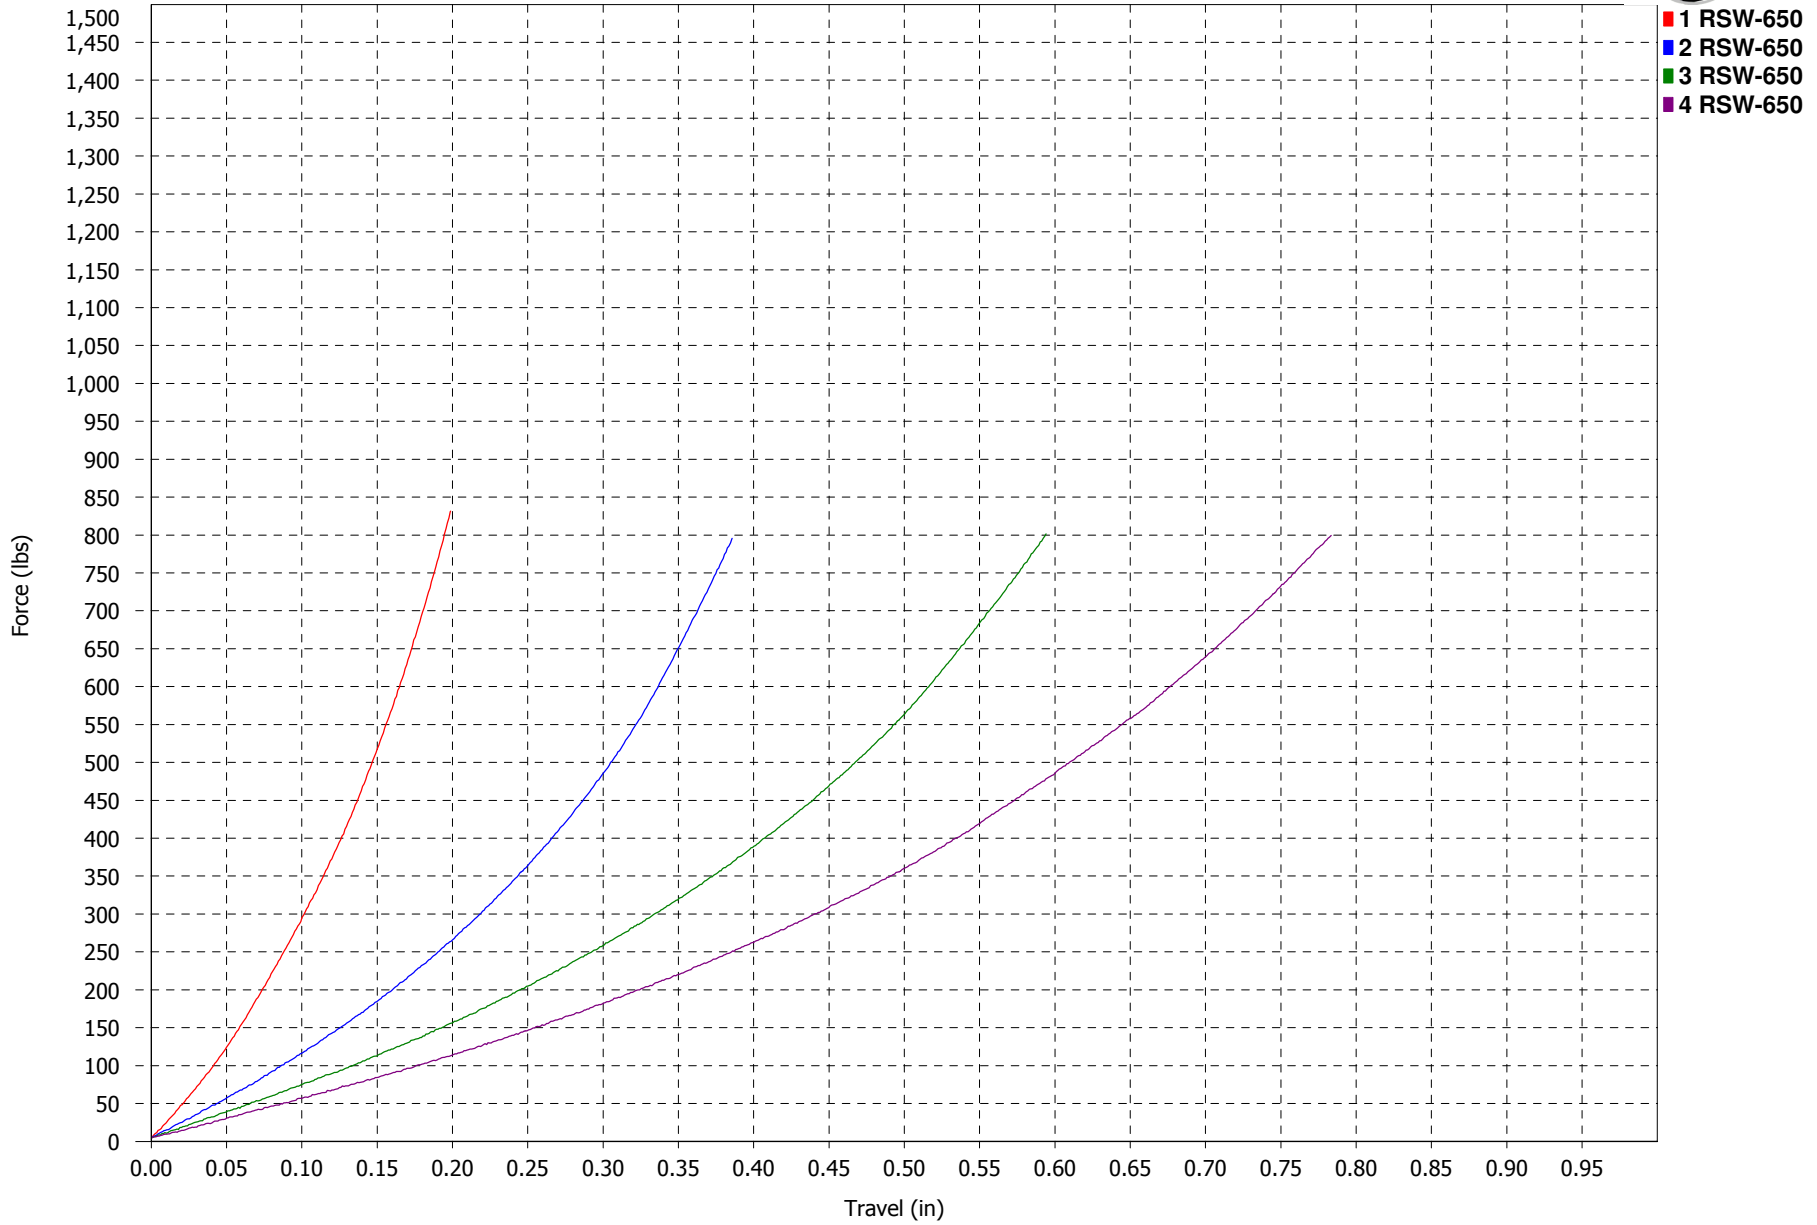

Force vs. Travel

**RSW 6 SERIES
40D NATURAL**

Force vs. Travel

**RSW 6 SERIES
50D BLACK**

Force vs. Travel

**RSW 6 SERIES
60D PURPLE**

Force vs. Travel

**RSW 6 SERIES
70D GREEN**

Force vs. Travel

**RSW 6 SERIES
80D YELLOW**

Force vs. Travel

**RSW 6 SERIES
85D RED**

Force vs. Travel

**RSW 6 SERIES
90D BLUE**

Force vs. Travel

**RSW 6 SERIES
93D ORANGE**

Force vs. Travel

**RSW 6 SERIES
95D BLACK**