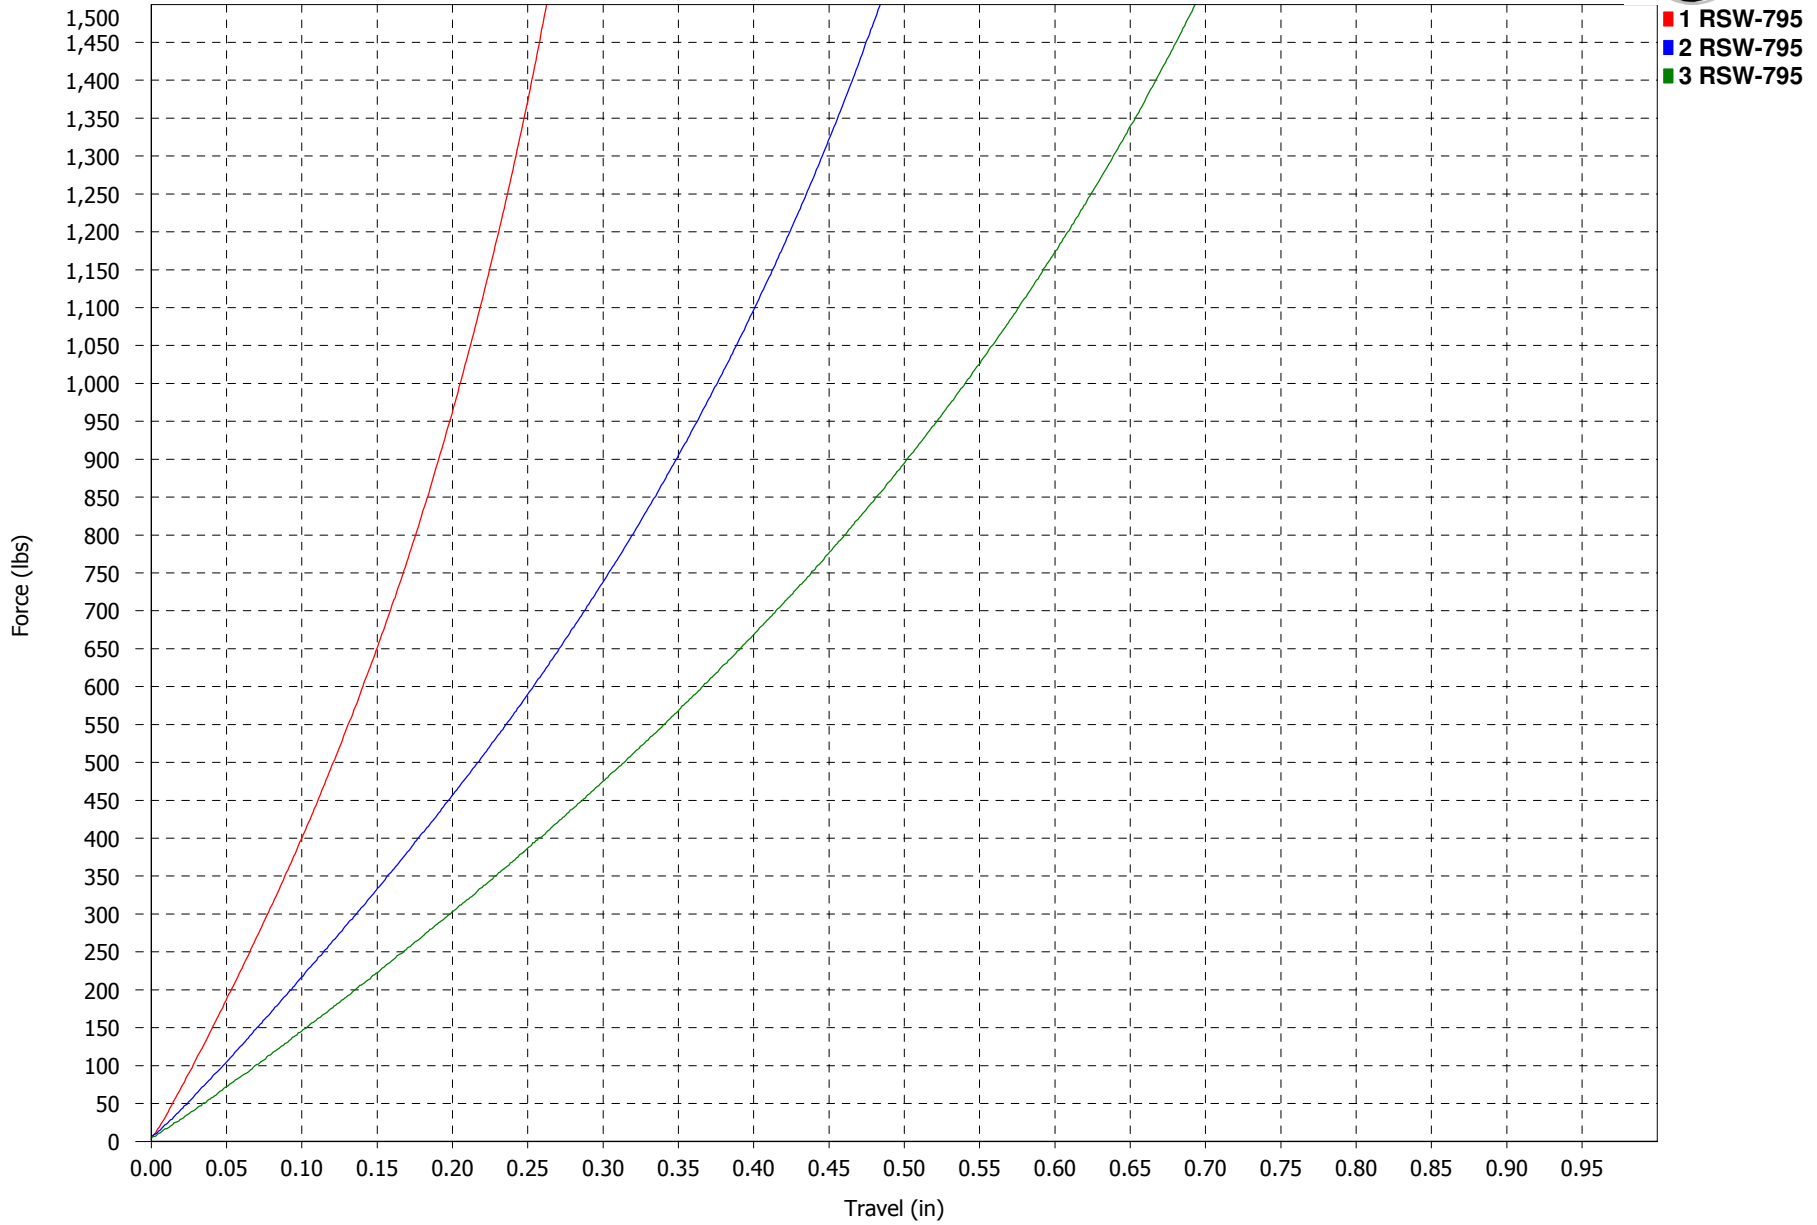

Force vs. Travel

**RSW 7 SERIES
40D NATURAL**

Force vs. Travel

**RSW 7 SERIES
50D BLACK**

Force vs. Travel

**RSW 7 SERIES
60D PURPLE**

Force vs. Travel

**RSW 7 SERIES
70D GREEN**

Force vs. Travel

**RSW 7 SERIES
80D YELLOW**

Force vs. Travel

**RSW 7 SERIES
85D RED**

Force vs. Travel

**RSW 7 SERIES
90D BLUE**

Force vs. Travel

**RSW 7 SERIES
93D ORANGE**

Force vs. Travel

**RSW 7 SERIES
95D BLACK**