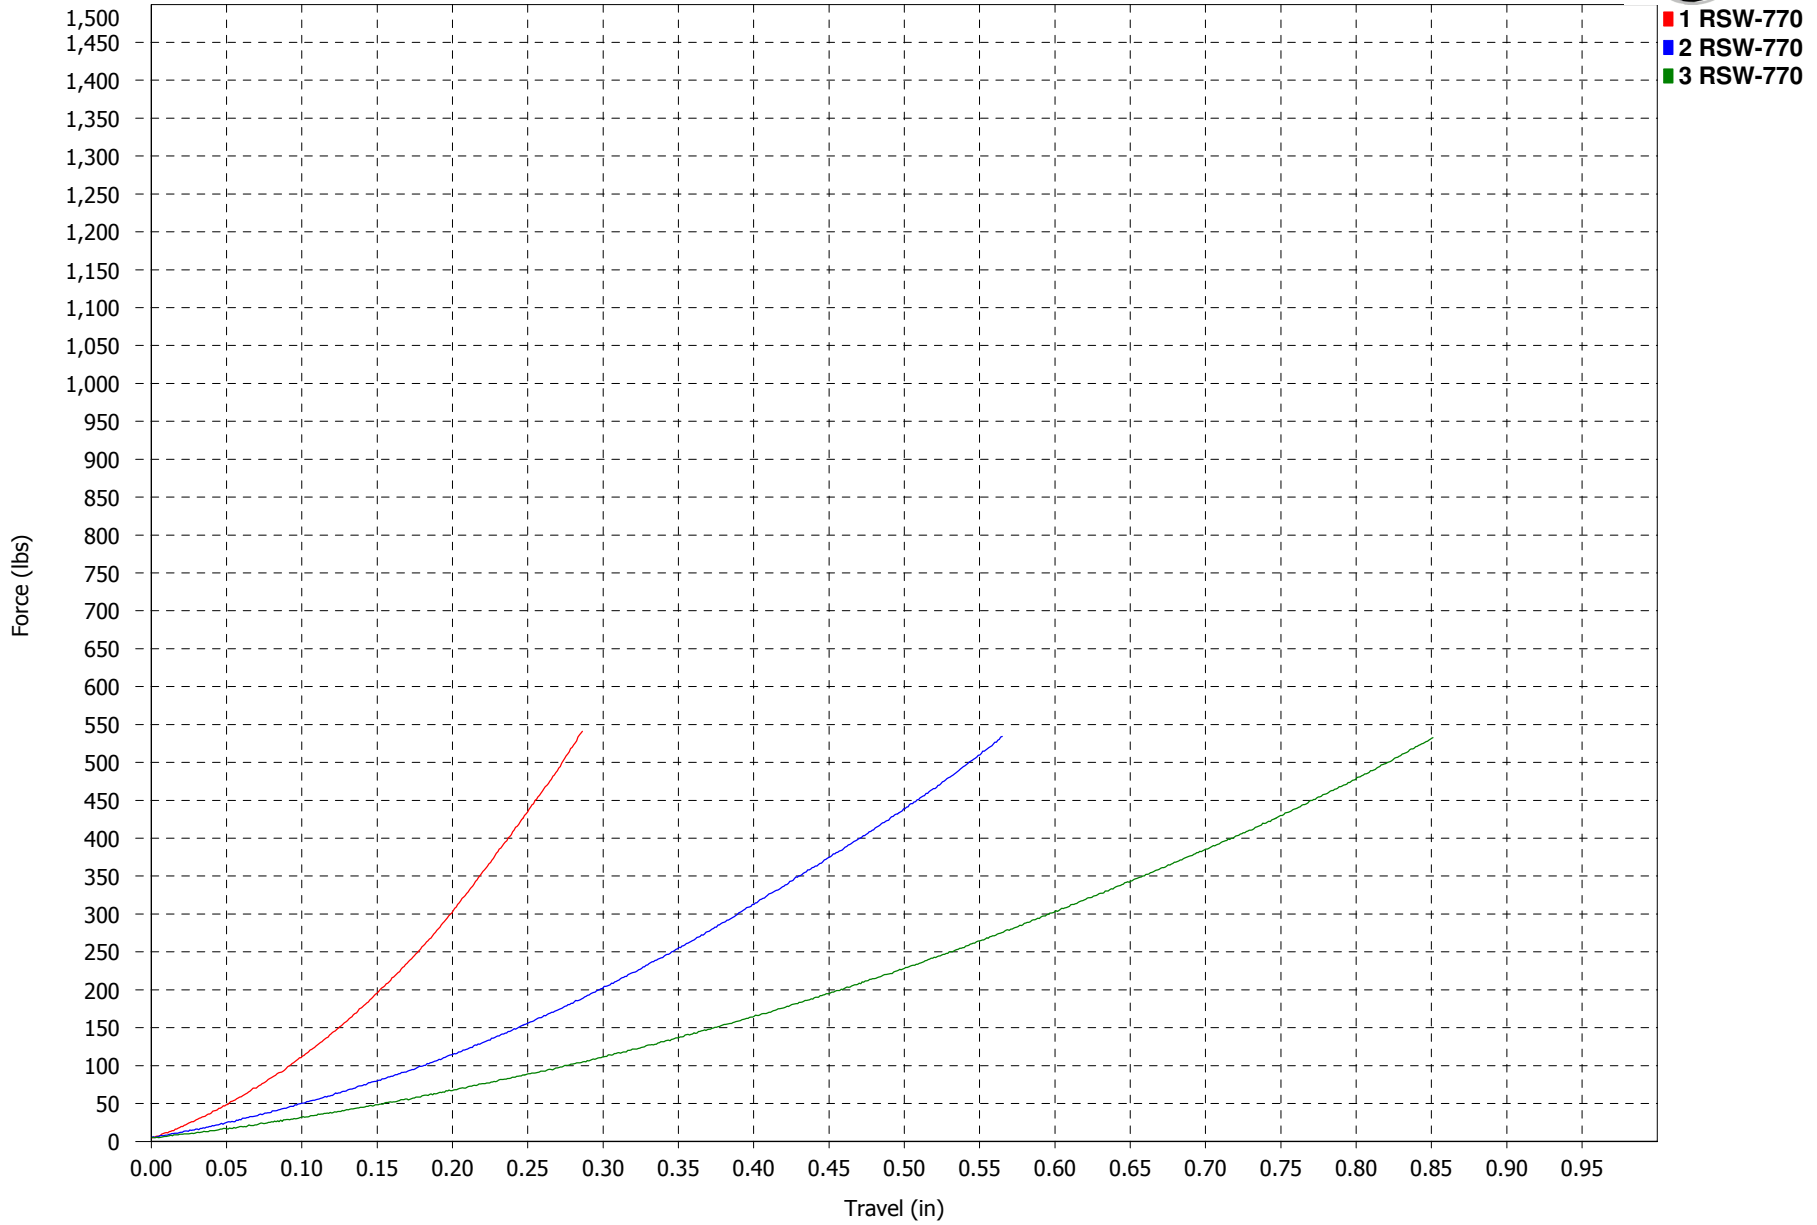

Force vs. Travel

**RSW 7 SERIES
40D NATURAL**

Force vs. Travel

**RSW 7 SERIES
50D BLACK**

Force vs. Travel

**RSW 7 SERIES
60D PURPLE**

Force vs. Travel

**RSW 7 SERIES
70D GREEN**

Force vs. Travel

**RSW 7 SERIES
80D YELLOW**

Force vs. Travel

**RSW 7 SERIES
85D RED**

Force vs. Travel

**RSW 7 SERIES
90D BLUE**

Force vs. Travel

**RSW 7 SERIES
93D ORANGE**

Force vs. Travel

**RSW 7 SERIES
95D BLACK**