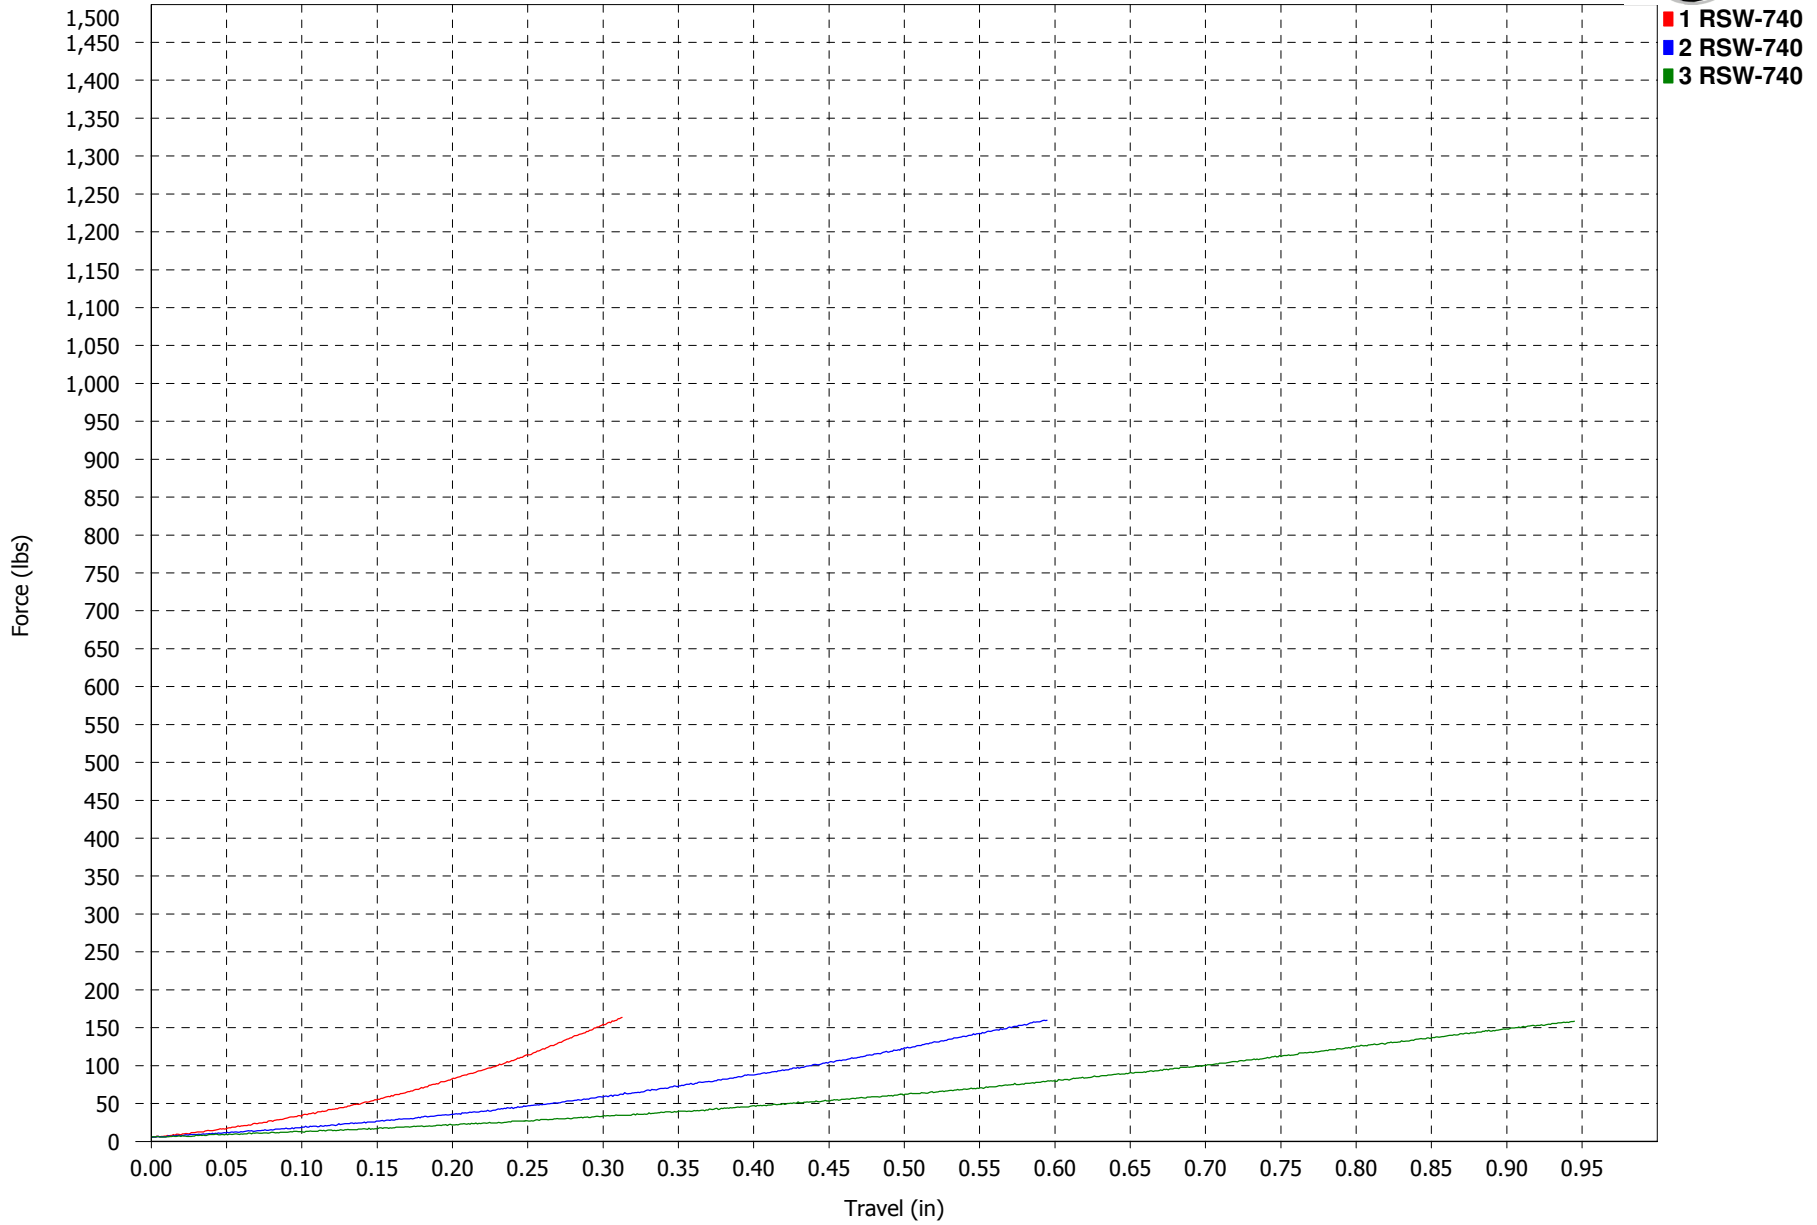

Force vs. Travel

**RSW 7 SERIES
40D NATURAL**

Force vs. Travel

**RSW 7 SERIES
50D BLACK**

Force vs. Travel

**RSW 7 SERIES
60D PURPLE**

Force vs. Travel

**RSW 7 SERIES
70D GREEN**

Force vs. Travel

**RSW 7 SERIES
80D YELLOW**

Force vs. Travel

**RSW 7 SERIES
85D RED**

Force vs. Travel

**RSW 7 SERIES
90D BLUE**

Force vs. Travel

**RSW 7 SERIES
93D ORANGE**

Force vs. Travel

**RSW 7 SERIES
95D BLACK**