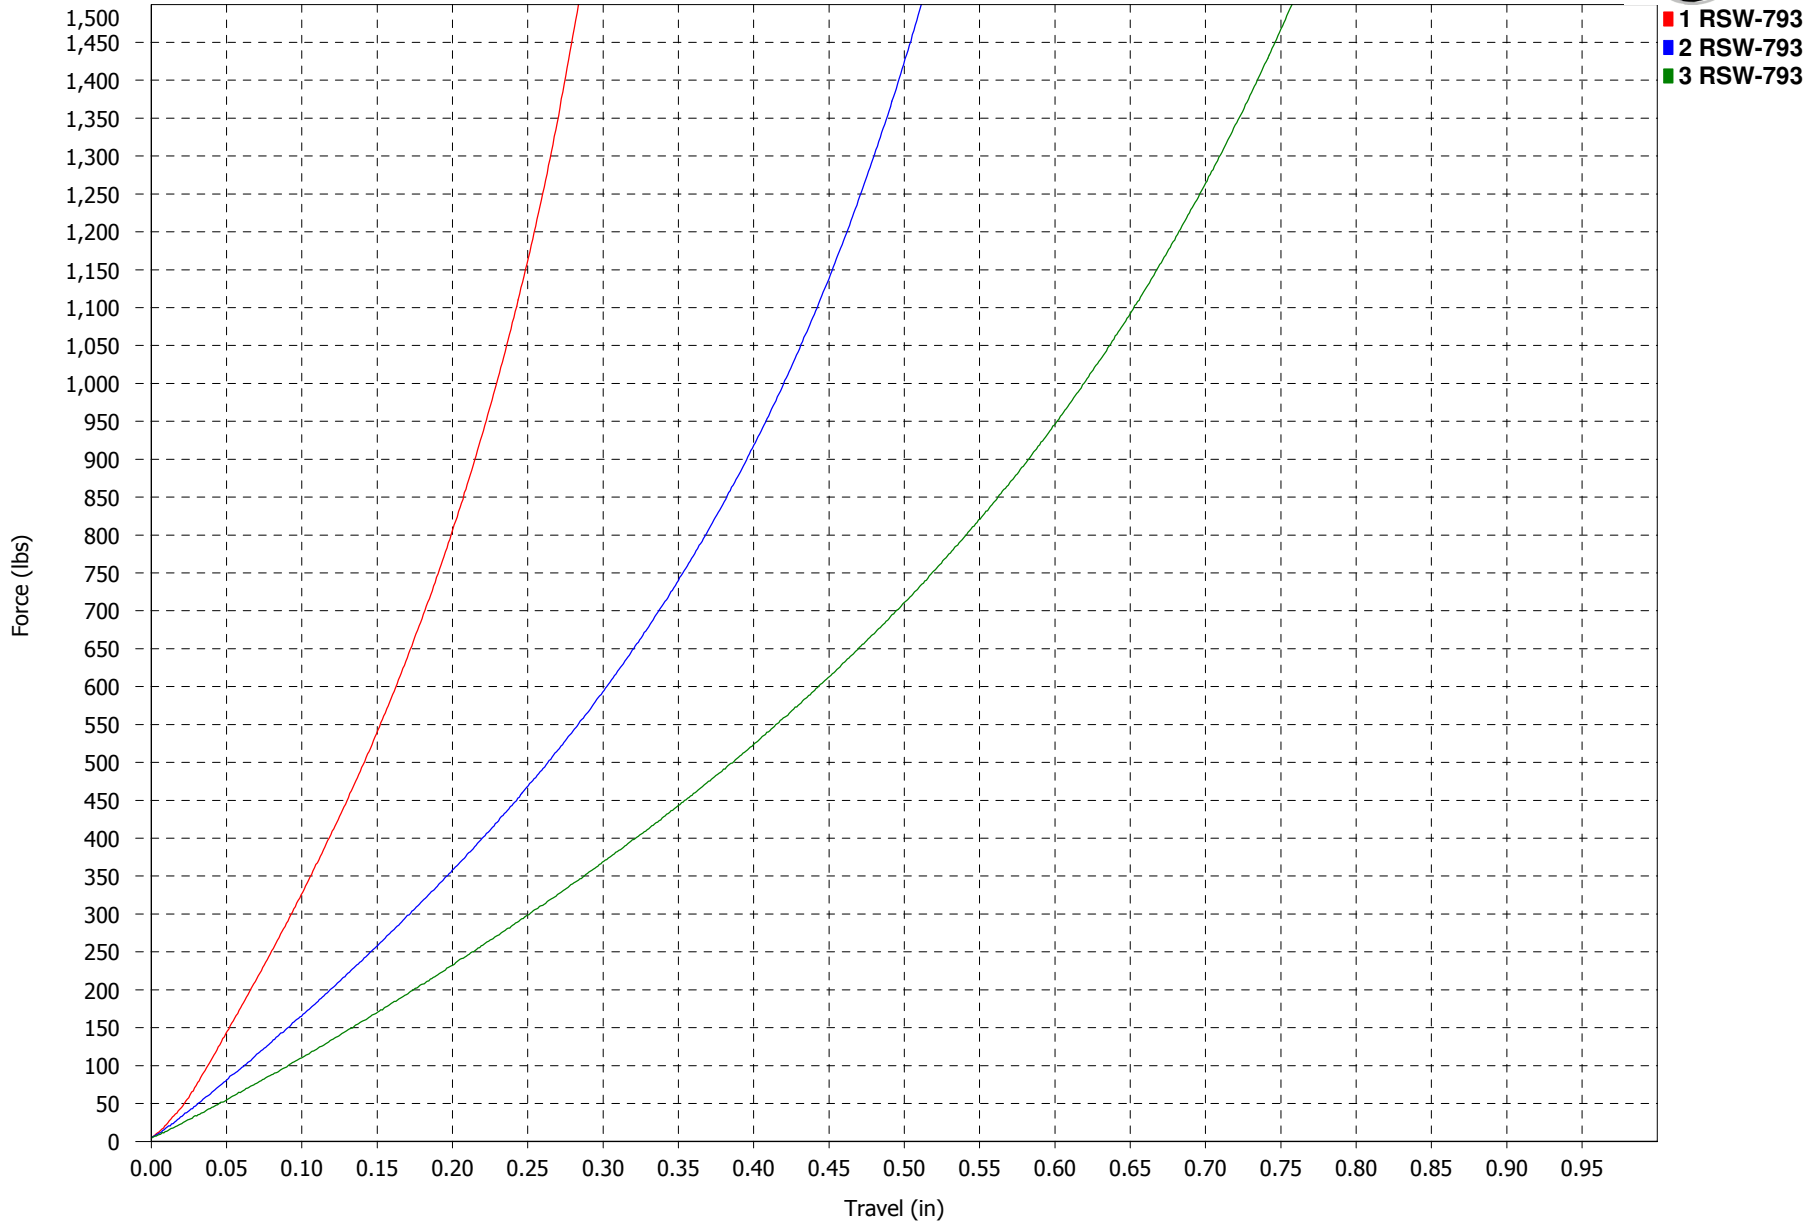

Force vs. Travel

**RSW 7 SERIES
40D NATURAL**

Force vs. Travel

**RSW 7 SERIES
50D BLACK**

Force vs. Travel

**RSW 7 SERIES
60D PURPLE**

Force vs. Travel

**RSW 7 SERIES
70D GREEN**

Force vs. Travel

**RSW 7 SERIES
80D YELLOW**

Force vs. Travel

**RSW 7 SERIES
85D RED**

Force vs. Travel

**RSW 7 SERIES
90D BLUE**

Force vs. Travel

**RSW 7 SERIES
93D ORANGE**

Force vs. Travel

**RSW 7 SERIES
95D BLACK**