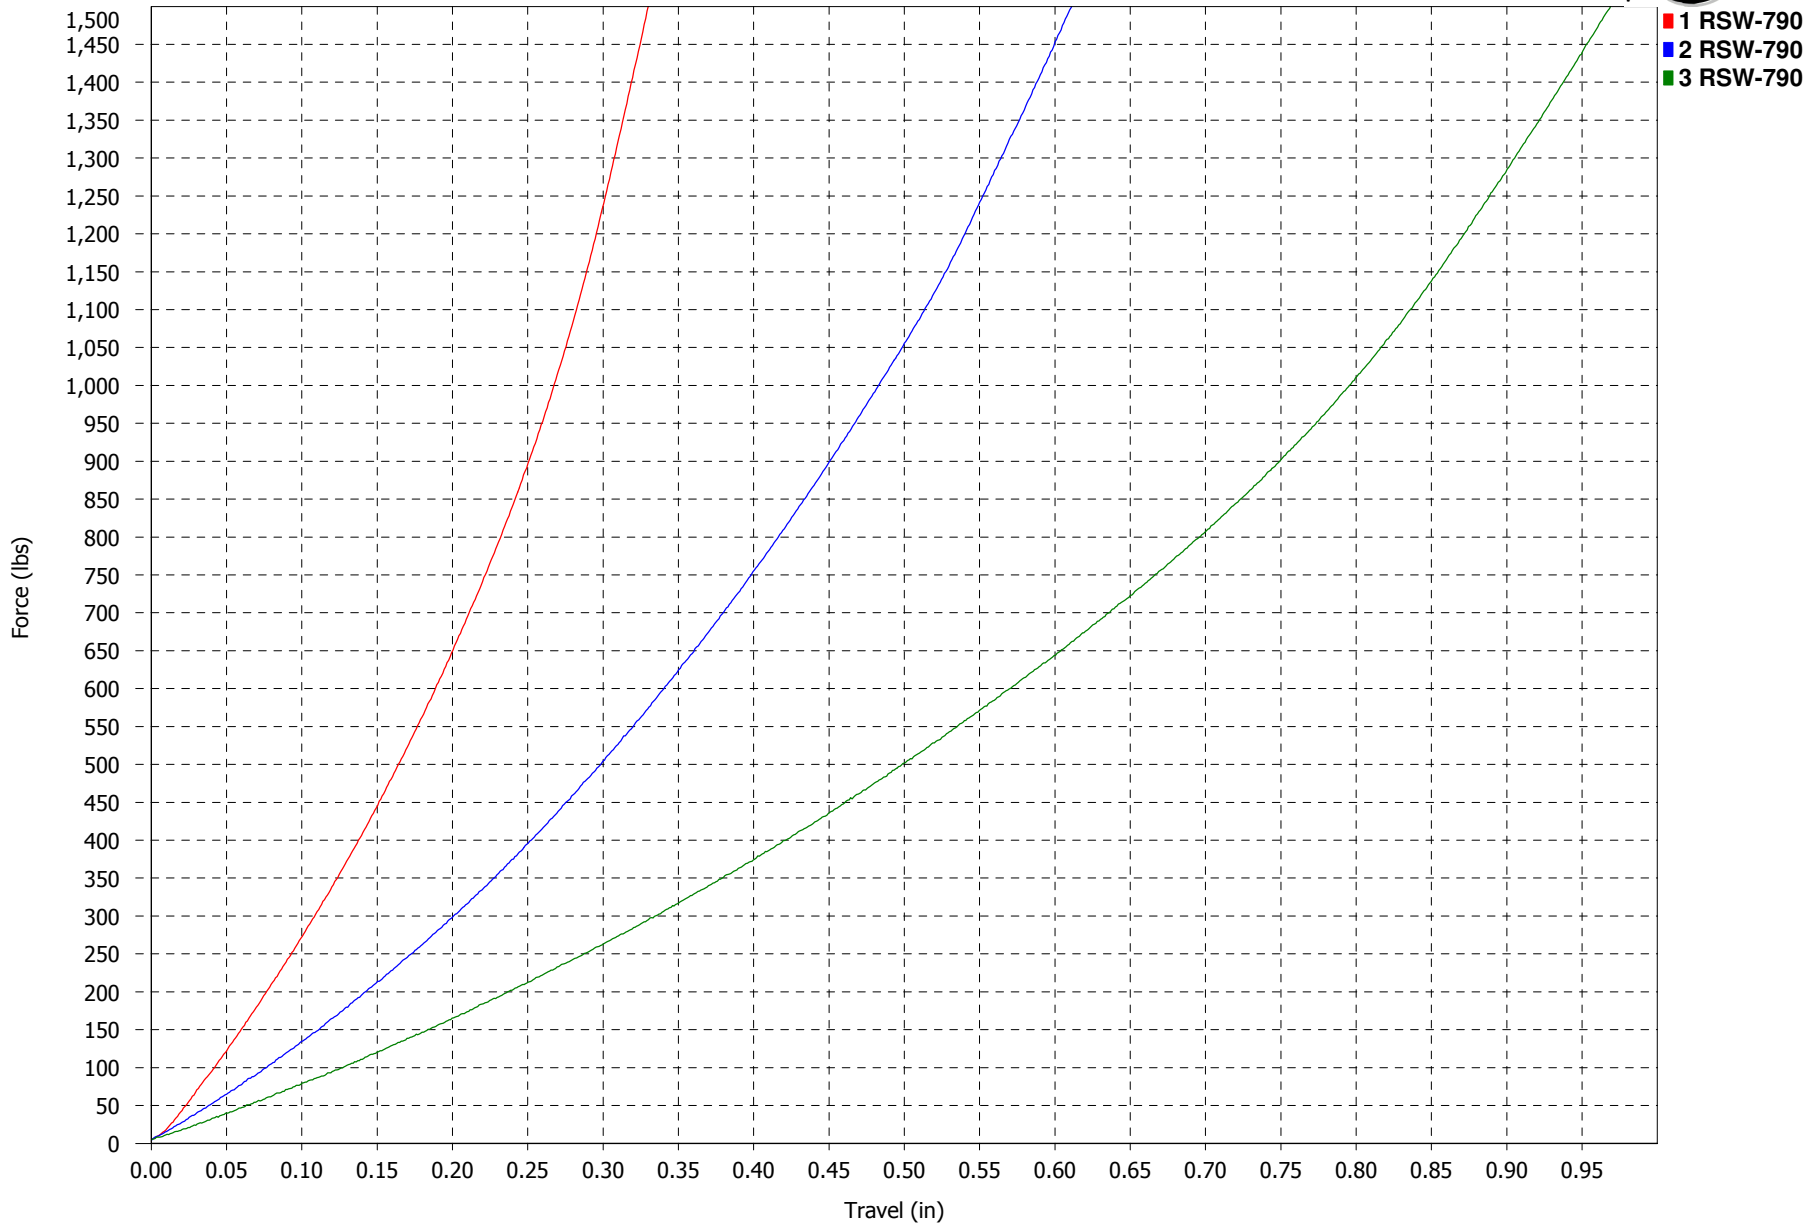

Force vs. Travel

**RSW 7 SERIES
40D NATURAL**

Force vs. Travel

**RSW 7 SERIES
50D BLACK**

Force vs. Travel

**RSW 7 SERIES
60D PURPLE**

Force vs. Travel

**RSW 7 SERIES
70D GREEN**

Force vs. Travel

**RSW 7 SERIES
80D YELLOW**

Force vs. Travel

**RSW 7 SERIES
85D RED**

Force vs. Travel

**RSW 7 SERIES
90D BLUE**

Force vs. Travel

**RSW 7 SERIES
93D ORANGE**

Force vs. Travel

**RSW 7 SERIES
95D BLACK**