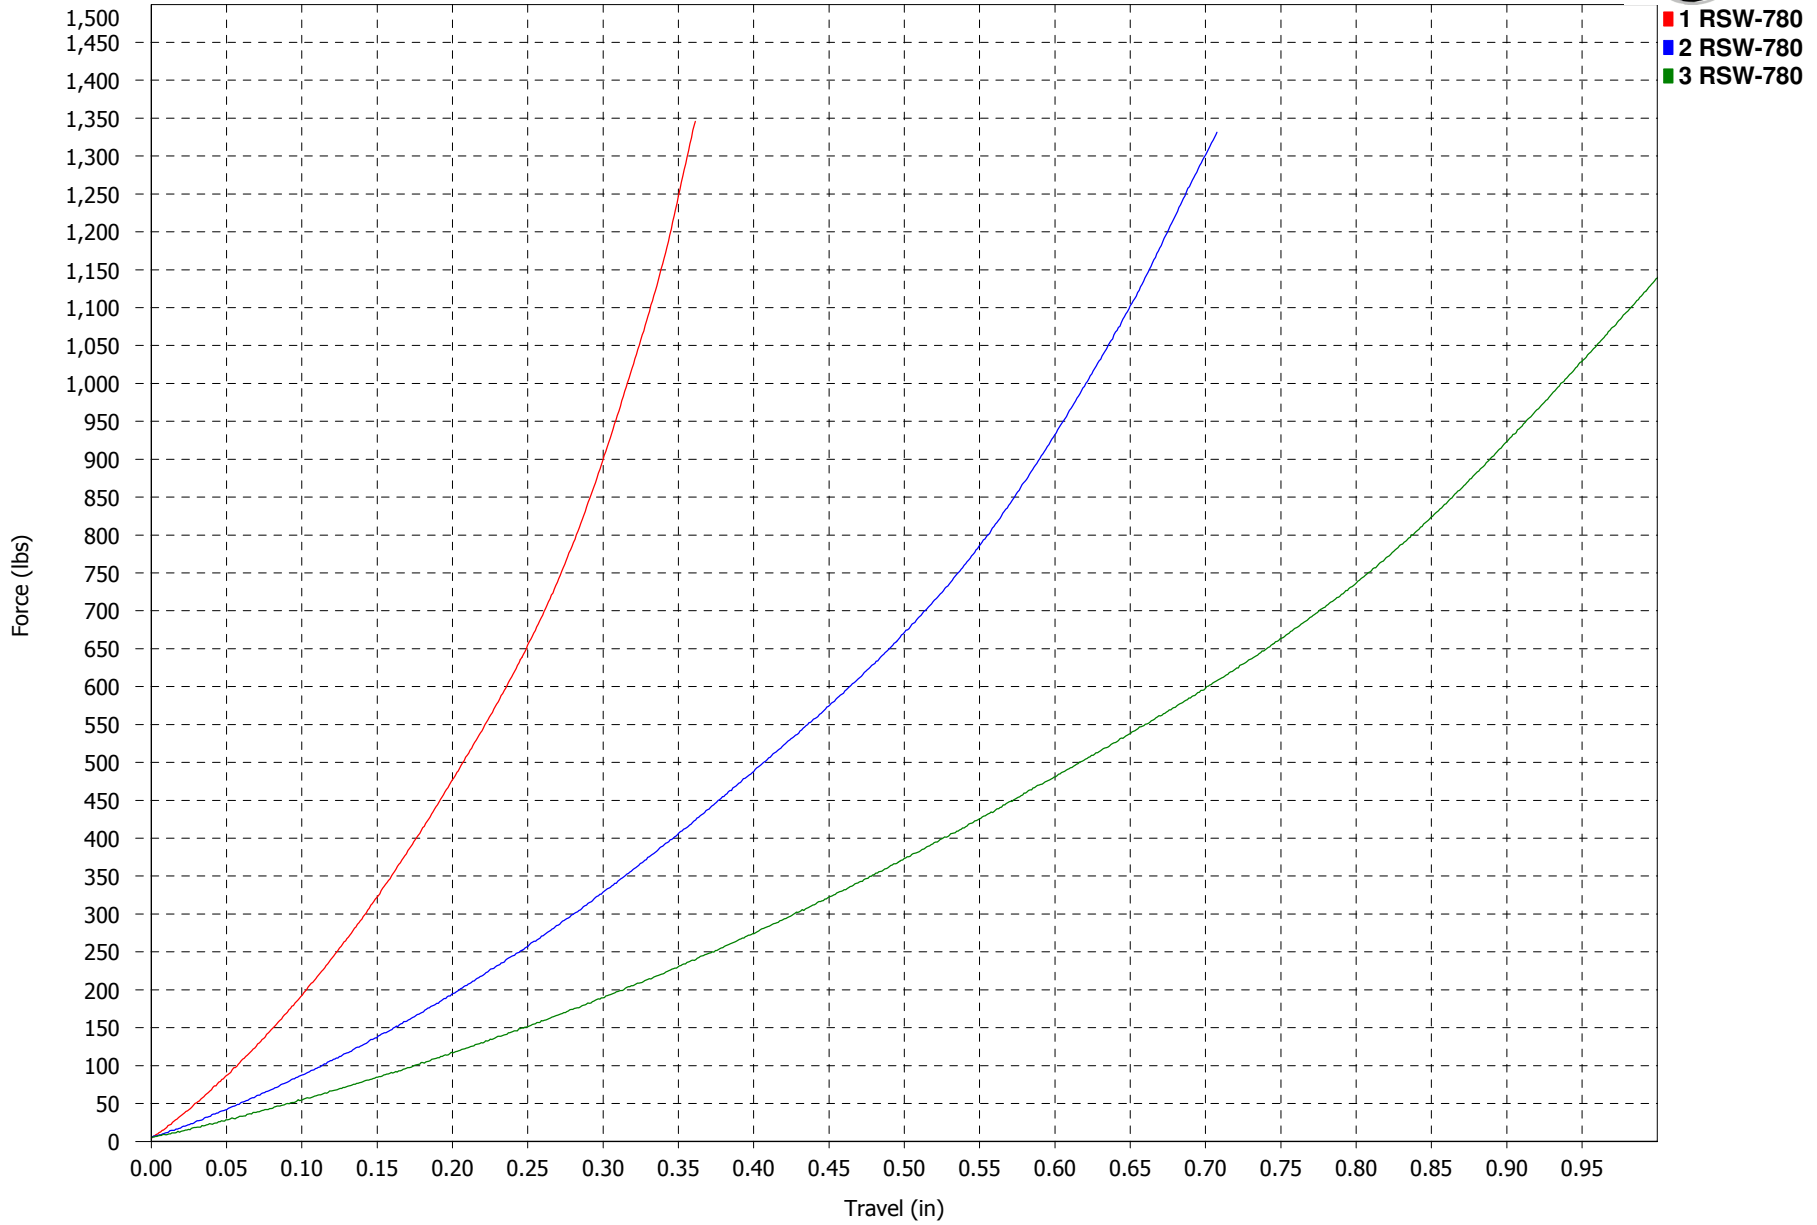

Force vs. Travel

**RSW 7 SERIES
40D NATURAL**

Force vs. Travel

**RSW 7 SERIES
50D BLACK**

Force vs. Travel

**RSW 7 SERIES
60D PURPLE**

Force vs. Travel

**RSW 7 SERIES
70D GREEN**

Force vs. Travel

**RSW 7 SERIES
80D YELLOW**

Force vs. Travel

**RSW 7 SERIES
85D RED**

Force vs. Travel

**RSW 7 SERIES
90D BLUE**

Force vs. Travel

**RSW 7 SERIES
93D ORANGE**

Force vs. Travel

**RSW 7 SERIES
95D BLACK**