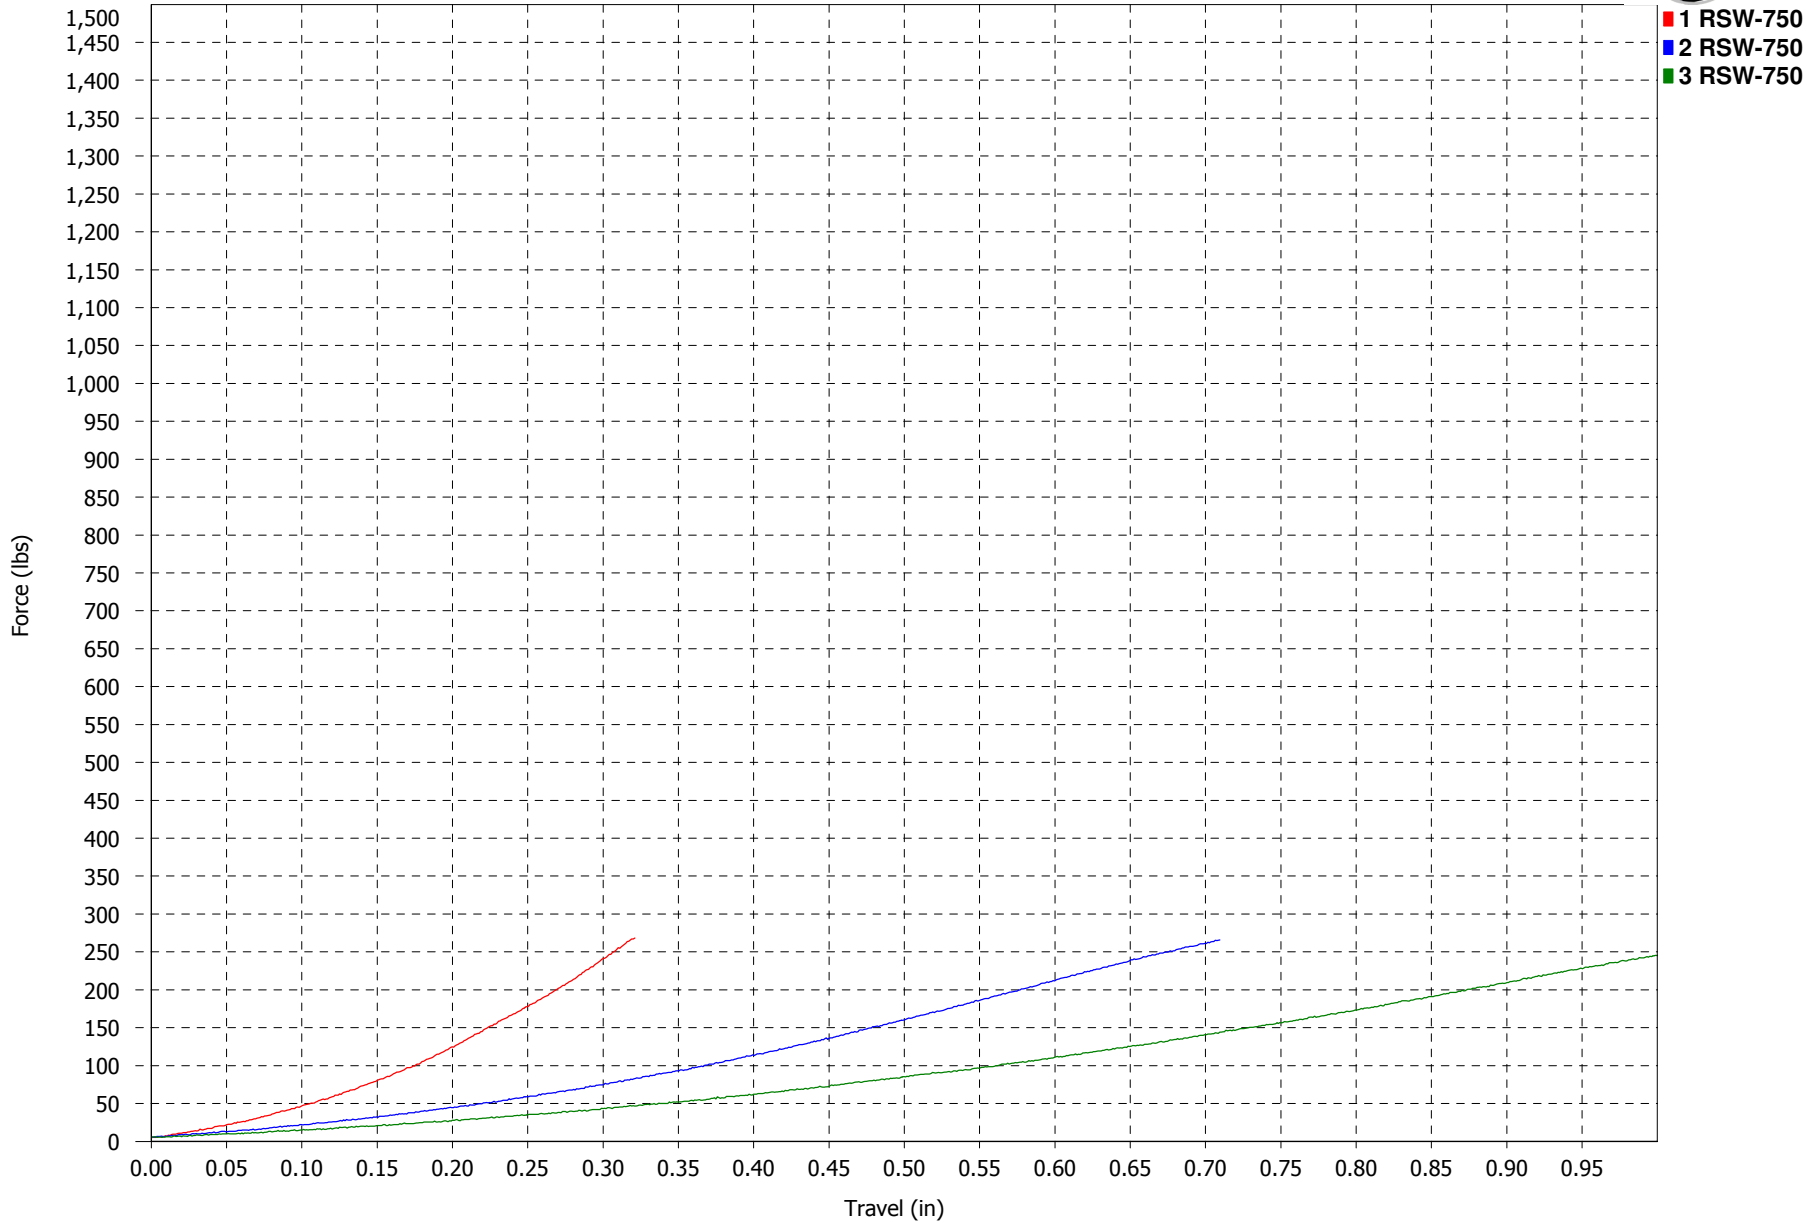

Force vs. Travel

**RSW 7 SERIES
40D NATURAL**

Force vs. Travel

**RSW 7 SERIES
50D BLACK**

Force vs. Travel

**RSW 7 SERIES
60D PURPLE**

Force vs. Travel

**RSW 7 SERIES
70D GREEN**

Force vs. Travel

**RSW 7 SERIES
80D YELLOW**

Force vs. Travel

**RSW 7 SERIES
85D RED**

Force vs. Travel

**RSW 7 SERIES
90D BLUE**

Force vs. Travel

**RSW 7 SERIES
93D ORANGE**

Force vs. Travel

**RSW 7 SERIES
95D BLACK**