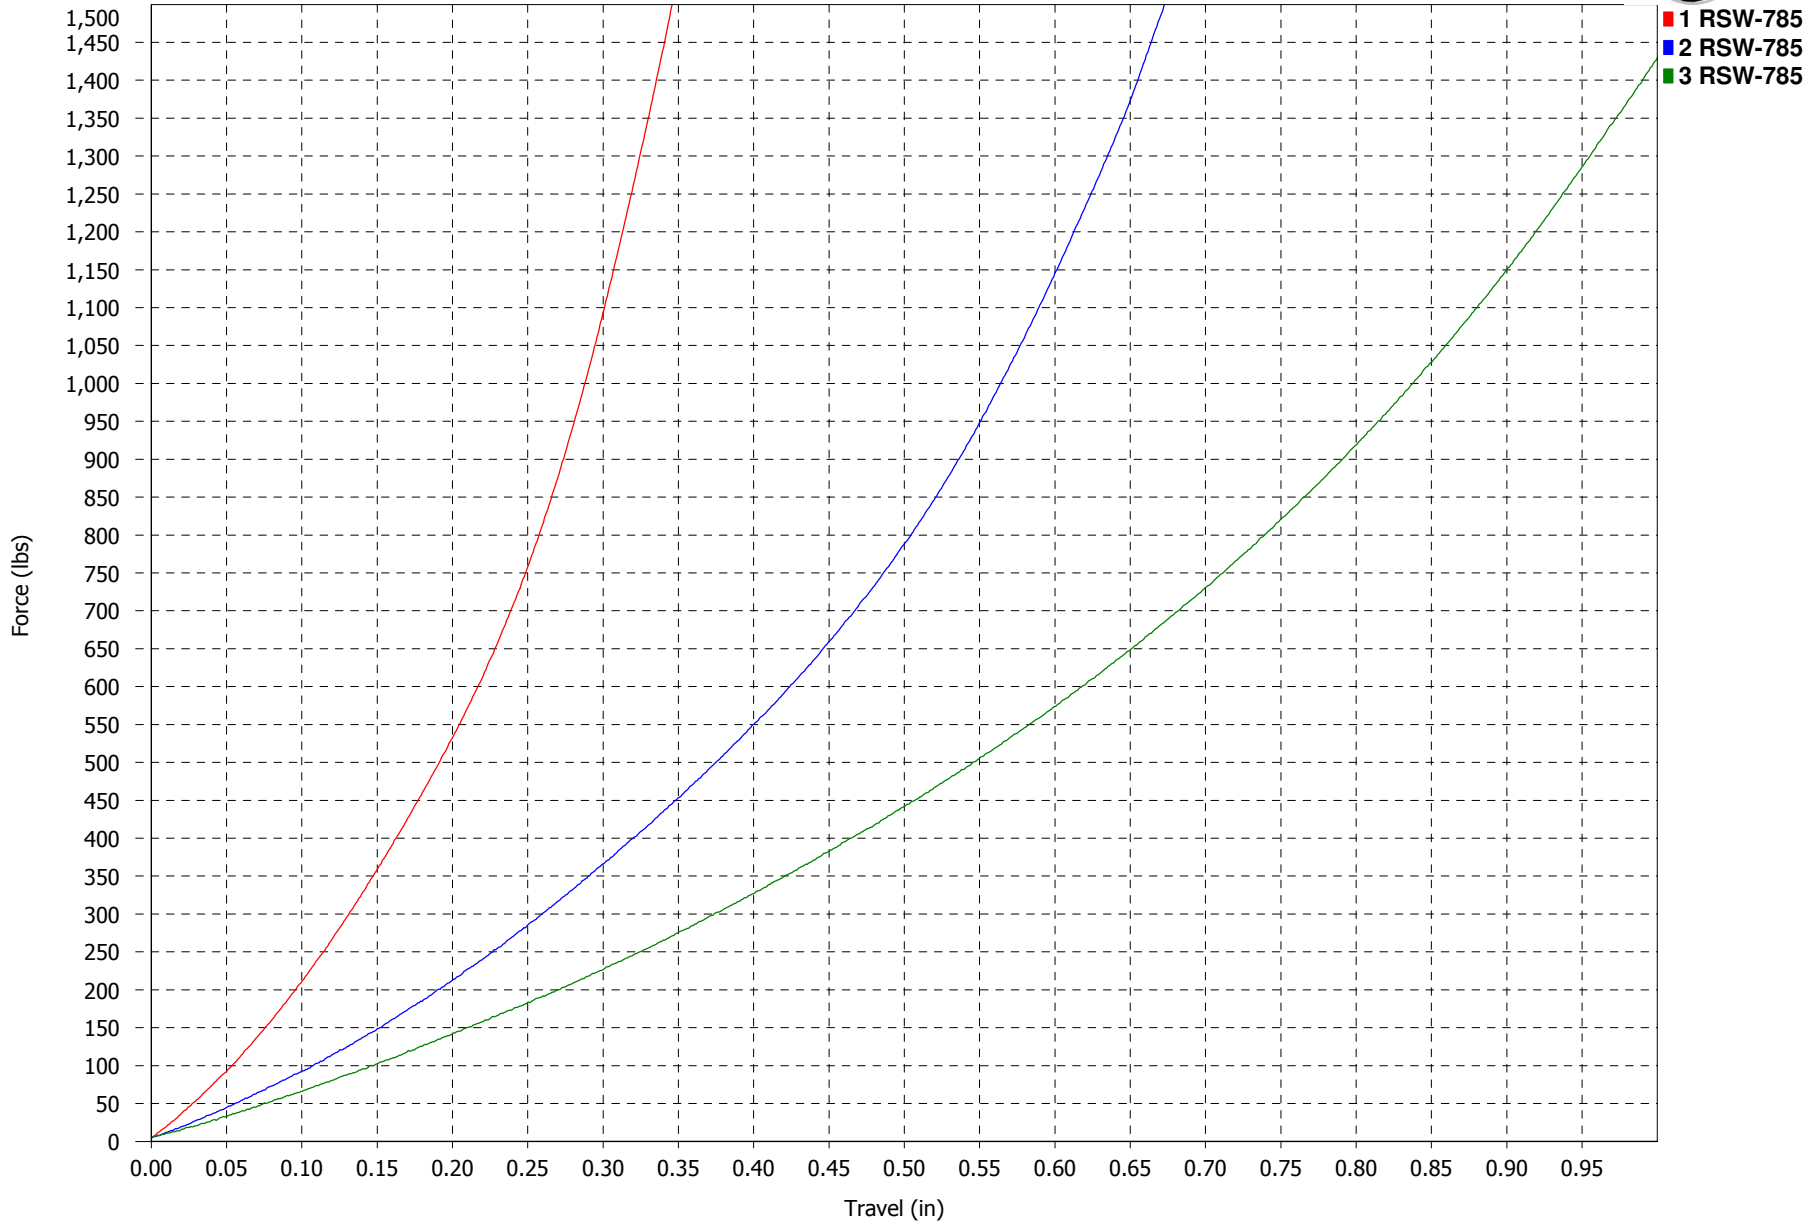

Force vs. Travel

**RSW 7 SERIES
40D NATURAL**

Force vs. Travel

**RSW 7 SERIES
50D BLACK**

Force vs. Travel

**RSW 7 SERIES
60D PURPLE**

Force vs. Travel

**RSW 7 SERIES
70D GREEN**

Force vs. Travel

**RSW 7 SERIES
80D YELLOW**

Force vs. Travel

**RSW 7 SERIES
85D RED**

Force vs. Travel

**RSW 7 SERIES
90D BLUE**

Force vs. Travel

**RSW 7 SERIES
93D ORANGE**

Force vs. Travel

**RSW 7 SERIES
95D BLACK**