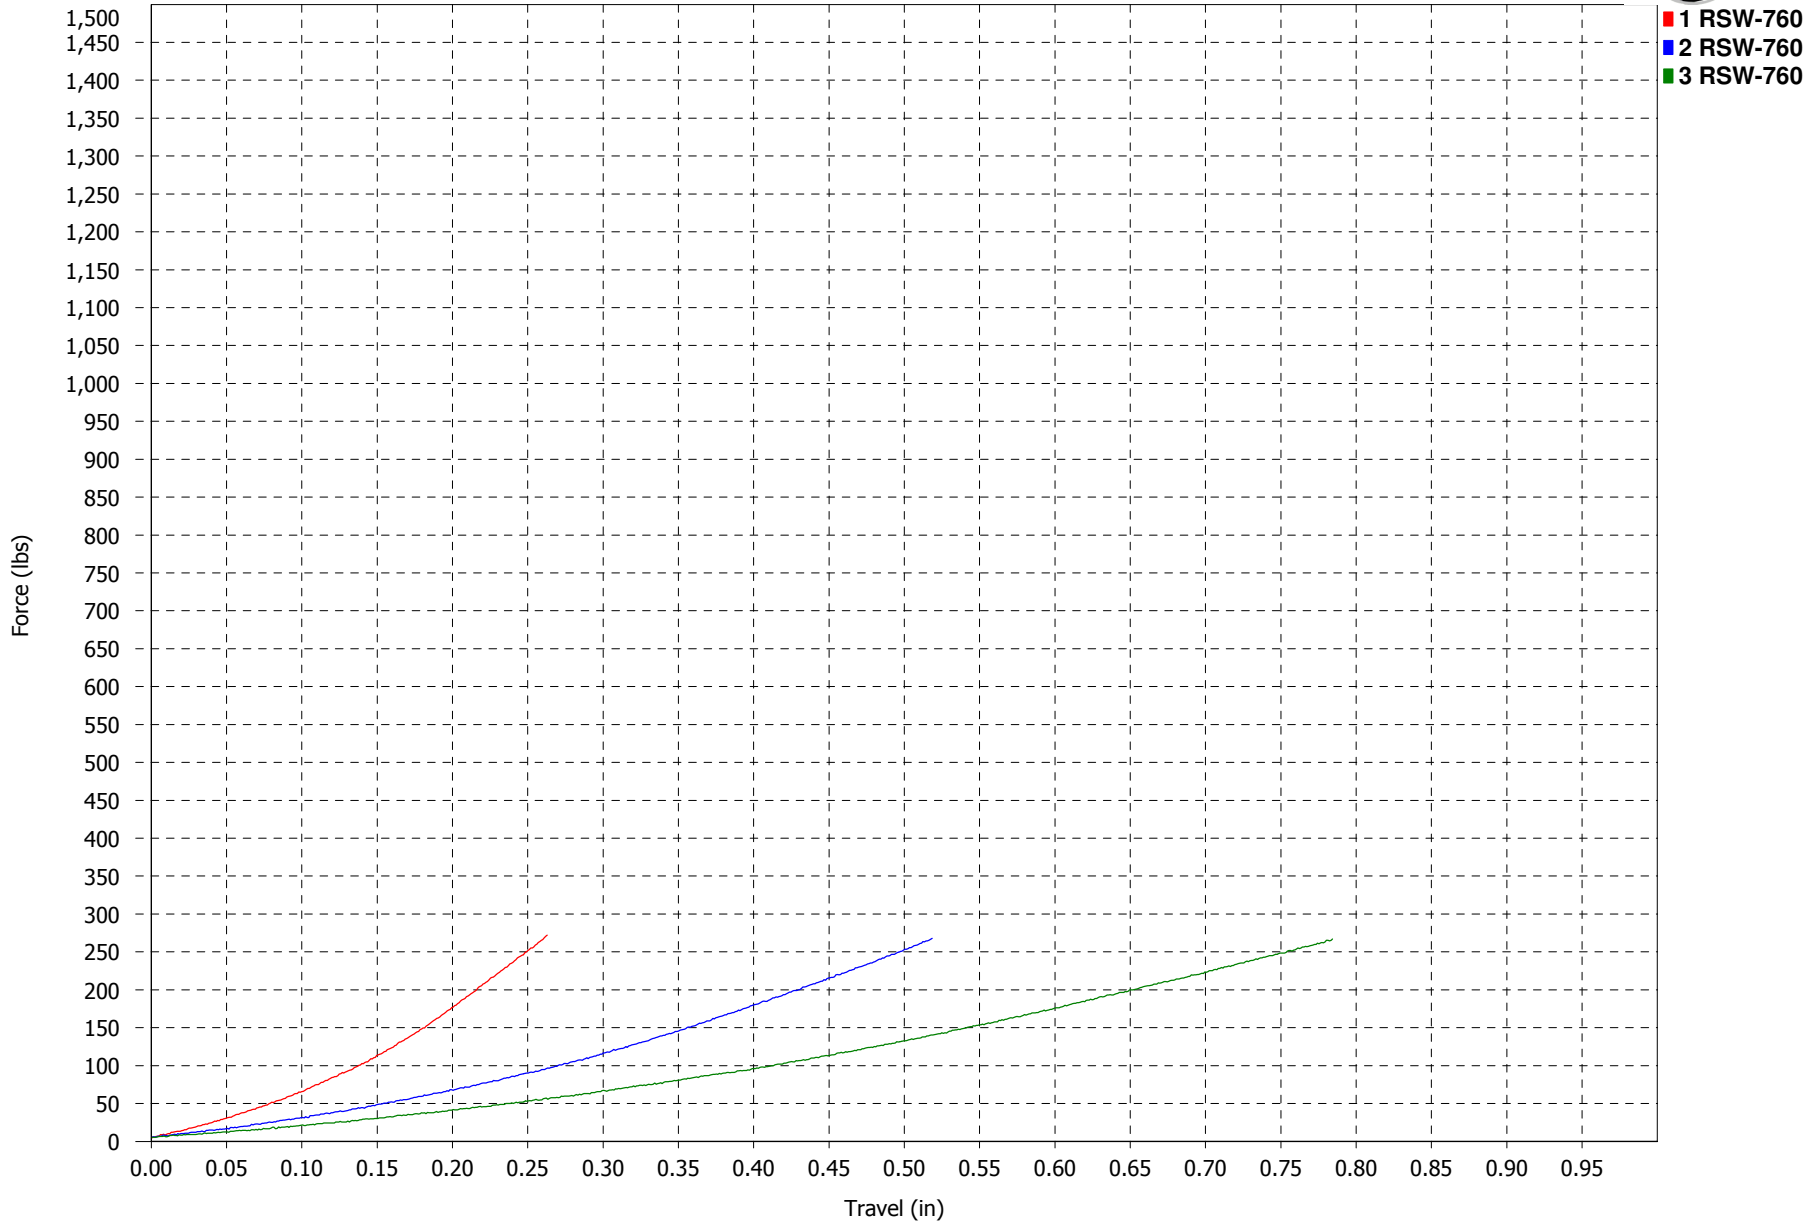

Force vs. Travel

**RSW 7 SERIES
40D NATURAL**

Force vs. Travel

**RSW 7 SERIES
50D BLACK**

Force vs. Travel

**RSW 7 SERIES
60D PURPLE**

Force vs. Travel

**RSW 7 SERIES
70D GREEN**

Force vs. Travel

**RSW 7 SERIES
80D YELLOW**

Force vs. Travel

**RSW 7 SERIES
85D RED**

Force vs. Travel

**RSW 7 SERIES
90D BLUE**

Force vs. Travel

**RSW 7 SERIES
93D ORANGE**

Force vs. Travel

**RSW 7 SERIES
95D BLACK**