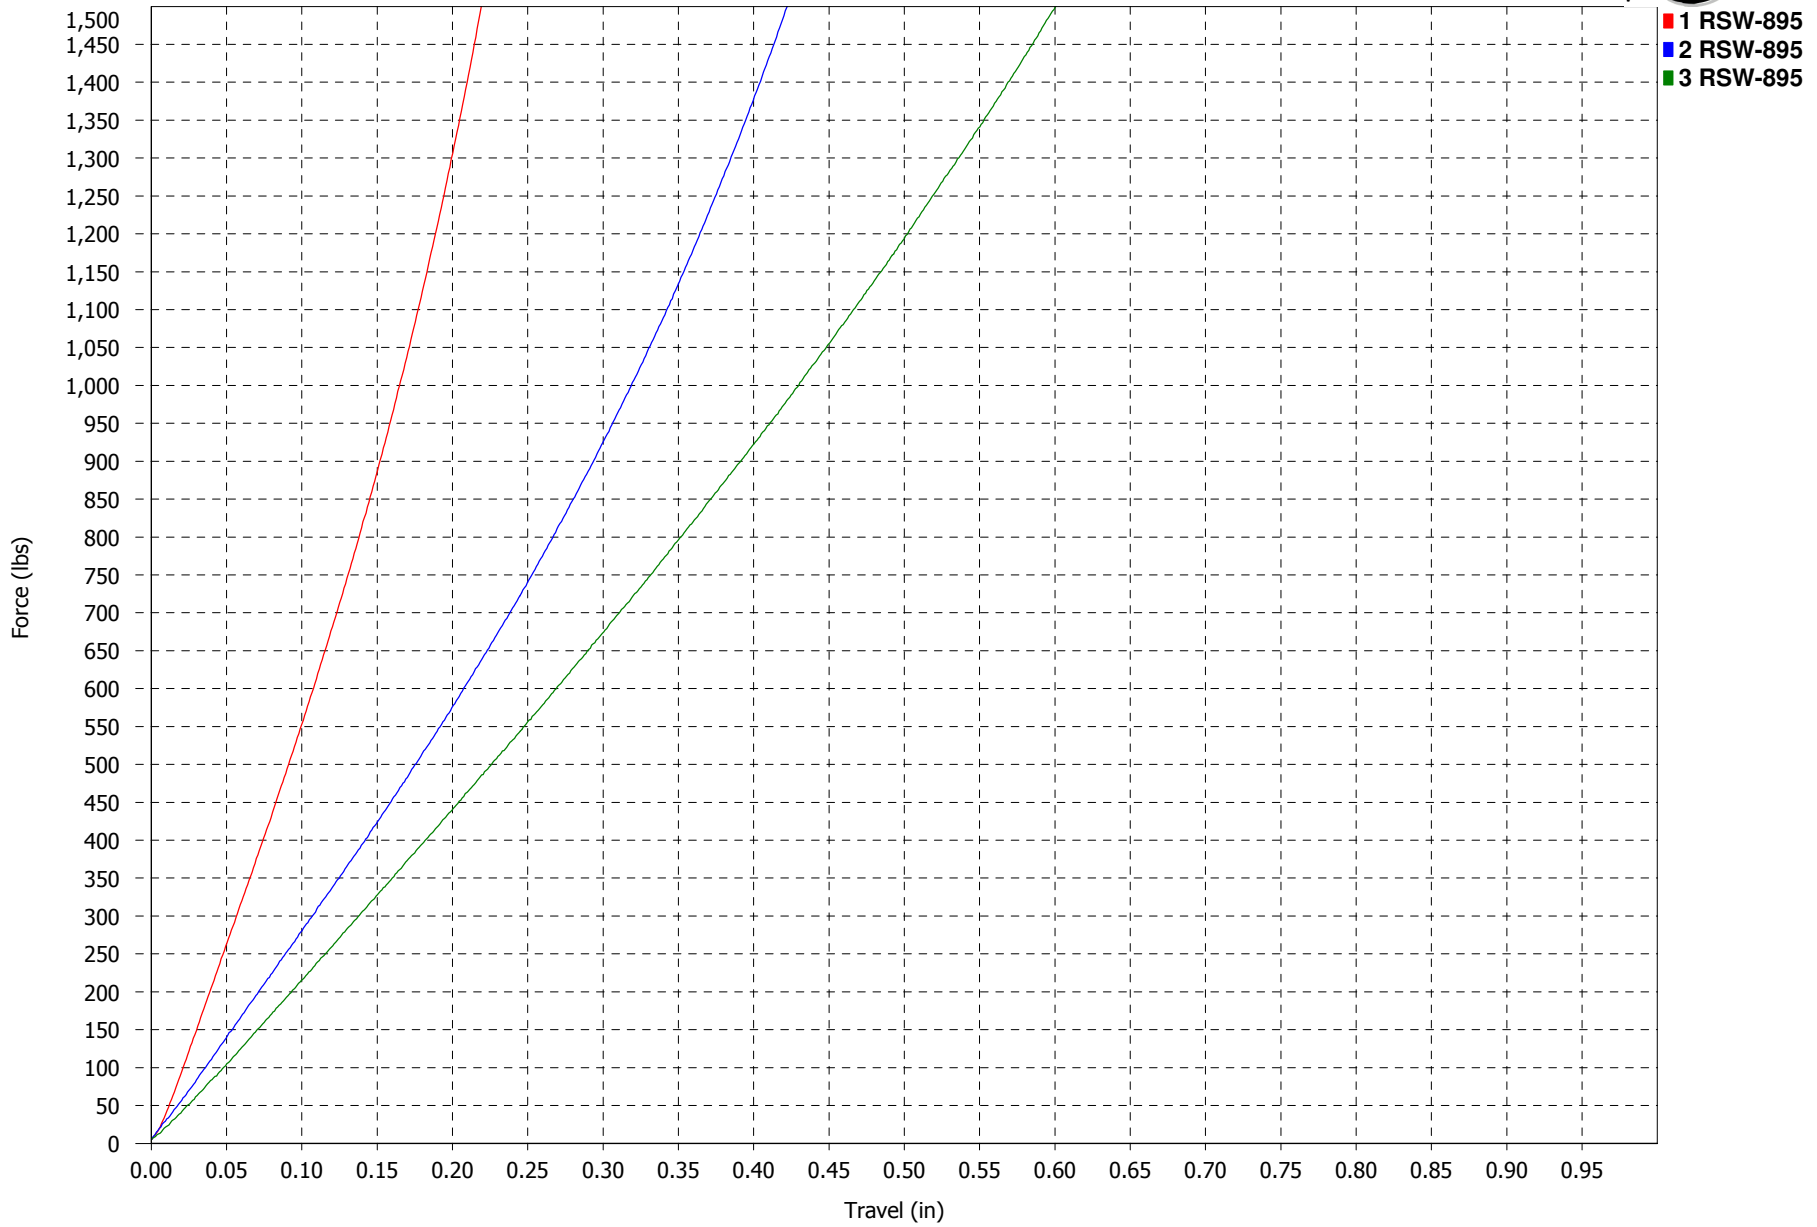

Force vs. Travel

**RSW 8 SERIES
40D NATURAL**

Force vs. Travel

**RSW 8 SERIES
50D BLACK**

Force vs. Travel

**RSW 8 SERIES
60D PURPLE**

Force vs. Travel

**RSW 8 SERIES
70D GREEN**

Force vs. Travel

**RSW 8 SERIES
80D YELLOW**

Force vs. Travel

**RSW 8 SERIES
85D RED**

Force vs. Travel

**RSW 8 SERIES
90D BLUE**

Force vs. Travel

**RSW 8 SERIES
93D ORANGE**

Force vs. Travel

**RSW 8 SERIES
95D BLACK**