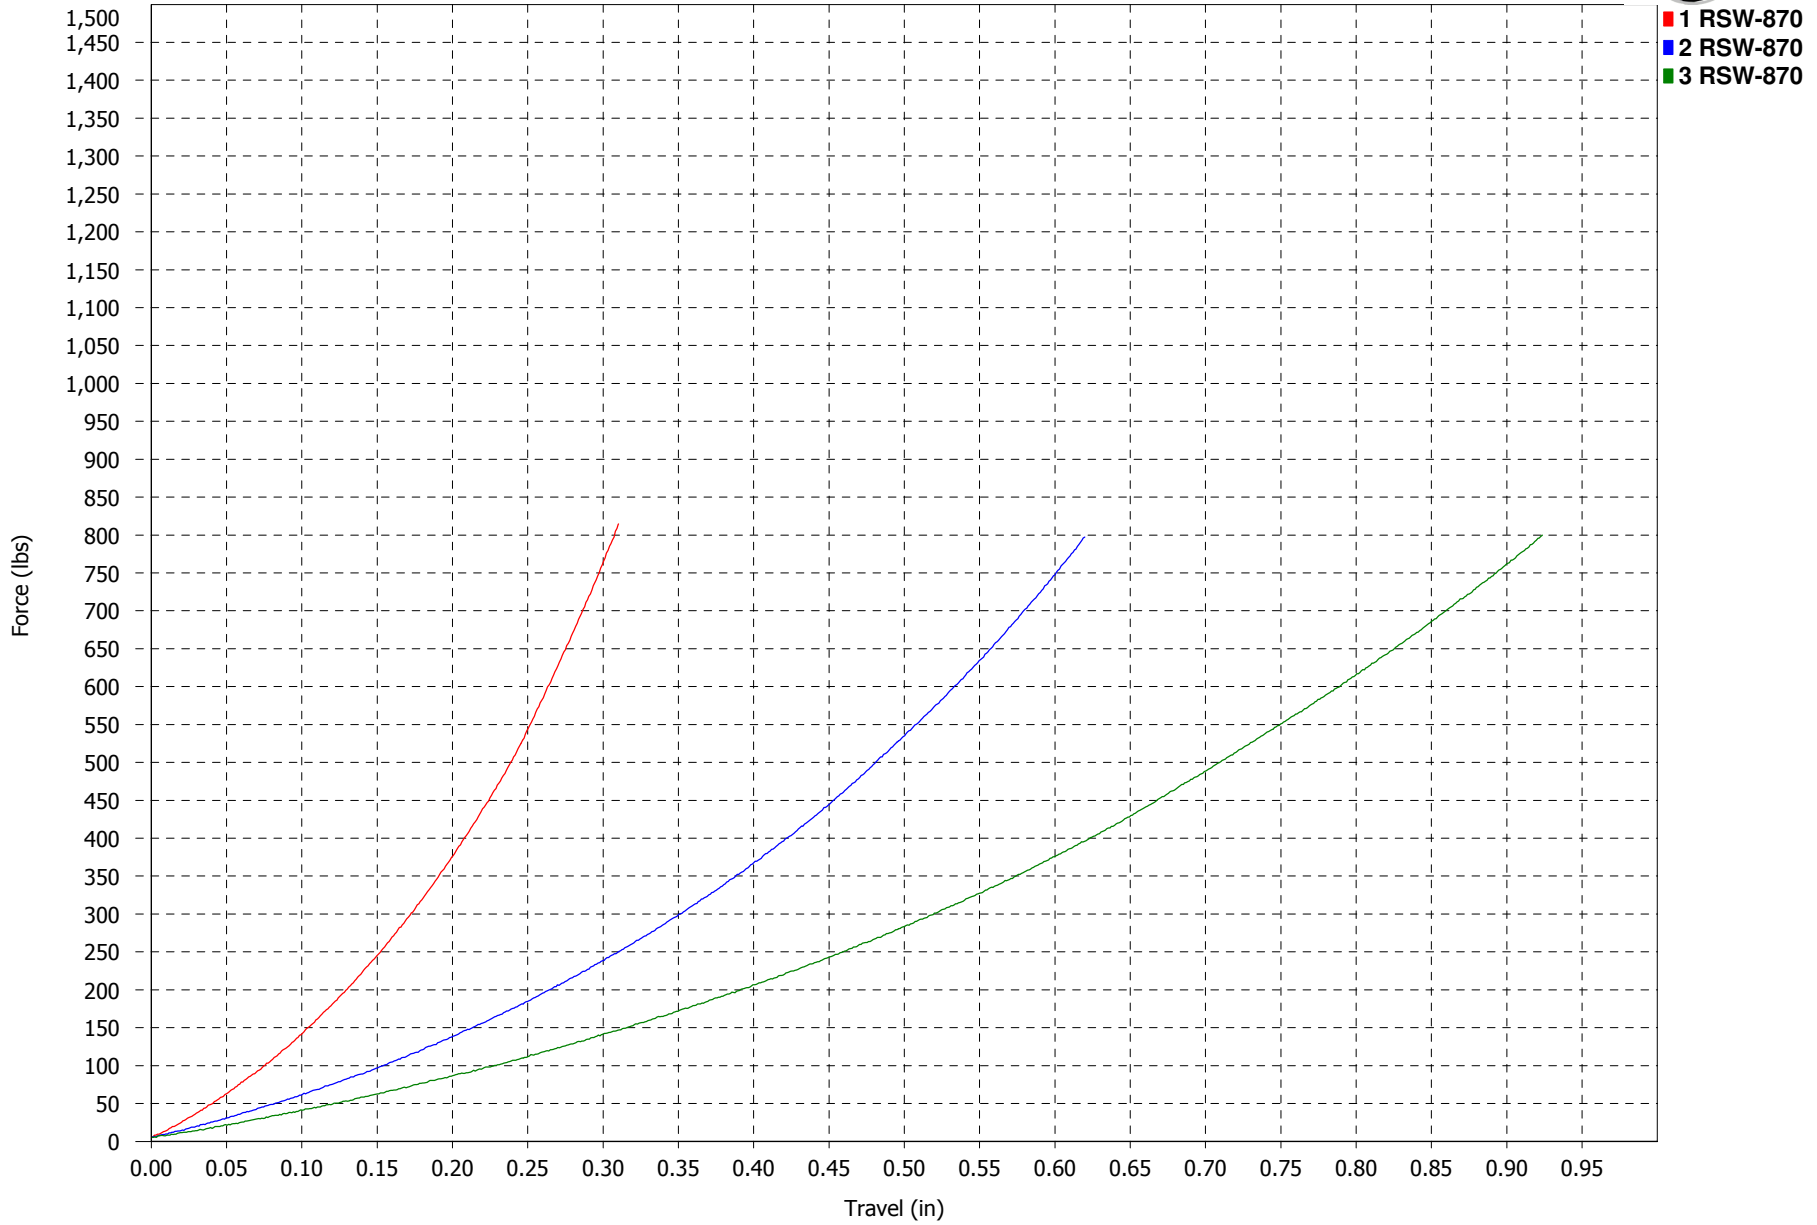

Force vs. Travel

**RSW 8 SERIES
40D NATURAL**

Force vs. Travel

**RSW 8 SERIES
50D BLACK**

Force vs. Travel

**RSW 8 SERIES
60D PURPLE**

Force vs. Travel

**RSW 8 SERIES
70D GREEN**

Force vs. Travel

**RSW 8 SERIES
80D YELLOW**

Force vs. Travel

**RSW 8 SERIES
85D RED**

Force vs. Travel

**RSW 8 SERIES
90D BLUE**

Force vs. Travel

**RSW 8 SERIES
93D ORANGE**

Force vs. Travel

**RSW 8 SERIES
95D BLACK**