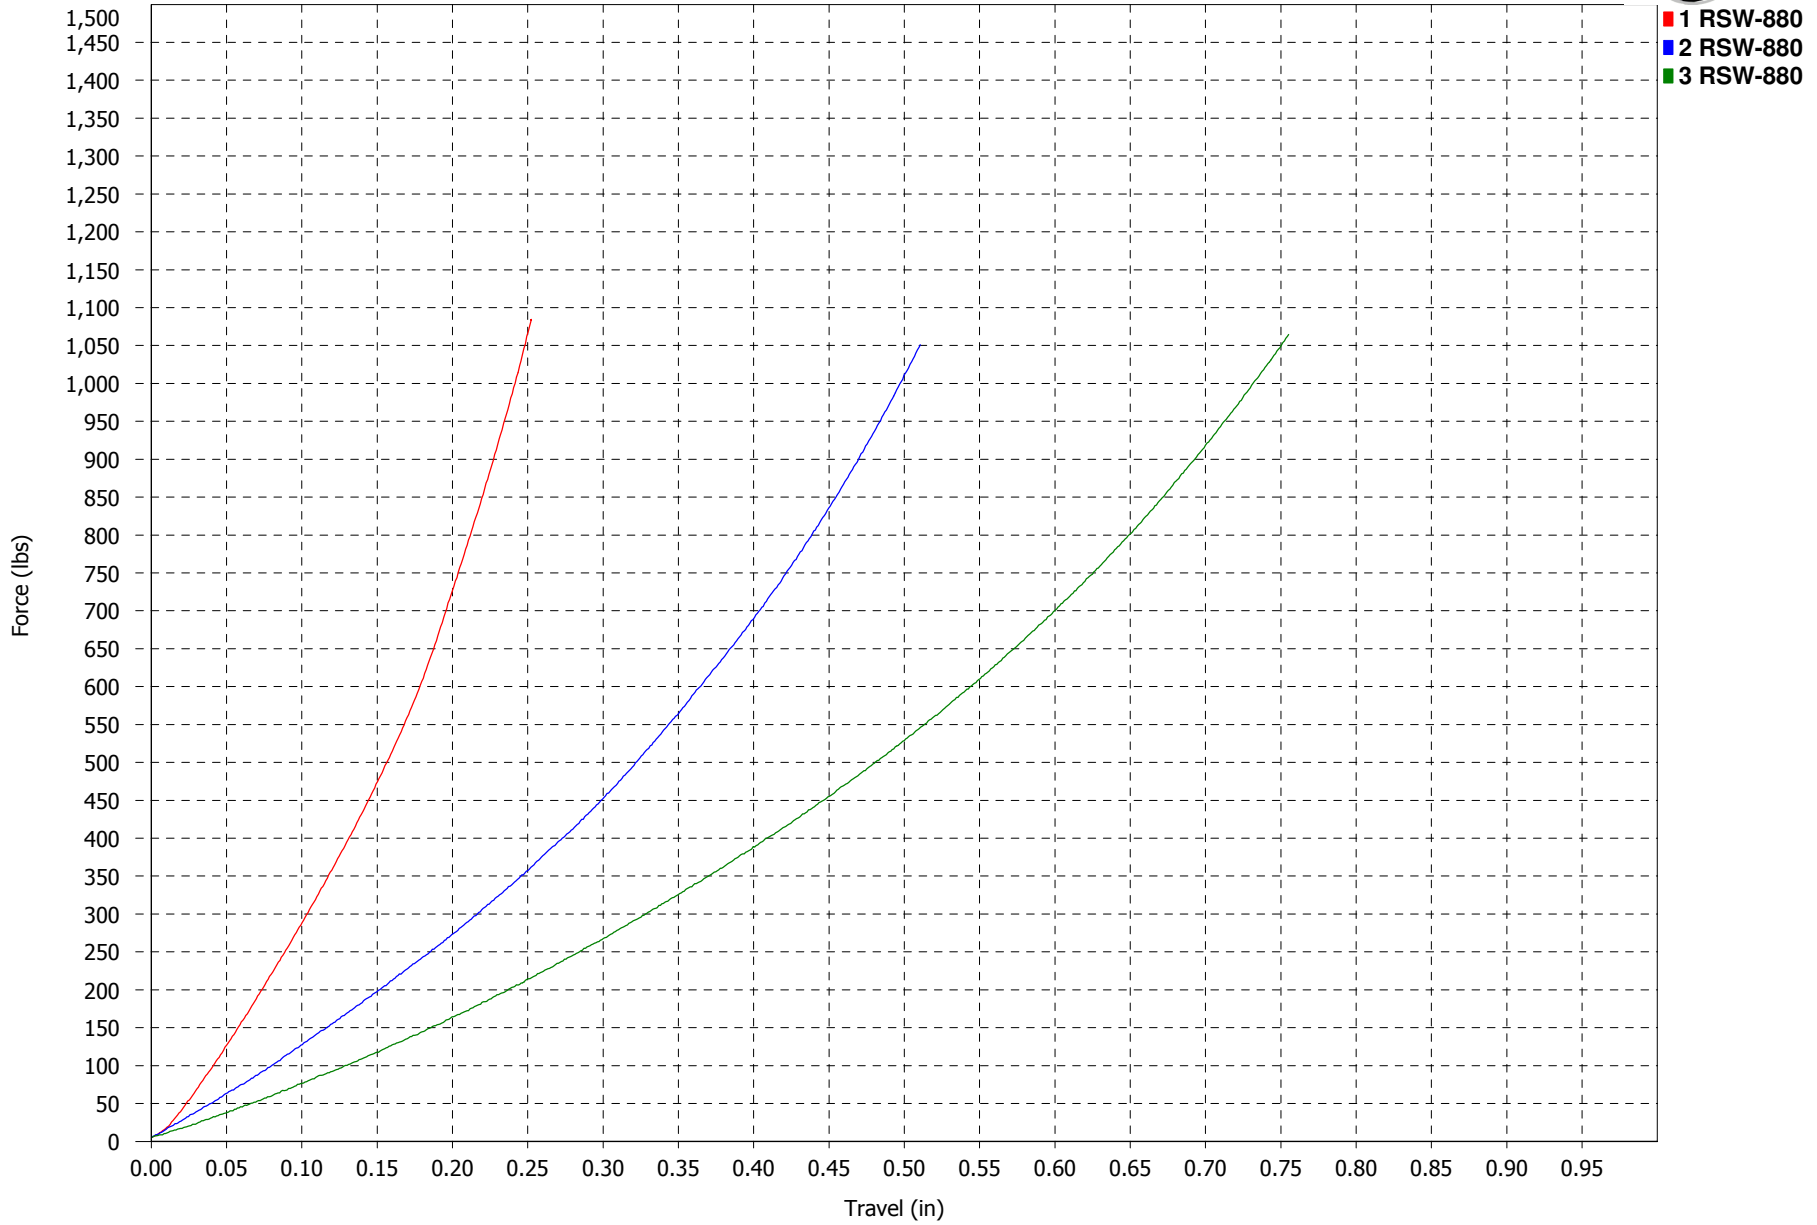

Force vs. Travel

**RSW 8 SERIES
40D NATURAL**

Force vs. Travel

**RSW 8 SERIES
50D BLACK**

Force vs. Travel

**RSW 8 SERIES
60D PURPLE**

Force vs. Travel

**RSW 8 SERIES
70D GREEN**

Force vs. Travel

**RSW 8 SERIES
80D YELLOW**

Force vs. Travel

**RSW 8 SERIES
85D RED**

Force vs. Travel

**RSW 8 SERIES
90D BLUE**

Force vs. Travel

**RSW 8 SERIES
93D ORANGE**

Force vs. Travel

**RSW 8 SERIES
95D BLACK**