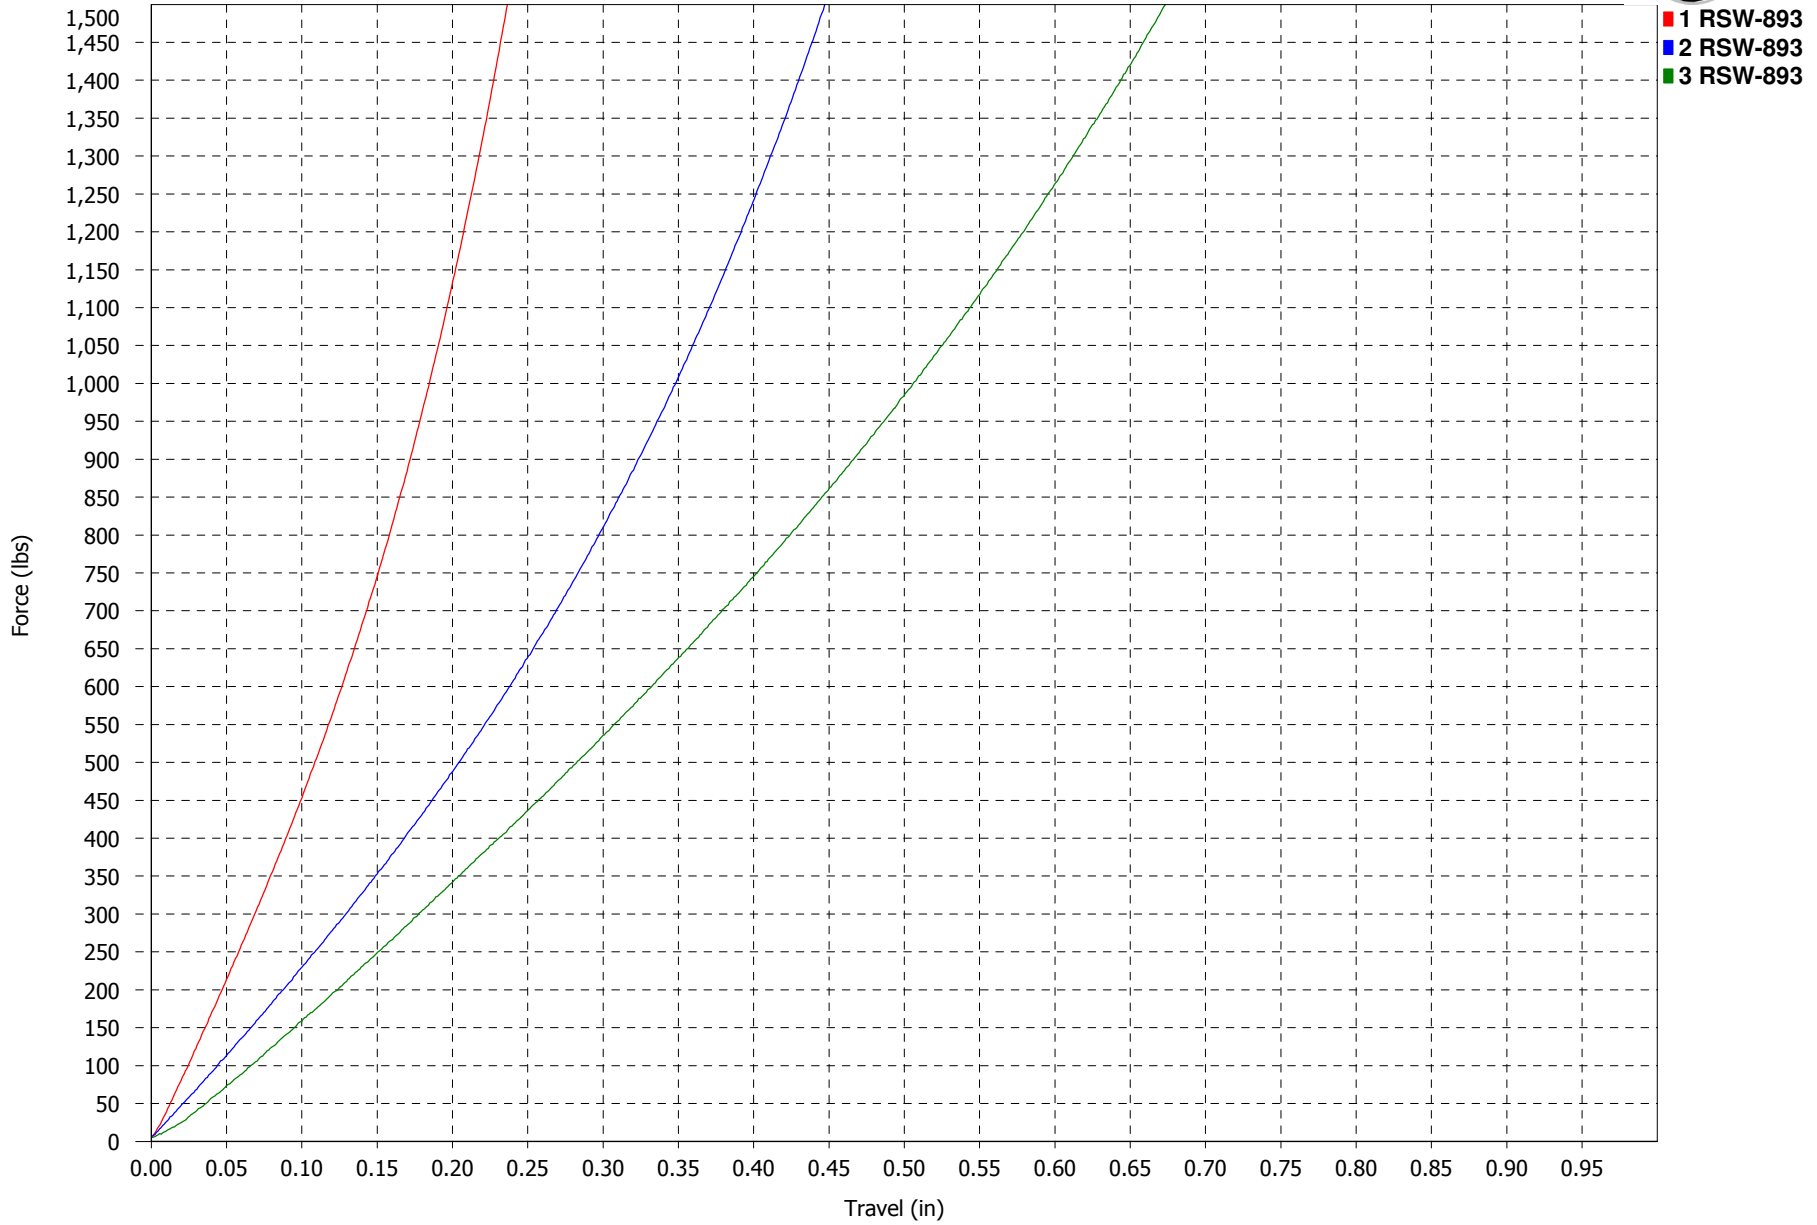

Force vs. Travel

**RSW 8 SERIES
40D NATURAL**

Force vs. Travel

**RSW 8 SERIES
50D BLACK**

Force vs. Travel

**RSW 8 SERIES
60D PURPLE**

Force vs. Travel

**RSW 8 SERIES
70D GREEN**

Force vs. Travel

**RSW 8 SERIES
80D YELLOW**

Force vs. Travel

**RSW 8 SERIES
85D RED**

Force vs. Travel

**RSW 8 SERIES
90D BLUE**

Force vs. Travel

**RSW 8 SERIES
93D ORANGE**

Force vs. Travel

**RSW 8 SERIES
95D BLACK**