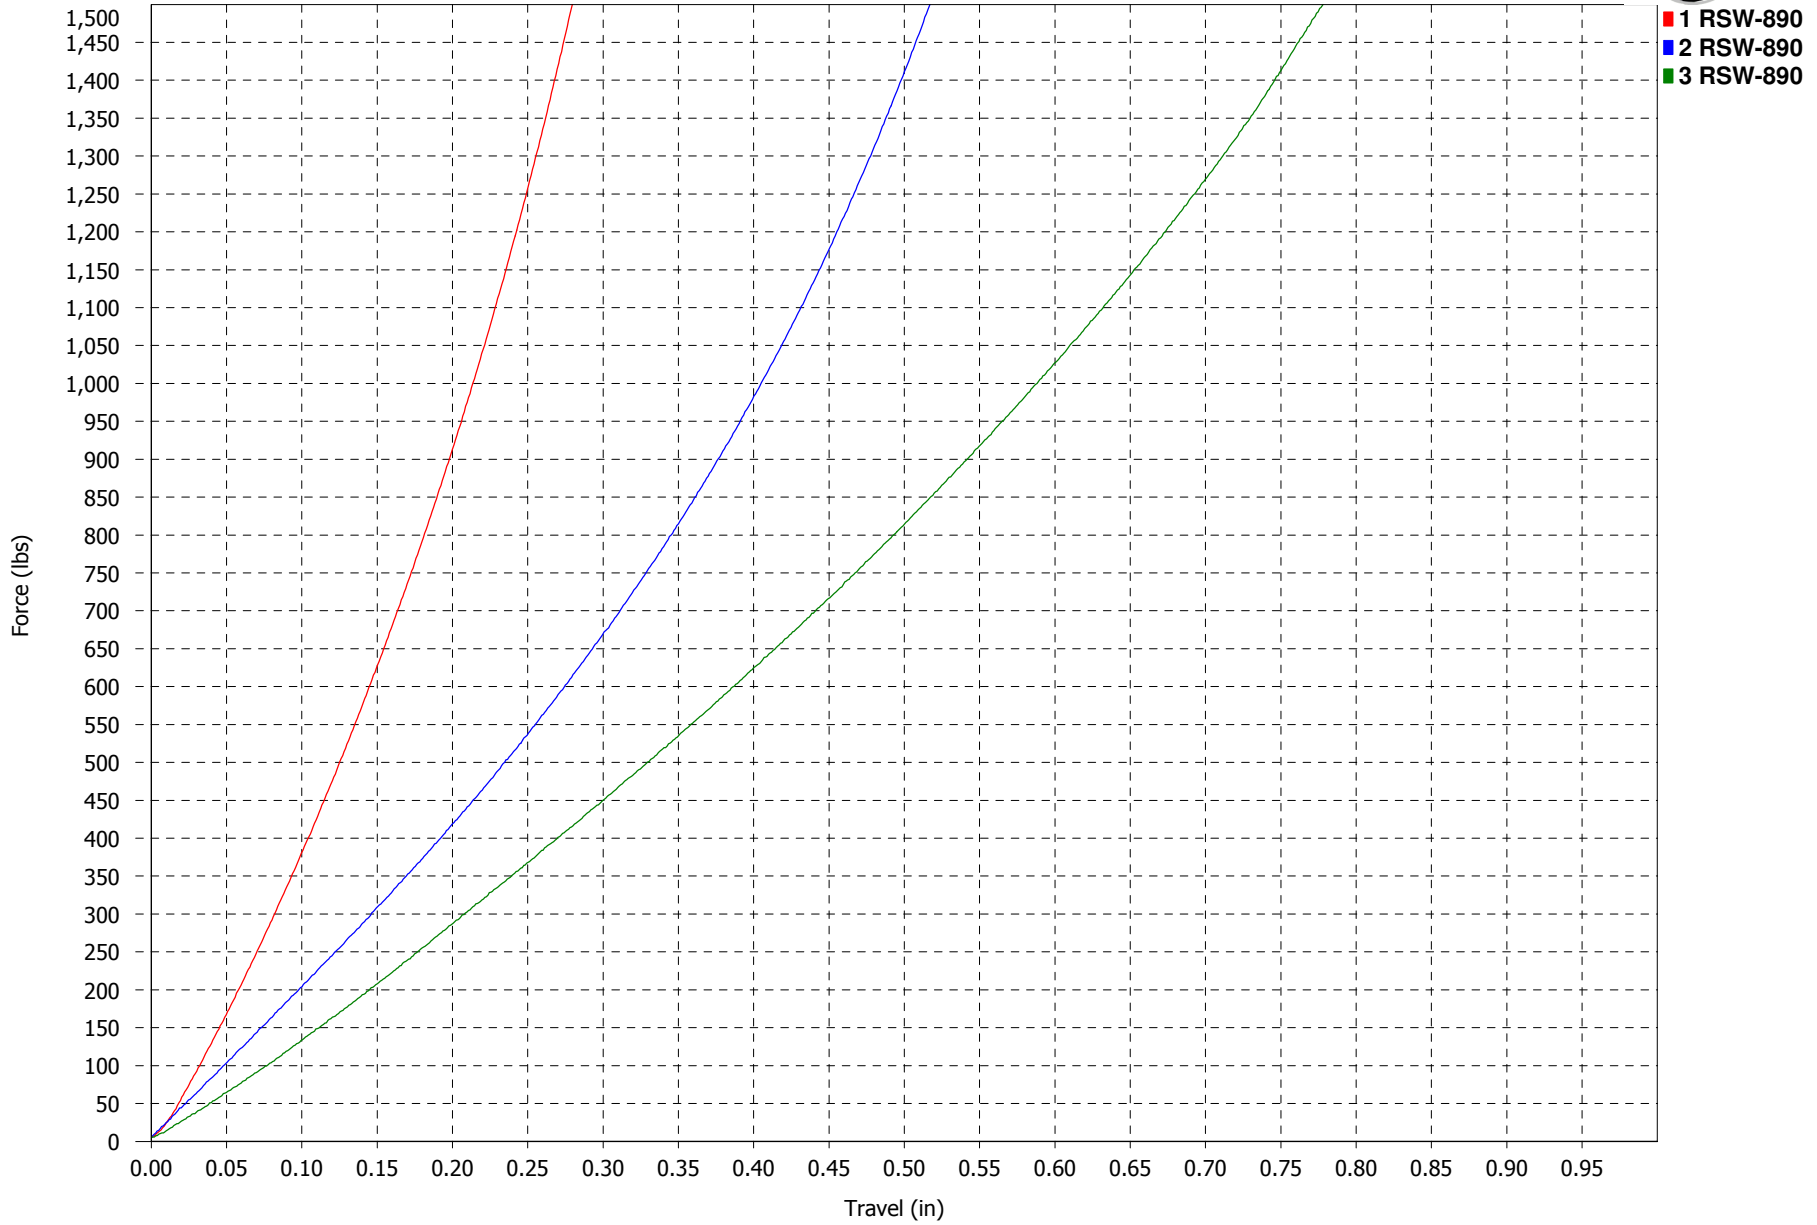

Force vs. Travel

**RSW 8 SERIES
40D NATURAL**

Force vs. Travel

**RSW 8 SERIES
50D BLACK**

Force vs. Travel

**RSW 8 SERIES
60D PURPLE**

Force vs. Travel

**RSW 8 SERIES
70D GREEN**

Force vs. Travel

**RSW 8 SERIES
80D YELLOW**

Force vs. Travel

**RSW 8 SERIES
85D RED**

Force vs. Travel

**RSW 8 SERIES
90D BLUE**

Force vs. Travel

**RSW 8 SERIES
93D ORANGE**

Force vs. Travel

**RSW 8 SERIES
95D BLACK**