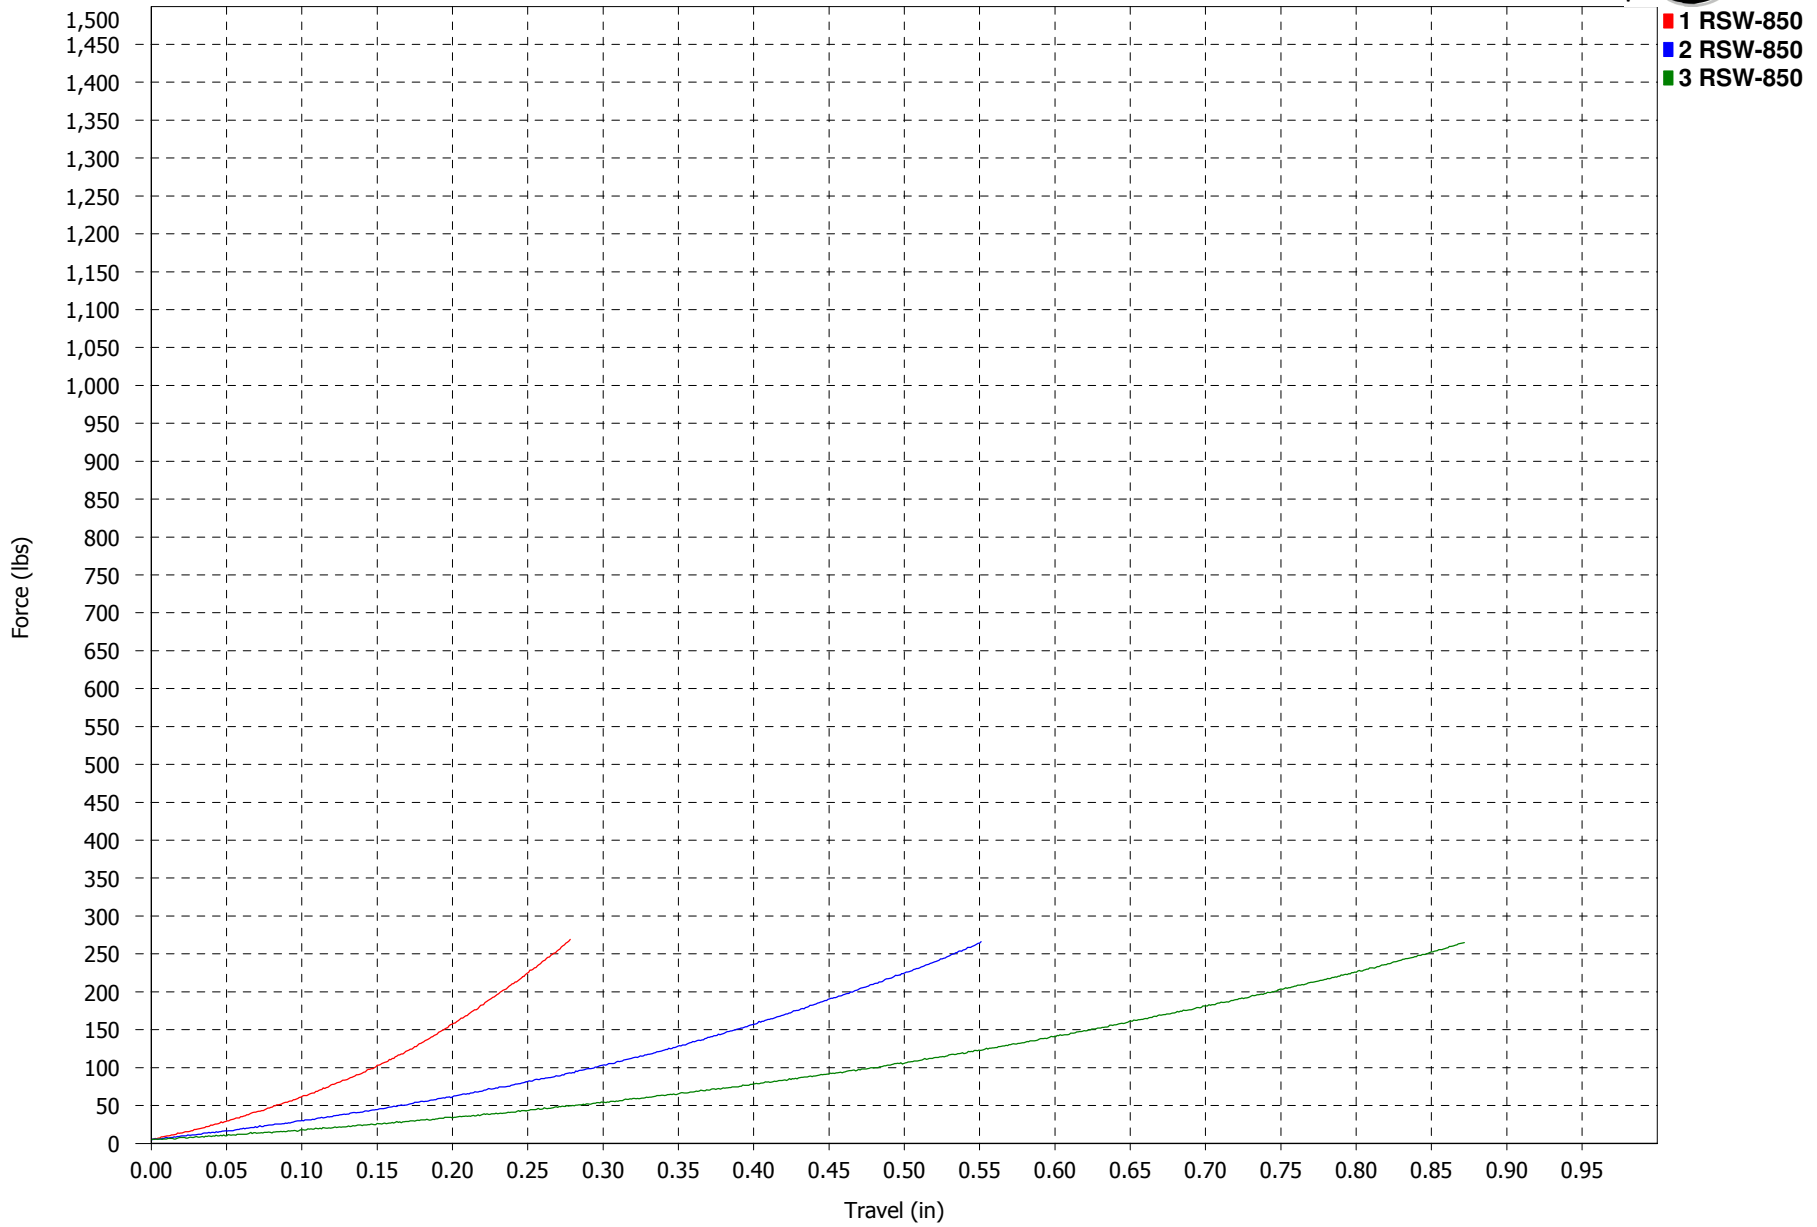

Force vs. Travel

**RSW 8 SERIES
40D NATURAL**

Force vs. Travel

**RSW 8 SERIES
50D BLACK**

Force vs. Travel

**RSW 8 SERIES
60D PURPLE**

Force vs. Travel

**RSW 8 SERIES
70D GREEN**

Force vs. Travel

**RSW 8 SERIES
80D YELLOW**

Force vs. Travel

**RSW 8 SERIES
85D RED**

Force vs. Travel

**RSW 8 SERIES
90D BLUE**

Force vs. Travel

**RSW 8 SERIES
93D ORANGE**

Force vs. Travel

**RSW 8 SERIES
95D BLACK**