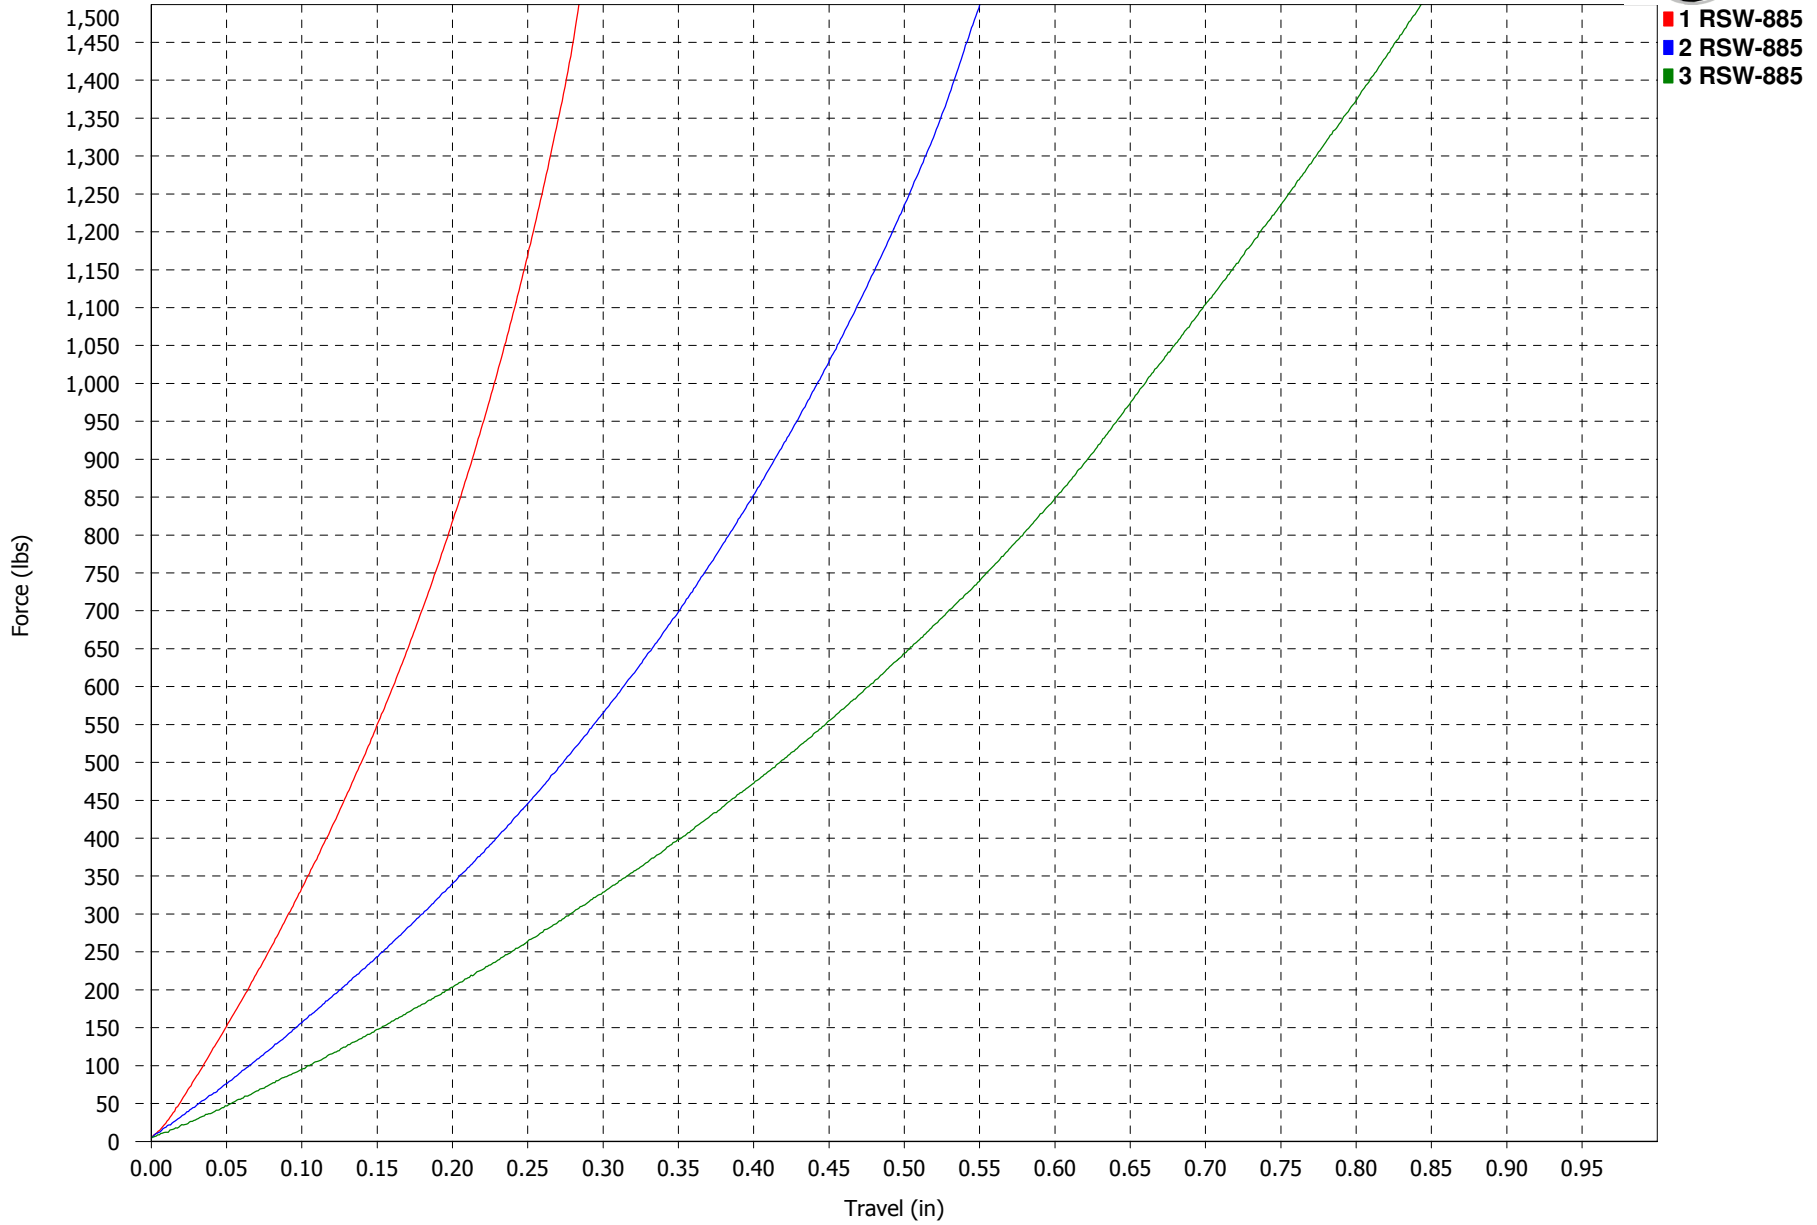

Force vs. Travel

**RSW 8 SERIES
40D NATURAL**

Force vs. Travel

**RSW 8 SERIES
50D BLACK**

Force vs. Travel

**RSW 8 SERIES
60D PURPLE**

Force vs. Travel

**RSW 8 SERIES
70D GREEN**

Force vs. Travel

**RSW 8 SERIES
80D YELLOW**

Force vs. Travel

**RSW 8 SERIES
85D RED**

Force vs. Travel

**RSW 8 SERIES
90D BLUE**

Force vs. Travel

**RSW 8 SERIES
93D ORANGE**

Force vs. Travel

**RSW 8 SERIES
95D BLACK**