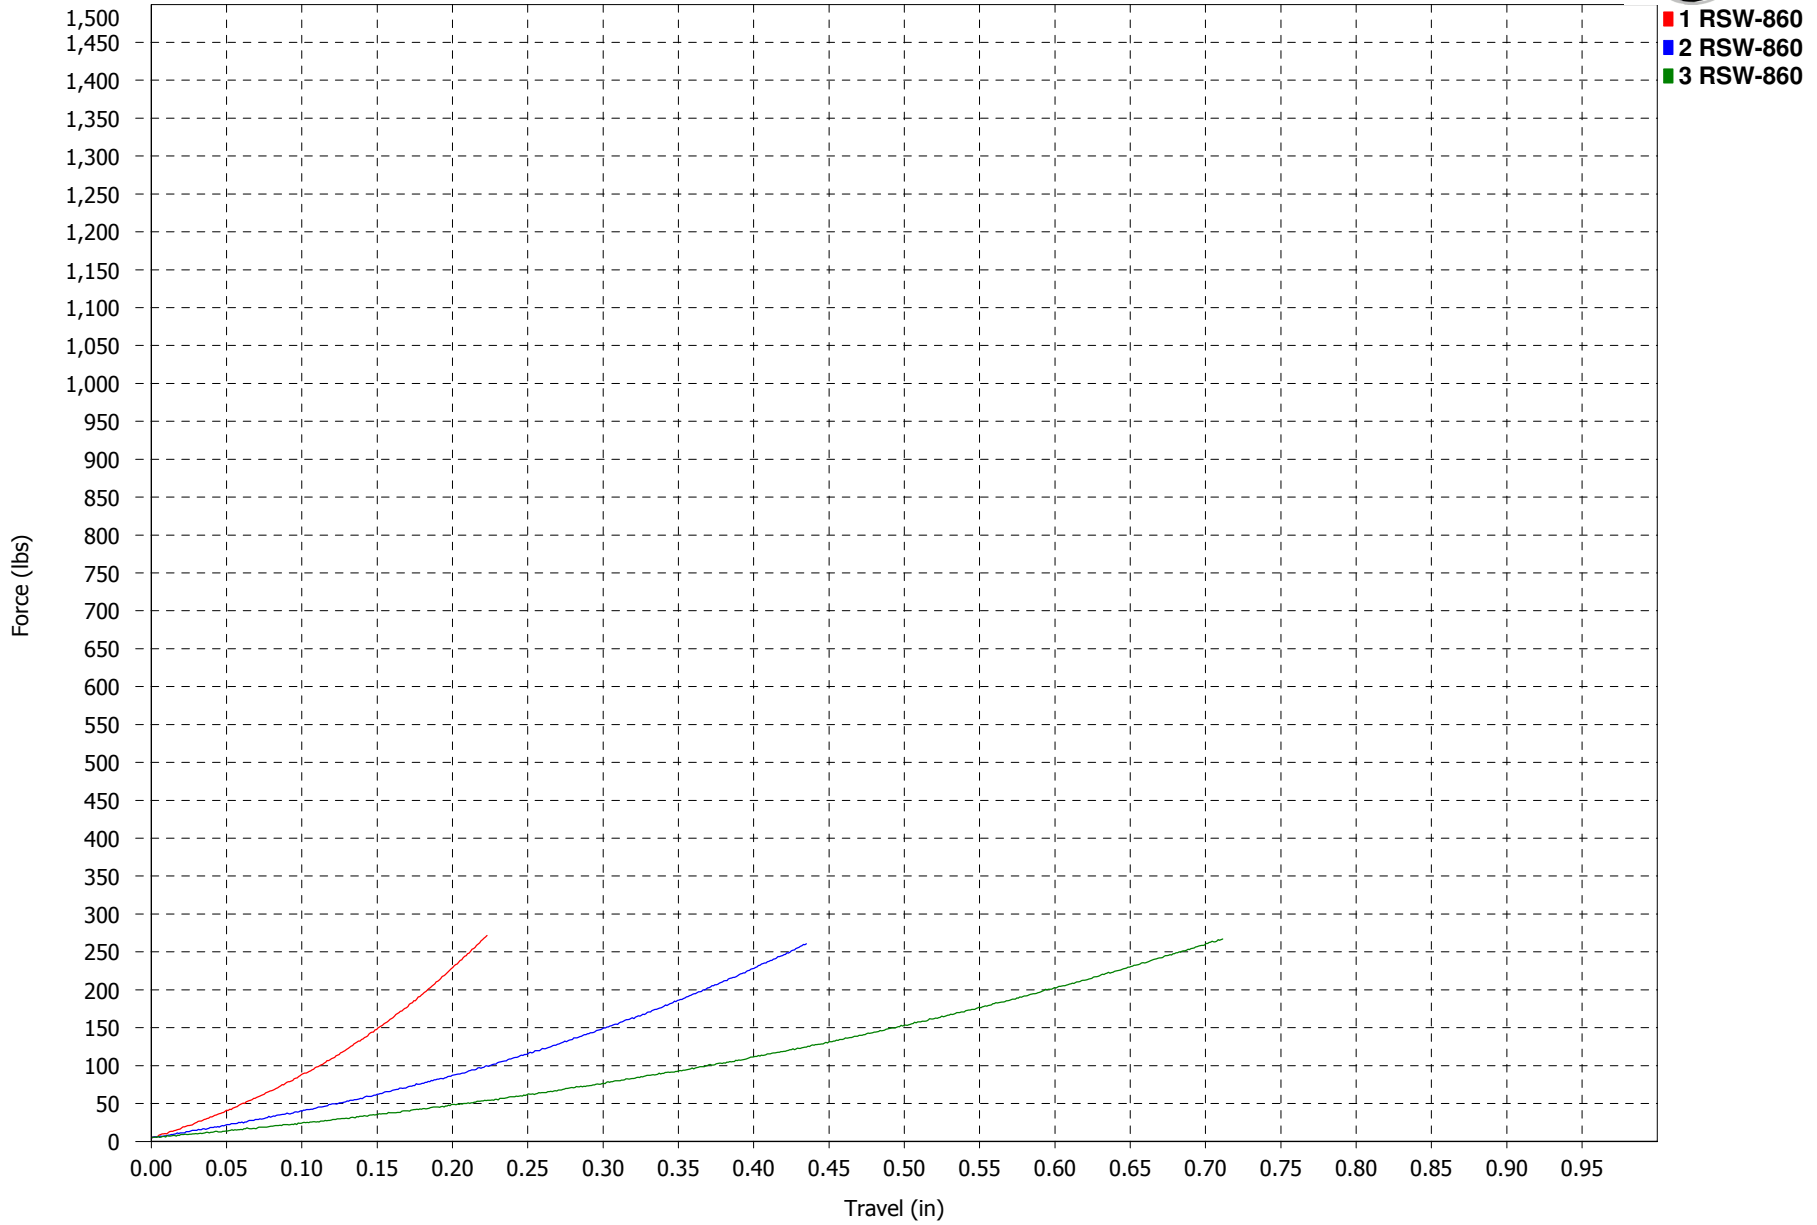

Force vs. Travel

**RSW 8 SERIES
40D NATURAL**

Force vs. Travel

**RSW 8 SERIES
50D BLACK**

Force vs. Travel

**RSW 8 SERIES
60D PURPLE**

Force vs. Travel

**RSW 8 SERIES
70D GREEN**

Force vs. Travel

**RSW 8 SERIES
80D YELLOW**

Force vs. Travel

**RSW 8 SERIES
85D RED**

Force vs. Travel

**RSW 8 SERIES
90D BLUE**

Force vs. Travel

**RSW 8 SERIES
93D ORANGE**

Force vs. Travel

**RSW 8 SERIES
95D BLACK**