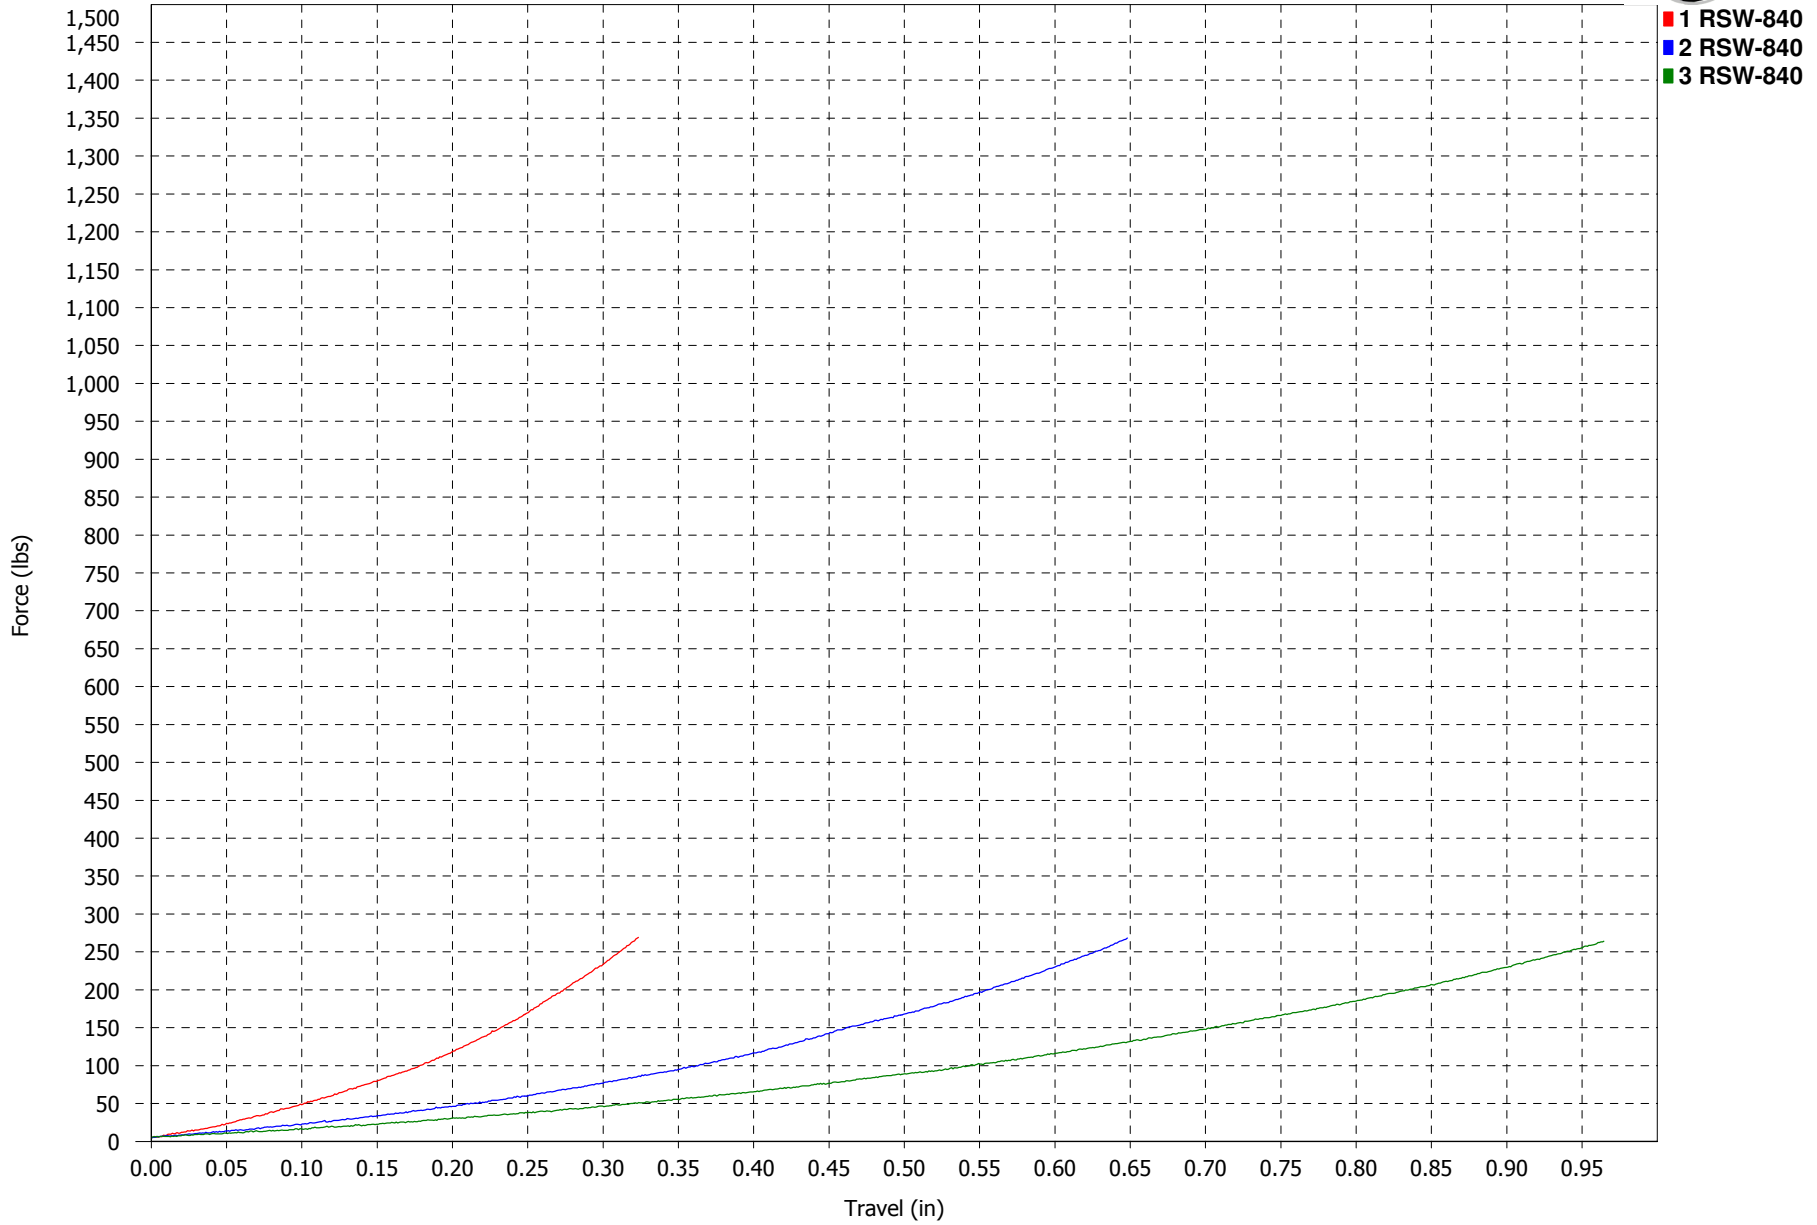

Force vs. Travel

**RSW 8 SERIES
40D NATURAL**

Force vs. Travel

**RSW 8 SERIES
50D BLACK**

Force vs. Travel

**RSW 8 SERIES
60D PURPLE**

Force vs. Travel

**RSW 8 SERIES
70D GREEN**

Force vs. Travel

**RSW 8 SERIES
80D YELLOW**

Force vs. Travel

**RSW 8 SERIES
85D RED**

Force vs. Travel

**RSW 8 SERIES
90D BLUE**

Force vs. Travel

**RSW 8 SERIES
93D ORANGE**

Force vs. Travel

**RSW 8 SERIES
95D BLACK**