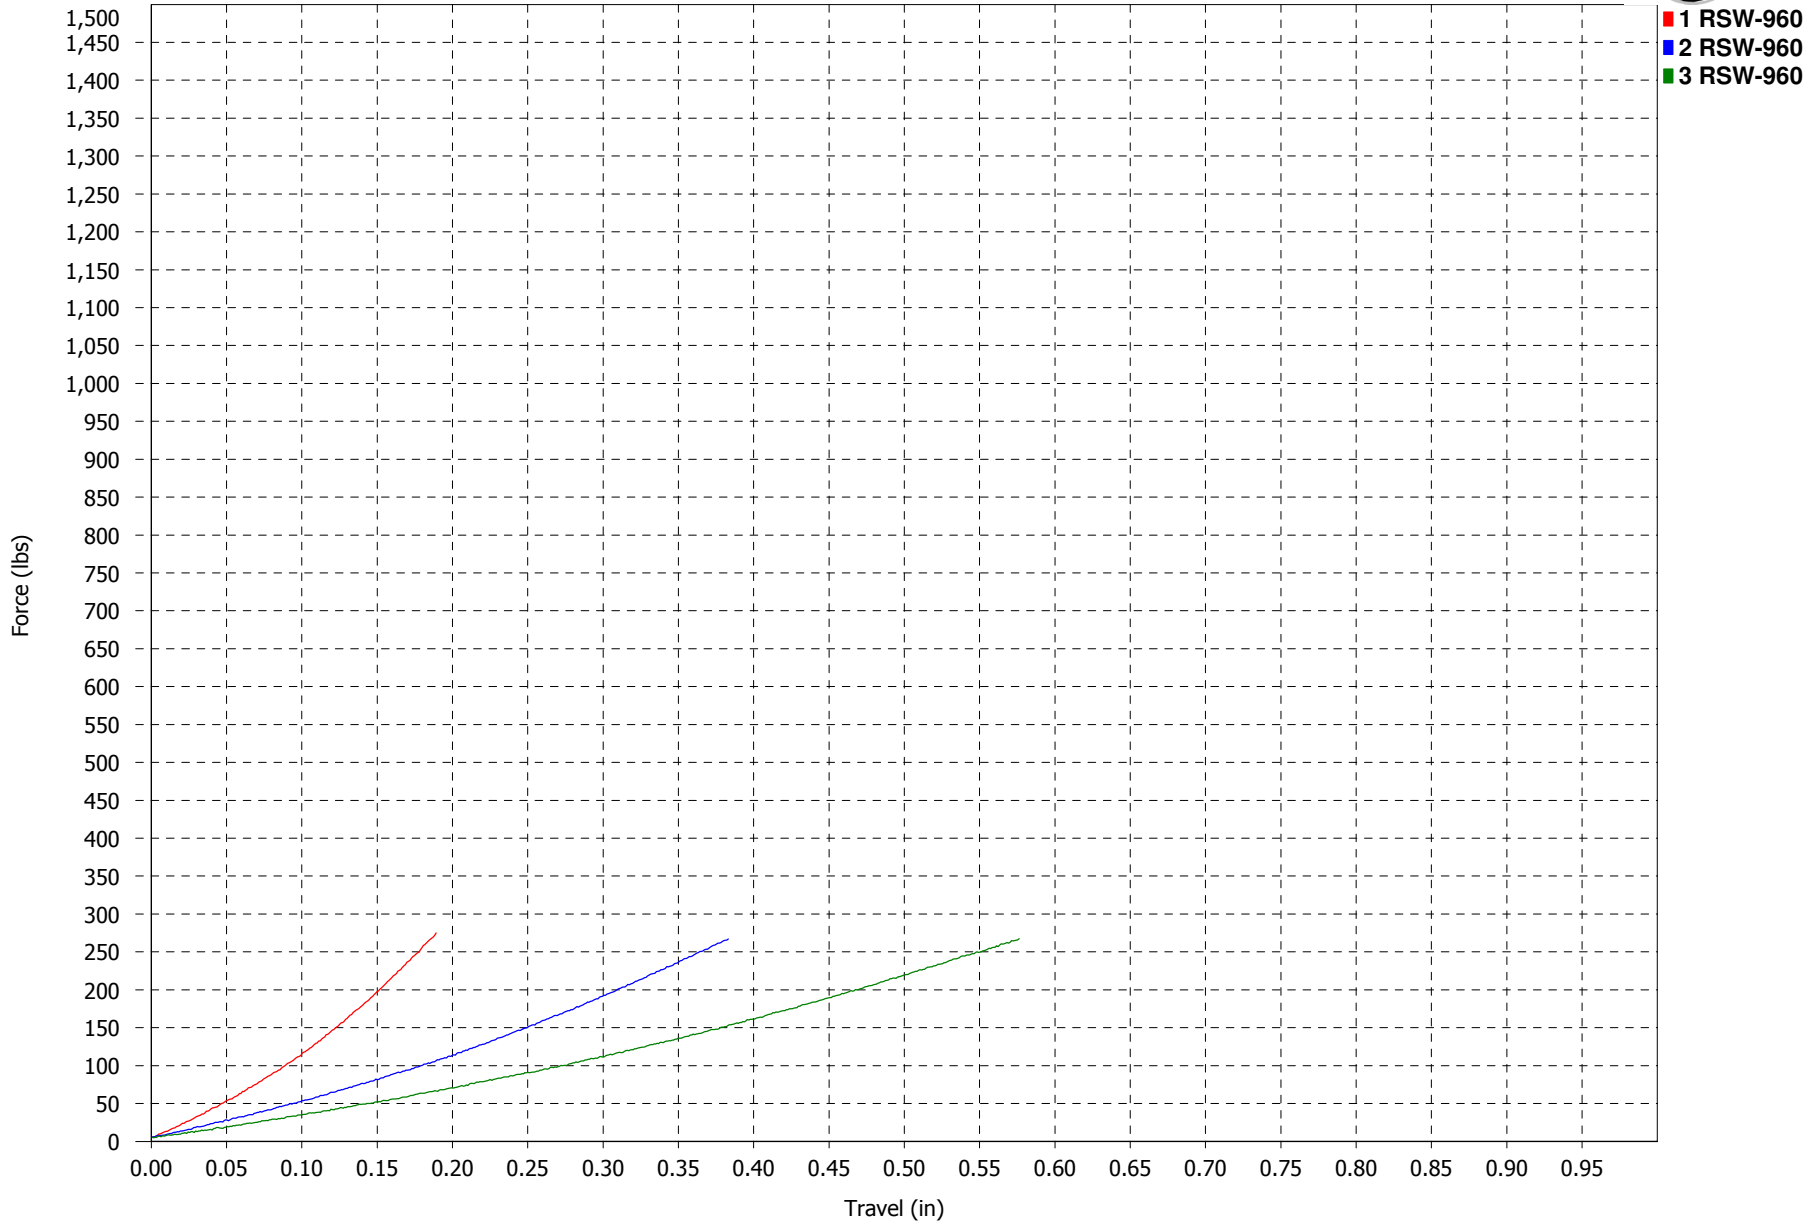

**Force vs. Travel**

**RSW 9 SERIES  
40D NATURAL**

*Force vs. Travel*

**RSW 9 SERIES  
50D BLACK**

**Force vs. Travel**

**RSW 9 SERIES  
60D PURPLE**

**Force vs. Travel**

**RSW 9 SERIES  
70D GREEN**

**Force vs. Travel**

**RSW 9 SERIES  
80D YELLOW**

**Force vs. Travel**

**RSW 9 SERIES  
85D RED**

**Force vs. Travel**

**RSW 9 SERIES  
90D BLUE**

**Force vs. Travel**

**RSW 9 SERIES  
93D ORANGE**

**Force vs. Travel**

**RSW 9 SERIES**  
**95D BLACK**