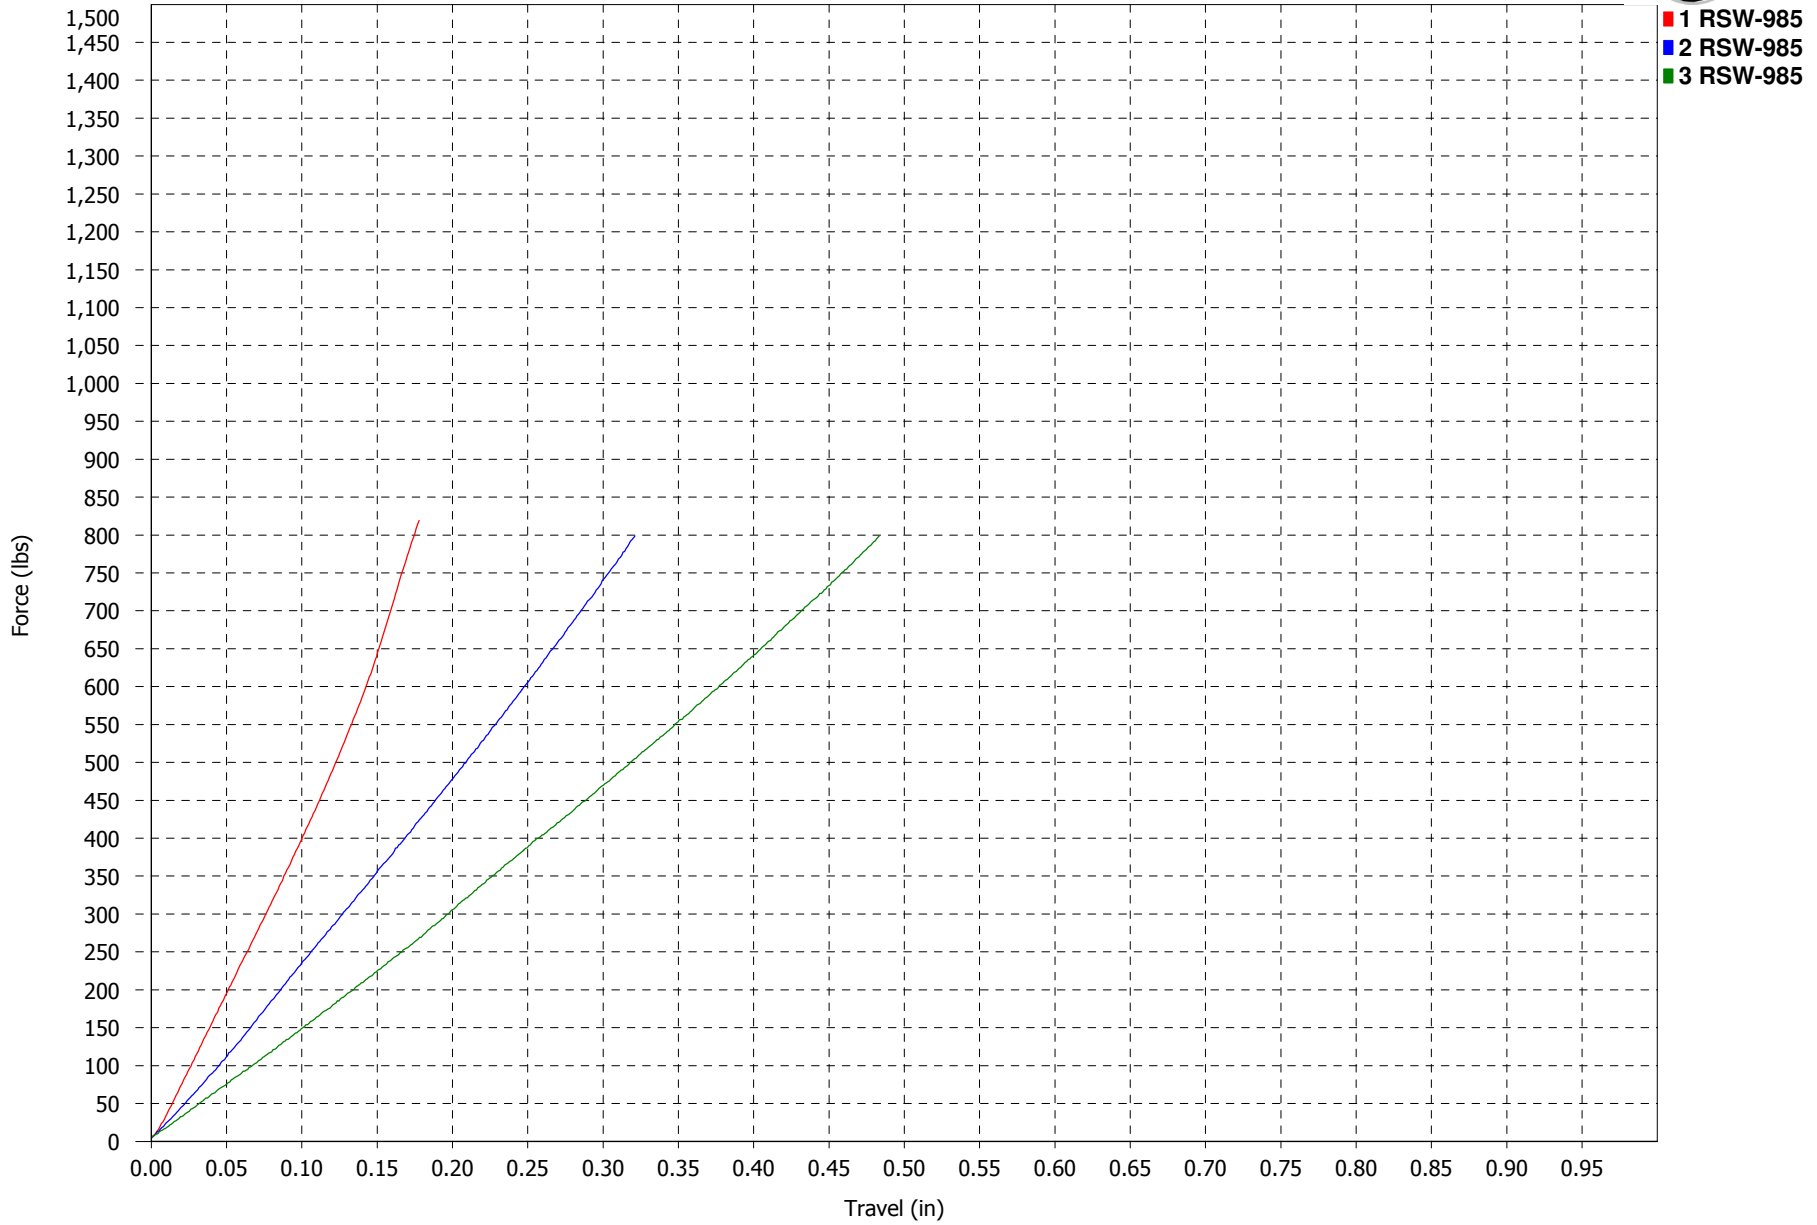

**Force vs. Travel**

**RSW 9 SERIES  
40D NATURAL**

*Force vs. Travel*

**RSW 9 SERIES  
50D BLACK**

**Force vs. Travel**

**RSW 9 SERIES  
60D PURPLE**

**Force vs. Travel**

**RSW 9 SERIES  
70D GREEN**

**Force vs. Travel**

**RSW 9 SERIES  
80D YELLOW**

**Force vs. Travel**

**RSW 9 SERIES  
85D RED**

**Force vs. Travel**

**RSW 9 SERIES  
90D BLUE**

**Force vs. Travel**

**RSW 9 SERIES  
93D ORANGE**

**Force vs. Travel**

**RSW 9 SERIES**  
**95D BLACK**