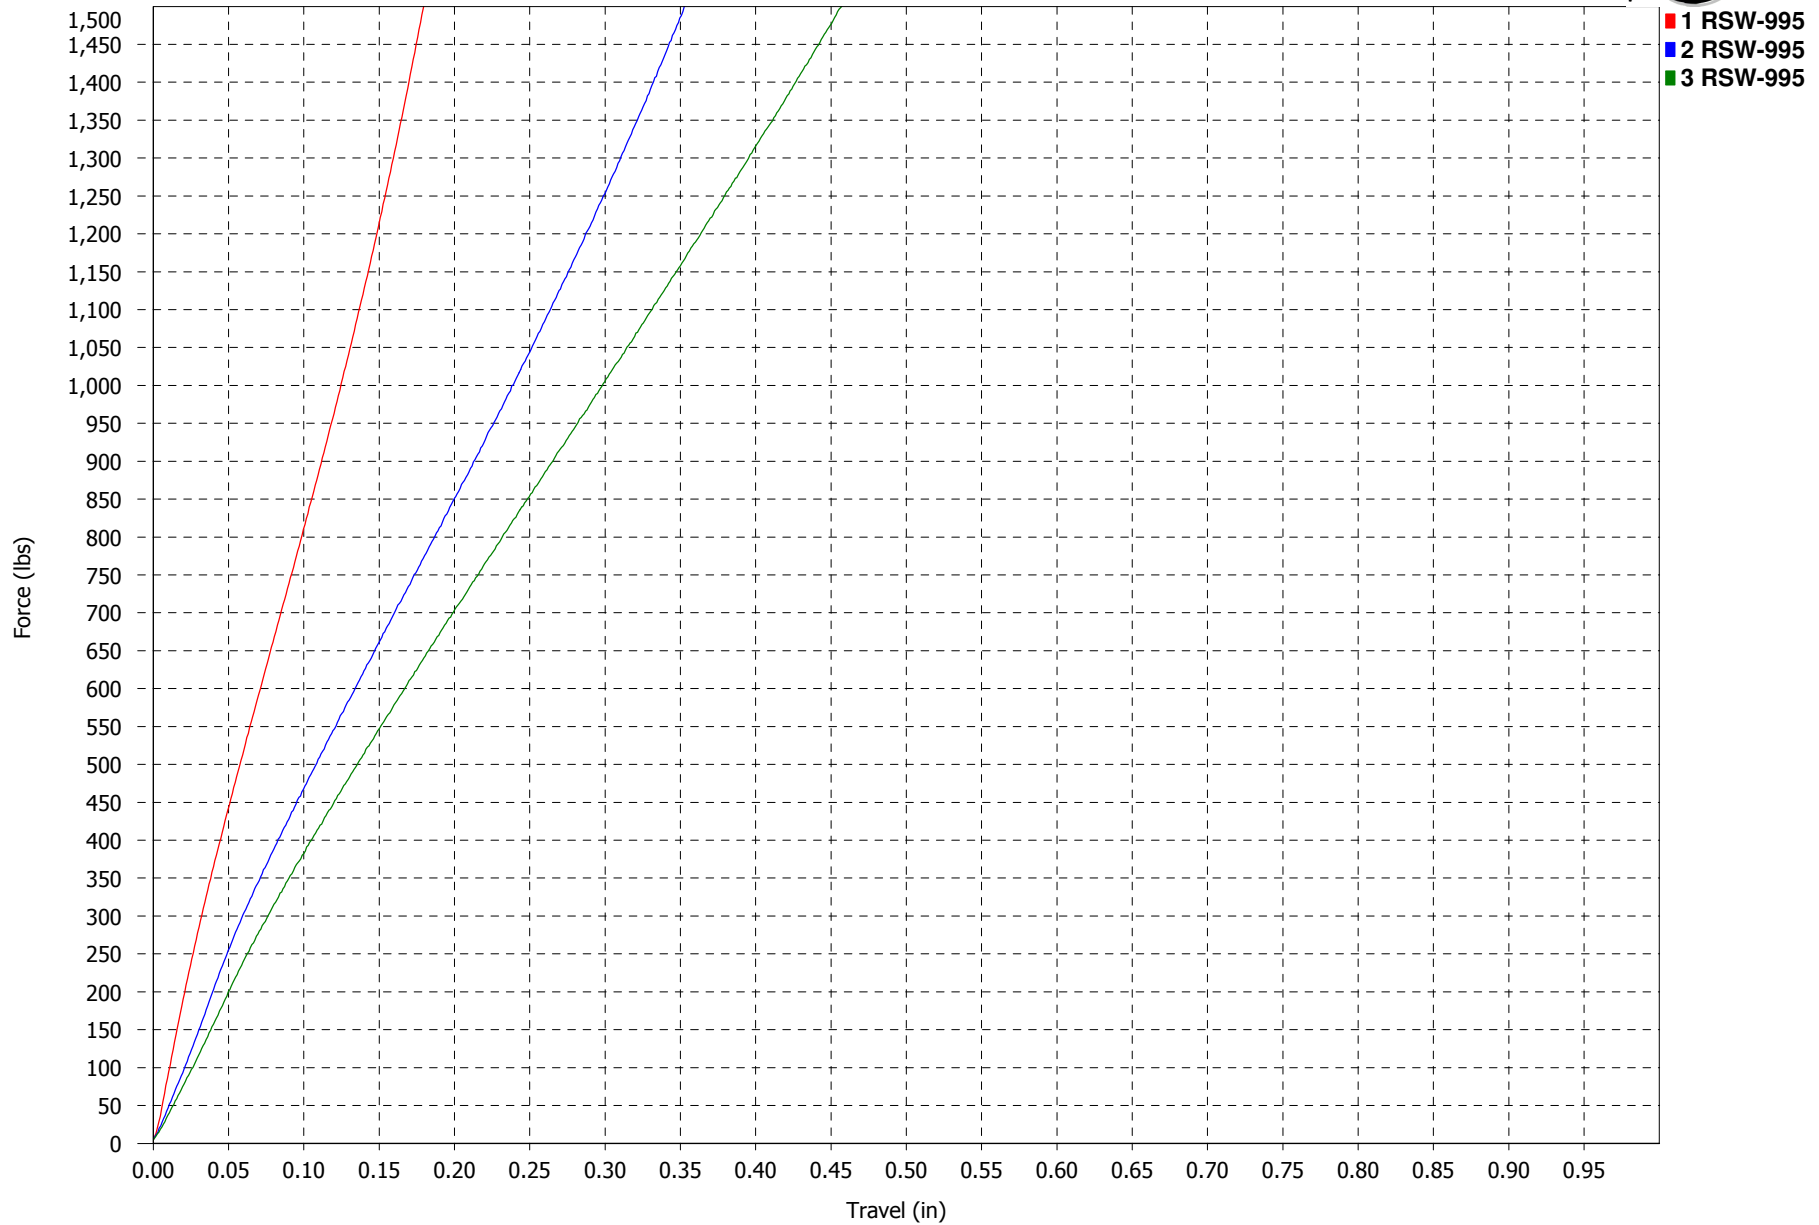

**Force vs. Travel**

**RSW 9 SERIES  
40D NATURAL**

*Force vs. Travel*

**RSW 9 SERIES  
50D BLACK**

**Force vs. Travel**

**RSW 9 SERIES  
60D PURPLE**

**Force vs. Travel**

**RSW 9 SERIES  
70D GREEN**

**Force vs. Travel**

**RSW 9 SERIES  
80D YELLOW**

**Force vs. Travel**

**RSW 9 SERIES  
85D RED**

**Force vs. Travel**

**RSW 9 SERIES  
90D BLUE**

**Force vs. Travel**

**RSW 9 SERIES  
93D ORANGE**

**Force vs. Travel**

**RSW 9 SERIES**  
**95D BLACK**