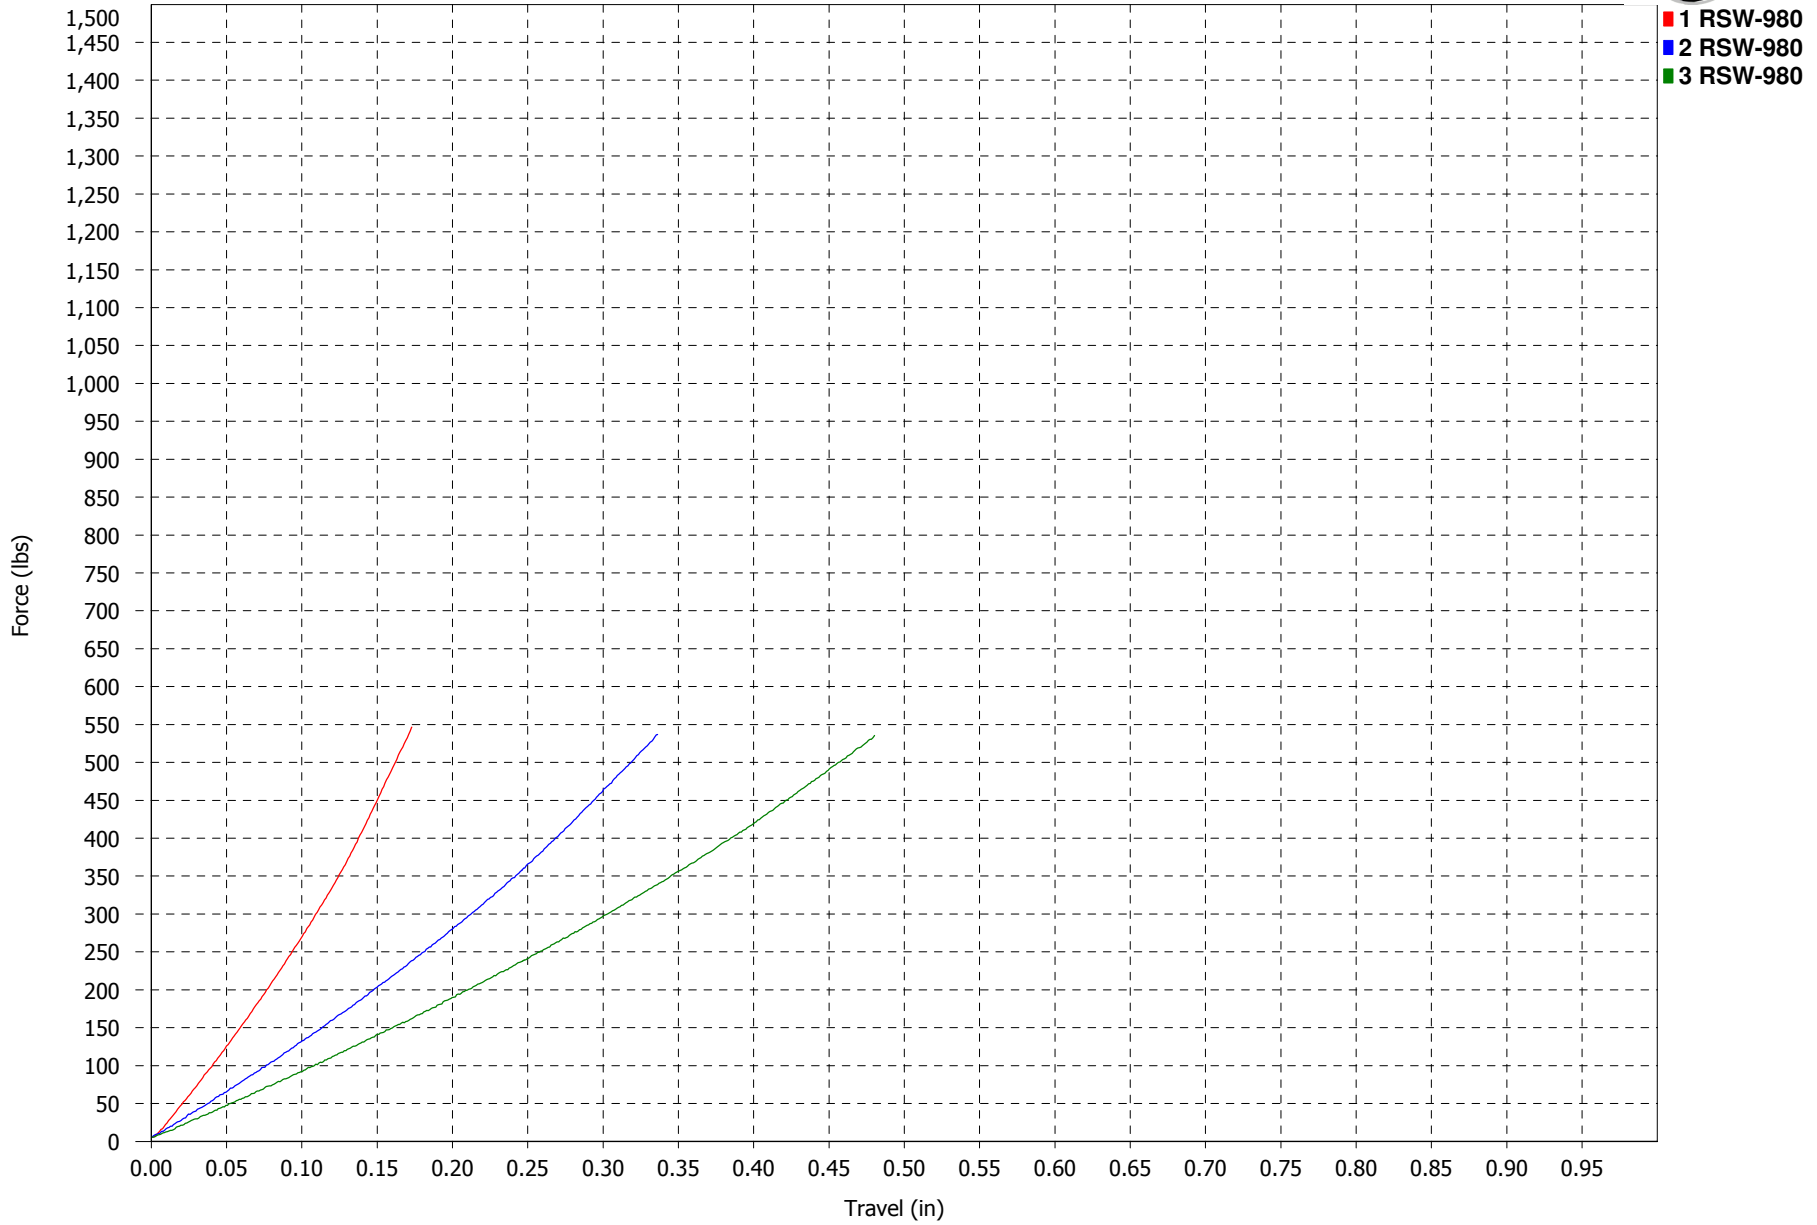

**Force vs. Travel**

**RSW 9 SERIES  
40D NATURAL**

*Force vs. Travel*

**RSW 9 SERIES  
50D BLACK**

**Force vs. Travel**

**RSW 9 SERIES  
60D PURPLE**

**Force vs. Travel**

**RSW 9 SERIES  
70D GREEN**

**Force vs. Travel**

**RSW 9 SERIES  
80D YELLOW**

**Force vs. Travel**

**RSW 9 SERIES  
85D RED**

**Force vs. Travel**

**RSW 9 SERIES  
90D BLUE**

**Force vs. Travel**

**RSW 9 SERIES  
93D ORANGE**

**Force vs. Travel**

**RSW 9 SERIES**  
**95D BLACK**