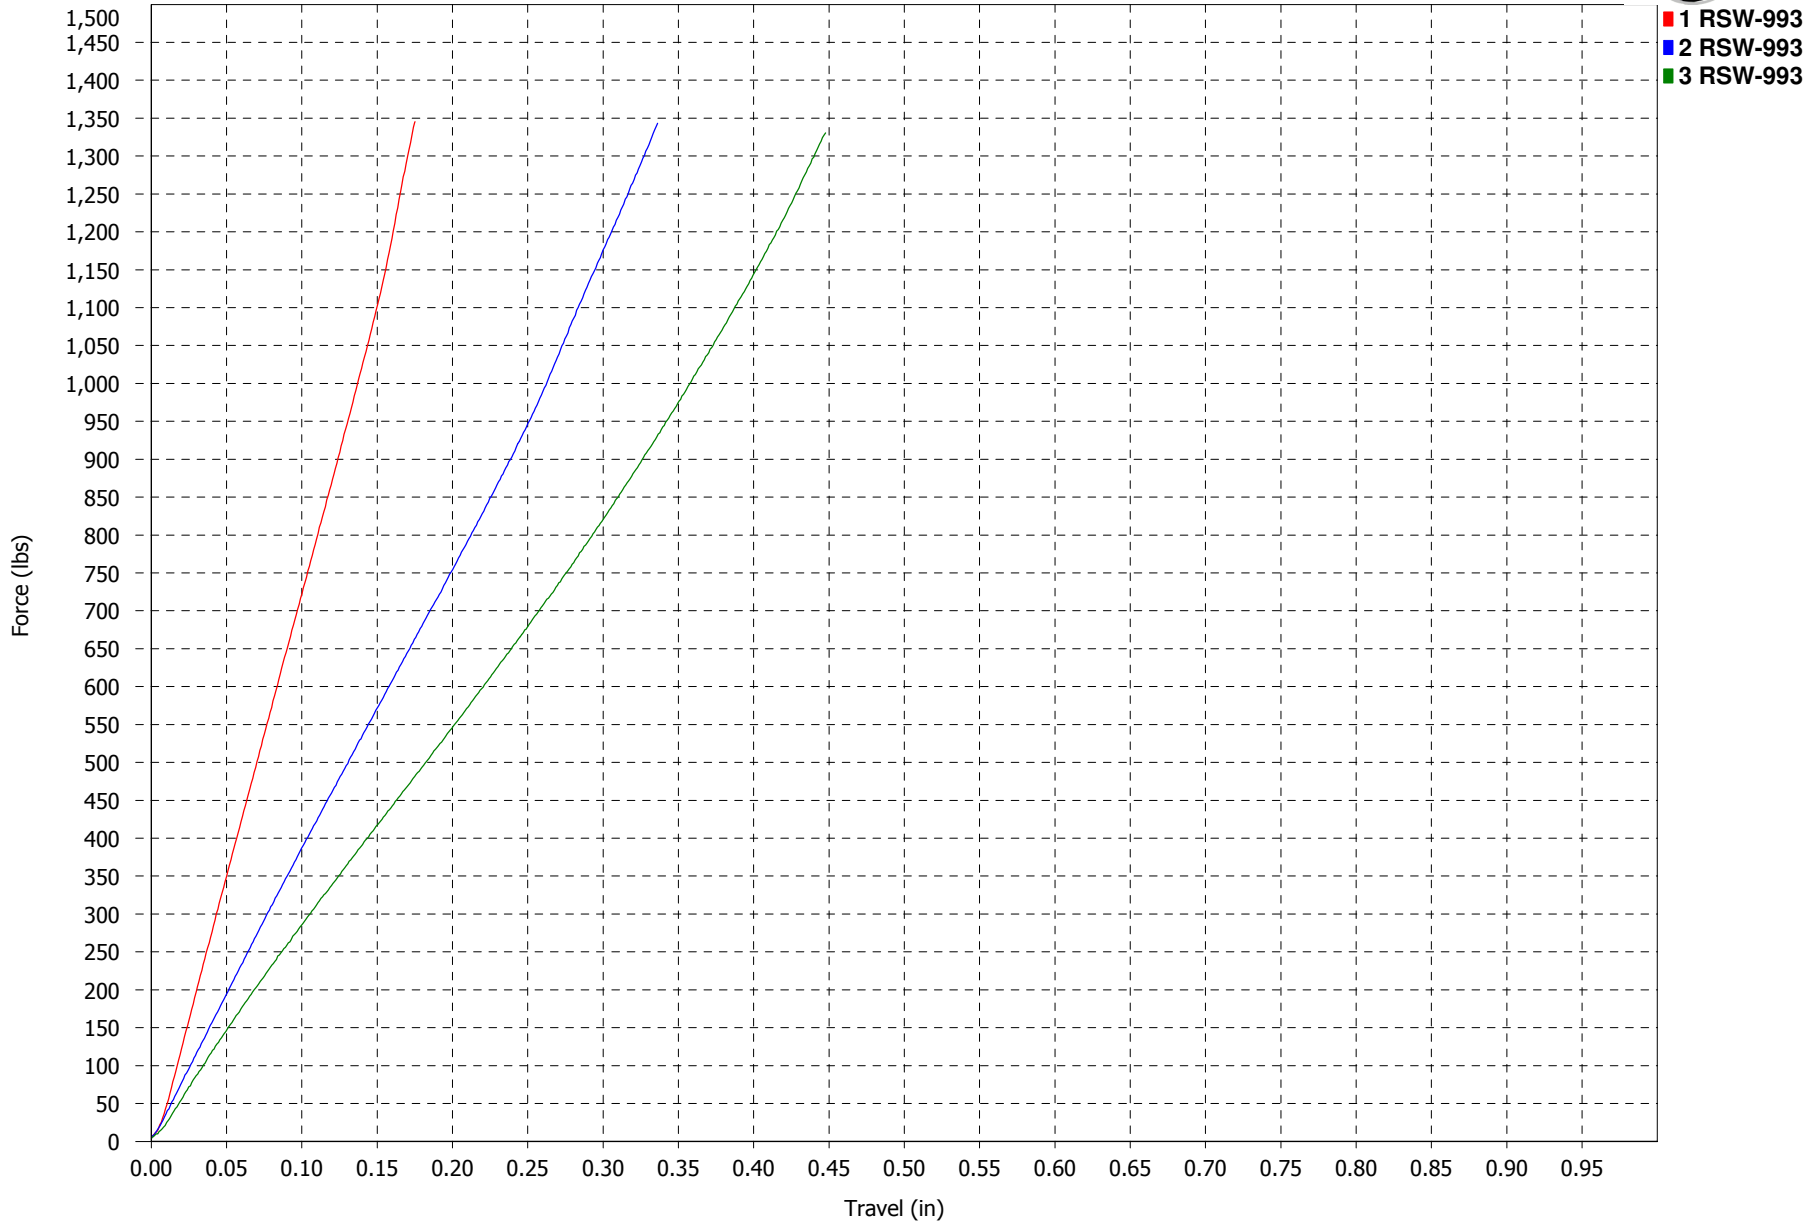

**Force vs. Travel**

**RSW 9 SERIES  
40D NATURAL**

*Force vs. Travel*

**RSW 9 SERIES  
50D BLACK**

**Force vs. Travel**

**RSW 9 SERIES  
60D PURPLE**

**Force vs. Travel**

**RSW 9 SERIES  
70D GREEN**

**Force vs. Travel**

**RSW 9 SERIES  
80D YELLOW**

**Force vs. Travel**

**RSW 9 SERIES  
85D RED**

**Force vs. Travel**

**RSW 9 SERIES  
90D BLUE**

**Force vs. Travel**

**RSW 9 SERIES  
93D ORANGE**

**Force vs. Travel**

**RSW 9 SERIES**  
**95D BLACK**