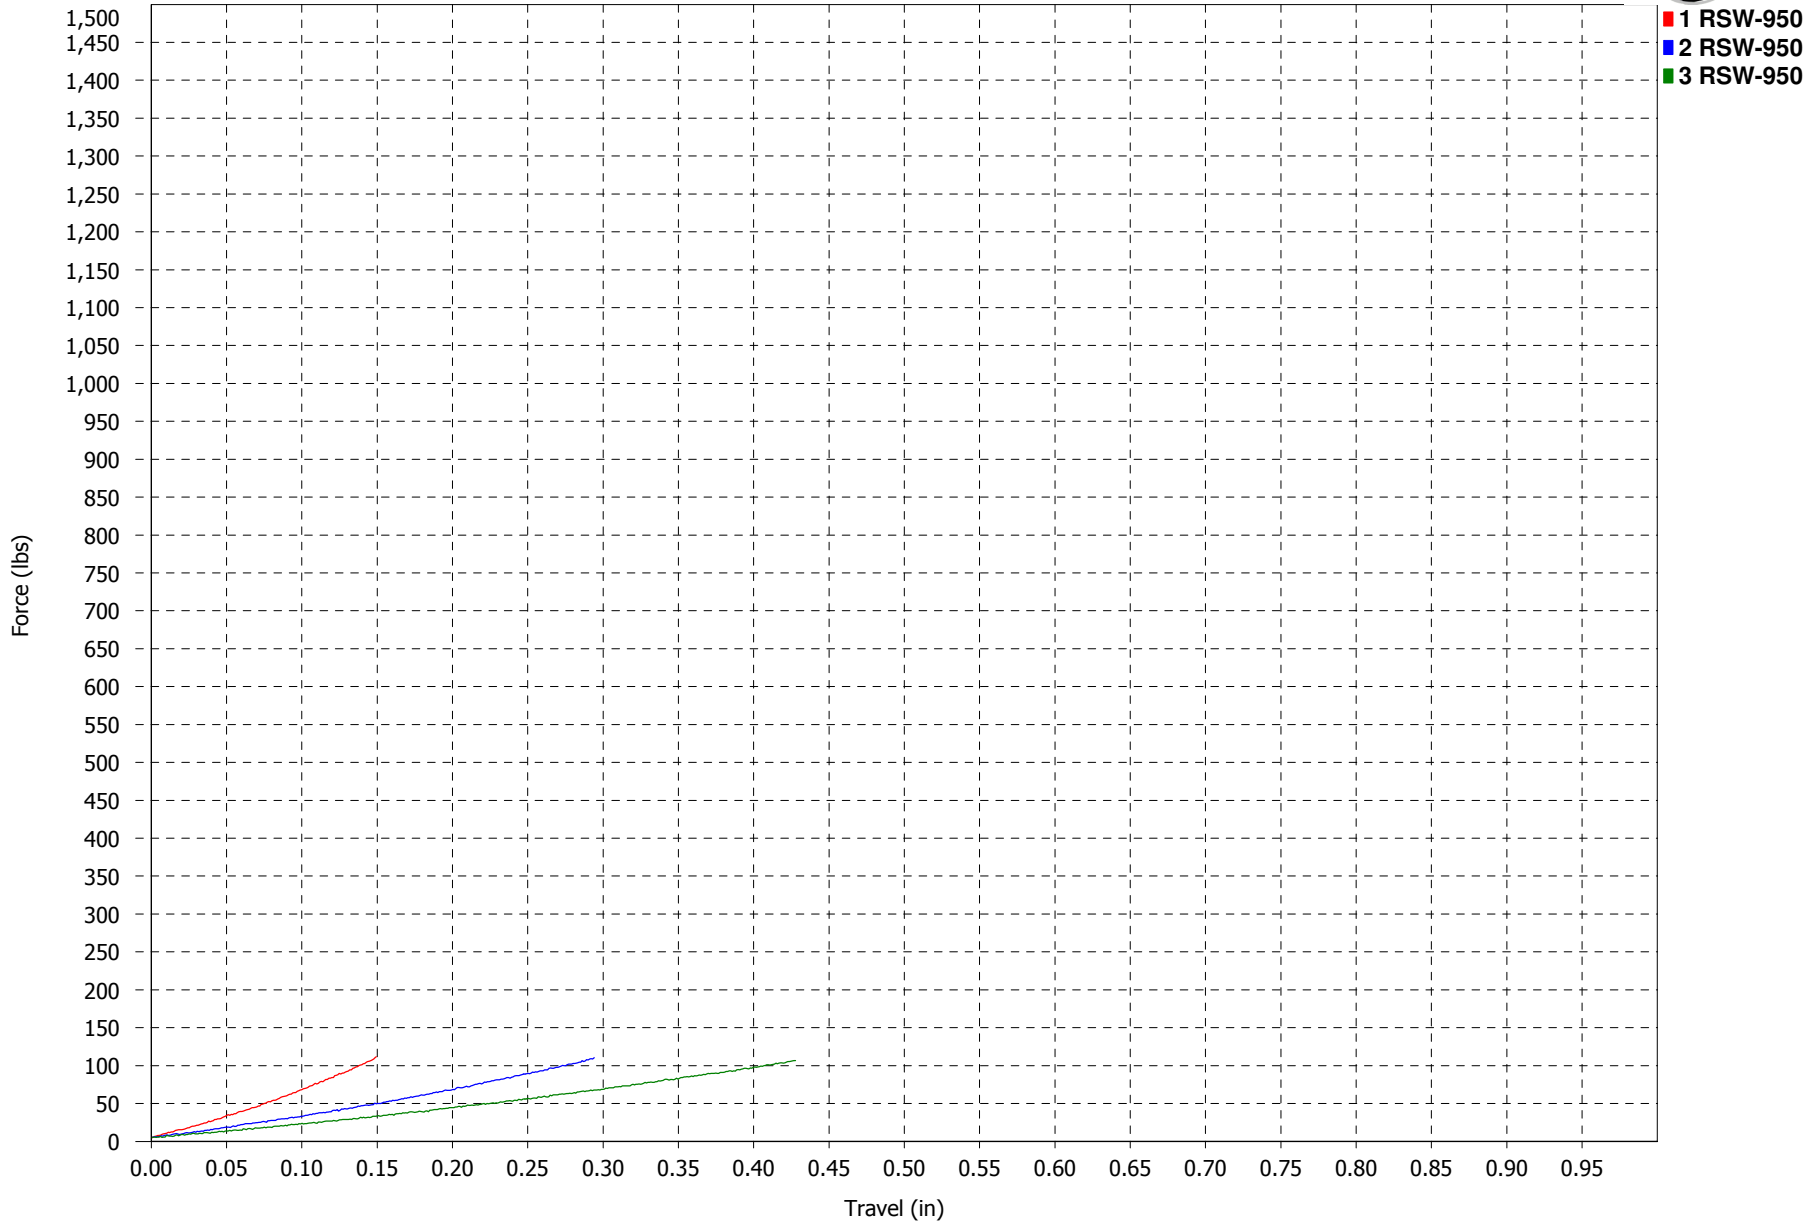

**Force vs. Travel**

**RSW 9 SERIES  
40D NATURAL**

*Force vs. Travel*

**RSW 9 SERIES  
50D BLACK**

**Force vs. Travel**

**RSW 9 SERIES  
60D PURPLE**

**Force vs. Travel**

**RSW 9 SERIES  
70D GREEN**

**Force vs. Travel**

**RSW 9 SERIES  
80D YELLOW**

**Force vs. Travel**

**RSW 9 SERIES  
85D RED**

**Force vs. Travel**

**RSW 9 SERIES  
90D BLUE**

**Force vs. Travel**

**RSW 9 SERIES  
93D ORANGE**

**Force vs. Travel**

**RSW 9 SERIES**  
**95D BLACK**