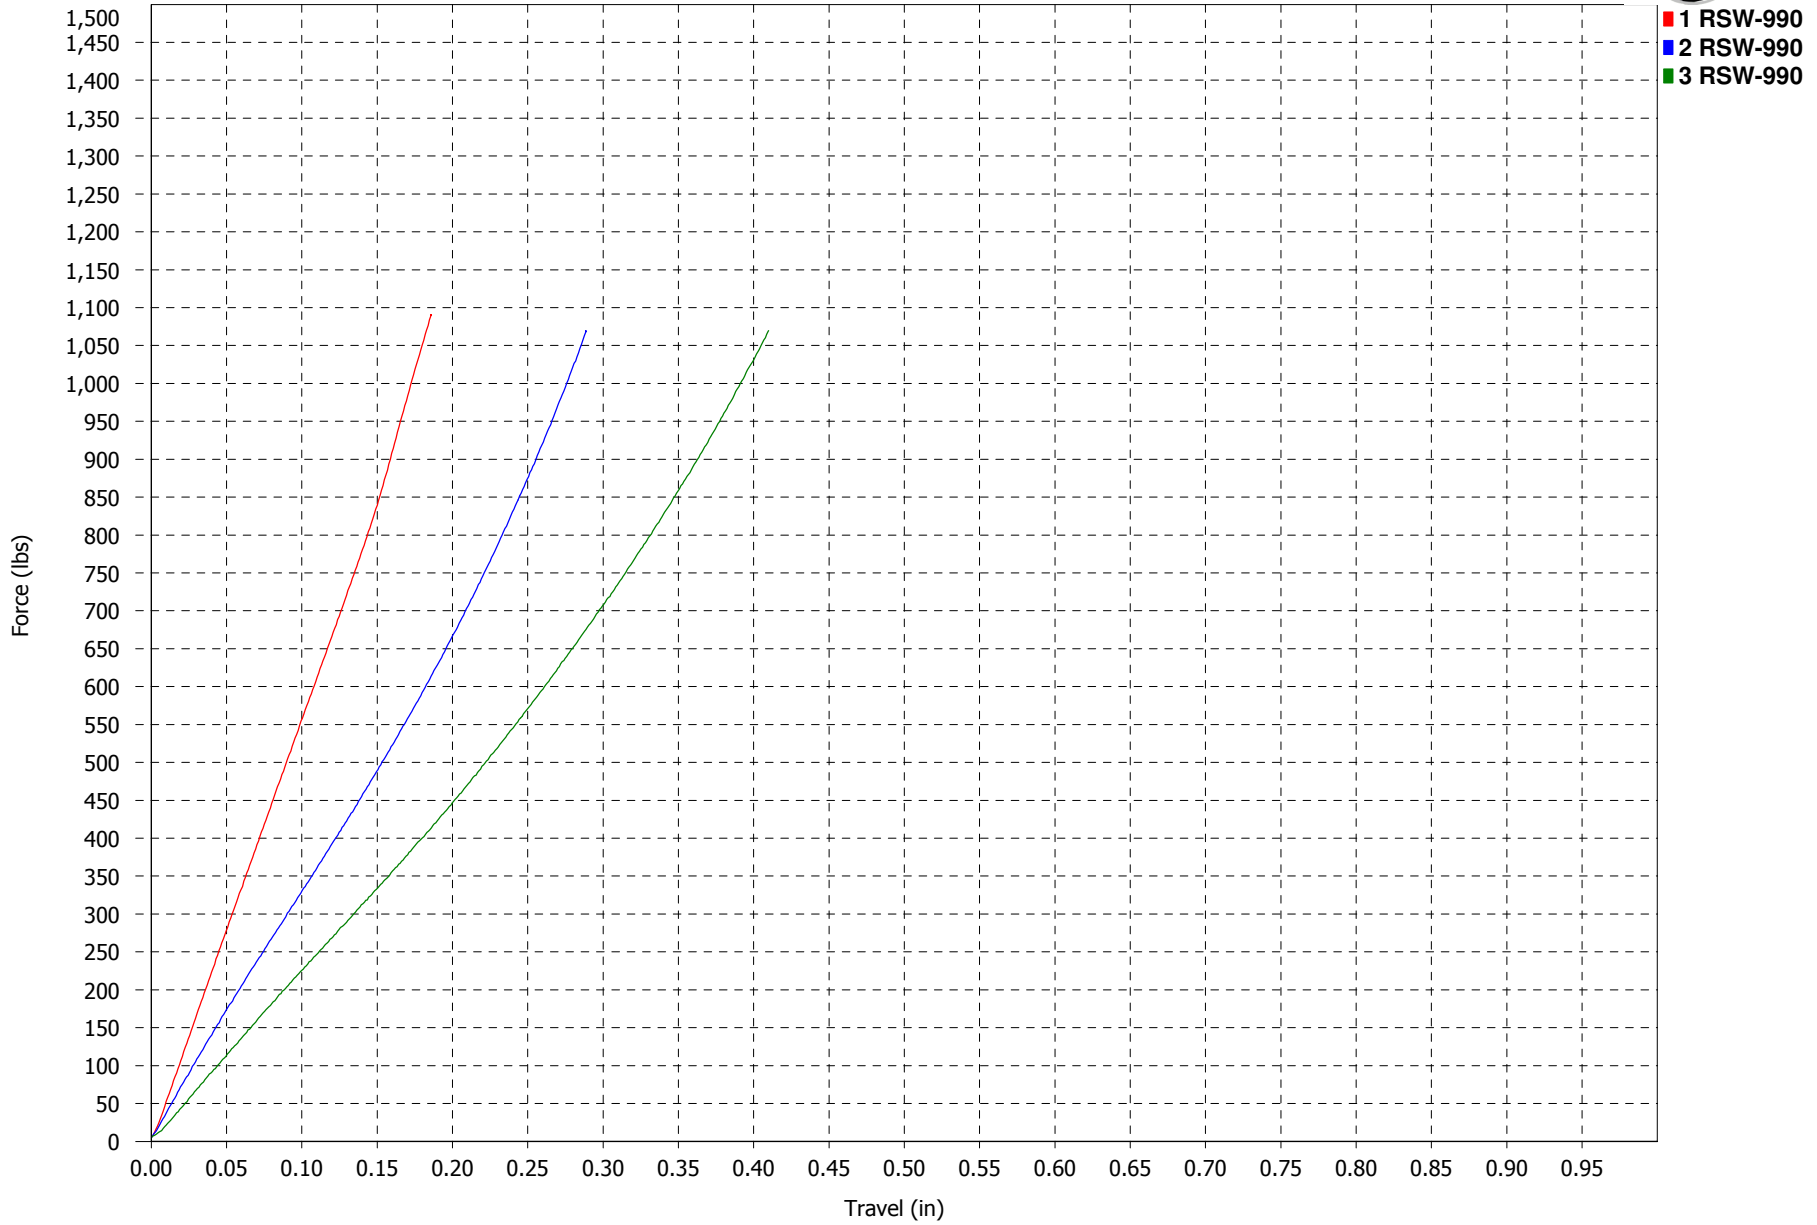

**Force vs. Travel**

**RSW 9 SERIES  
40D NATURAL**

*Force vs. Travel*

**RSW 9 SERIES  
50D BLACK**

**Force vs. Travel**

**RSW 9 SERIES  
60D PURPLE**

**Force vs. Travel**

**RSW 9 SERIES  
70D GREEN**

**Force vs. Travel**

**RSW 9 SERIES  
80D YELLOW**

**Force vs. Travel**

**RSW 9 SERIES  
85D RED**

**Force vs. Travel**

**RSW 9 SERIES  
90D BLUE**

**Force vs. Travel**

**RSW 9 SERIES  
93D ORANGE**

**Force vs. Travel**

**RSW 9 SERIES**  
**95D BLACK**