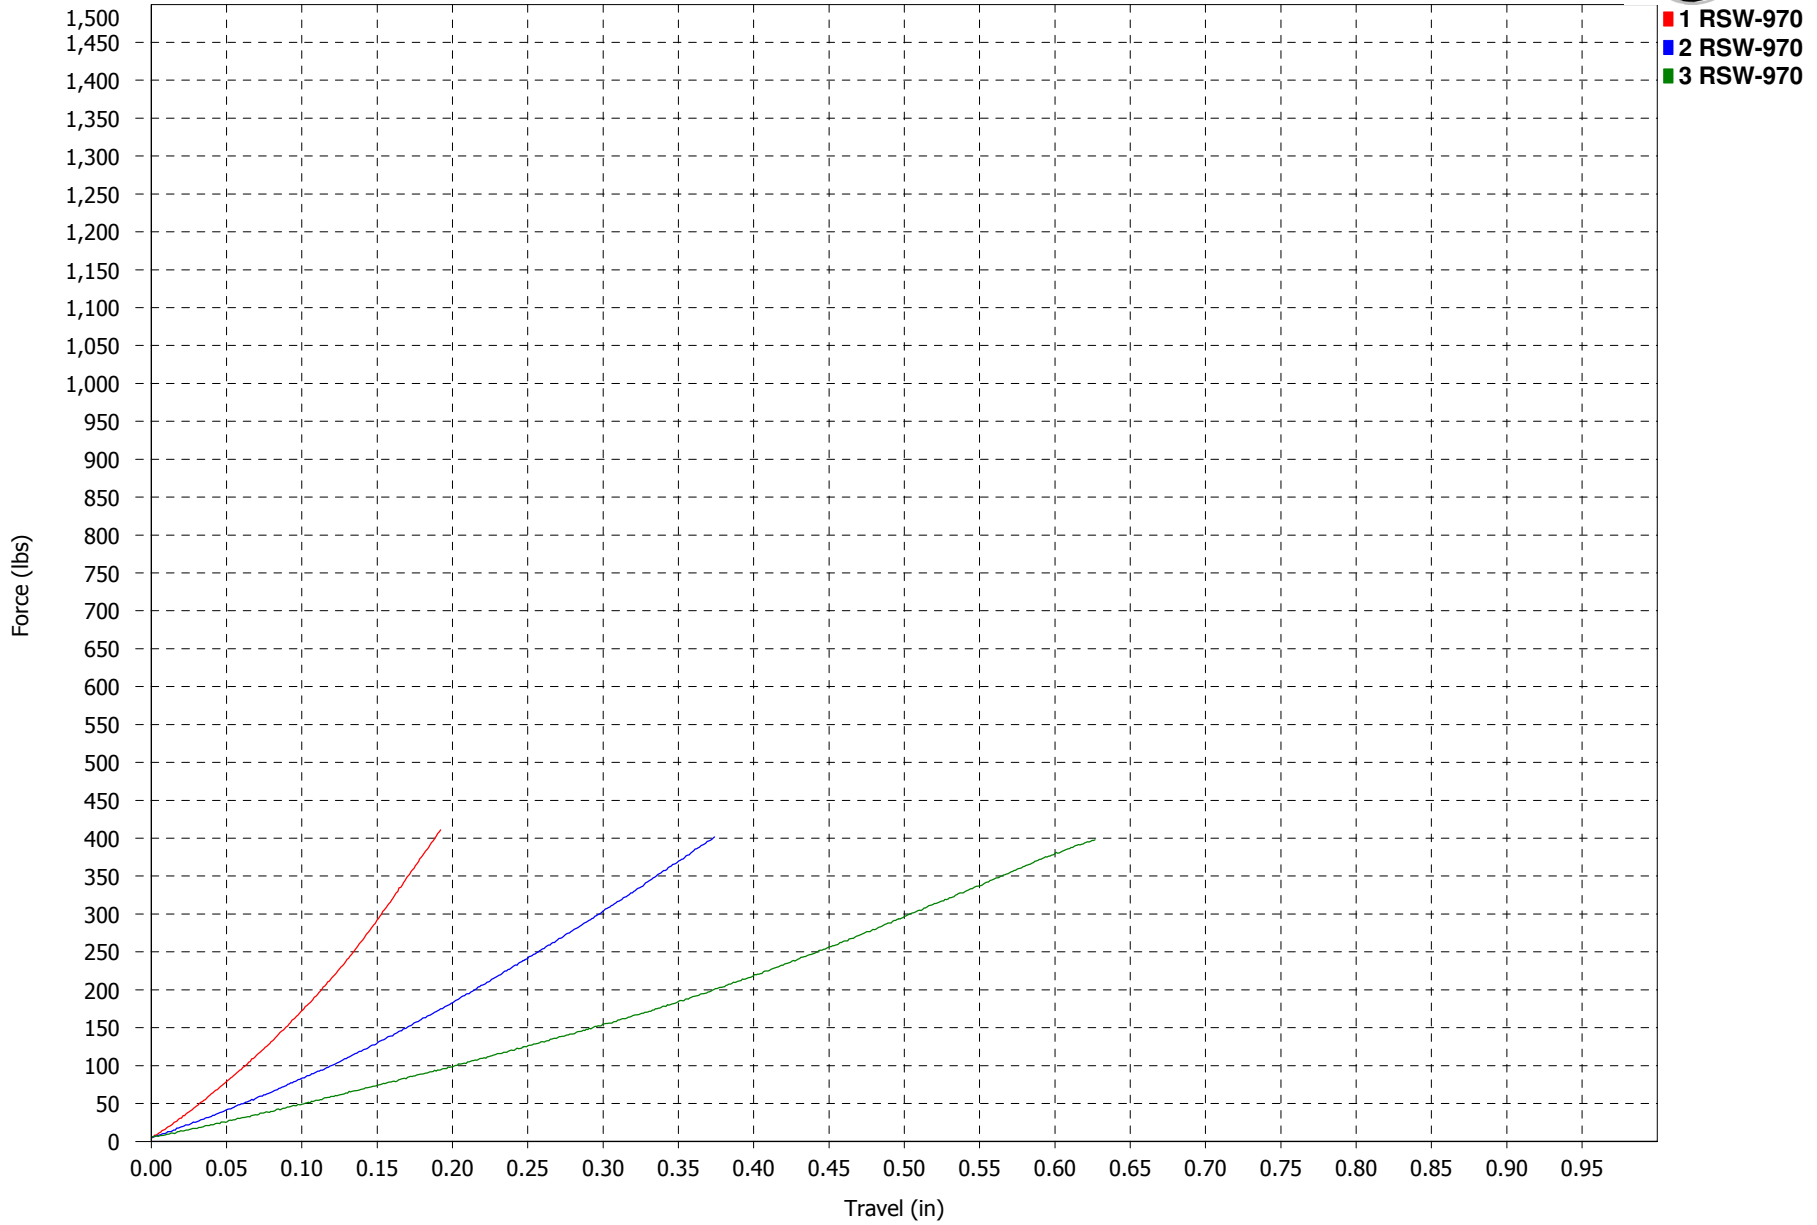

**Force vs. Travel**

**RSW 9 SERIES  
40D NATURAL**

*Force vs. Travel*

**RSW 9 SERIES  
50D BLACK**

**Force vs. Travel**

**RSW 9 SERIES  
60D PURPLE**

**Force vs. Travel**

**RSW 9 SERIES  
70D GREEN**

**Force vs. Travel**

**RSW 9 SERIES  
80D YELLOW**

**Force vs. Travel**

**RSW 9 SERIES  
85D RED**

**Force vs. Travel**

**RSW 9 SERIES  
90D BLUE**

**Force vs. Travel**

**RSW 9 SERIES  
93D ORANGE**

**Force vs. Travel**

**RSW 9 SERIES**  
**95D BLACK**