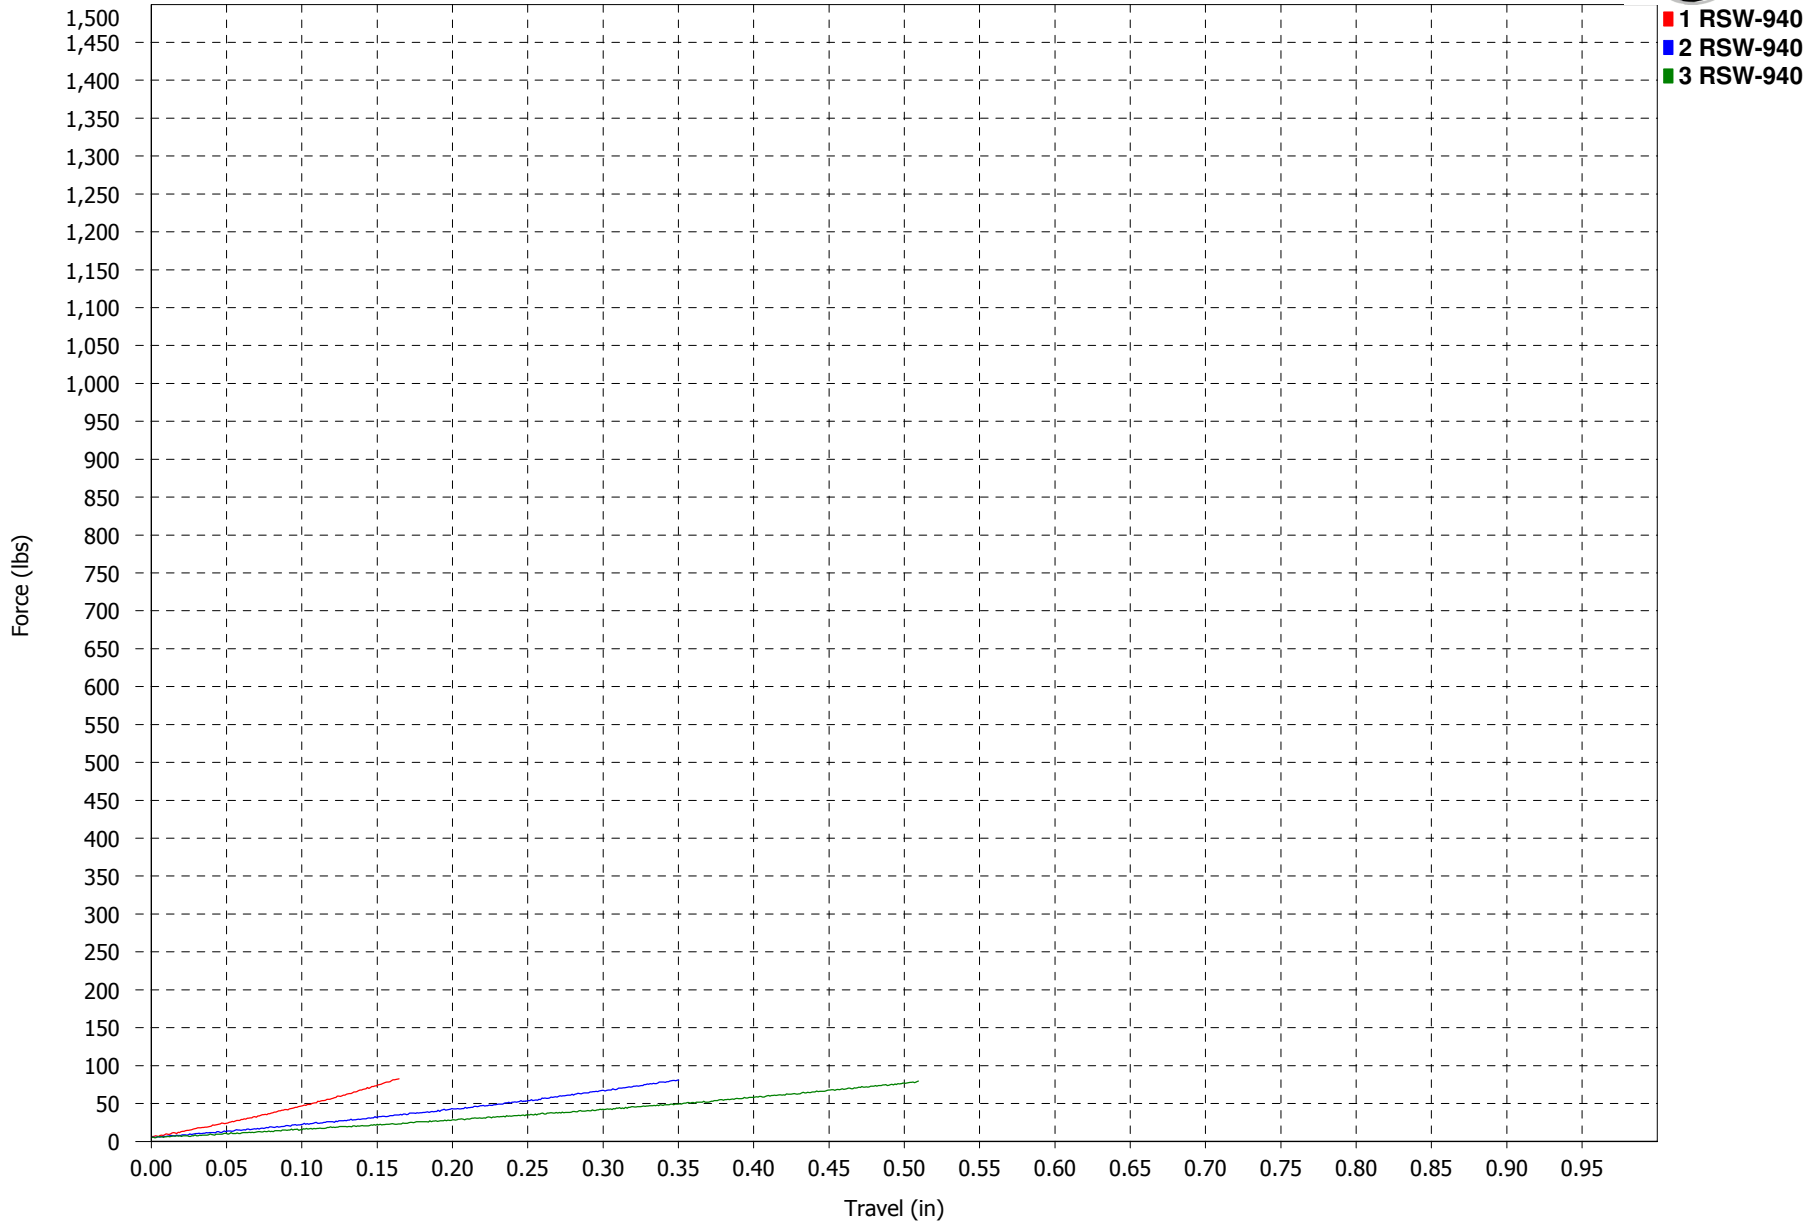

**Force vs. Travel**

**RSW 9 SERIES  
40D NATURAL**

*Force vs. Travel*

**RSW 9 SERIES  
50D BLACK**

**Force vs. Travel**

**RSW 9 SERIES  
60D PURPLE**

**Force vs. Travel**

**RSW 9 SERIES  
70D GREEN**

**Force vs. Travel**

**RSW 9 SERIES  
80D YELLOW**

**Force vs. Travel**

**RSW 9 SERIES  
85D RED**

**Force vs. Travel**

**RSW 9 SERIES  
90D BLUE**

**Force vs. Travel**

**RSW 9 SERIES  
93D ORANGE**

**Force vs. Travel**

**RSW 9 SERIES**  
**95D BLACK**